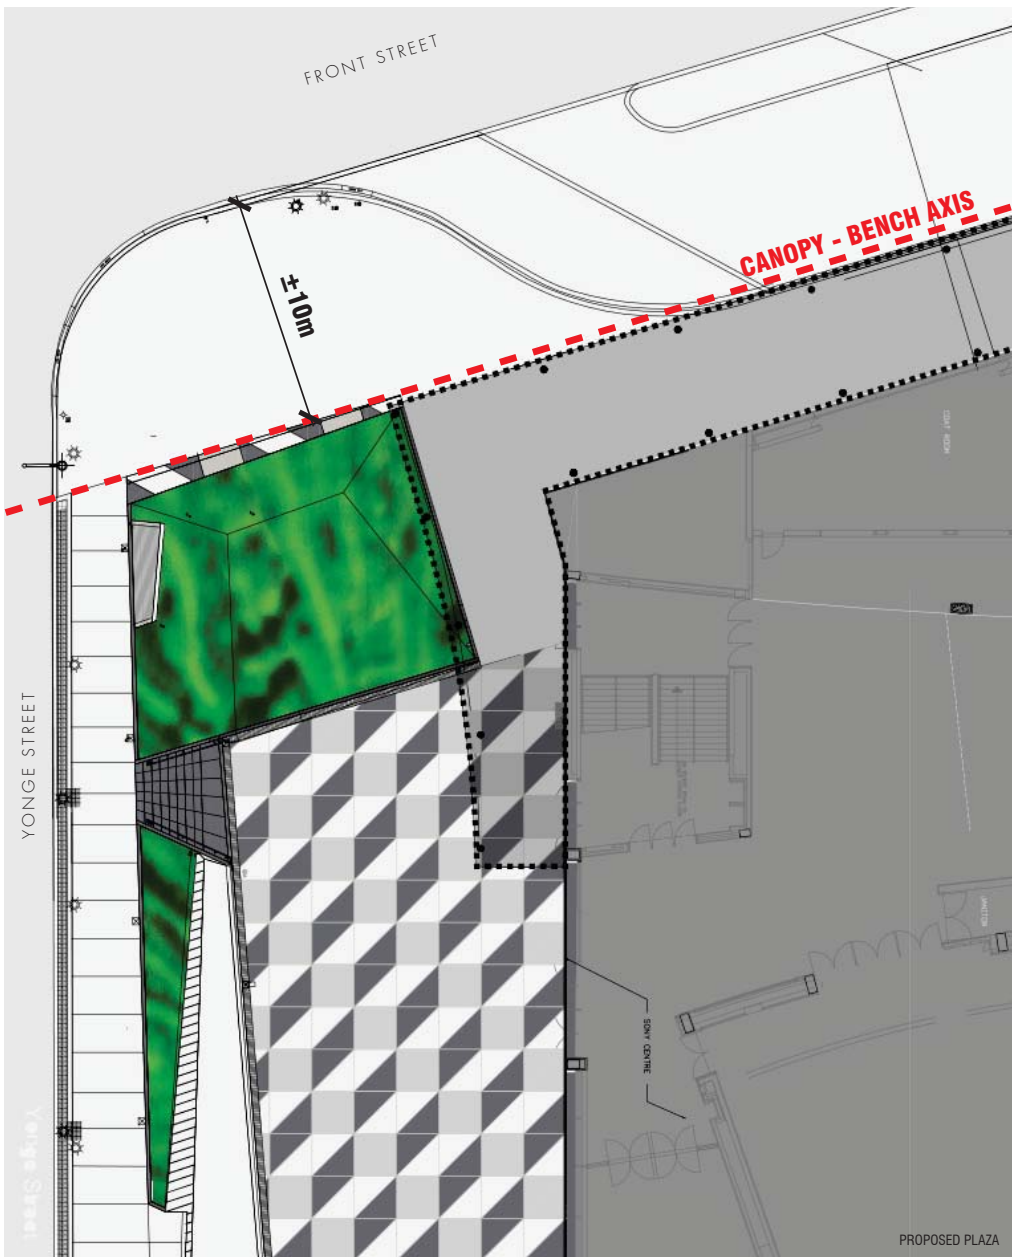

# **SONY CENTRE FOR THE PERFORMING ARTS WEST SIDE PLAZA**

**PUBLIC REALM SUMMARY 2007-2014**

CONTEXT PLAN

'BIRD IN SPACE', BY CONSTANTIN BRANCUSI, 1923

'BIRD IN SPACE', BY CONSTANTIN BRANCUSI, 1923

AERIAL VIEW OF EXISTING CONDITIONS

BLACK SQUARE+RED\_Kasimir Malevich, 1915

- Typical 1.5mx1.5m
- Typical 1.5mx1.5m

55 203-2

PLANT SCHEDULE				
COMMON NAME	BOTANICAL NAME	DISTANCE	CALIBER	QUANTITY
Rattlesnake master	<i>Eryngium yuccifolium</i>	as drawn	9cm POT	85
Prairie dropseed	<i>Sporobolus heterolepis</i>	± 300mm c/c	9cm POT	1775

03 PLANTING PLAN  
 L103 PLAN - SCALE 1:30

2007

2014