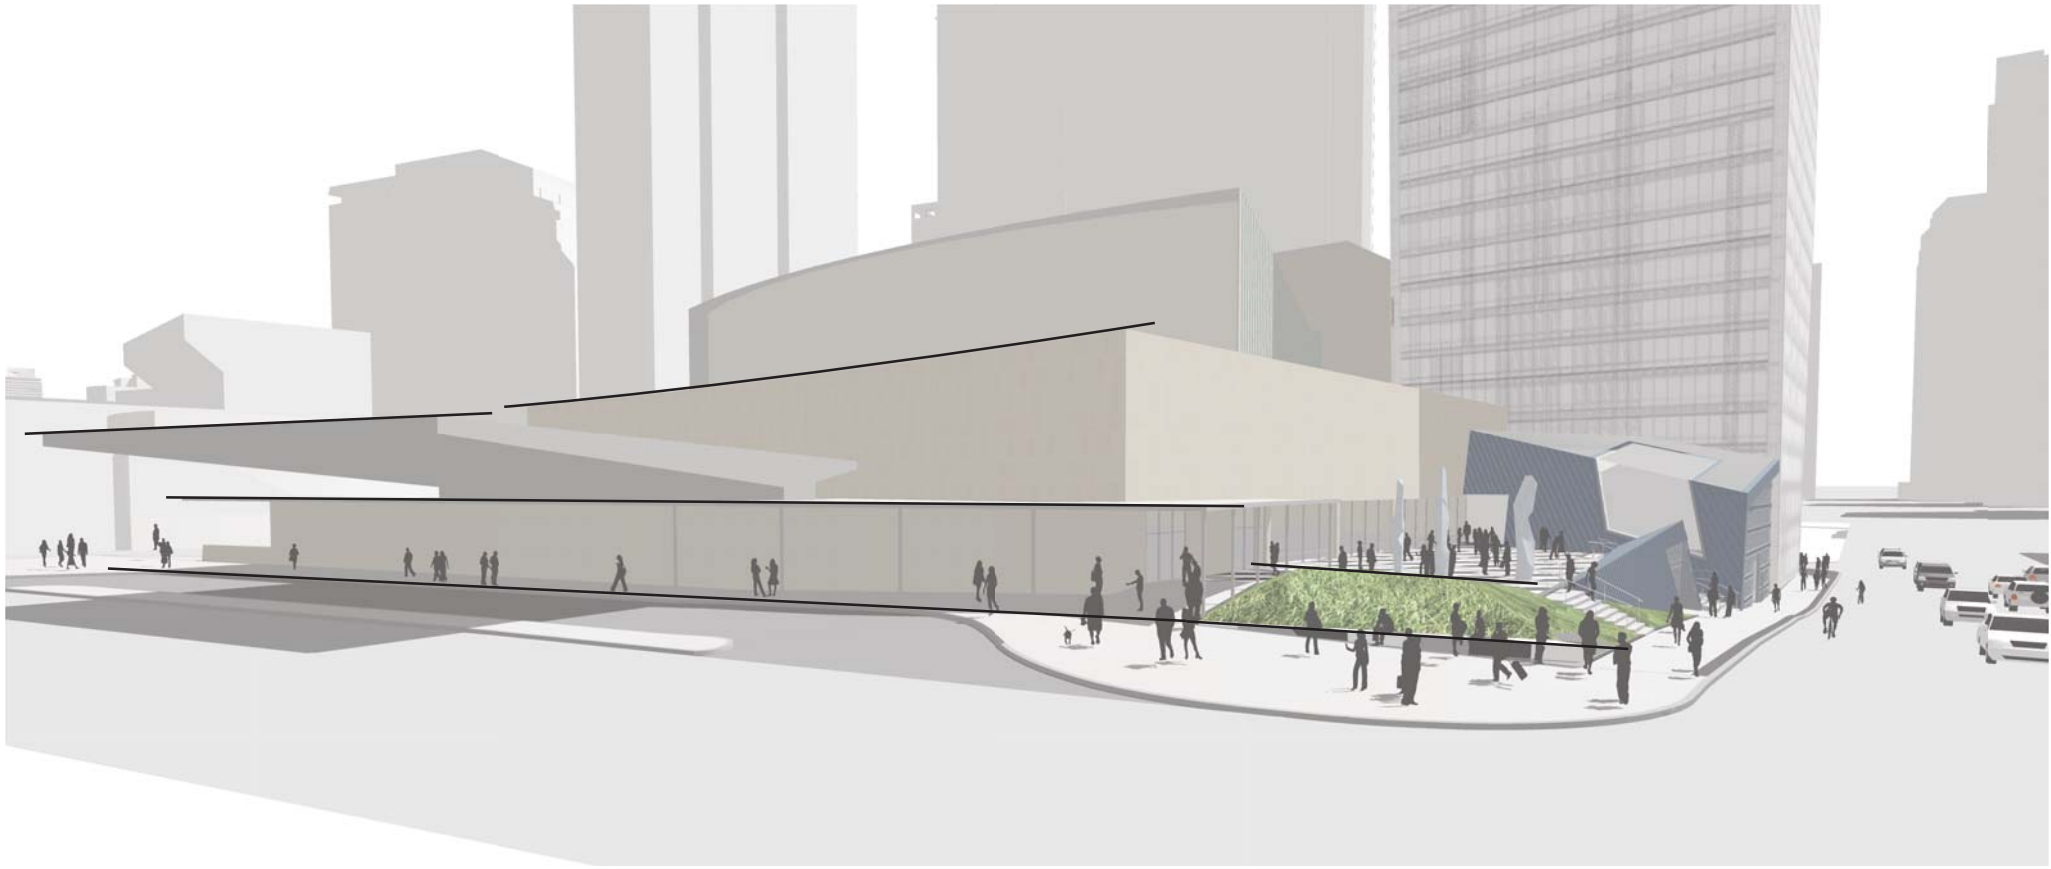

# **SONY CENTRE FOR THE PERFORMING ARTS WEST SIDE PLAZA**

**PUBLIC REALM SUMMARY 2007-2014**

CONTEXT PLAN

'BIRD IN SPACE', BY CONSTANTIN BRANCUSI, 1923

'BIRD IN SPACE', BY CONSTANTIN BRANCUSI, 1923

AERIAL VIEW OF EXISTING CONDITIONS

BLACK SQUARE+RED\_Kasimir Malevich, 1915

- Typical 1.5mx1.5m
- Typical 1.5mx1.5m

55 203-2

PLANT SCHEDULE				
COMMON NAME	BOTANICAL NAME	DISTANCE	CALIBER	QUANTITY
Rattlesnake master	<i>Eryngium yuccifolium</i>	as drawn	9cm POT	85
Prairie dropseed	<i>Sporobolus heterolepis</i>	± 300mm c/c	9cm POT	1775

03 PLANTING PLAN  
 L103 PLAN - SCALE 1:30

2007

2014