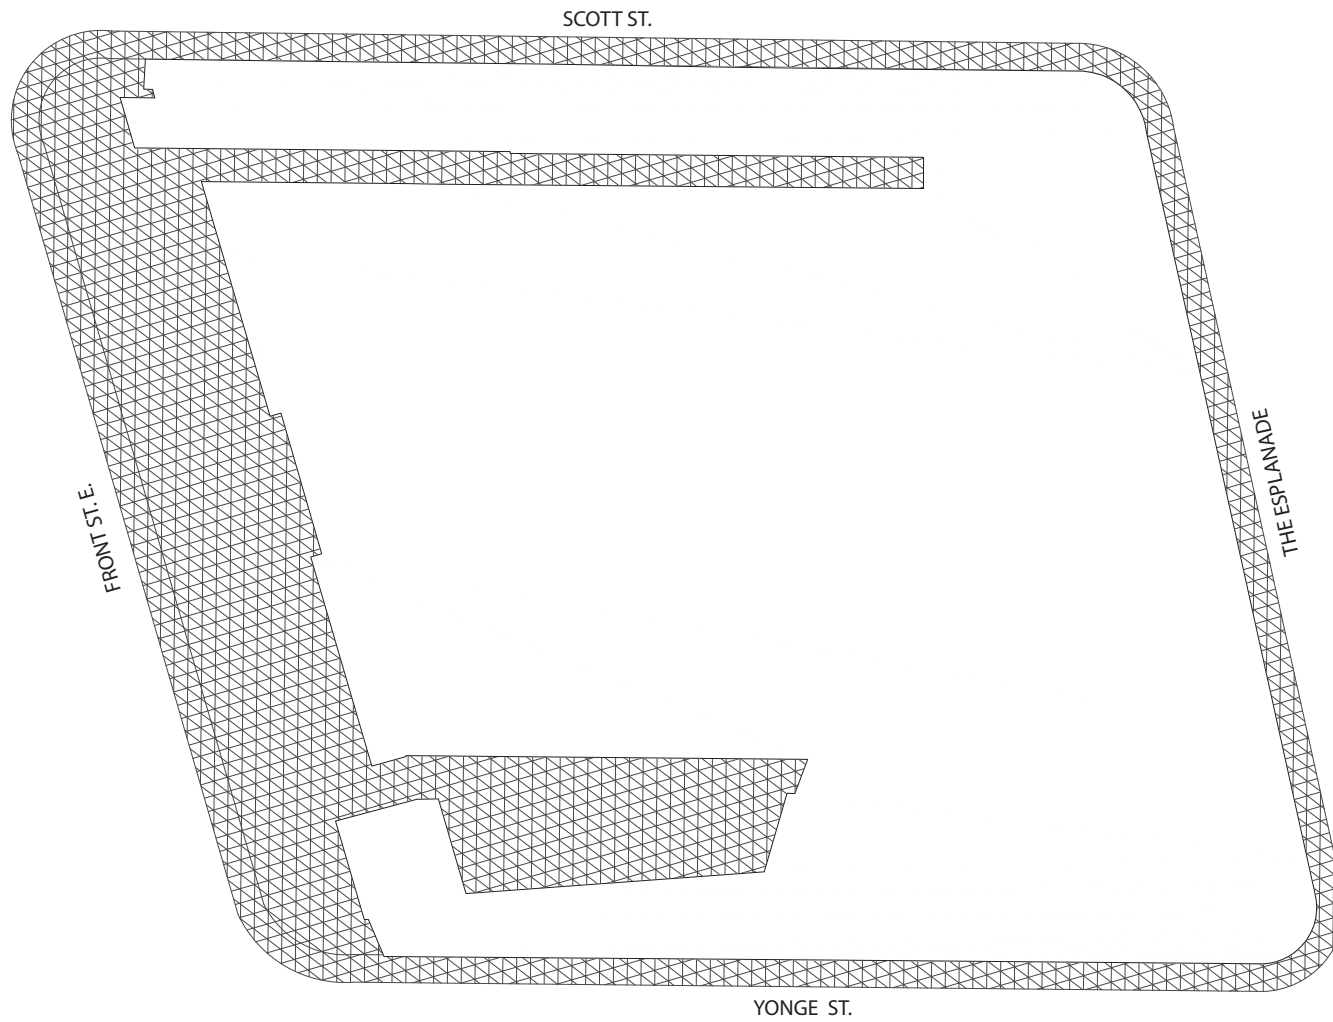

# **SONY CENTRE FOR THE PERFORMING ARTS WEST SIDE PLAZA**

**PUBLIC REALM SUMMARY 2007-2014**

CONTEXT PLAN

'BIRD IN SPACE', BY CONSTANTIN BRANCUSI, 1923

'BIRD IN SPACE', BY CONSTANTIN BRANCUSI, 1923

AERIAL VIEW OF EXISTING CONDITIONS

BLACK SQUARE+RED\_Kasimir Malevich, 1915

- Typical 1.5mx1.5m
- Typical 1.5mx1.5m

55 203-2

PLANT SCHEDULE				
COMMON NAME	BOTANICAL NAME	DISTANCE	CALIBER	QUANTITY
Rattlesnake master	<i>Eryngium yuccifolium</i>	as drawn	9cm POT	85
Prairie dropseed	<i>Sporobolus heterolepis</i>	± 300mm c/c	9cm POT	1775

03 PLANTING PLAN  
 L103 PLAN - SCALE 1:30

2007

2014