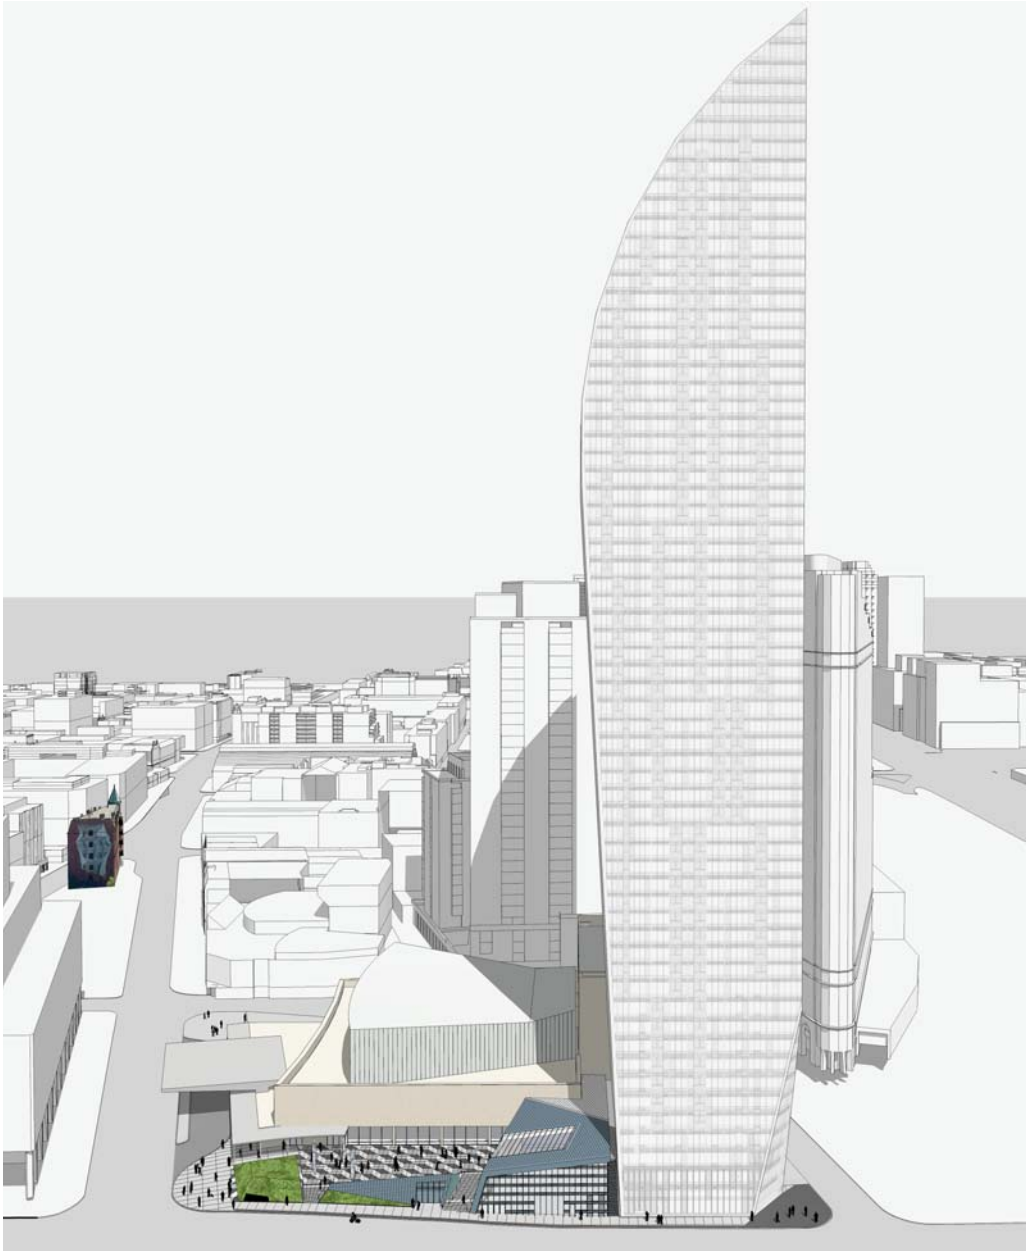

# **SONY CENTRE FOR THE PERFORMING ARTS WEST SIDE PLAZA**

**PUBLIC REALM SUMMARY 2007-2014**

CONTEXT PLAN

'BIRD IN SPACE', BY CONSTANTIN BRANCUSI, 1923

'BIRD IN SPACE', BY CONSTANTIN BRANCUSI, 1923

AERIAL VIEW OF EXISTING CONDITIONS

BLACK SQUARE+RED\_Kasimir Malevich, 1915

- Typical 1.5mx1.5m
- Typical 1.5mx1.5m

55 203-2

PLANT SCHEDULE				
COMMON NAME	BOTANICAL NAME	DISTANCE	CALIBER	QUANTITY
Rattlesnake master	<i>Eryngium yuccifolium</i>	as drawn	9cm POT	85
Prairie dropseed	<i>Sporobolus heterolepis</i>	± 300mm c/c	9cm POT	1775