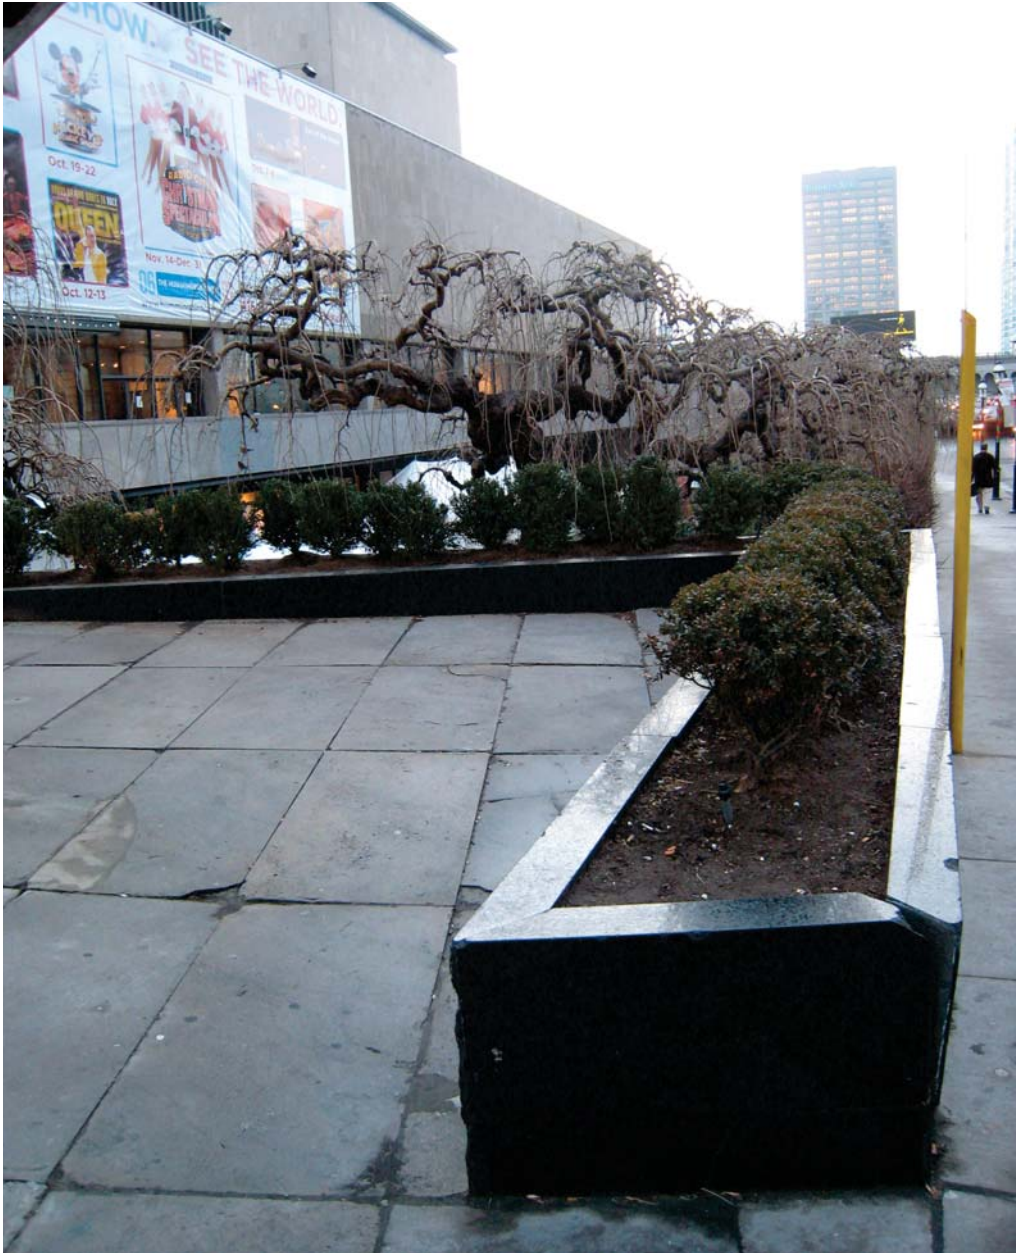

# **SONY CENTRE FOR THE PERFORMING ARTS WEST SIDE PLAZA**

**PUBLIC REALM SUMMARY 2007-2014**

CONTEXT PLAN

'BIRD IN SPACE', BY CONSTANTIN BRANCUSI, 1923

'BIRD IN SPACE', BY CONSTANTIN BRANCUSI, 1923

AERIAL VIEW OF EXISTING CONDITIONS

BLACK SQUARE+RED\_Kasimir Malevich, 1915

- Typical 1.5mx1.5m
- Typical 1.5mx1.5m

55 203-2

PLANT SCHEDULE				
COMMON NAME	BOTANICAL NAME	DISTANCE	CALIBER	QUANTITY
Rattlesnake master	<i>Eryngium yuccifolium</i>	as drawn	9cm POT	85
Prairie dropseed	<i>Sporobolus heterolepis</i>	± 300mm c/c	9cm POT	1775