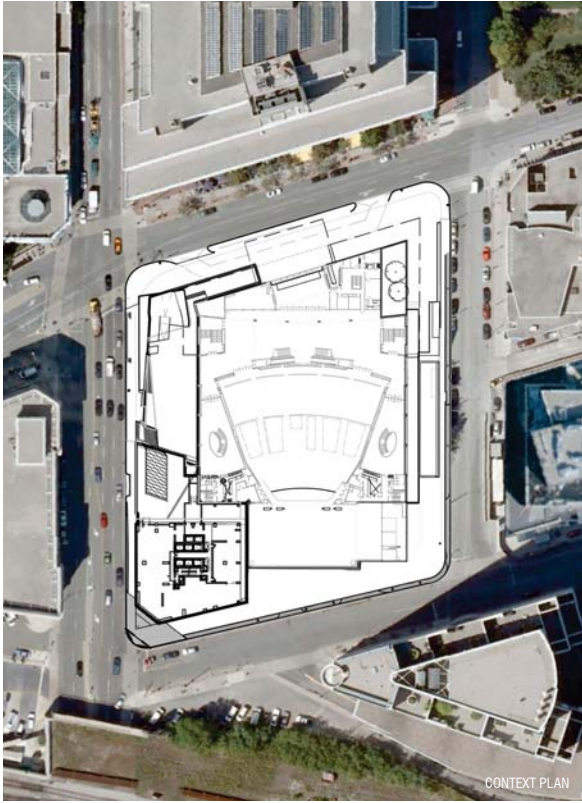

# **SONY CENTRE FOR THE PERFORMING ARTS WEST SIDE PLAZA**

**PUBLIC REALM SUMMARY 2007-2014**

CONTEXT PLAN

'BIRD IN SPACE', BY CONSTANTIN BRANCUSI, 1923

'BIRD IN SPACE', BY CONSTANTIN BRANCUSI, 1923

AERIAL VIEW OF EXISTING CONDITIONS

BLACK SQUARE+RED\_Kasimir Malevich, 1915

- Typical 1.5mx1.5m
- Typical 1.5mx1.5m

55 203-2

PLANT SCHEDULE				
COMMON NAME	BOTANICAL NAME	DISTANCE	CALIBER	QUANTITY
Rattlesnake master	<i>Eryngium yuccifolium</i>	as drawn	9cm POT	85
Prairie dropseed	<i>Sporobolus heterolepis</i>	± 300mm c/c	9cm POT	1775