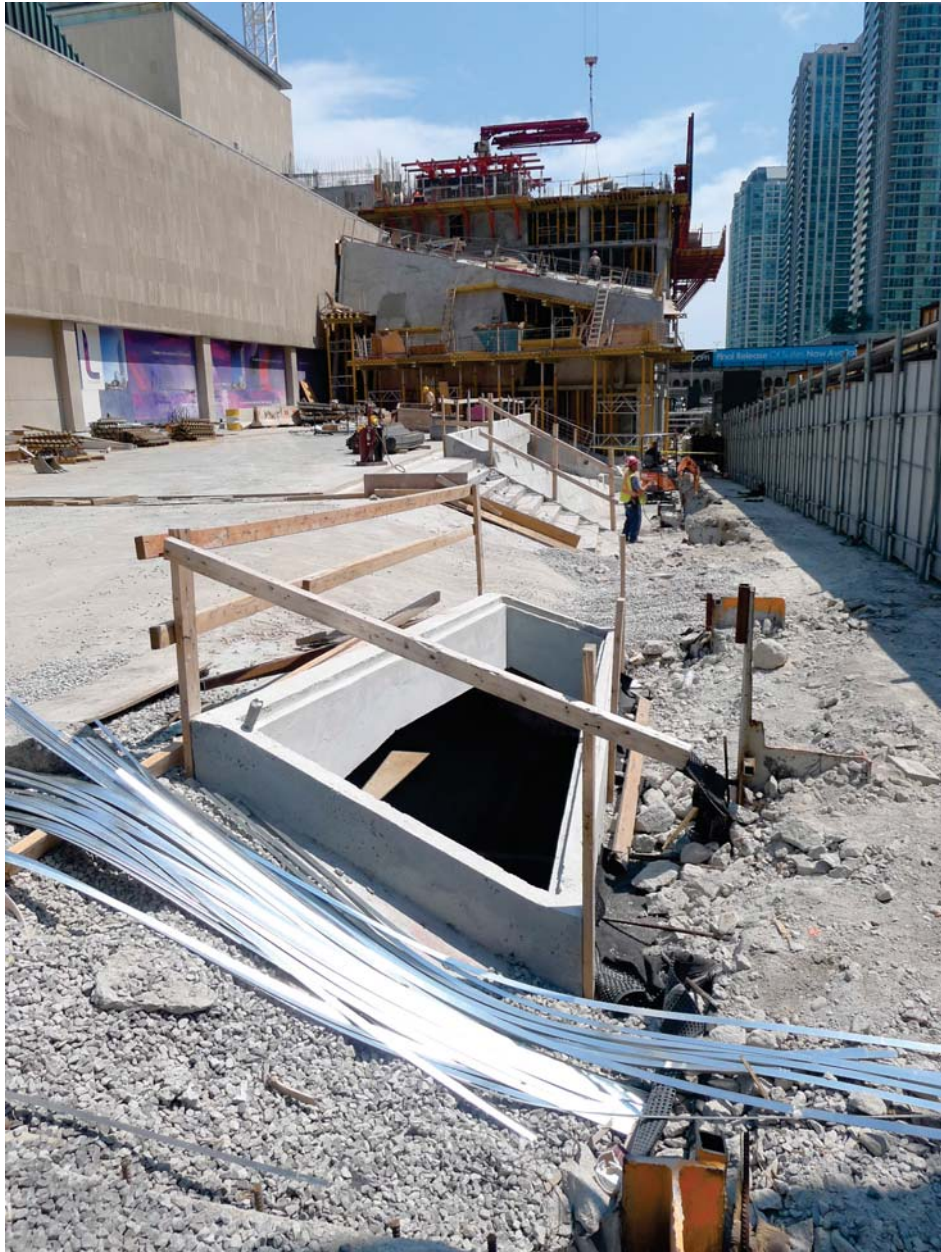

BLACK SQUARE+RED\_Kasimir Malevich, 1915

- Typical 1.5mx1.5m
- Typical 1.5mx1.5m

55 203-2

PLANT SCHEDULE				
COMMON NAME	BOTANICAL NAME	DISTANCE	CALIBER	QUANTITY
Rattlesnake master	<i>Eryngium yuccifolium</i>	as drawn	9cm POT	85
Prairie dropseed	<i>Sporobolus heterolepis</i>	± 300mm c/c	9cm POT	1775