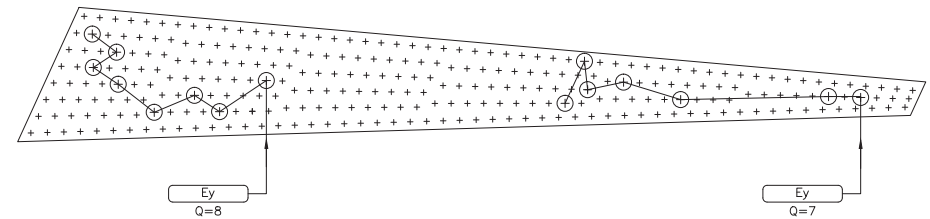

BLACK SQUARE+RED\_Kasimir Malevich, 1915

- Typical 1.5mx1.5m
- Typical 1.5mx1.5m

55 203-2

PLANT SCHEDULE				
COMMON NAME	BOTANICAL NAME	DISTANCE	CALIBER	QUANTITY
Rattlesnake master	<i>Eryngium yuccifolium</i>	as drawn	9cm POT	85
Prairie dropseed	<i>Sporobolus heterolepis</i>	± 300mm c/c	9cm POT	1775