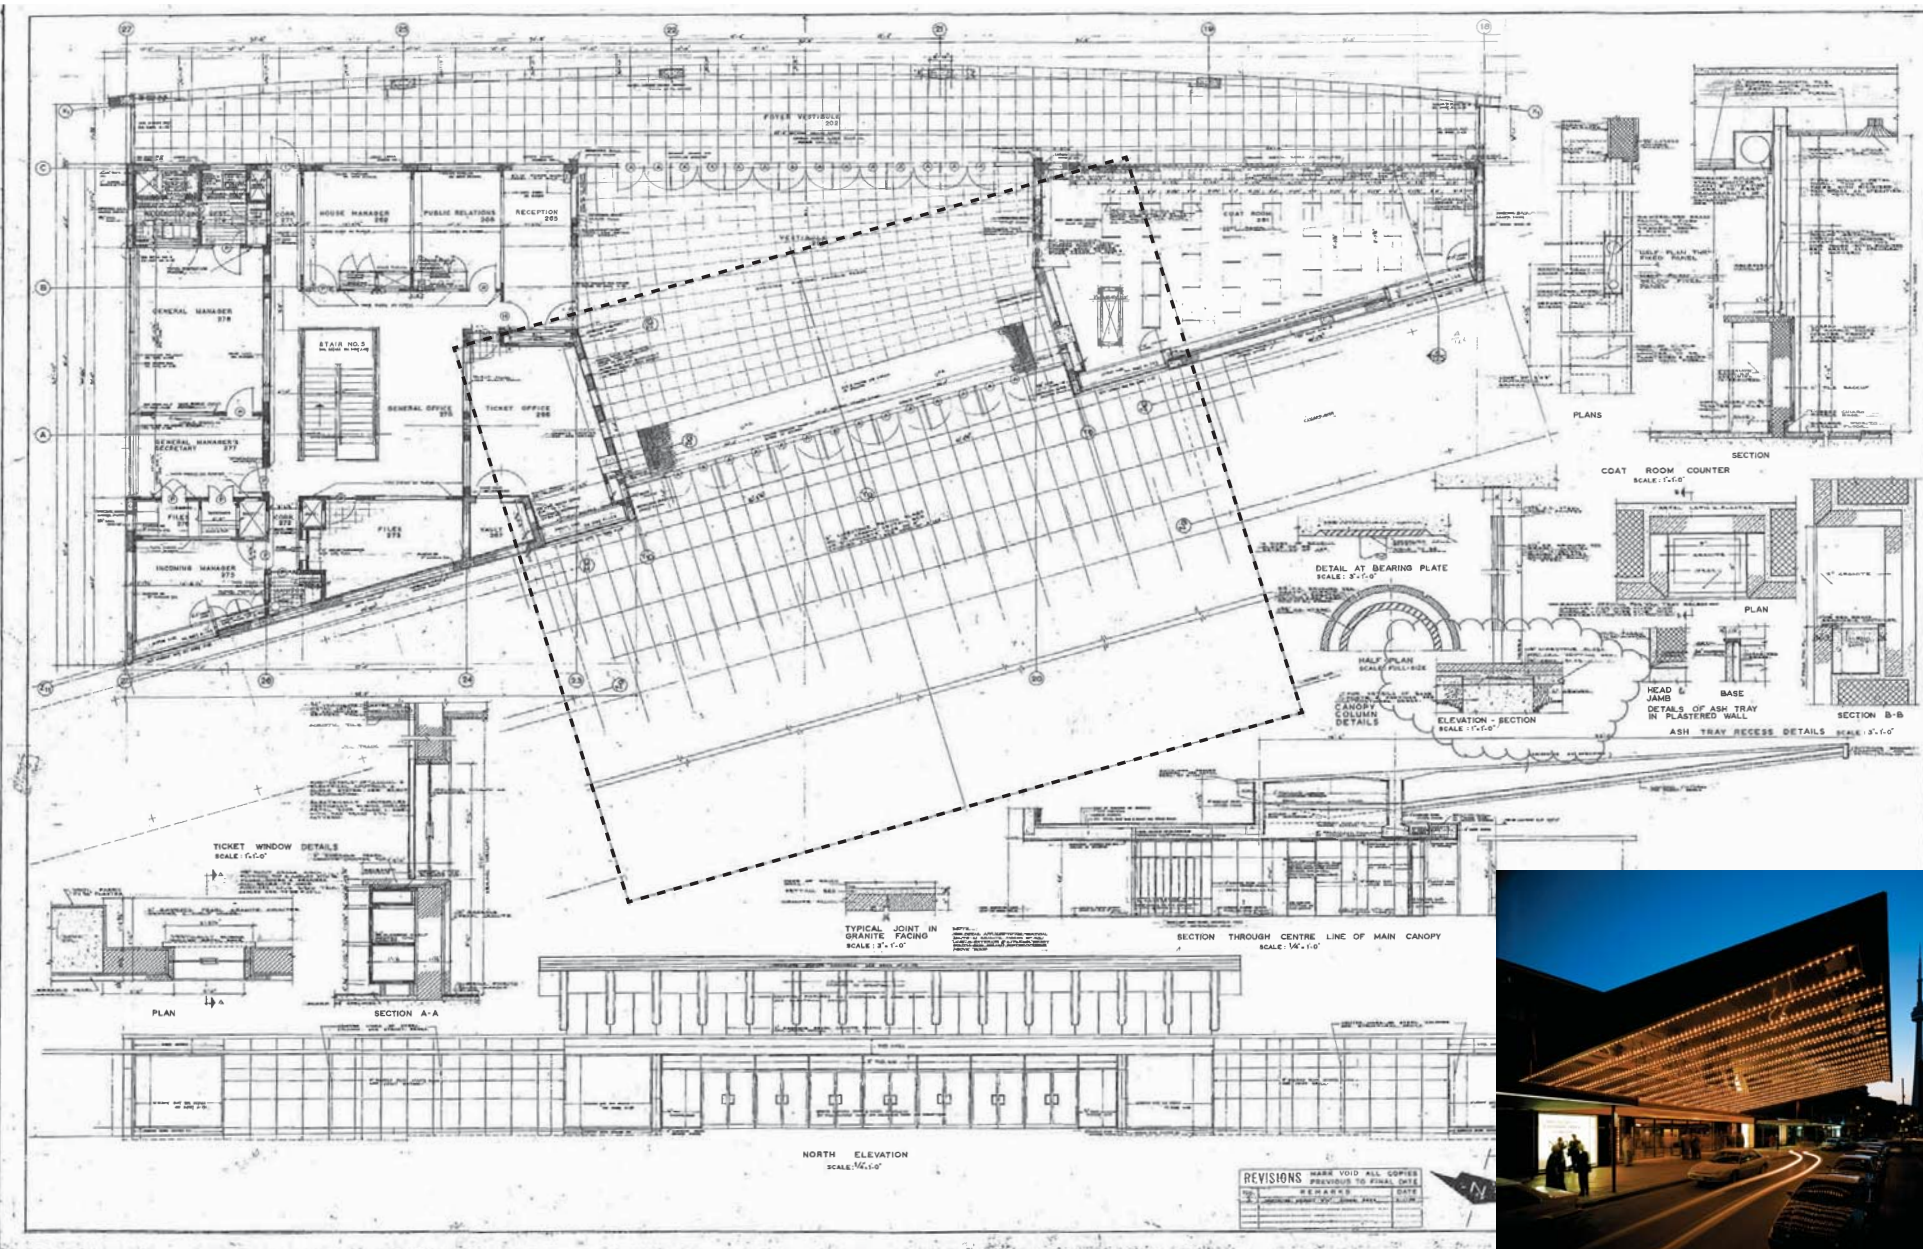

# **SONY CENTRE FOR THE PERFORMING ARTS WEST SIDE PLAZA**

**PUBLIC REALM SUMMARY 2007-2014**

CONTEXT PLAN

'BIRD IN SPACE', BY CONSTANTIN BRANCUSI, 1923

'BIRD IN SPACE', BY CONSTANTIN BRANCUSI, 1923

AERIAL VIEW OF EXISTING CONDITIONS

BLACK SQUARE+RED\_Kasimir Malevich, 1915

- Typical 1.5mx1.5m
- Typical 1.5mx1.5m

55 203-2

PLANT SCHEDULE				
COMMON NAME	BOTANICAL NAME	DISTANCE	CALIBER	QUANTITY
Rattlesnake master	<i>Eryngium yuccifolium</i>	as drawn	9cm POT	85
Prairie dropseed	<i>Sporobolus heterolepis</i>	± 300mm c/c	9cm POT	1775

03 PLANTING PLAN  
 L103 PLAN - SCALE 1:30

2007

2014