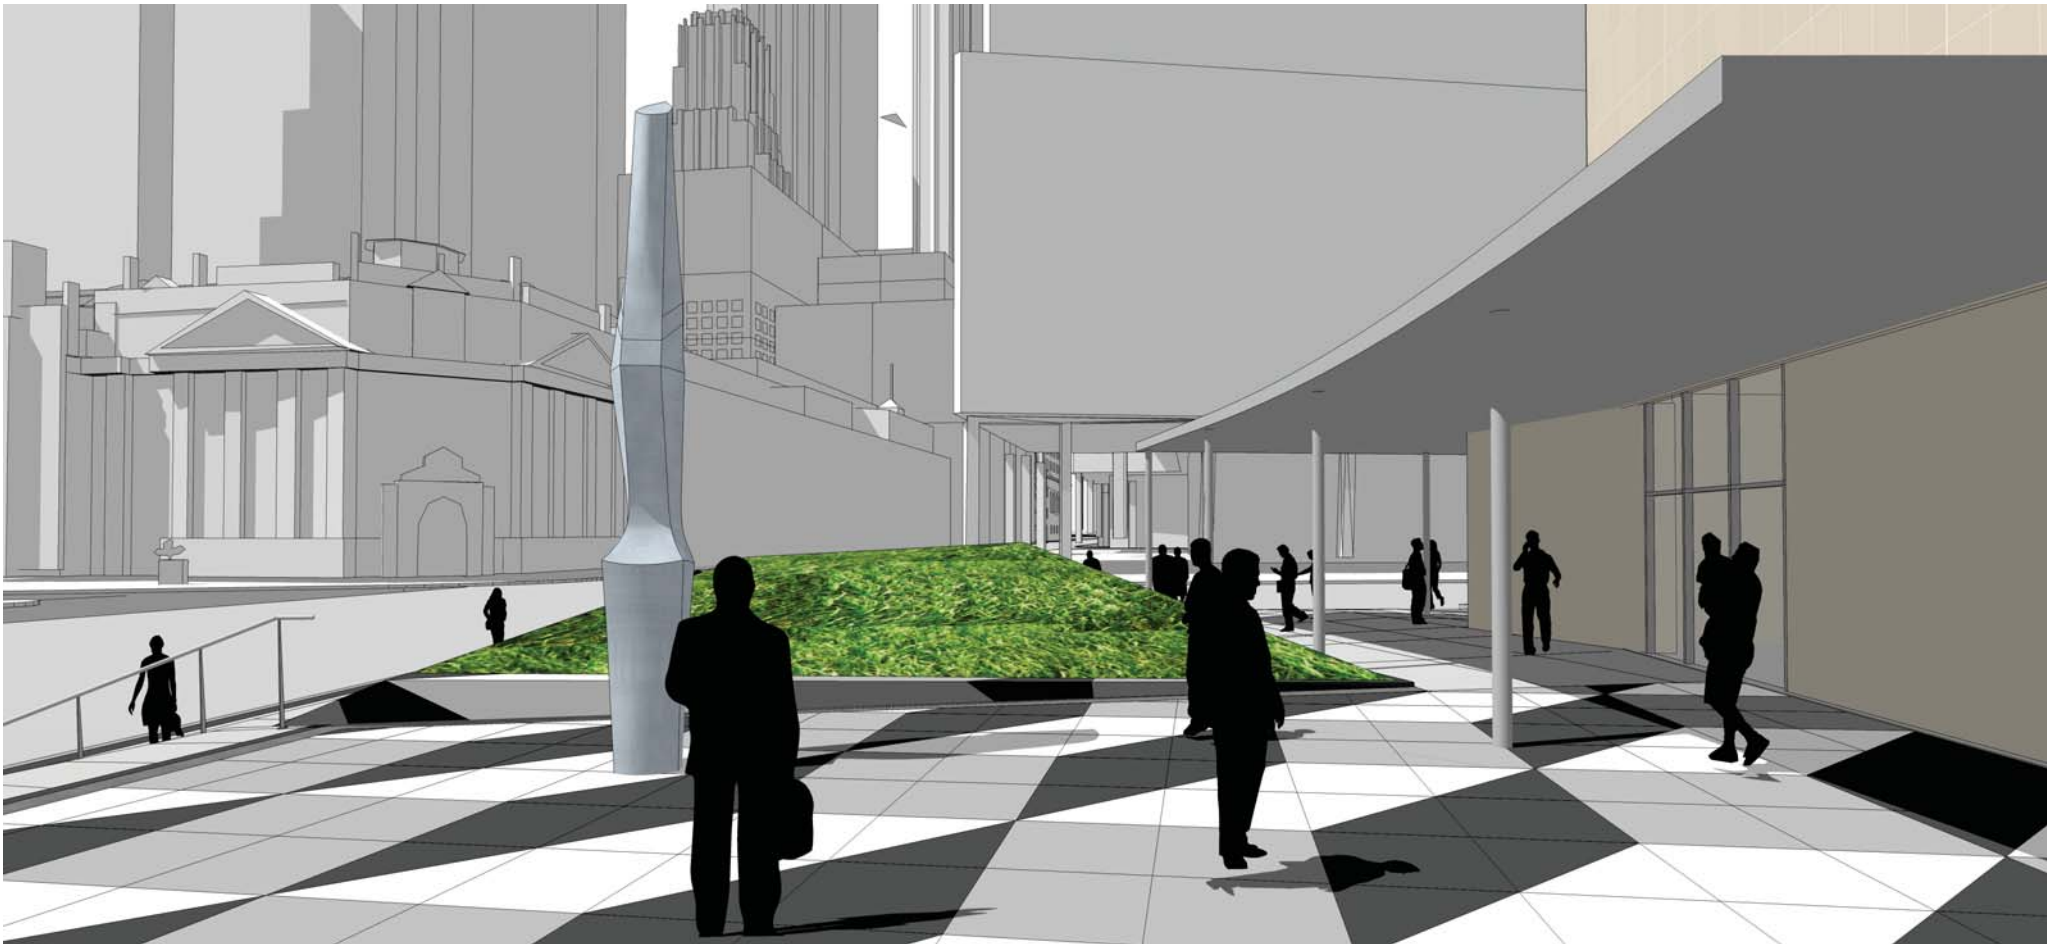

# **SONY CENTRE FOR THE PERFORMING ARTS WEST SIDE PLAZA**

**PUBLIC REALM SUMMARY 2007-2014**

CONTEXT PLAN

'BIRD IN SPACE', BY CONSTANTIN BRANCUSI, 1923

'BIRD IN SPACE', BY CONSTANTIN BRANCUSI, 1923

AERIAL VIEW OF EXISTING CONDITIONS

BLACK SQUARE+RED\_Kasimir Malevich, 1915

- Typical 1.5mx1.5m
- Typical 1.5mx1.5m

55 203-2

PLANT SCHEDULE				
COMMON NAME	BOTANICAL NAME	DISTANCE	CALIBER	QUANTITY
Rattlesnake master	<i>Eryngium yuccifolium</i>	as drawn	9cm POT	85
Prairie dropseed	<i>Sporobolus heterolepis</i>	± 300mm c/c	9cm POT	1775