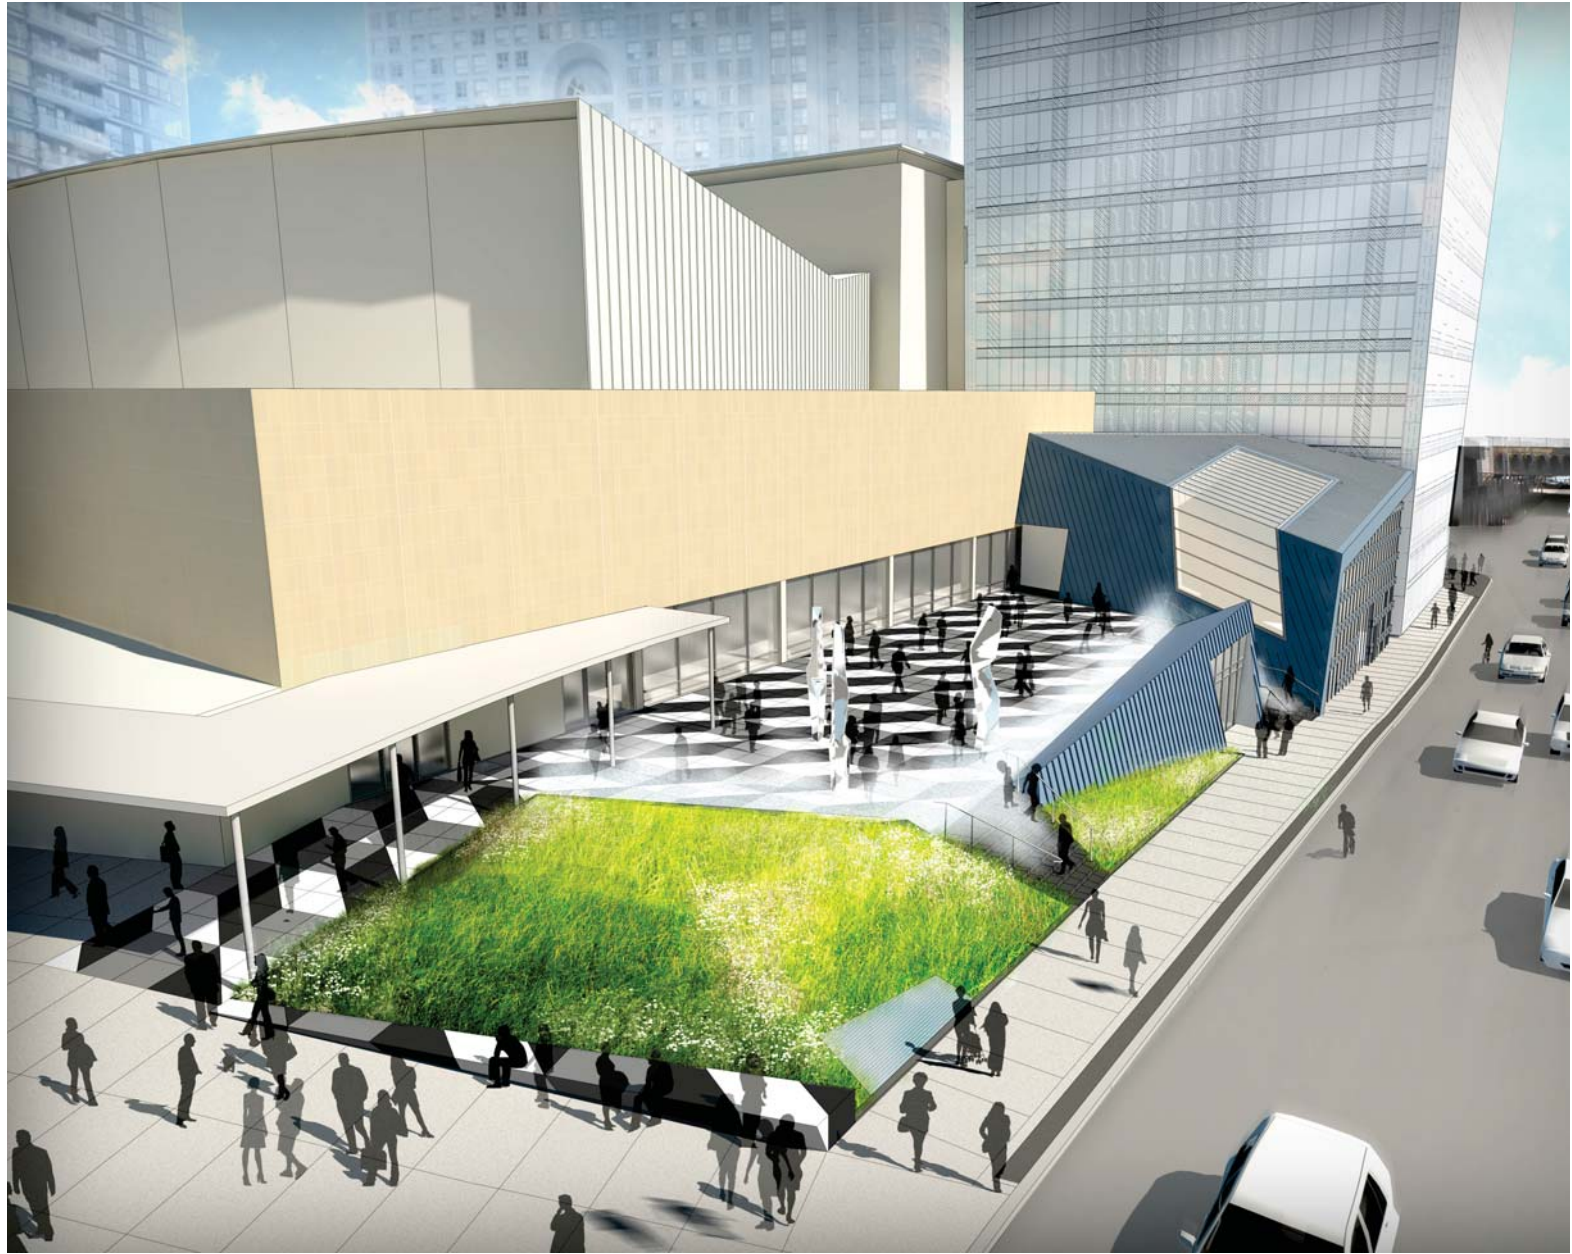

# **SONY CENTRE FOR THE PERFORMING ARTS WEST SIDE PLAZA**

**PUBLIC REALM SUMMARY 2007-2014**

CONTEXT PLAN

'BIRD IN SPACE', BY CONSTANTIN BRANCUSI, 1923

'BIRD IN SPACE', BY CONSTANTIN BRANCUSI, 1923

AERIAL VIEW OF EXISTING CONDITIONS

BLACK SQUARE+RED\_Kasimir Malevich, 1915

- Typical 1.5mx1.5m
- Typical 1.5mx1.5m

55 203-2

PLANT SCHEDULE				
COMMON NAME	BOTANICAL NAME	DISTANCE	CALIBER	QUANTITY
Rattlesnake master	<i>Eryngium yuccifolium</i>	as drawn	9cm POT	85
Prairie dropseed	<i>Sporobolus heterolepis</i>	± 300mm c/c	9cm POT	1775