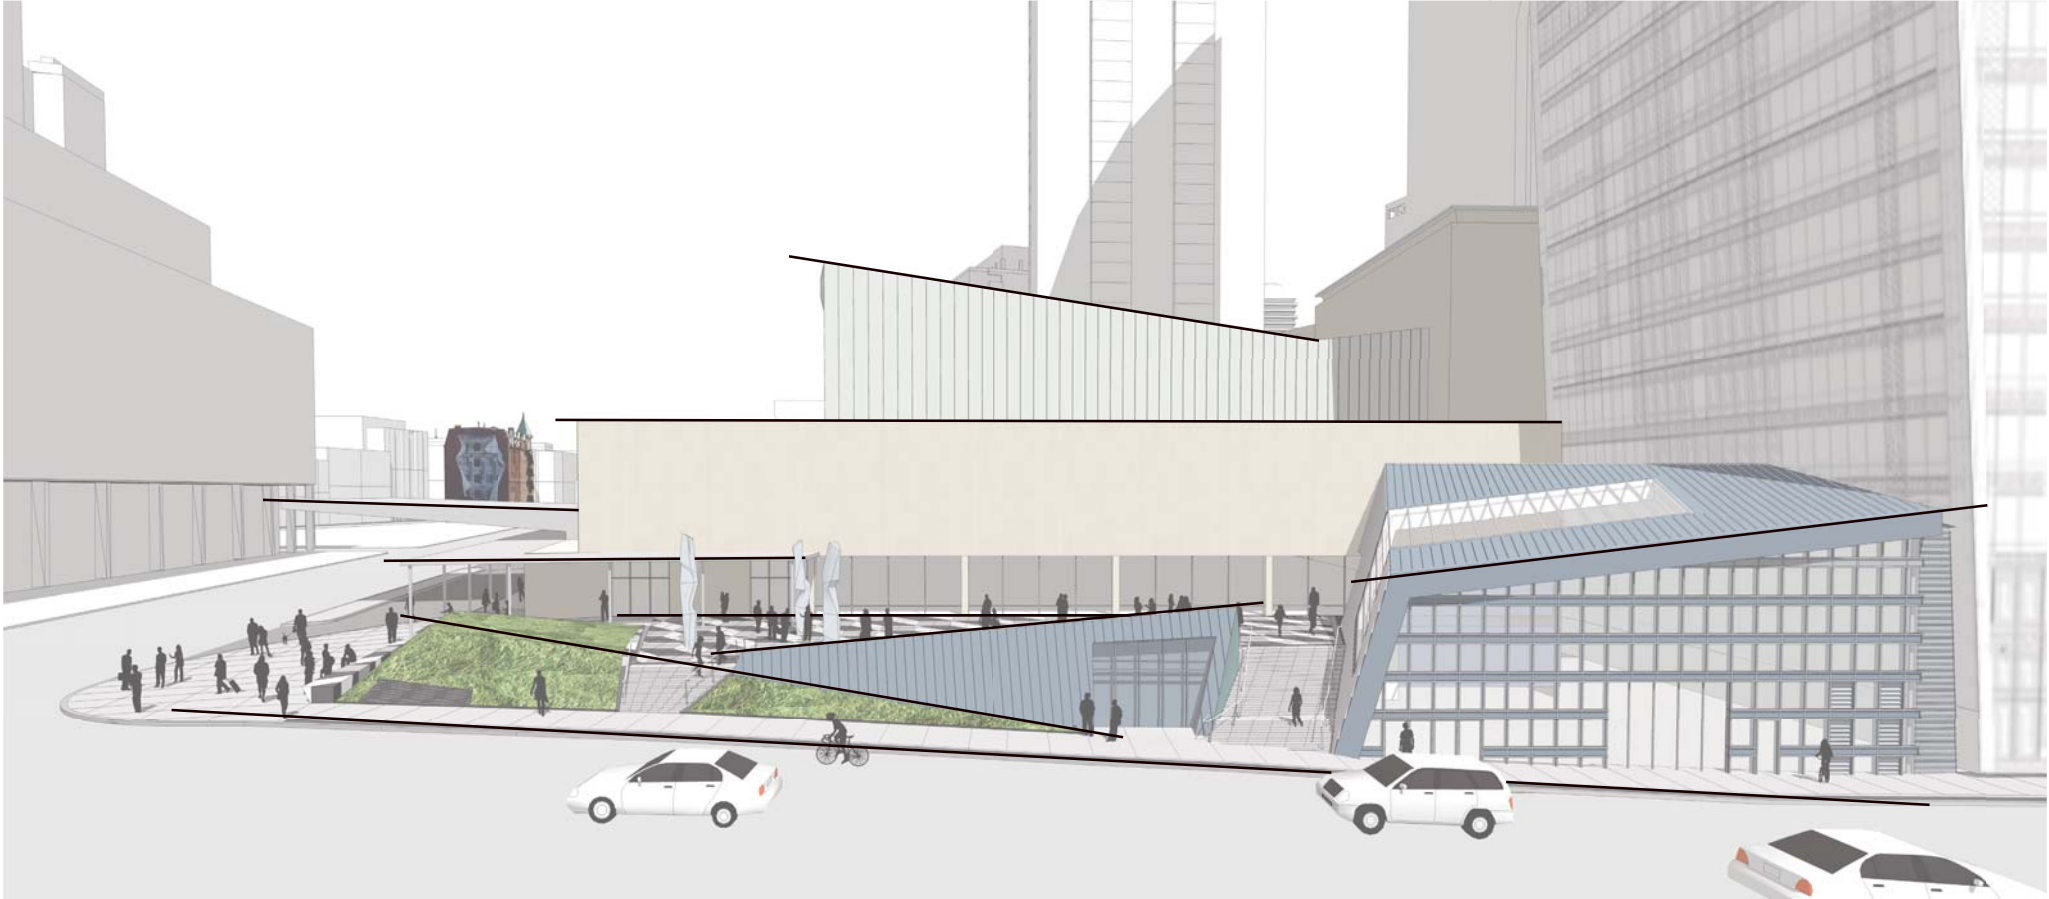

# **SONY CENTRE FOR THE PERFORMING ARTS WEST SIDE PLAZA**

**PUBLIC REALM SUMMARY 2007-2014**

CONTEXT PLAN

'BIRD IN SPACE', BY CONSTANTIN BRANCUSI, 1923

'BIRD IN SPACE', BY CONSTANTIN BRANCUSI, 1923

AERIAL VIEW OF EXISTING CONDITIONS

BLACK SQUARE+RED\_Kasimir Malevich, 1915

- Typical 1.5mx1.5m
- Typical 1.5mx1.5m

55 203-2

PLANT SCHEDULE				
COMMON NAME	BOTANICAL NAME	DISTANCE	CALIBER	QUANTITY
Rattlesnake master	<i>Eryngium yuccifolium</i>	as drawn	9cm POT	85
Prairie dropseed	<i>Sporobolus heterolepis</i>	± 300mm c/c	9cm POT	1775