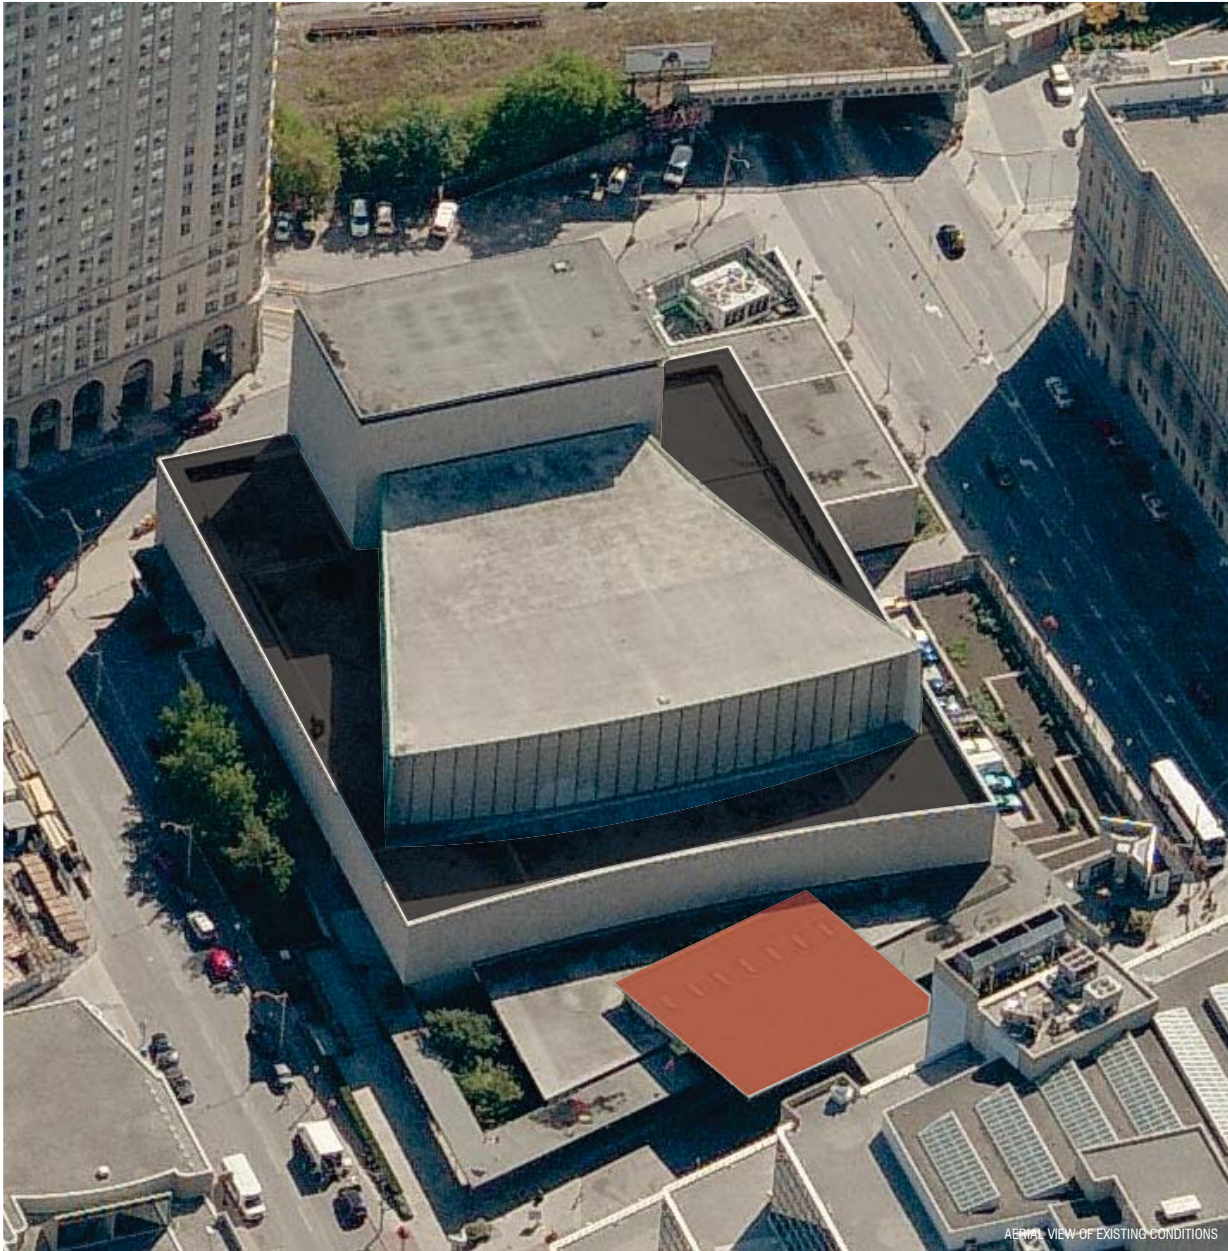

# **SONY CENTRE FOR THE PERFORMING ARTS WEST SIDE PLAZA**

**PUBLIC REALM SUMMARY 2007-2014**

CONTEXT PLAN

'BIRD IN SPACE', BY CONSTANTIN BRANCUSI, 1923

'BIRD IN SPACE', BY CONSTANTIN BRANCUSI, 1923

AERIAL VIEW OF EXISTING CONDITIONS

BLACK SQUARE+RED\_Kasimir Malevich, 1915

- Typical 1.5mx1.5m
- Typical 1.5mx1.5m

55 203-2

PLANT SCHEDULE				
COMMON NAME	BOTANICAL NAME	DISTANCE	CALIBER	QUANTITY
Rattlesnake master	<i>Eryngium yuccifolium</i>	as drawn	9cm POT	85
Prairie dropseed	<i>Sporobolus heterolepis</i>	± 300mm c/c	9cm POT	1775