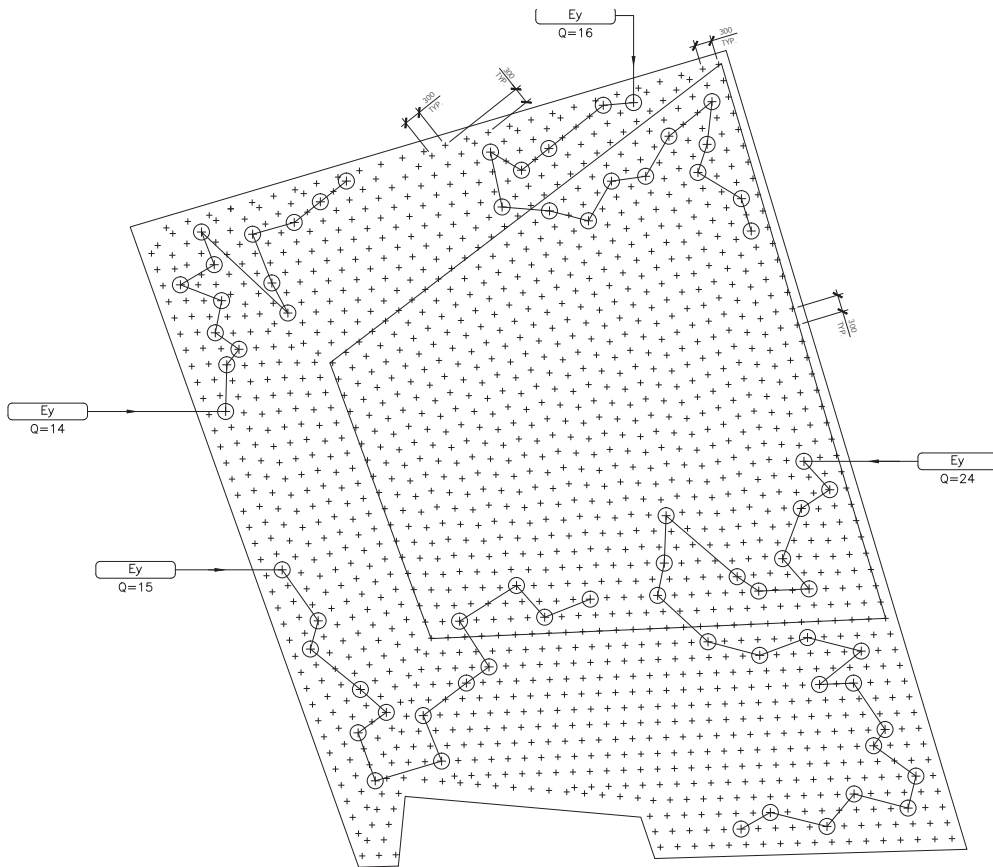

# **SONY CENTRE FOR THE PERFORMING ARTS WEST SIDE PLAZA**

**PUBLIC REALM SUMMARY 2007-2014**

CONTEXT PLAN

'BIRD IN SPACE', BY CONSTANTIN BRANCUSI, 1923

'BIRD IN SPACE', BY CONSTANTIN BRANCUSI, 1923

AERIAL VIEW OF EXISTING CONDITIONS

BLACK SQUARE+RED\_Kasimir Malevich, 1915

- Typical 1.5mx1.5m
- Typical 1.5mx1.5m

55 203-2

PLANT SCHEDULE				
COMMON NAME	BOTANICAL NAME	DISTANCE	CALIBER	QUANTITY
Rattlesnake master	<i>Eryngium yuccifolium</i>	as drawn	9cm POT	85
Prairie dropseed	<i>Sporobolus heterolepis</i>	± 300mm c/c	9cm POT	1775

03 PLANTING PLAN  
 L103 PLAN - SCALE 1:30

2007

2014