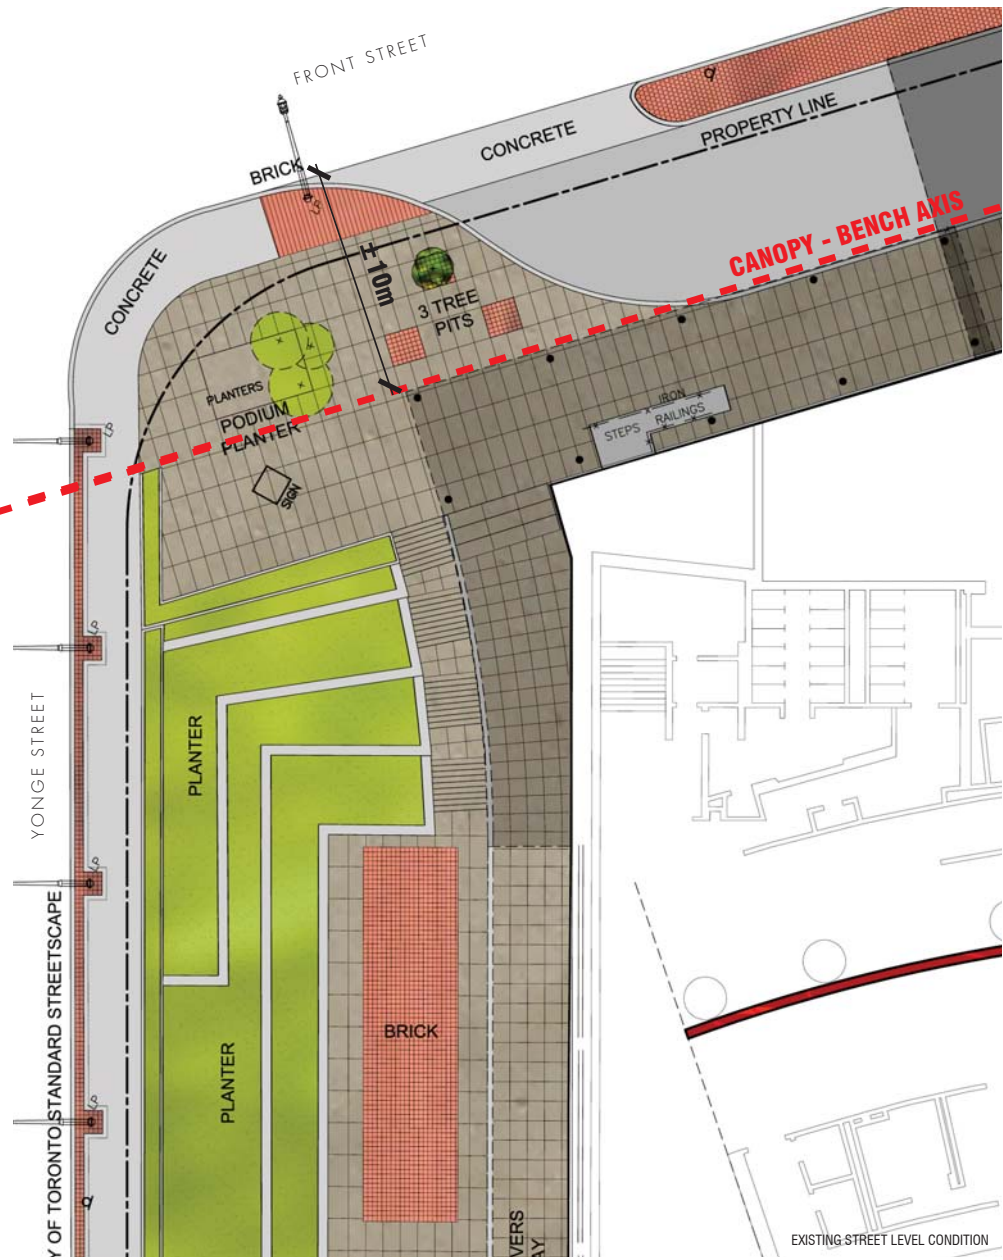

# **SONY CENTRE FOR THE PERFORMING ARTS WEST SIDE PLAZA**

**PUBLIC REALM SUMMARY 2007-2014**

CONTEXT PLAN

'BIRD IN SPACE', BY CONSTANTIN BRANCUSI, 1923

'BIRD IN SPACE', BY CONSTANTIN BRANCUSI, 1923

AERIAL VIEW OF EXISTING CONDITIONS

BLACK SQUARE+RED\_Kasimir Malevich, 1915

- Typical 1.5mx1.5m
- Typical 1.5mx1.5m

55 203-2

PLANT SCHEDULE				
COMMON NAME	BOTANICAL NAME	DISTANCE	CALIBER	QUANTITY
Rattlesnake master	<i>Eryngium yuccifolium</i>	as drawn	9cm POT	85
Prairie dropseed	<i>Sporobolus heterolepis</i>	± 300mm c/c	9cm POT	1775

03 PLANTING PLAN  
 L103 PLAN - SCALE 1:30

2007

2014