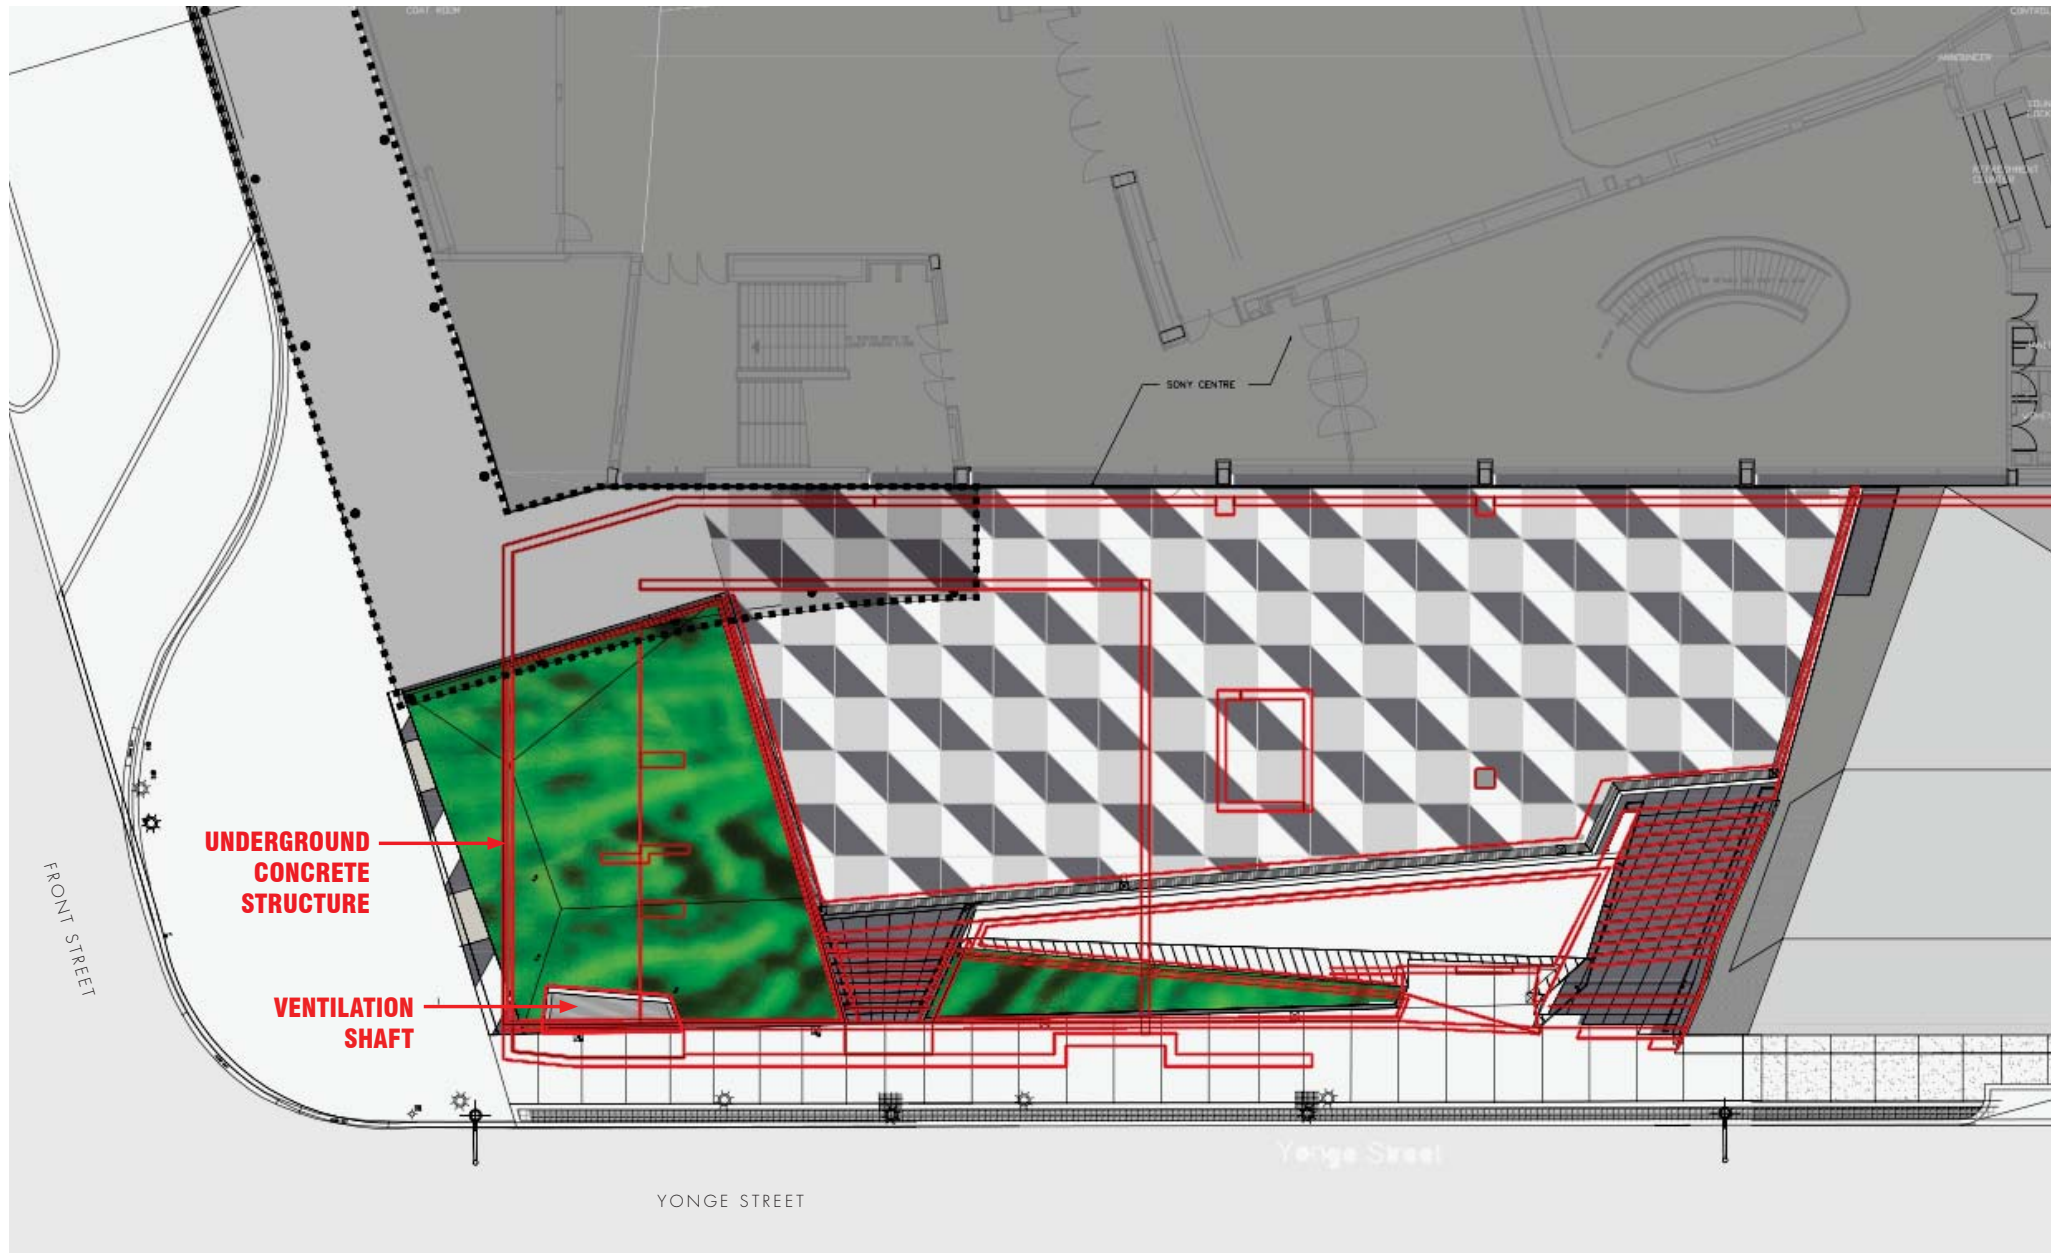

# **SONY CENTRE FOR THE PERFORMING ARTS WEST SIDE PLAZA**

**PUBLIC REALM SUMMARY 2007-2014**

CONTEXT PLAN

'BIRD IN SPACE', BY CONSTANTIN BRANCUSI, 1923

'BIRD IN SPACE', BY CONSTANTIN BRANCUSI, 1923

AERIAL VIEW OF EXISTING CONDITIONS

BLACK SQUARE+RED\_Kasimir Malevich, 1915

- Typical 1.5mx1.5m
- Typical 1.5mx1.5m

55 203-2

PLANT SCHEDULE				
COMMON NAME	BOTANICAL NAME	DISTANCE	CALIBER	QUANTITY
Rattlesnake master	<i>Eryngium yuccifolium</i>	as drawn	9cm POT	85
Prairie dropseed	<i>Sporobolus heterolepis</i>	± 300mm c/c	9cm POT	1775

03 PLANTING PLAN  
 L103 PLAN - SCALE 1:30

2007

2014