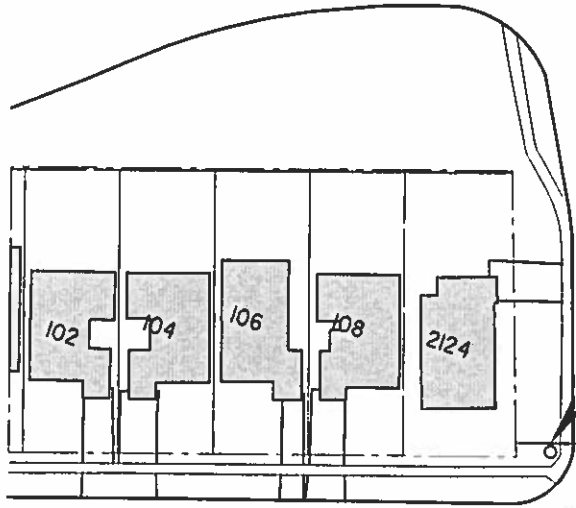

MONOGRAM PL

ISLINGTON AVE

ADRIATIC RD

LEMSFORD RD

WESTHAMPTON DR

ISLINGTON AVE

LEGEND:

EXISTING TRAFFIC SIGNAL CONTROL

Transportation Services

Etobicoke York District

SCALE: N. T. S.
DATE: MAY 2015
DRAFTING: P. B.

ISLINGTON AVE
AT LEMSFORD RD AND WESTHAMPTON DR
PROPOSED SOUTHBOUND U TURN PROHIBITION

FILE NUMBER: EY15-104.DGN	
ATTACHMENT 1	WARD 2