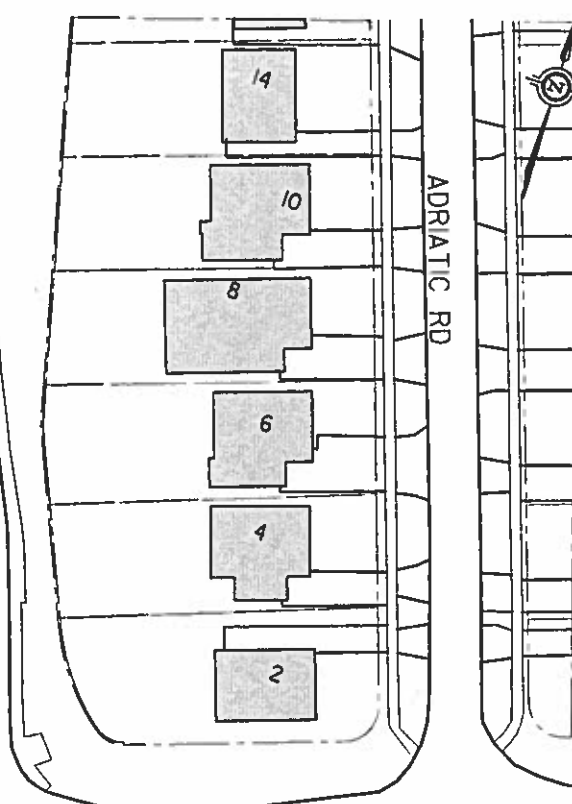

MONOGRAM PL

ISLINGTON AVE

ADRIATIC RD

LEMSFORD RD

WESTHAMPTON DR

ISLINGTON AVE

LEGEND:

EXISTING TRAFFIC SIGNAL CONTROL

Transportation Services

Etobicoke York District

SCALE: N. T. S.
DATE: MAY 2015
DRAFTING: P. B.

ISLINGTON AVE
AT LEMSFORD RD AND WESTHAMPTON DR
PROPOSED SOUTHBOUND U TURN PROHIBITION

FILE NUMBER: EY15-104.DGN	
ATTACHMENT 1	WARD 2