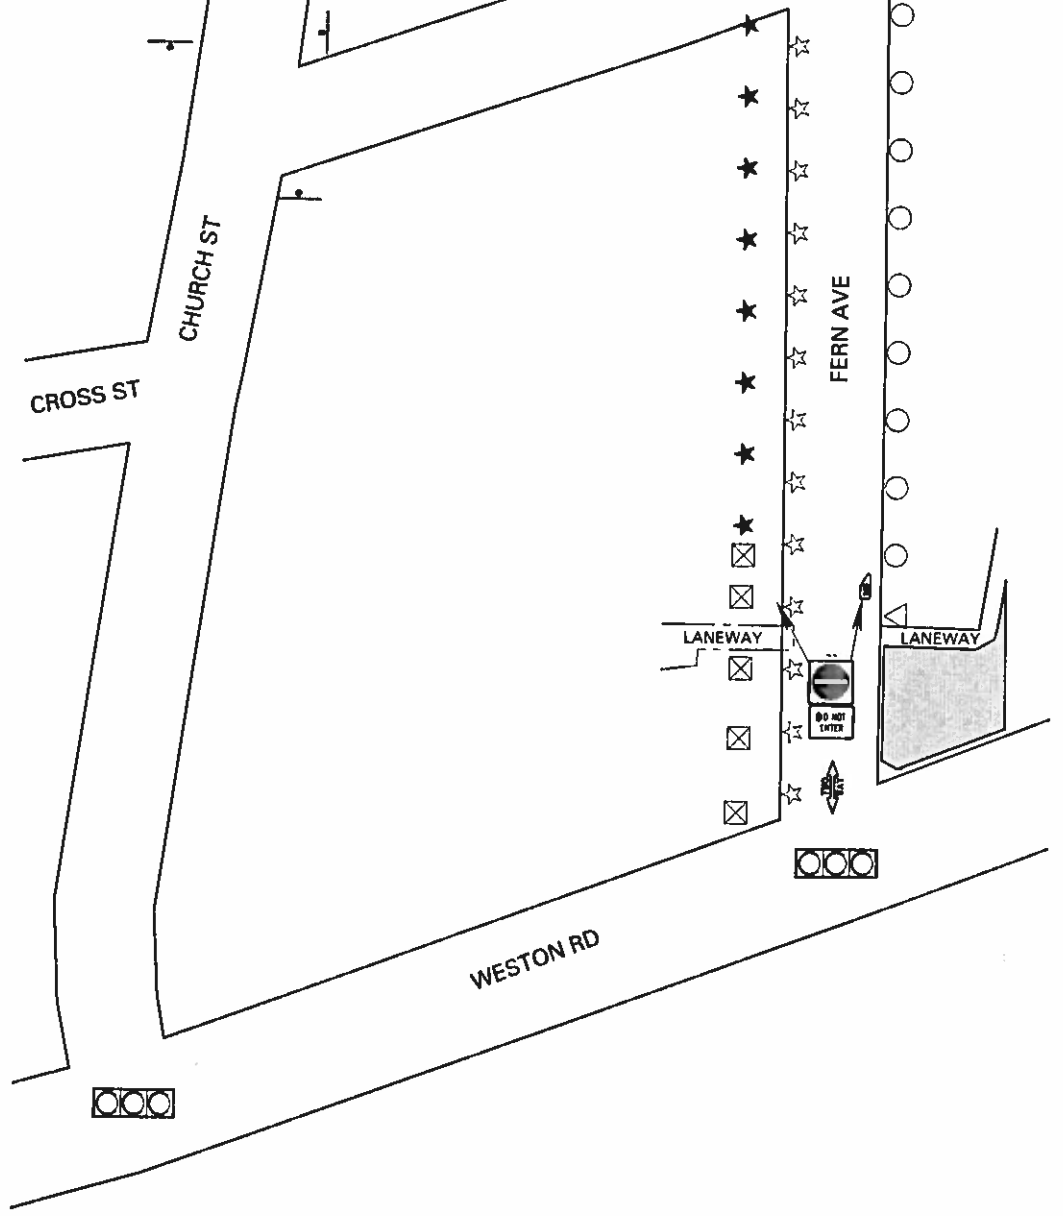

KING GEORGE RD

CROSS ST

CHURCH ST

WESTON RD

WESTON RD

FERN AVE

GEORGE ST

FERN AVE

LANEWAY

LANEWAY

- LEGEND:
- ★ PROPOSED ONE HOUR PARKING, FROM 8:00 A.M. - 6:00 P.M.
  - ☒ PROPOSED NO PARKING ANYTIME.
  - △ EXISTING "NO STOPPING"
  - EXISTING "NO PARKING"
  - ☆ EXISTING PARKING FOR RESTRICTED PERIODS (ONE HOUR PARKING 8:00 A.M. - 6:00 P.M., MON. - FRI.)

SCALE: N. T. S.

DATE: MAY 2016

DRAFTING: P. B.

Transportation Services

FERN AVE  
FROM WESTON RD TO GEORGE ST  
PROPOSED PARKING REGULATION AMENDMENT

Etobicoke York District

FILE NUMBER:  
EY16-86.DGN

ATTACHMENT  
1