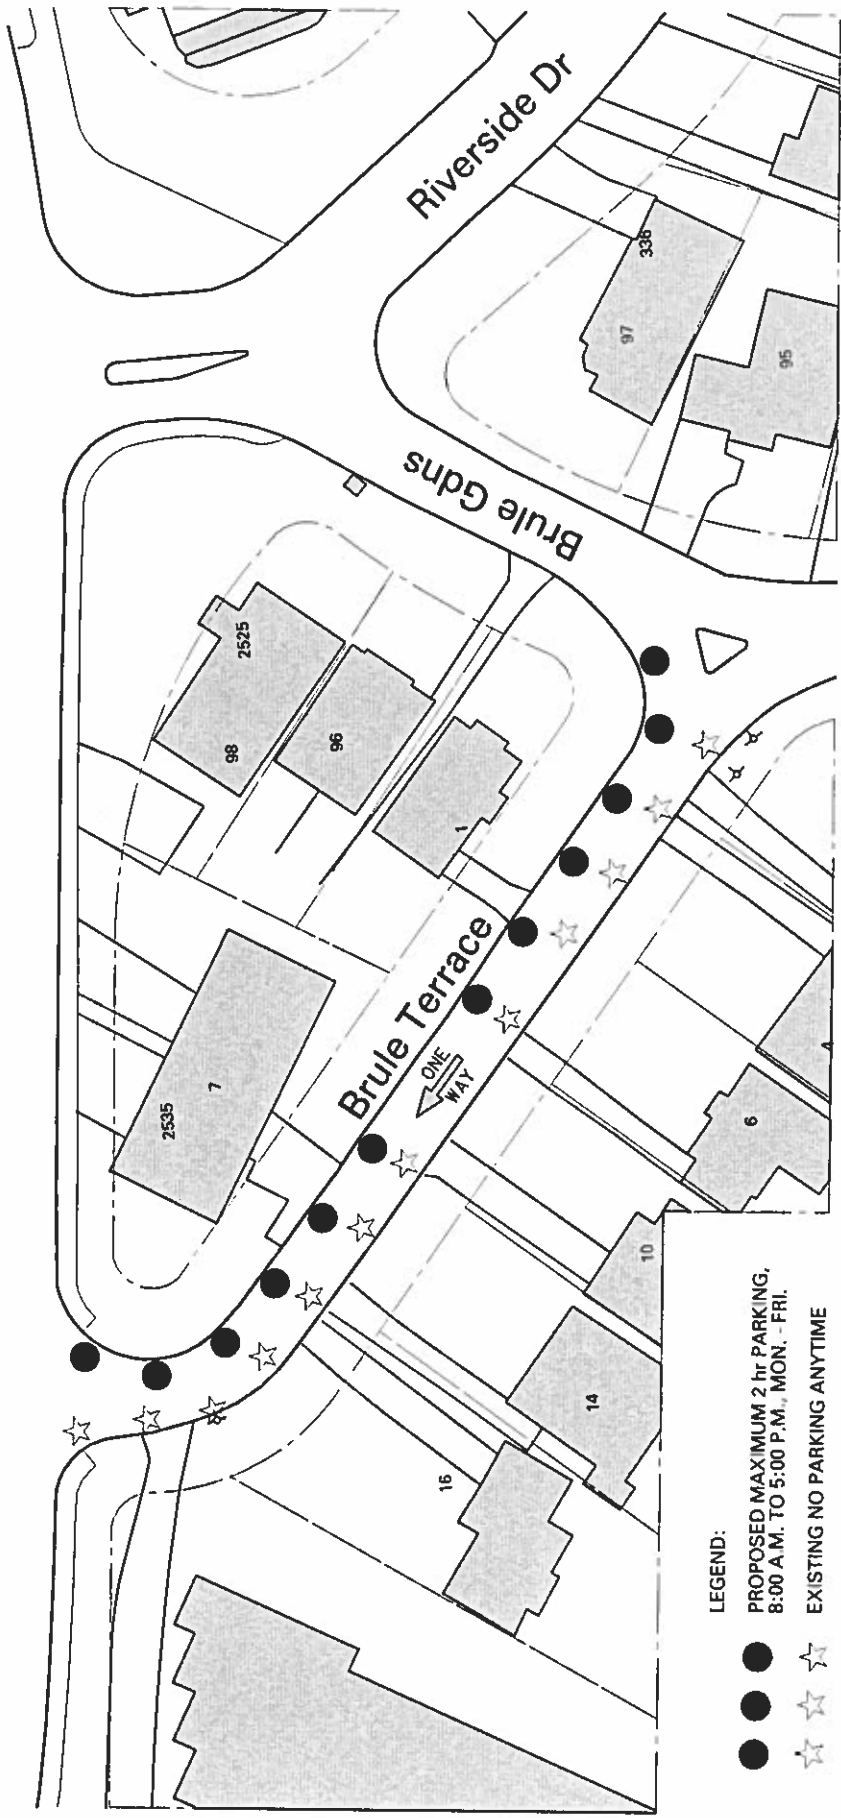

Traymore
Cres

Bloor St W

- LEGEND:
- PROPOSED MAXIMUM 2 hr PARKING, 8:00 A.M. TO 5:00 P.M., MON. - FRI.
 - ☆ EXISTING NO PARKING ANYTIME

SCALE: N. T. S.

DATE: MAY, 2016

DRAFTING: P. B.

Transportation Services

Etobicoke York District

BRULE TERRACE
PROPOSED PARKING REGULATION AMENDMENT

FILE NUMBER:
EY16-97.DGN

ATTACHMENT
1

WARD
13