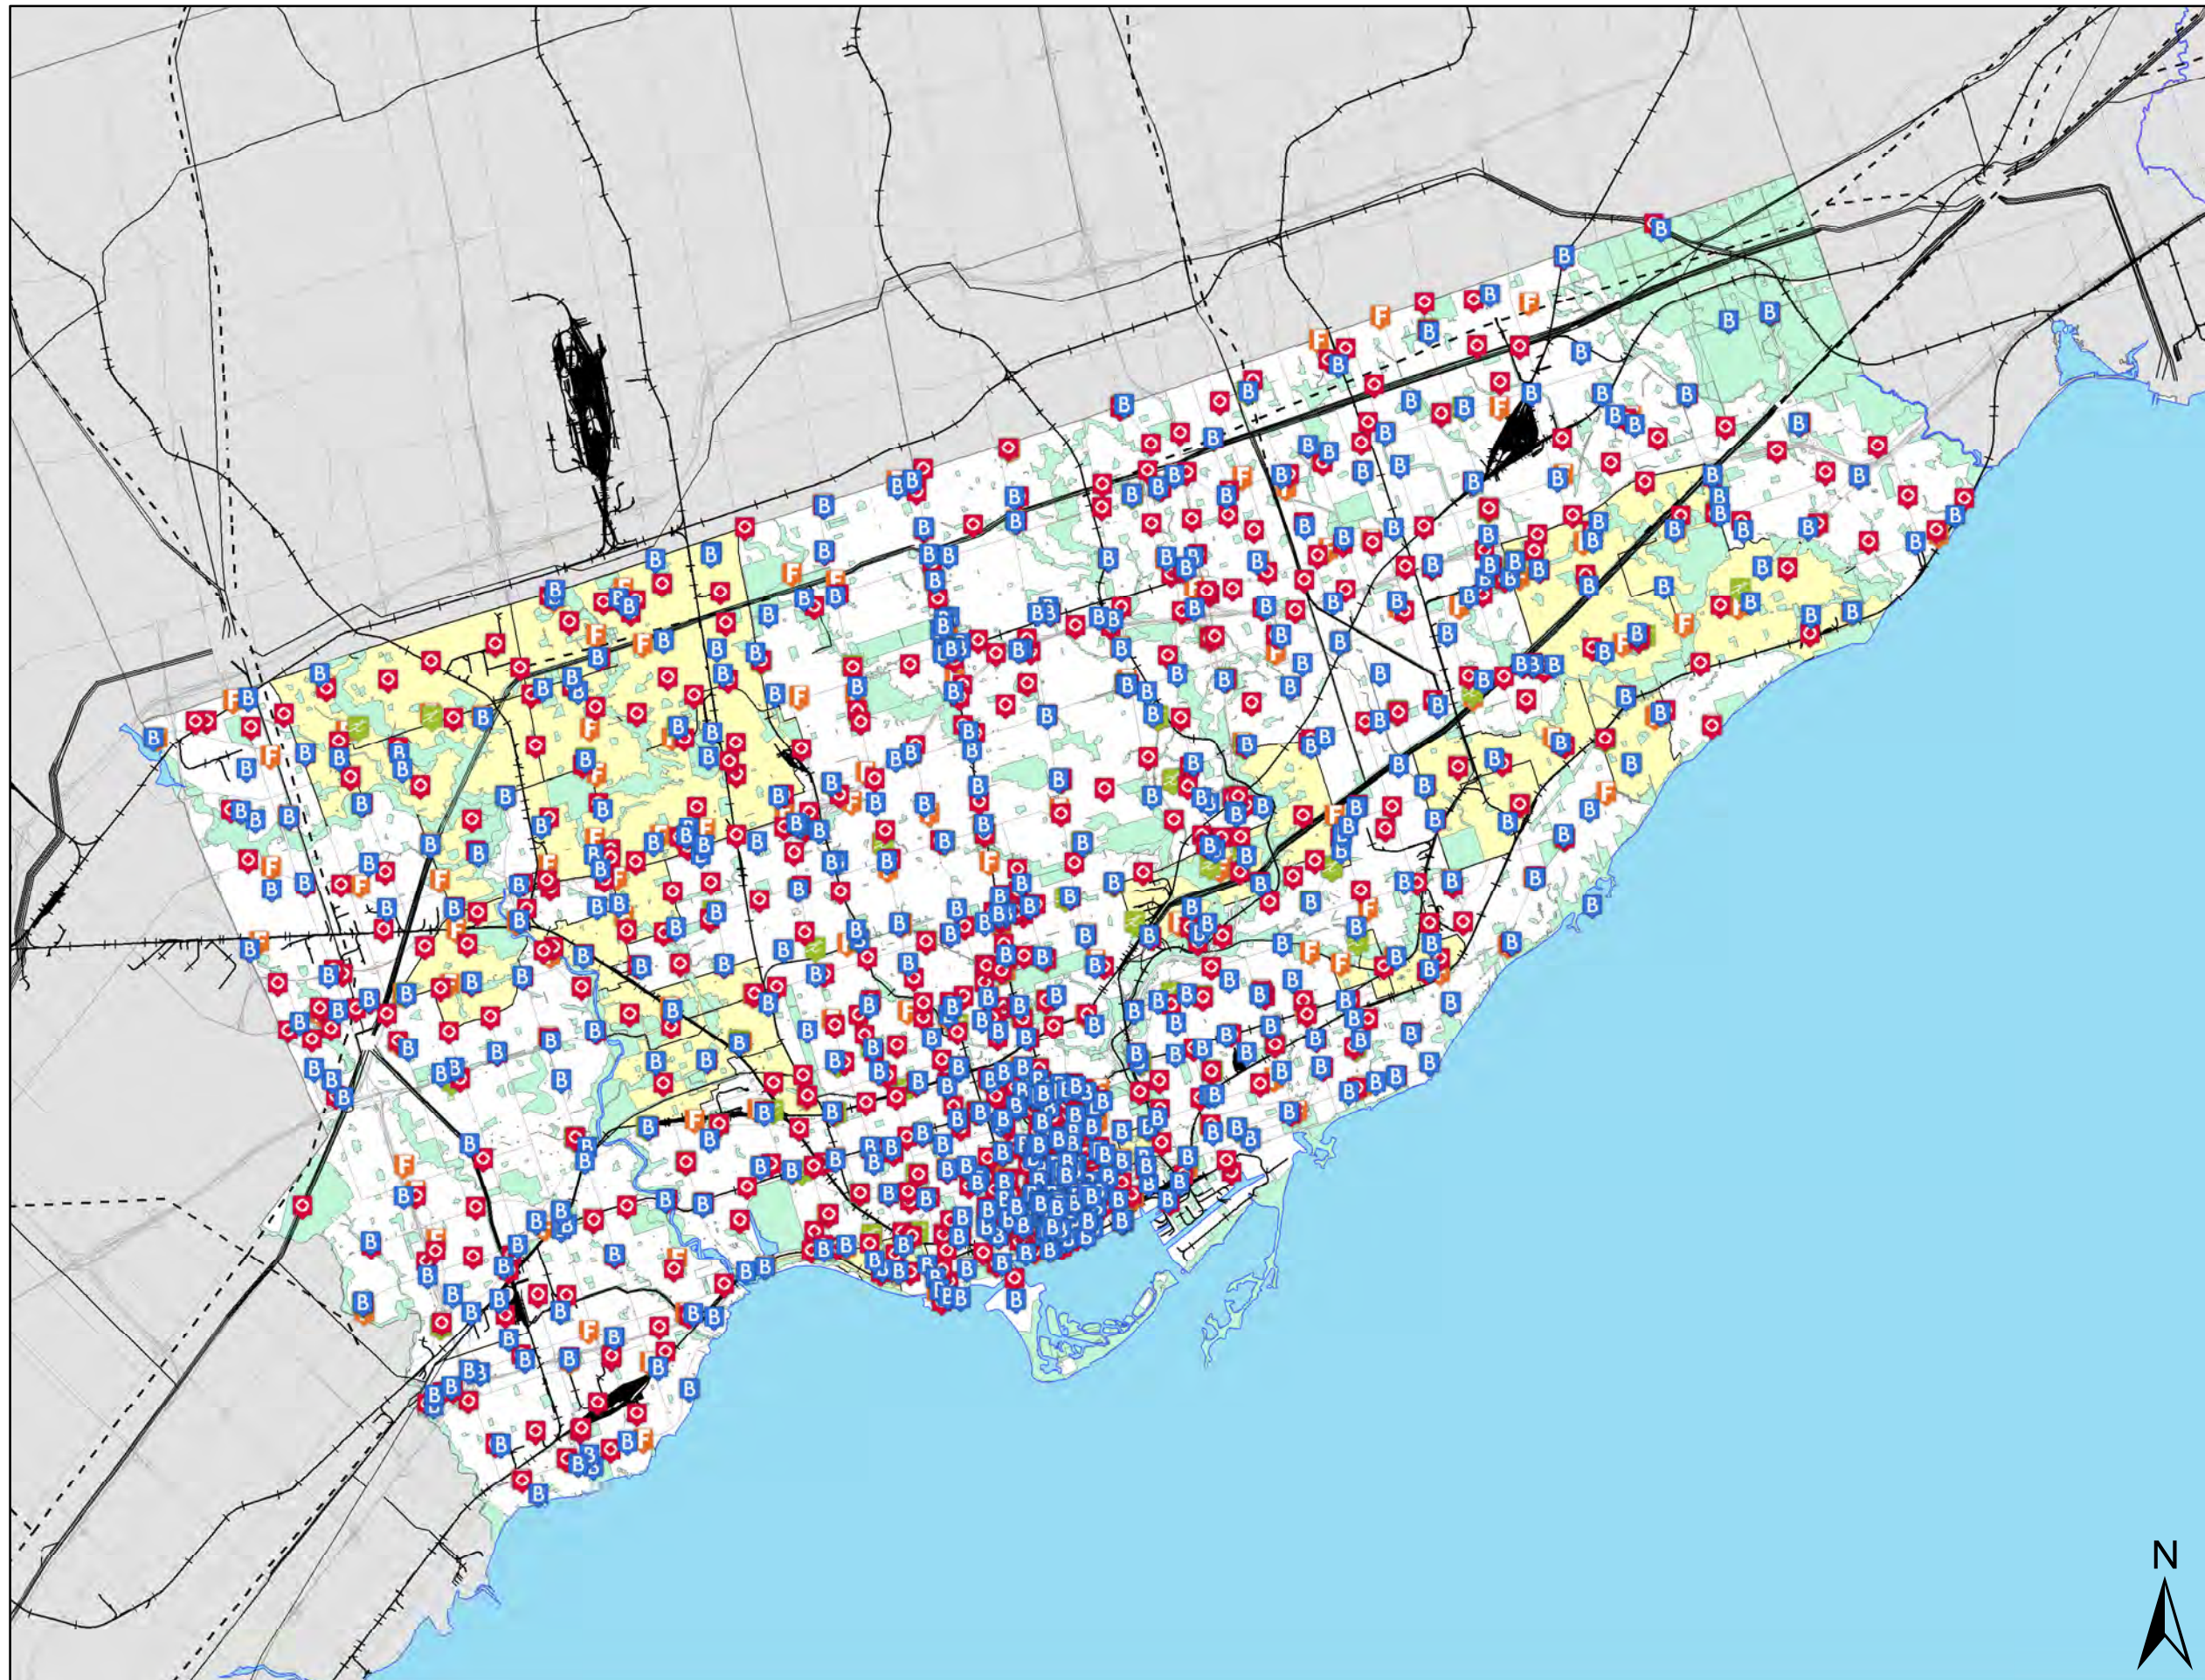

MAP 4

0 1 2 4 6 8 Km

TORONTO BROADBAND STUDY

GTAnet

Legend

- - - Power Transmission Lines
- Utilities-Power, Pipeline etc.
- +— Railroad
- Water
- Green Space
- Neighbourhood Improvement Areas
- Road Network
- GTAnet
- ORION Locations
- 🎓 Universities, Colleges, Institutions

MAP 5

0 1 2 4 6 8 Km

TORONTO BROADBAND STUDY

Wireless Network

Legend

-  Bell_TO
-  Rogers_TO
-  Telus_TO
-  Freedom_TO
-  Power Transmission Lines
-  Utilities-Power,Pipeline etc.
-  Railroad
-  Water
-  Green Space
-  Neighbourhood Improvement Areas
-  Road Network

MAP 6

TORONTO BROADBAND STUDY

Wireless Network

Legend

-  Bell_TO
-  Rogers_TO
-  Telus_TO
-  Freedom_TO
-  Power Transmission Lines
-  Utilities-Power, Pipeline etc.
-  Railroad
-  Water
-  Green Space
-  Neighbourhood Improvement Areas
-  Road Network

MAP 6A

0.17 0.35 0.7 1.05 1.4 Km

TORONTO BROADBAND STUDY

Rogers Communications

Legend

- - - Power Transmission Lines
- Utilities-Power,Pipeline etc.
- +—+ Railroad
- Water
- Green Space
- Neighbourhood Improvement Areas
- Road Network
- Rogers_TO