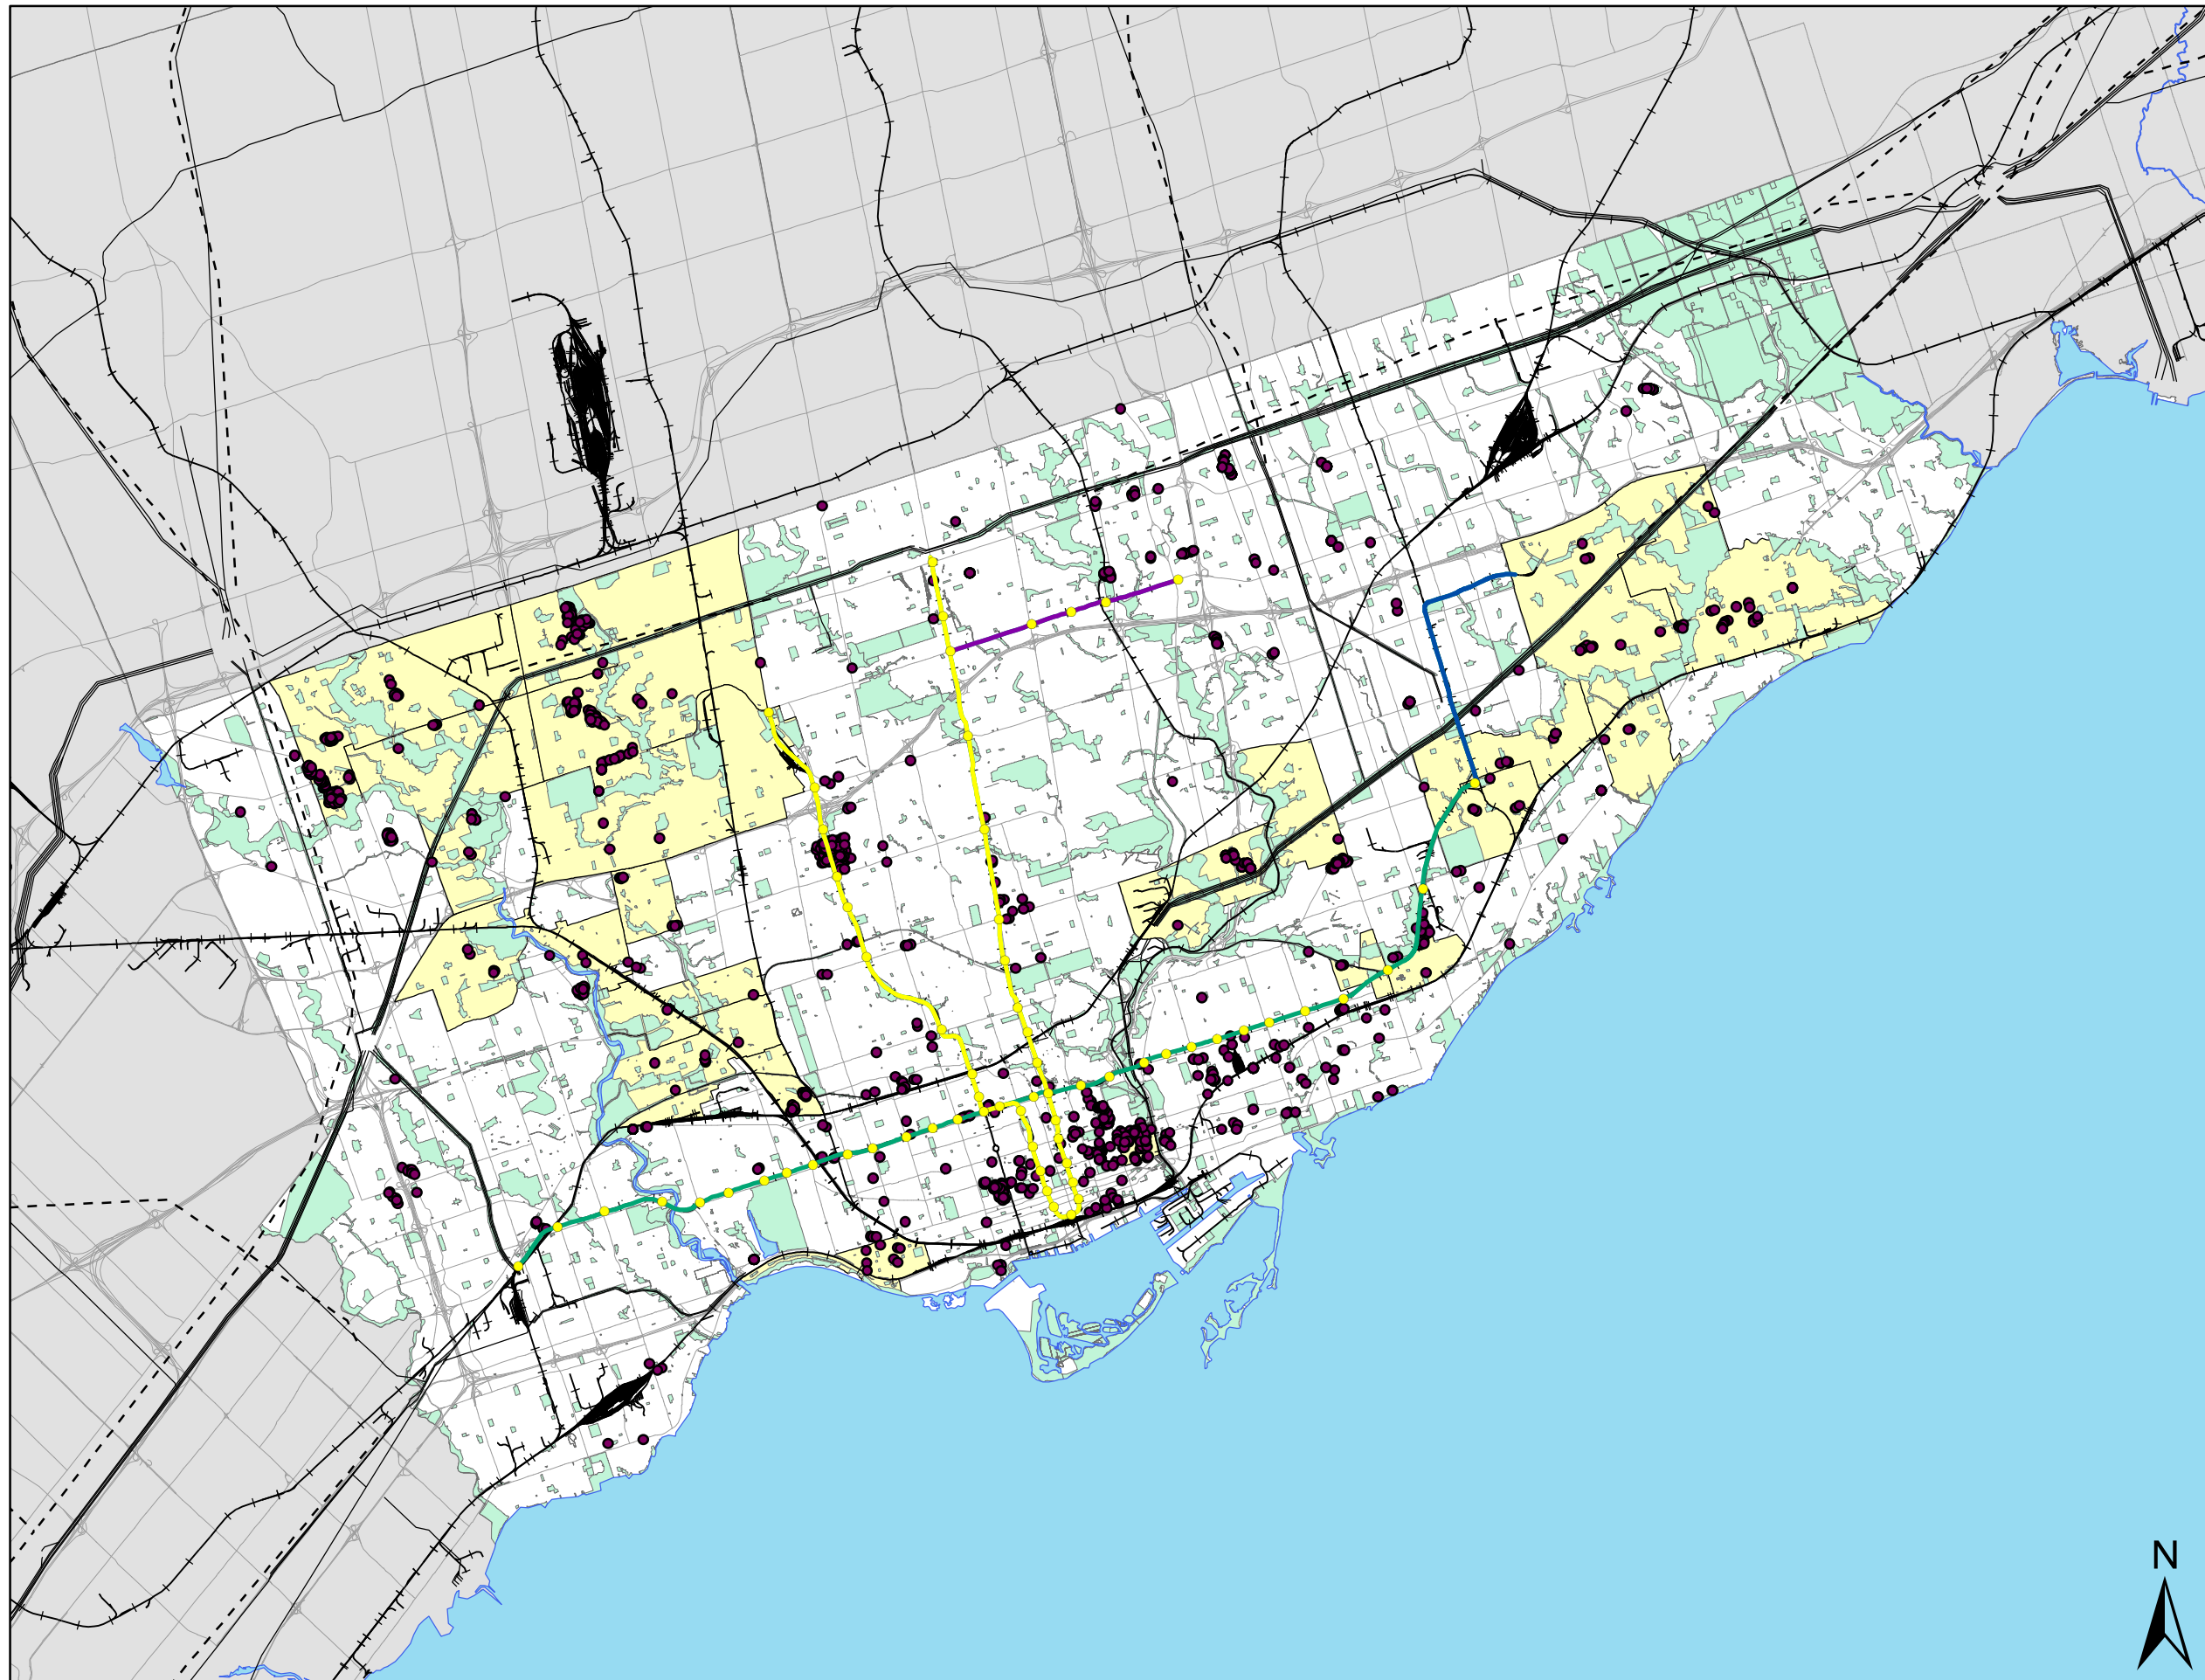

TORONTO BROADBAND STUDY

RAIL, UTILITIES, SUBWAY NEIGHBOURHOOD IMPROVEMENT AREAS

Legend

- - - Power Transmission Lines
- Utilities-Power,Pipeline etc.
- +—+ Railroad
- Water
- Green Space
- Neighbourhood Improvement Areas
- Road Network
- subwayStations
- subway_Scarborough
- subway_Sheppard
- subway_Yonge_university
- subway_Bloor_Danforth
- TCHC Buildings

MAP 1

0 1 2 4 6 8 Km

TORONTO BROADBAND STUDY

Fibre Network Legend

- - - Power Transmission Lines
- Utilities-Power,Pipeline etc.
- +— Railroad
- Water
- Green Space
- Neighbourhood Improvement Areas
- Road Network
- GTAnet
- ORION locations
- Hydro_Telecom
- cogecofibre

MAP 2A

0 0.25 0.5 1 1.5 2 Km

TORONTO BROADBAND STUDY

COGECO

Legend

- - - Power Transmission Lines
- Utilities-Power,Pipeline etc.
- +— Railroad
- Water
- Green Space
- Neighbourhood Improvement Areas
- Road Network
- cogecofibre

MAP 4

0 1 2 4 6 8 Km

TORONTO BROADBAND STUDY

GTAnet

Legend

- - - Power Transmission Lines
- Utilities-Power, Pipeline etc.
- +— Railroad
- Water
- Green Space
- Neighbourhood Improvement Areas
- Road Network
- GTAnet
- ORION Locations
- 🎓 Universities, Colleges, Institutions