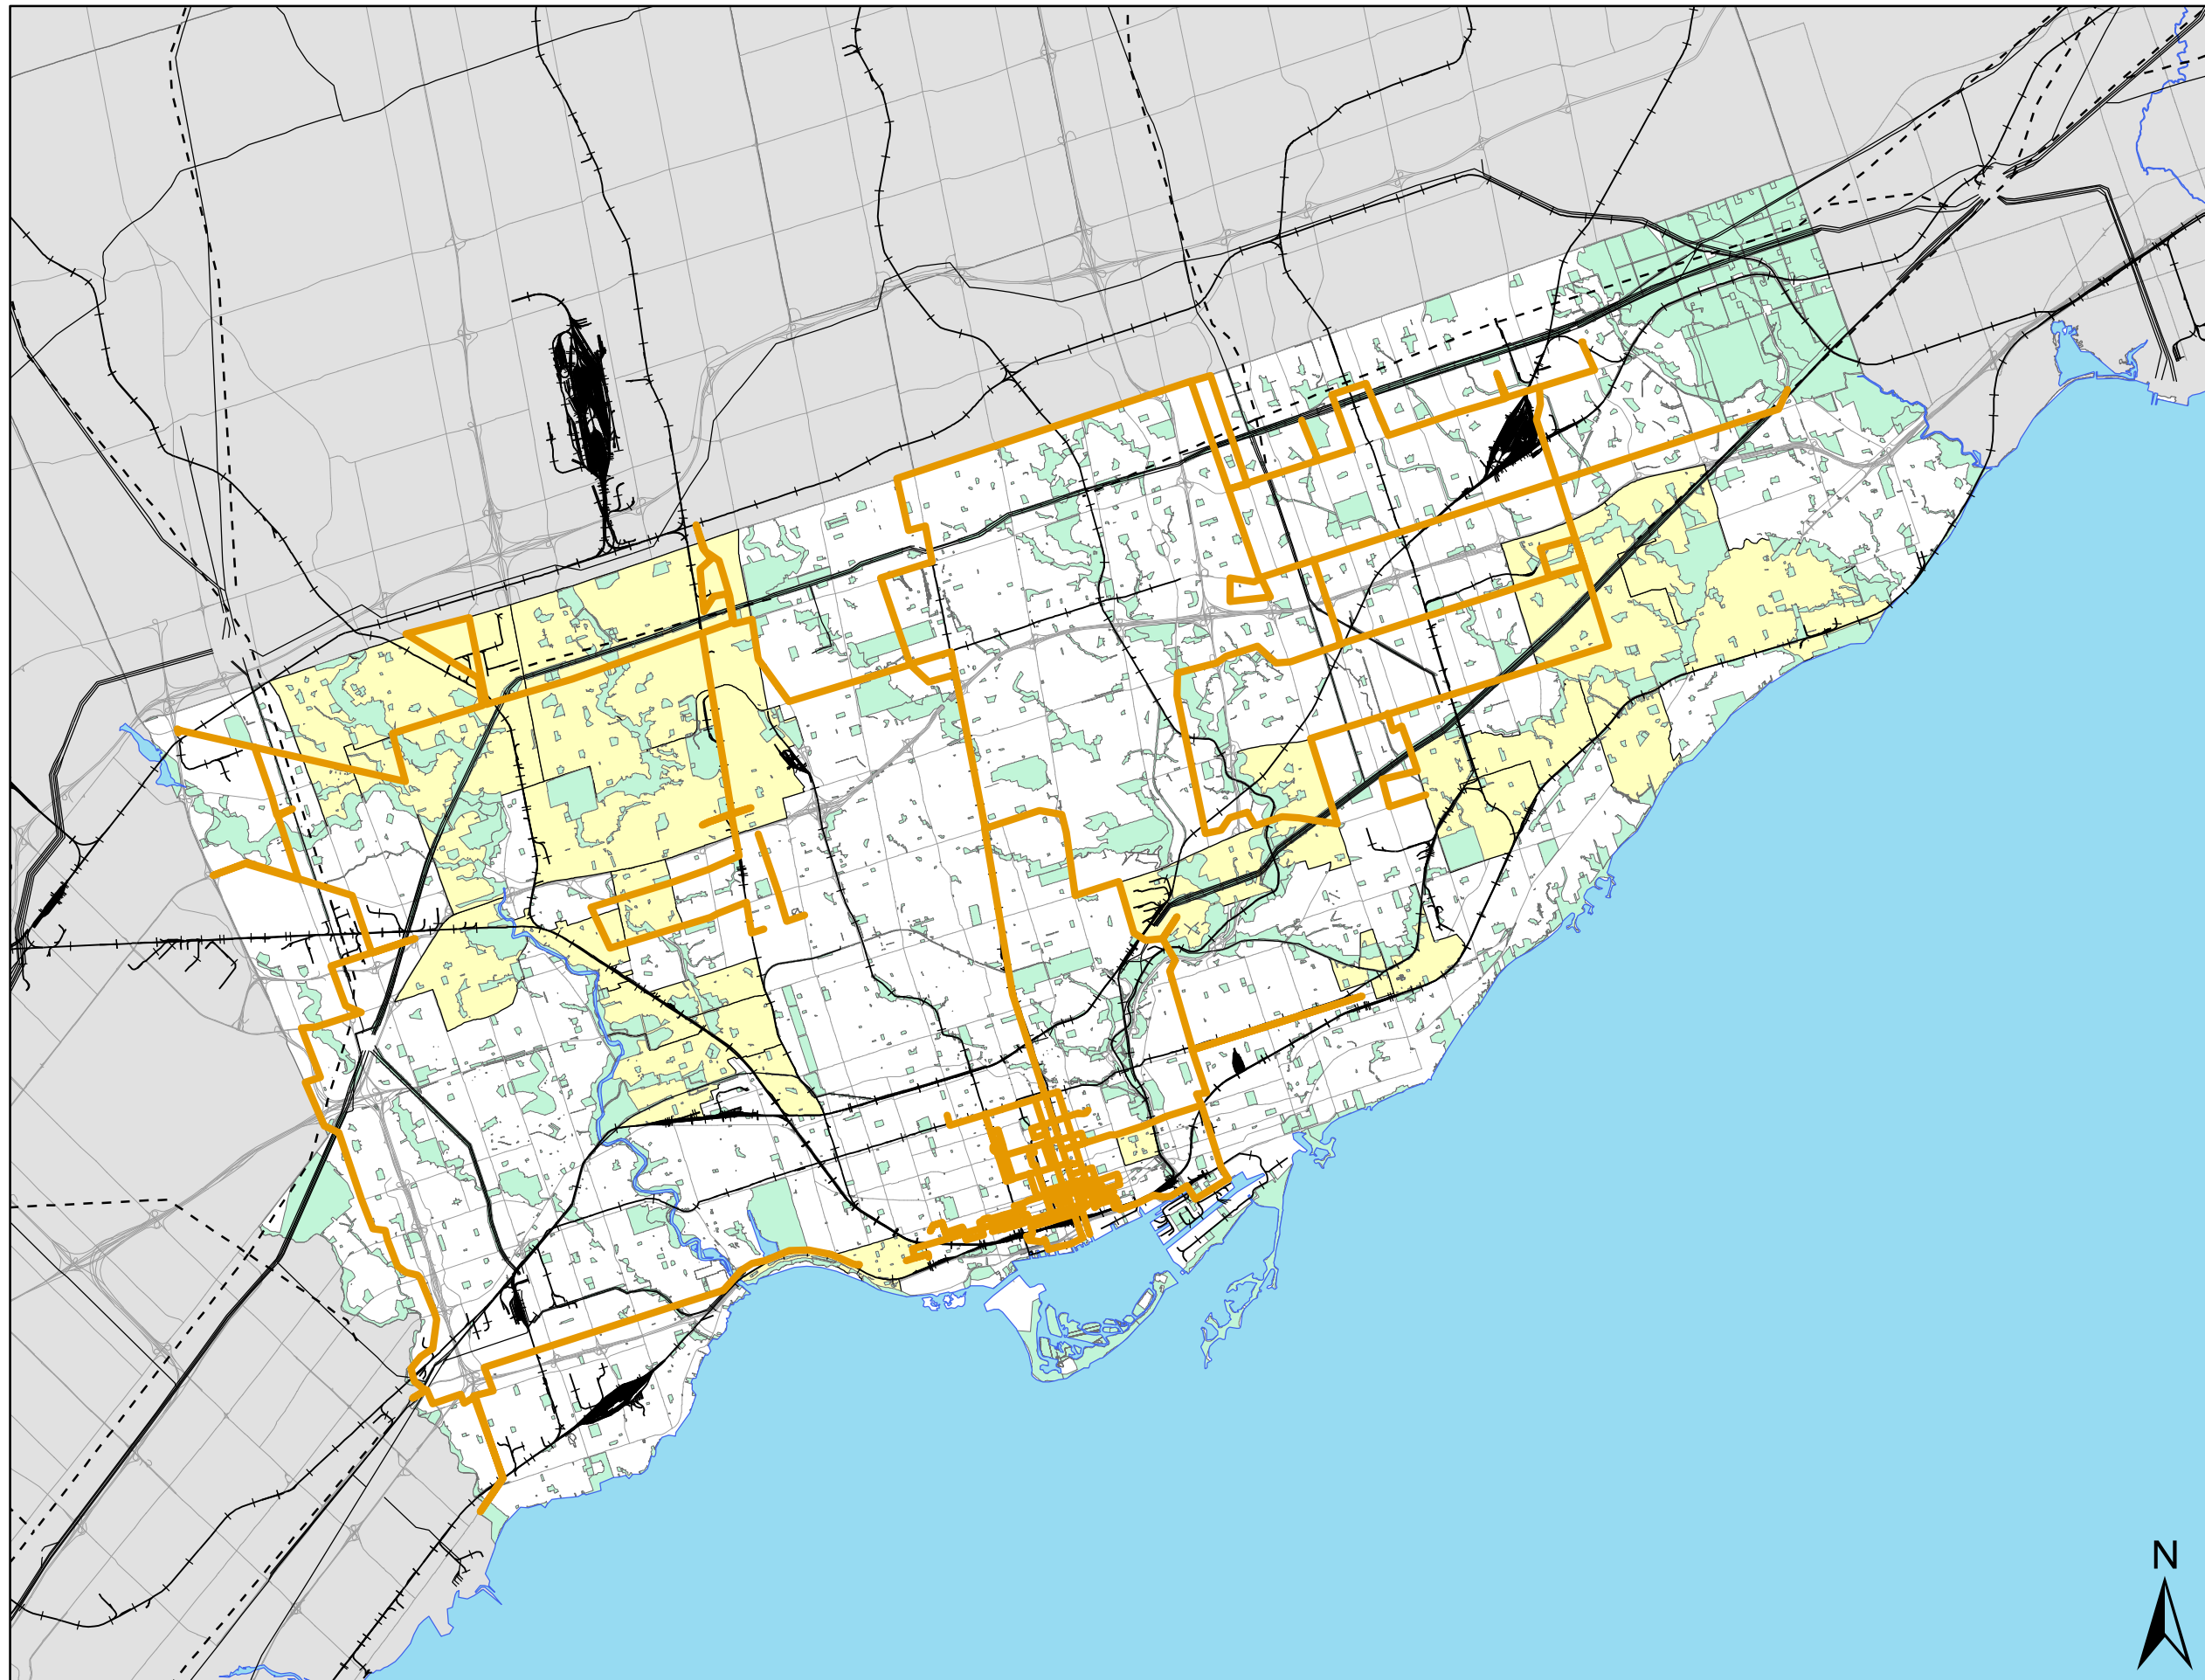

MAP 2

TORONTO BROADBAND STUDY

Fibre Network

Legend

- - - Power Transmission Lines
- Utilities-Power,Pipeline etc.
- Railroad
- Water
- Green Space
- Neighbourhood Improvement Areas
- Road Network
- GTAnet
- ORION locations
- Hydro_Telecom
- cogecofibre
- Universities, Colleges, Institutions
- TCHC Buildings

MAP 2A

0 0.25 0.5 1 1.5 2 Km

TORONTO BROADBAND STUDY

COGECO

Legend

- - - Power Transmission Lines
- Utilities-Power,Pipeline etc.
- +— Railroad
- Water
- Green Space
- Neighbourhood Improvement Areas
- Road Network
- cogecofibre

MAP 3

0 1 2 4 6 8 Km

TORONTO BROADBAND STUDY

COGECO

Legend

- - - Power Transmission Lines
- Utilities-Power,Pipeline etc.
- +— Railroad
- Water
- Green Space
- Neighbourhood Improvement Areas
- Road Network
- cogecofibre

MAP 4

0 1 2 4 6 8 Km

TORONTO BROADBAND STUDY

GTAnet

Legend

- - - Power Transmission Lines
- Utilities-Power, Pipeline etc.
- +— Railroad
- Water
- Green Space
- Neighbourhood Improvement Areas
- Road Network
- GTAnet
- ORION Locations
- 🎓 Universities, Colleges, Institutions