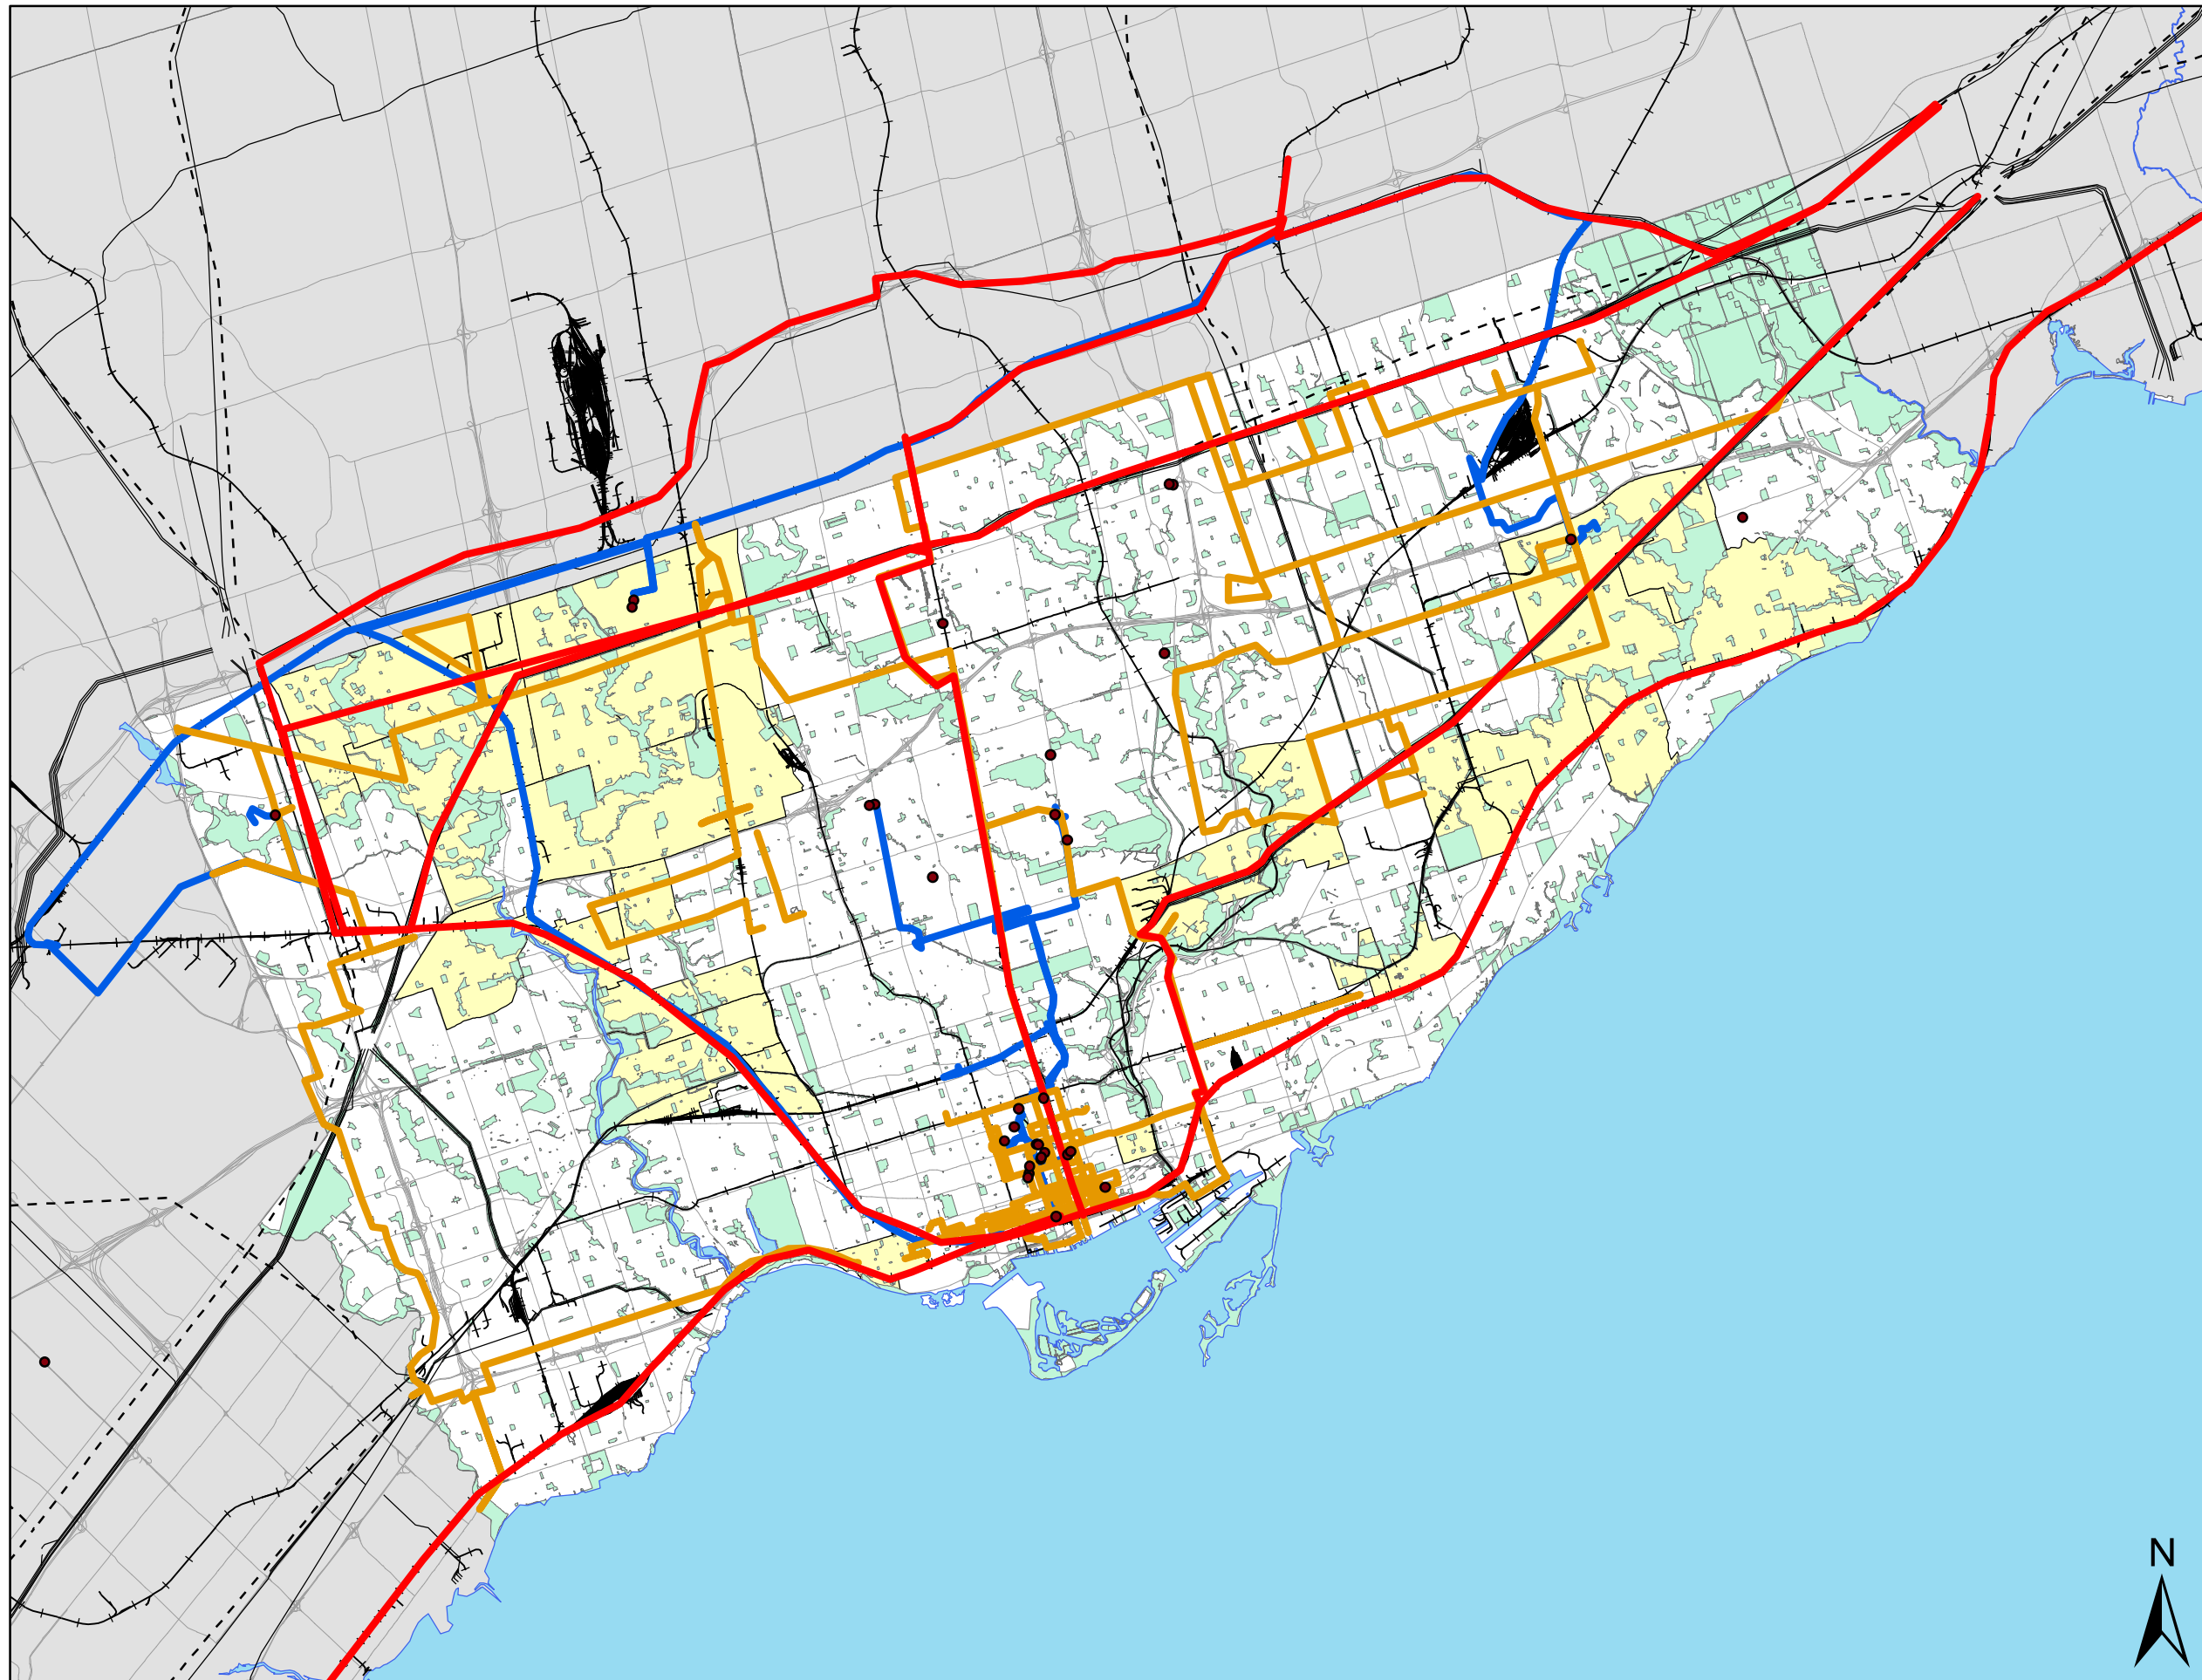

TORONTO BROADBAND STUDY

RAIL, UTILITIES, SUBWAY NEIGHBOURHOOD IMPROVEMENT AREAS

Legend

- - - Power Transmission Lines
- Utilities-Power,Pipeline etc.
- +—+ Railroad
- Water
- Green Space
- Neighbourhood Improvement Areas
- Road Network
- subwayStations
- subway_Scarborough
- subway_Sheppard
- subway_Yonge_university
- subway_Bloor_Danforth
- TCHC Buildings

MAP 1

0 1 2 4 6 8 Km

TORONTO BROADBAND STUDY

Fibre Network Legend

- - - Power Transmission Lines
- Utilities-Power,Pipeline etc.
- +— Railroad
- Water
- Green Space
- Neighbourhood Improvement Areas
- Road Network
- GTAnet
- ORION locations
- Hydro_Telecom
- cogecofibre

MAP 2

TORONTO BROADBAND STUDY

Fibre Network

Legend

- - - Power Transmission Lines
- Utilities-Power,Pipeline etc.
- Railroad
- Water
- Green Space
- Neighbourhood Improvement Areas
- Road Network
- GTAnet
- ORION locations
- Hydro_Telecom
- cogecofibre
- Universities, Colleges, Institutions
- TCHC Buildings

MAP 2A

0 0.25 0.5 1 1.5 2 Km

TORONTO BROADBAND STUDY

COGECO

Legend

- - - Power Transmission Lines
- Utilities-Power,Pipeline etc.
- +— Railroad
- Water
- Green Space
- Neighbourhood Improvement Areas
- Road Network
- cogecofibre