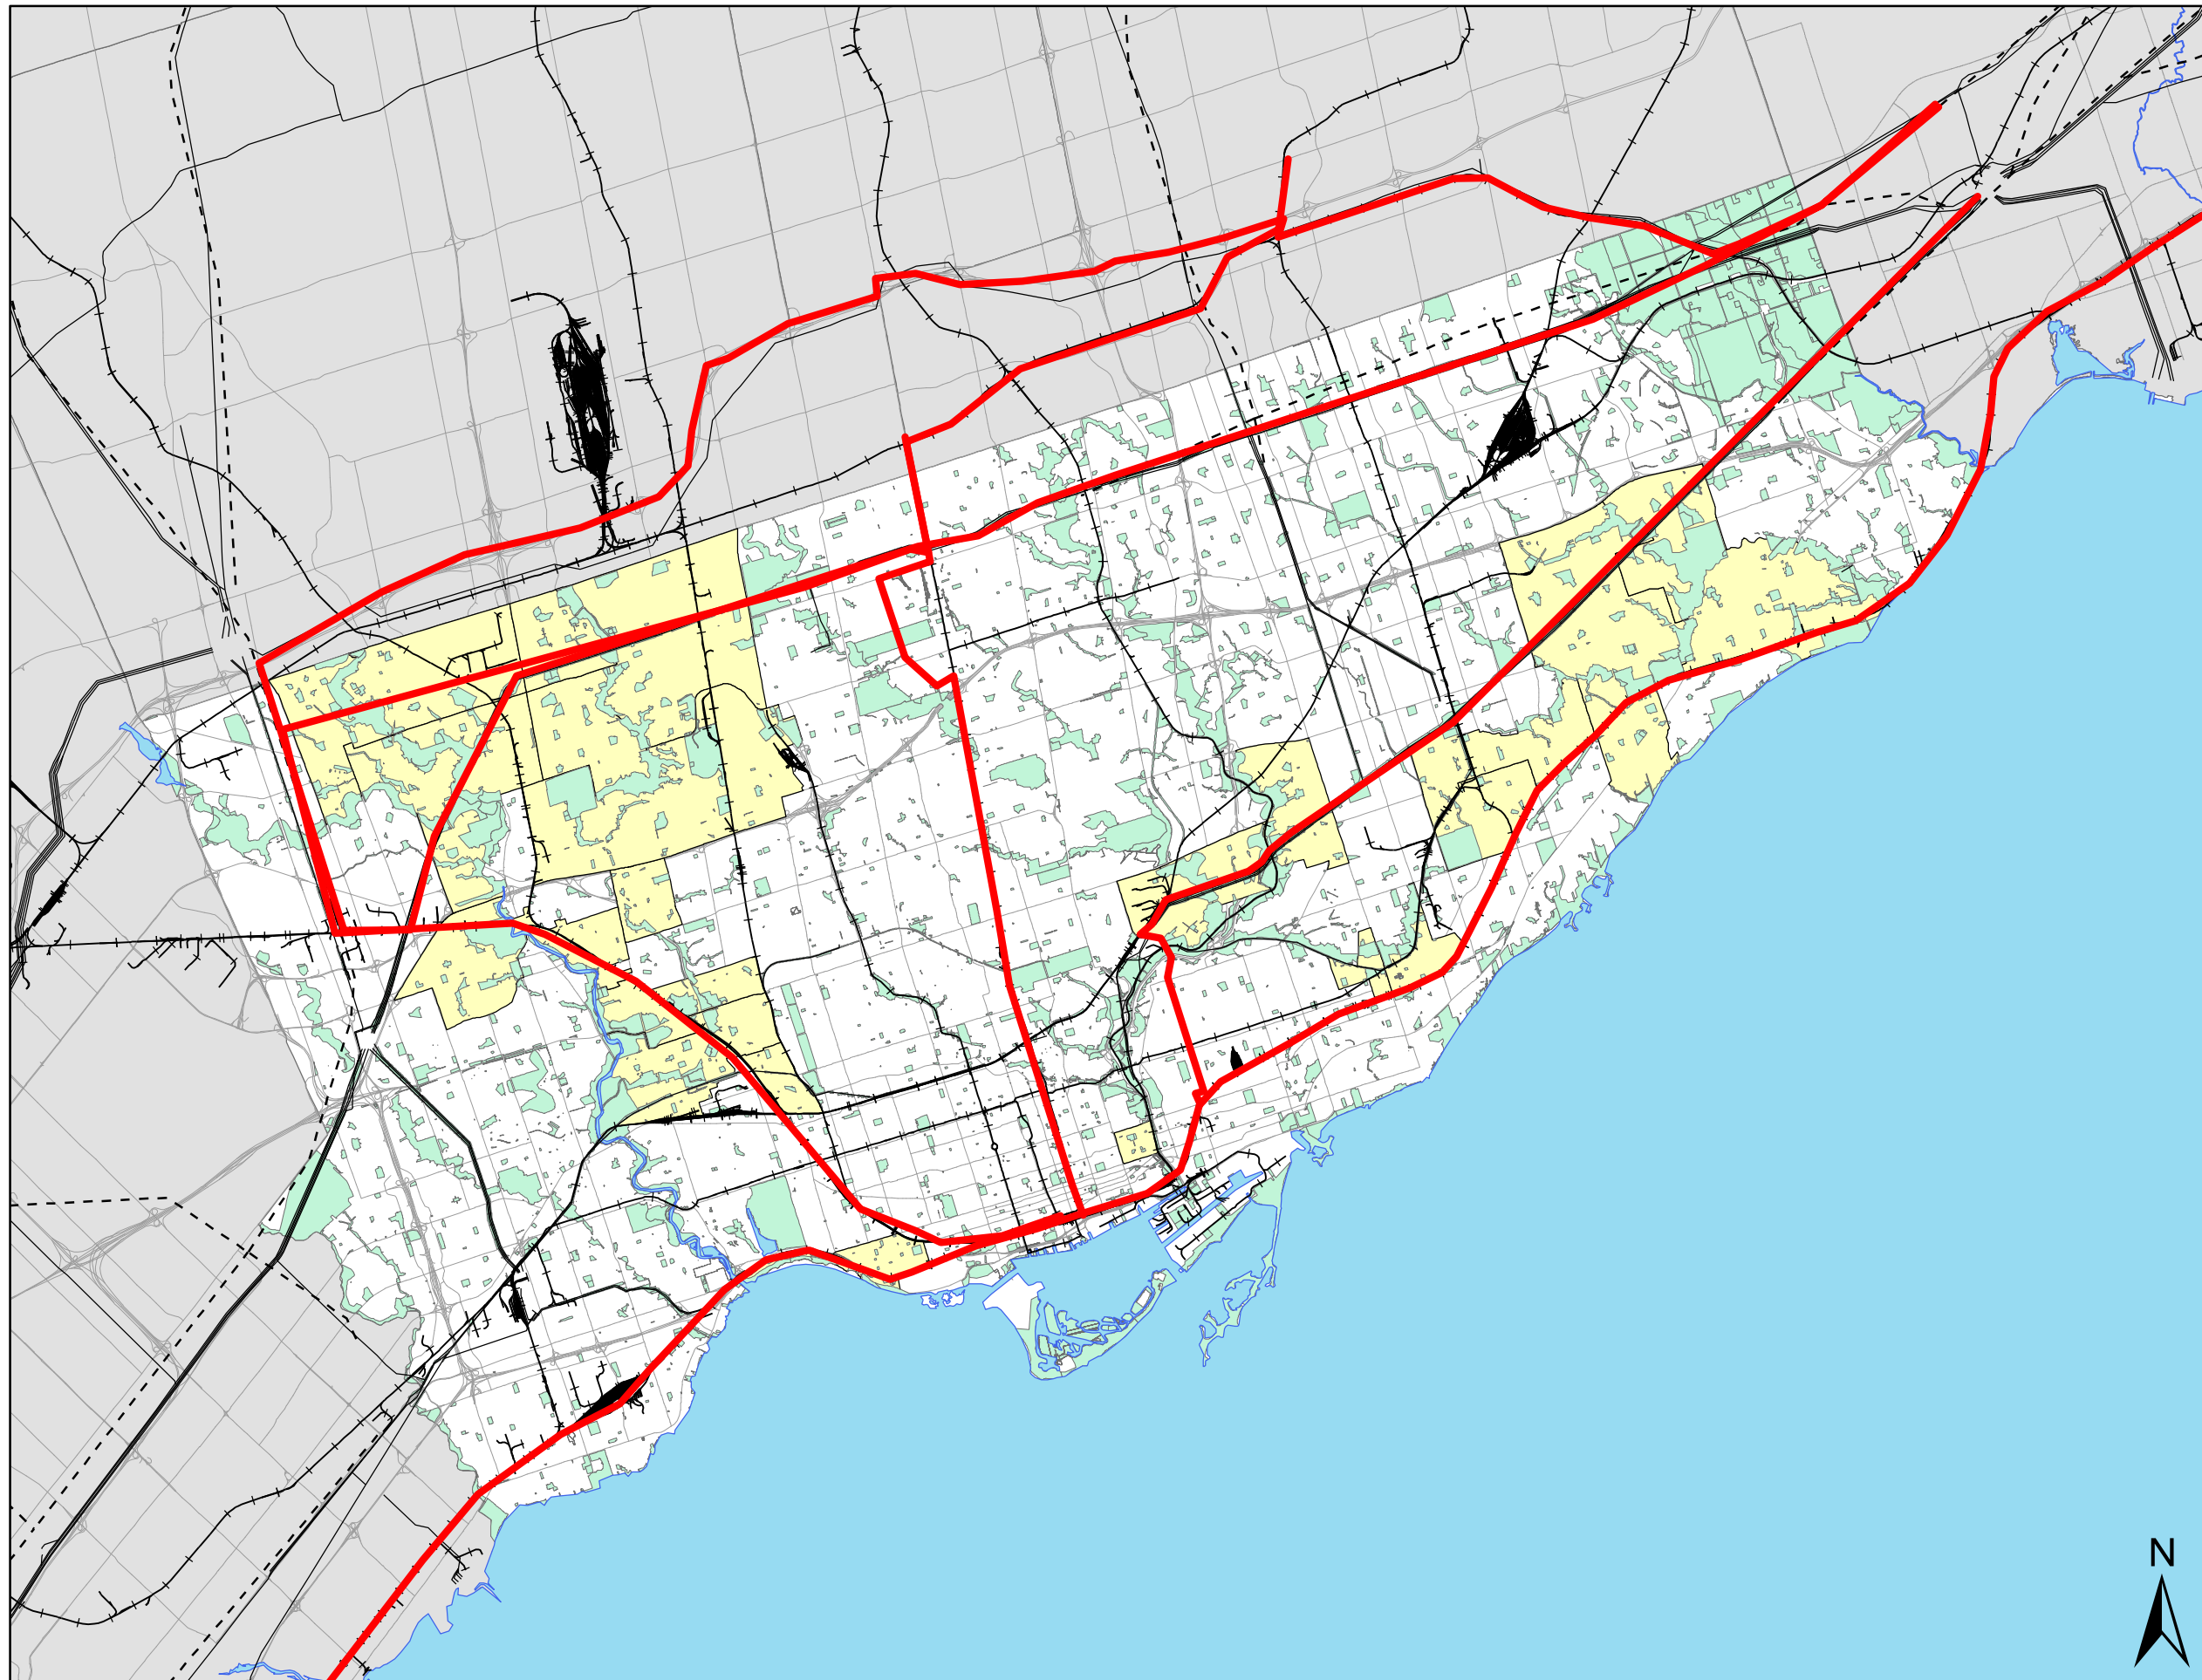

MAP 3

0 1 2 4 6 8 Km

TORONTO BROADBAND STUDY

COGECO

Legend

- - - Power Transmission Lines
- Utilities-Power,Pipeline etc.
- +— Railroad
- Water
- Green Space
- Neighbourhood Improvement Areas
- Road Network
- cogecofibre

MAP 3A

0 0.20.4 0.8 1.2 1.6 Km

TORONTO BROADBAND STUDY

HYDRO TELECOM

Legend

- - - Power Transmission Lines
- Utilities-Power,Pipeline etc.
- +— Railroad
- Water
- Green Space
- Neighbourhood Improvement Areas
- Road Network
- Hydro Telecom

MAP 4

0 1 2 4 6 8 Km

TORONTO BROADBAND STUDY

GTAnet

Legend

- - - Power Transmission Lines
- Utilities-Power, Pipeline etc.
- +— Railroad
- Water
- Green Space
- Neighbourhood Improvement Areas
- Road Network
- GTAnet
- ORION Locations
- 🎓 Universities, Colleges, Institutions

MAP 5

0 1 2 4 6 8 Km

TORONTO BROADBAND STUDY

Wireless Network

Legend

-  Bell_TO
-  Rogers_TO
-  Telus_TO
-  Freedom_TO
-  Power Transmission Lines
-  Utilities-Power,Pipeline etc.
-  Railroad
-  Water
-  Green Space
-  Neighbourhood Improvement Areas
-  Road Network