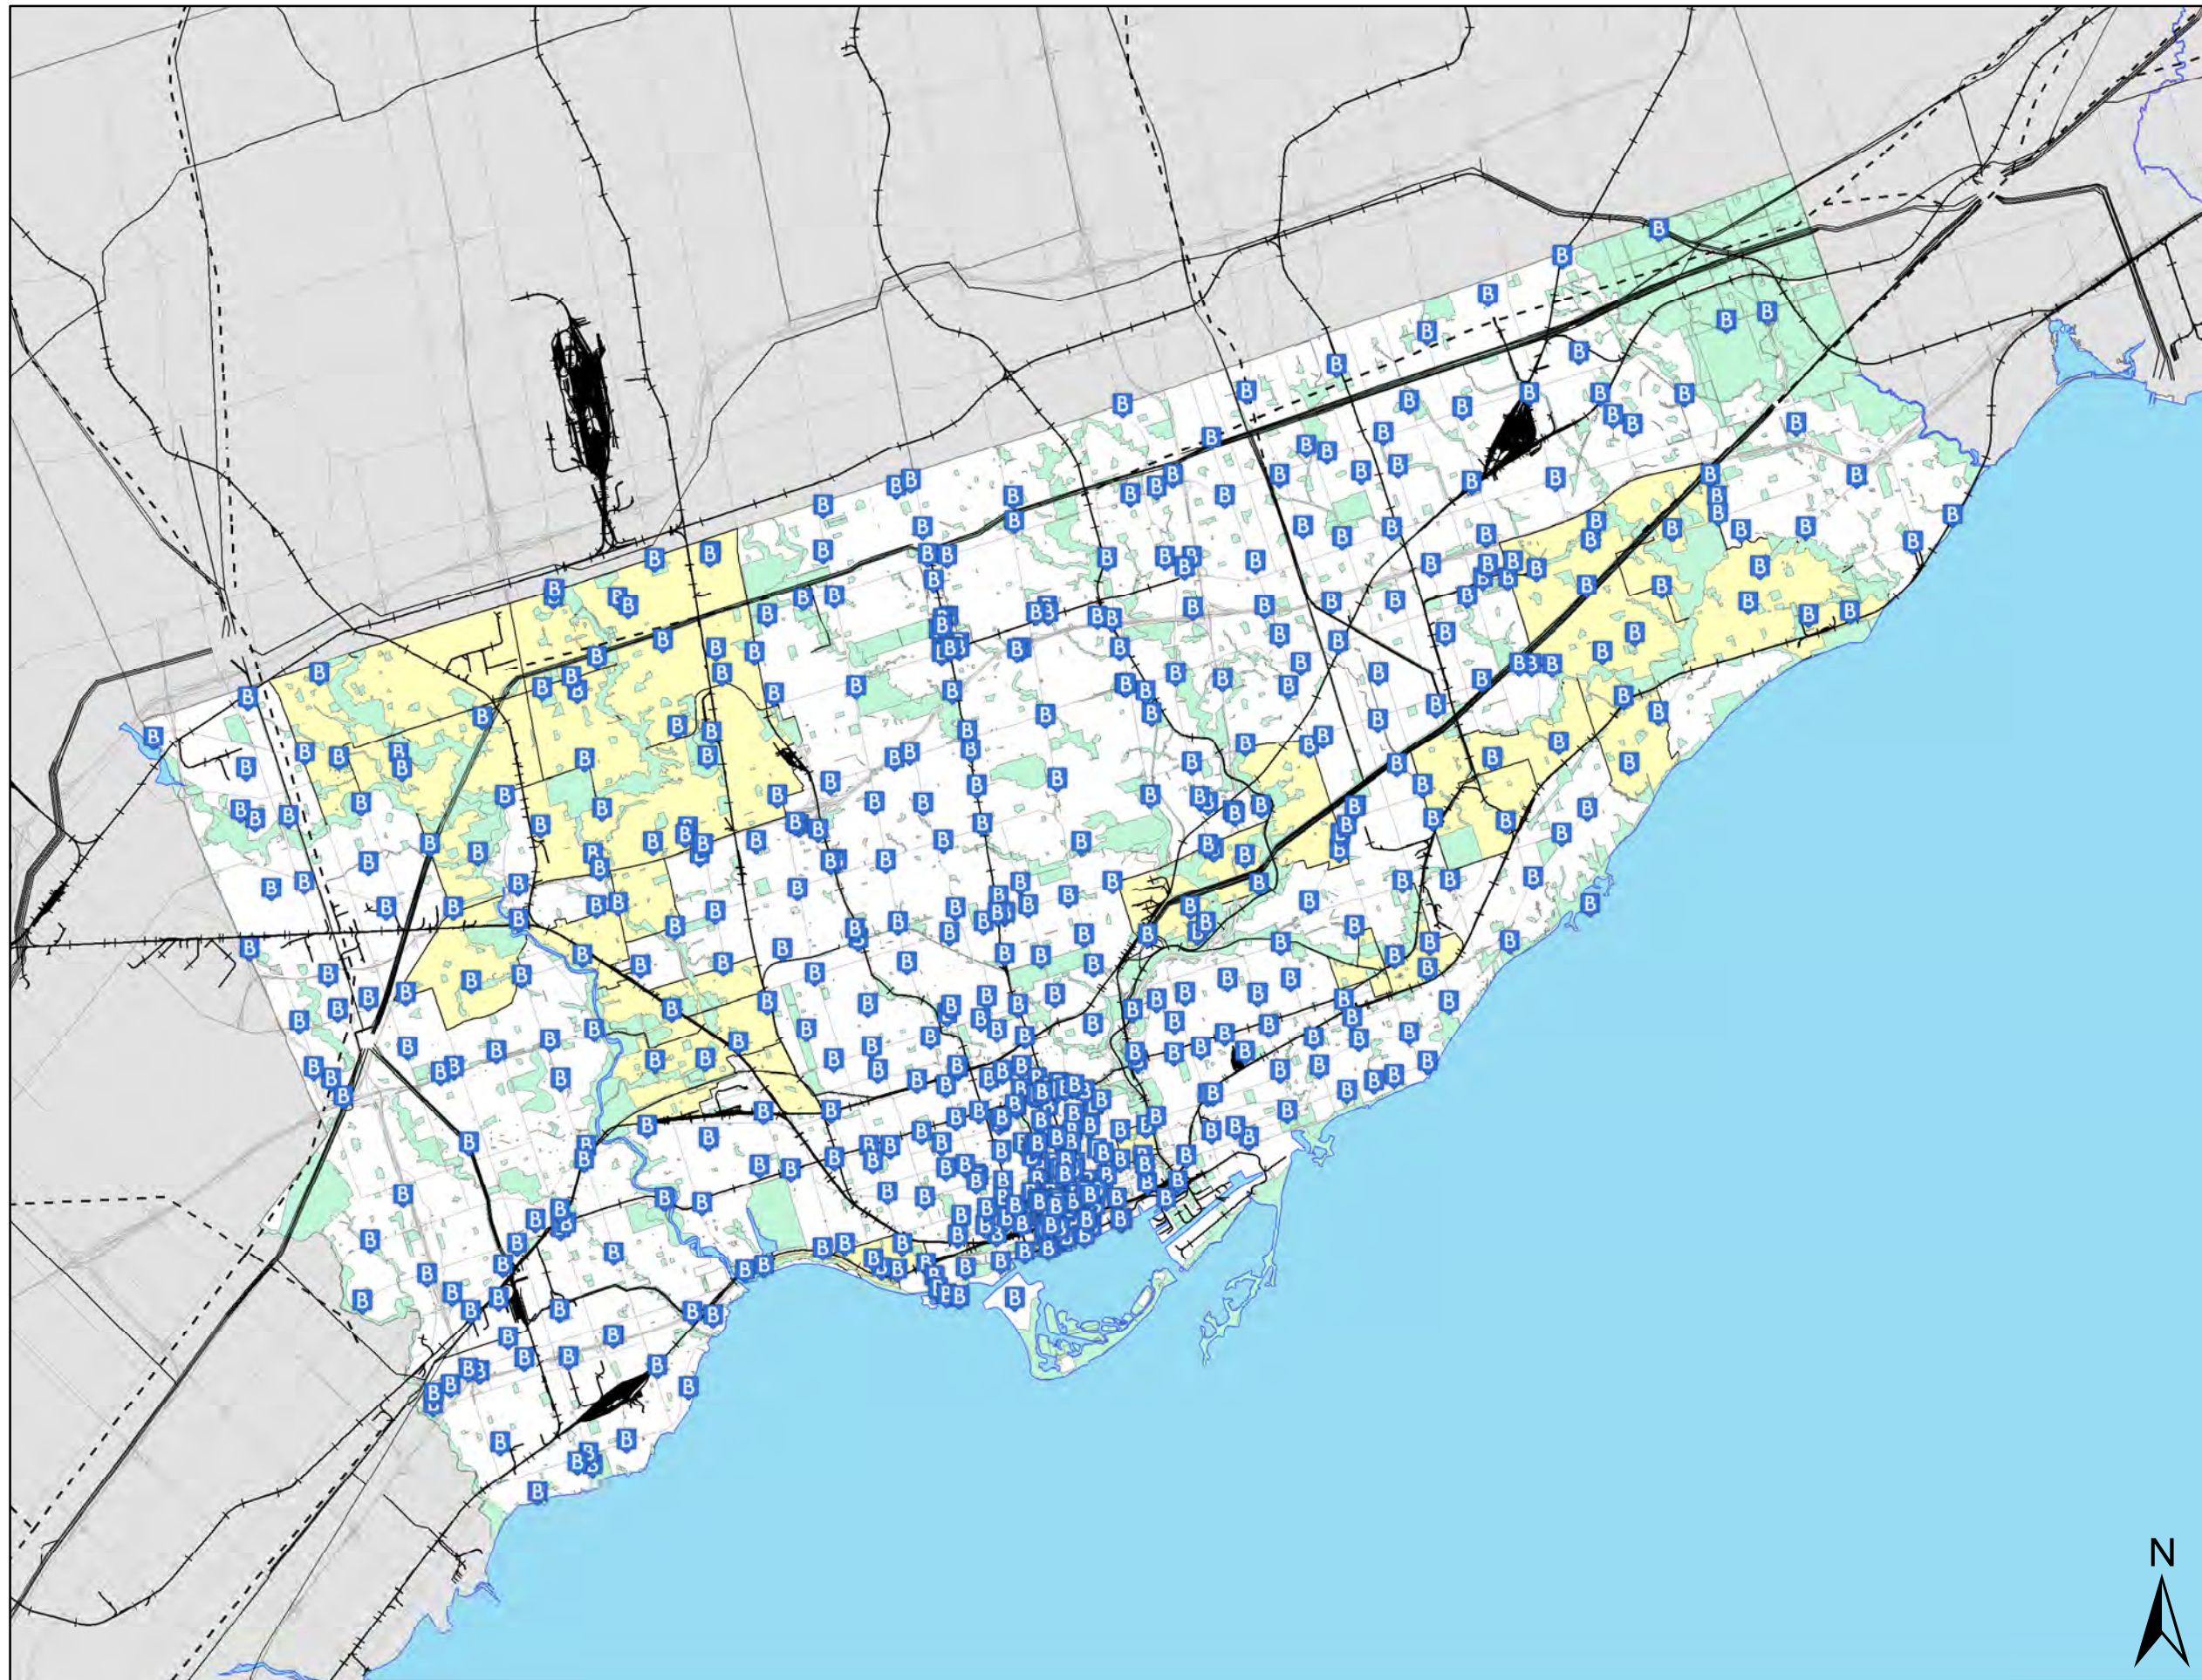

MAP 6

TORONTO BROADBAND STUDY

Wireless Network

Legend

-  Bell_TO
-  Rogers_TO
-  Telus_TO
-  Freedom_TO
-  Power Transmission Lines
-  Utilities-Power, Pipeline etc.
-  Railroad
-  Water
-  Green Space
-  Neighbourhood Improvement Areas
-  Road Network

MAP 6A

0.17 0.35 0.7 1.05 1.4 Km

TORONTO BROADBAND STUDY

Rogers Communications

Legend

- - - Power Transmission Lines
- Utilities-Power,Pipeline etc.
- +—+ Railroad
- Water
- Green Space
- Neighbourhood Improvement Areas
- Road Network
- Rogers_TO

MAP 7

0 1 2 4 6 8 Km

TORONTO BROADBAND STUDY

Bell Mobility

Legend

- - - Power Transmission Lines
- Utilities-Power,Pipeline etc.
- +—+ Railroad
- Water
- Green Space
- Neighbourhood Improvement Areas
- Road Network
- Bell_TO

MAP 8

0 1 2 4 6 8 Km

TORONTO BROADBAND STUDY

Freedom Mobile

Legend

- - - Power Transmission Lines
- Utilities-Power,Pipeline etc.
- +—+ Railroad
- Water
- Green Space
- Neighbourhood Improvement Areas
- Road Network
- Freedom_TO