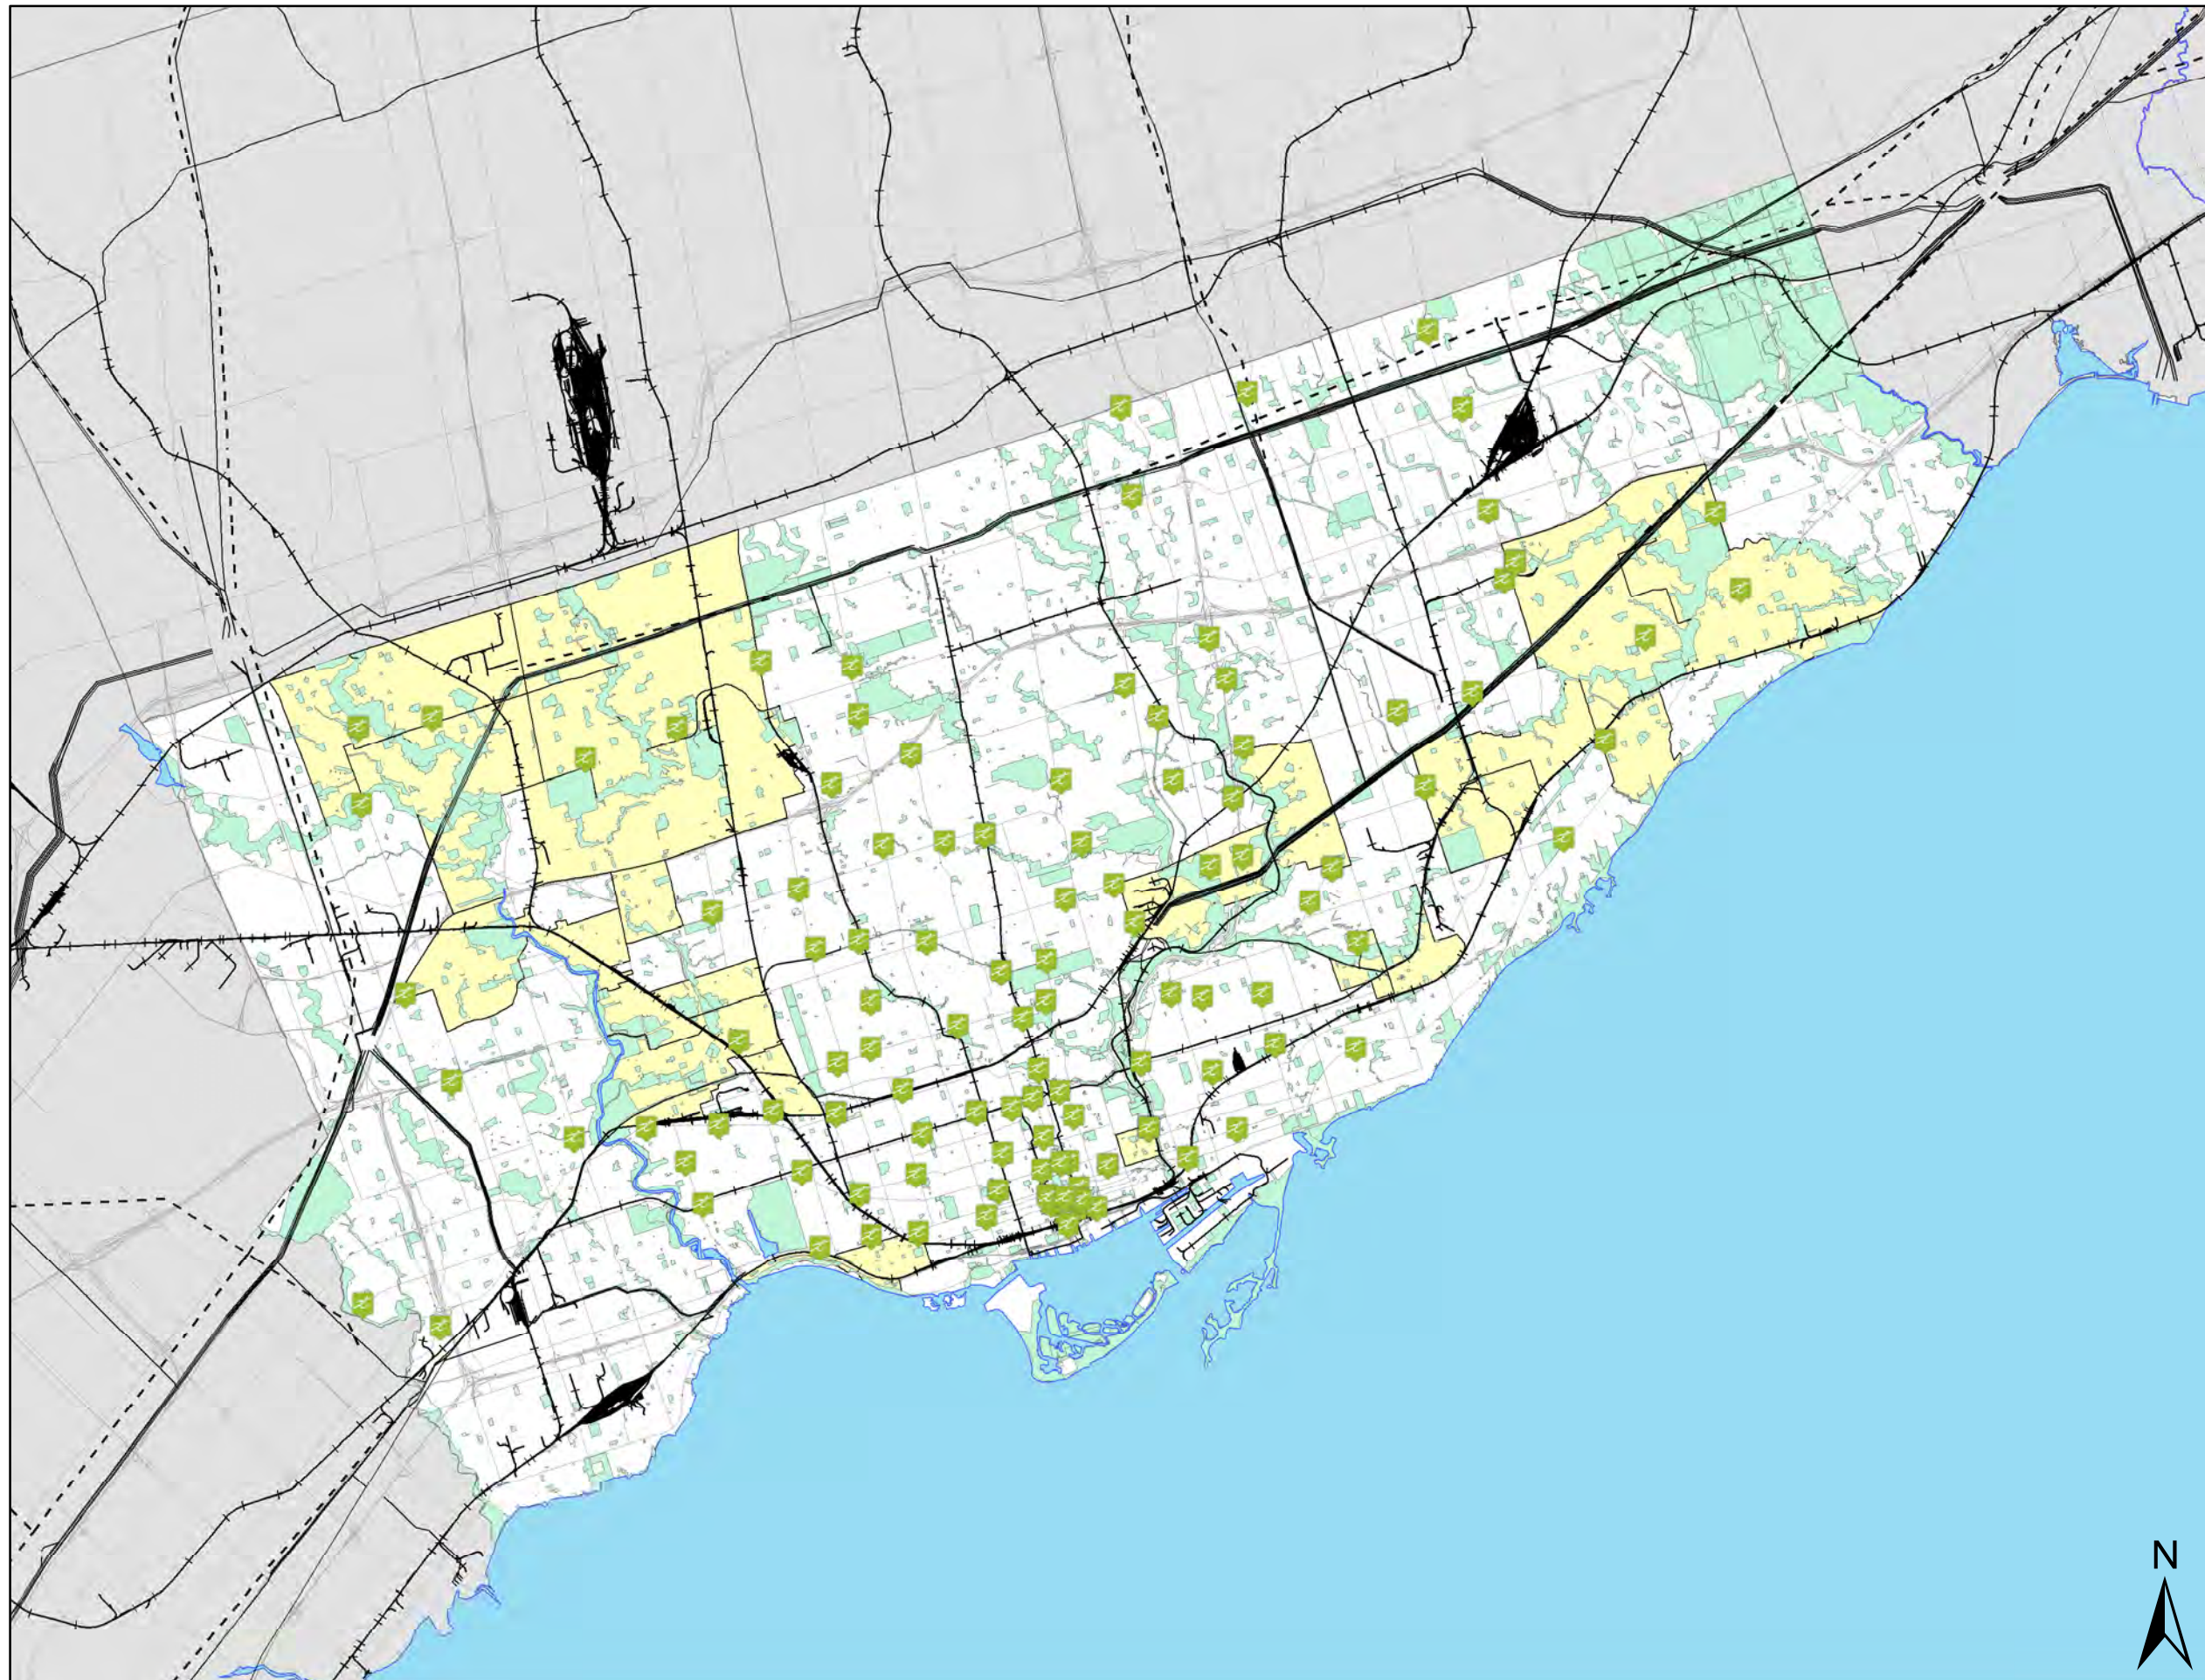

MAP 8

0 1 2 4 6 8 Km

TORONTO BROADBAND STUDY

Freedom Mobile

Legend

- - - Power Transmission Lines
- Utilities-Power,Pipeline etc.
- +—+ Railroad
- Water
- Green Space
- Neighbourhood Improvement Areas
- Road Network
- Freedom_TO

MAP 9

0 1 2 4 6 8 Km

TORONTO BROADBAND STUDY

Telus Mobility

Legend

- - - Power Transmission Lines
- Utilities-Power,Pipeline etc.
- +— Railroad
- Water
- Green Space
- Neighbourhood Improvement Areas
- Road Network
- Telus_TO

MAP 10

0 1 2 4 6 8 Km

TORONTO BROADBAND STUDY

Toronto Public Library (TPL)

Legend

-  Non-Broadband - TPL (<50Mbps)
-  TPL locations (All Free WiFi)
-  Power Transmission Lines
-  Utilities-Power, Pipeline etc.
-  Railroad
-  Water
-  Green Space
-  Neighbourhood Improvement Areas
-  Road Network

* All other TPL locations have broadband service (>50Mbps)

MAP 11

0 1 2 4 6 8 Km