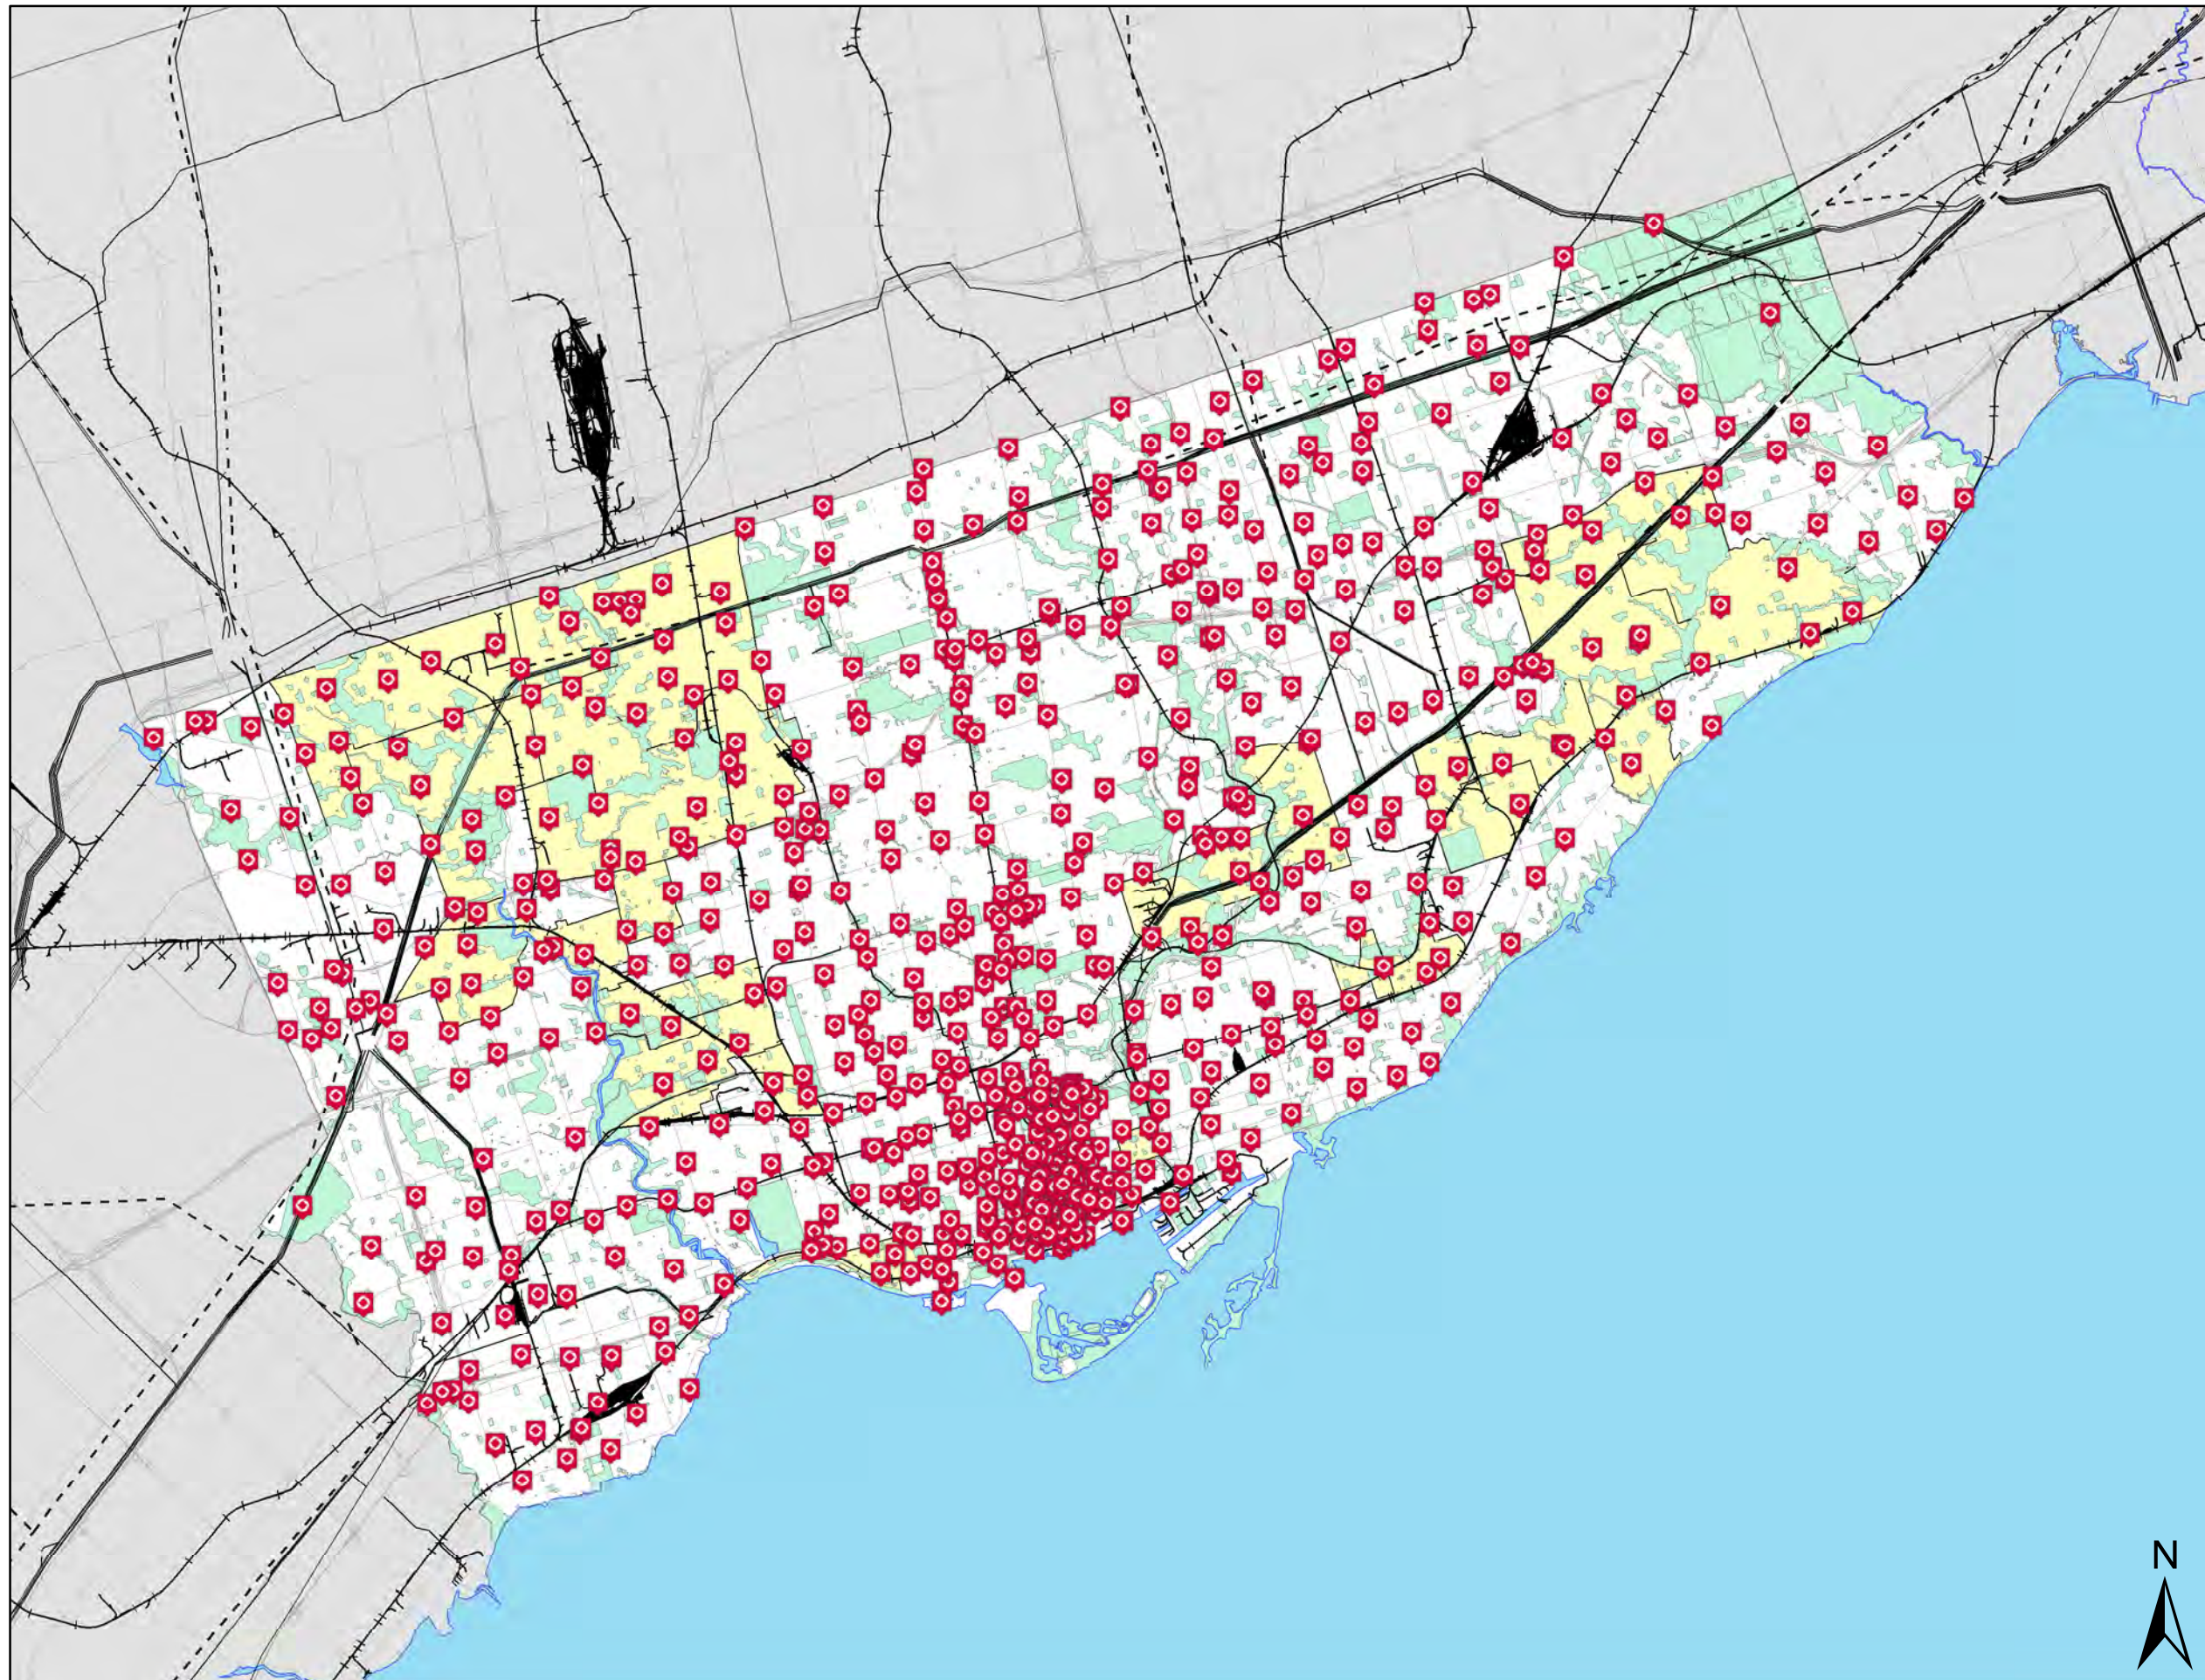

MAP 6

TORONTO BROADBAND STUDY

Wireless Network

Legend

-  Bell_TO
-  Rogers_TO
-  Telus_TO
-  Freedom_TO
-  Power Transmission Lines
-  Utilities-Power, Pipeline etc.
-  Railroad
-  Water
-  Green Space
-  Neighbourhood Improvement Areas
-  Road Network

MAP 6A

0.17 0.35 0.7 1.05 1.4 Km

TORONTO BROADBAND STUDY

Rogers Communications

Legend

- - - Power Transmission Lines
- Utilities-Power,Pipeline etc.
- +—+ Railroad
- Water
- Green Space
- Neighbourhood Improvement Areas
- Road Network
- Rogers_TO

MAP 7

0 1 2 4 6 8 Km

TORONTO BROADBAND STUDY

Bell Mobility

Legend

- - - Power Transmission Lines
- Utilities-Power,Pipeline etc.
- +—+ Railroad
- Water
- Green Space
- Neighbourhood Improvement Areas
- Road Network
- Bell_TO

MAP 8

0 1 2 4 6 8 Km

TORONTO BROADBAND STUDY

Freedom Mobile

Legend

- - - Power Transmission Lines
- Utilities-Power,Pipeline etc.
- +—+ Railroad
- Water
- Green Space
- Neighbourhood Improvement Areas
- Road Network
- Freedom_TO