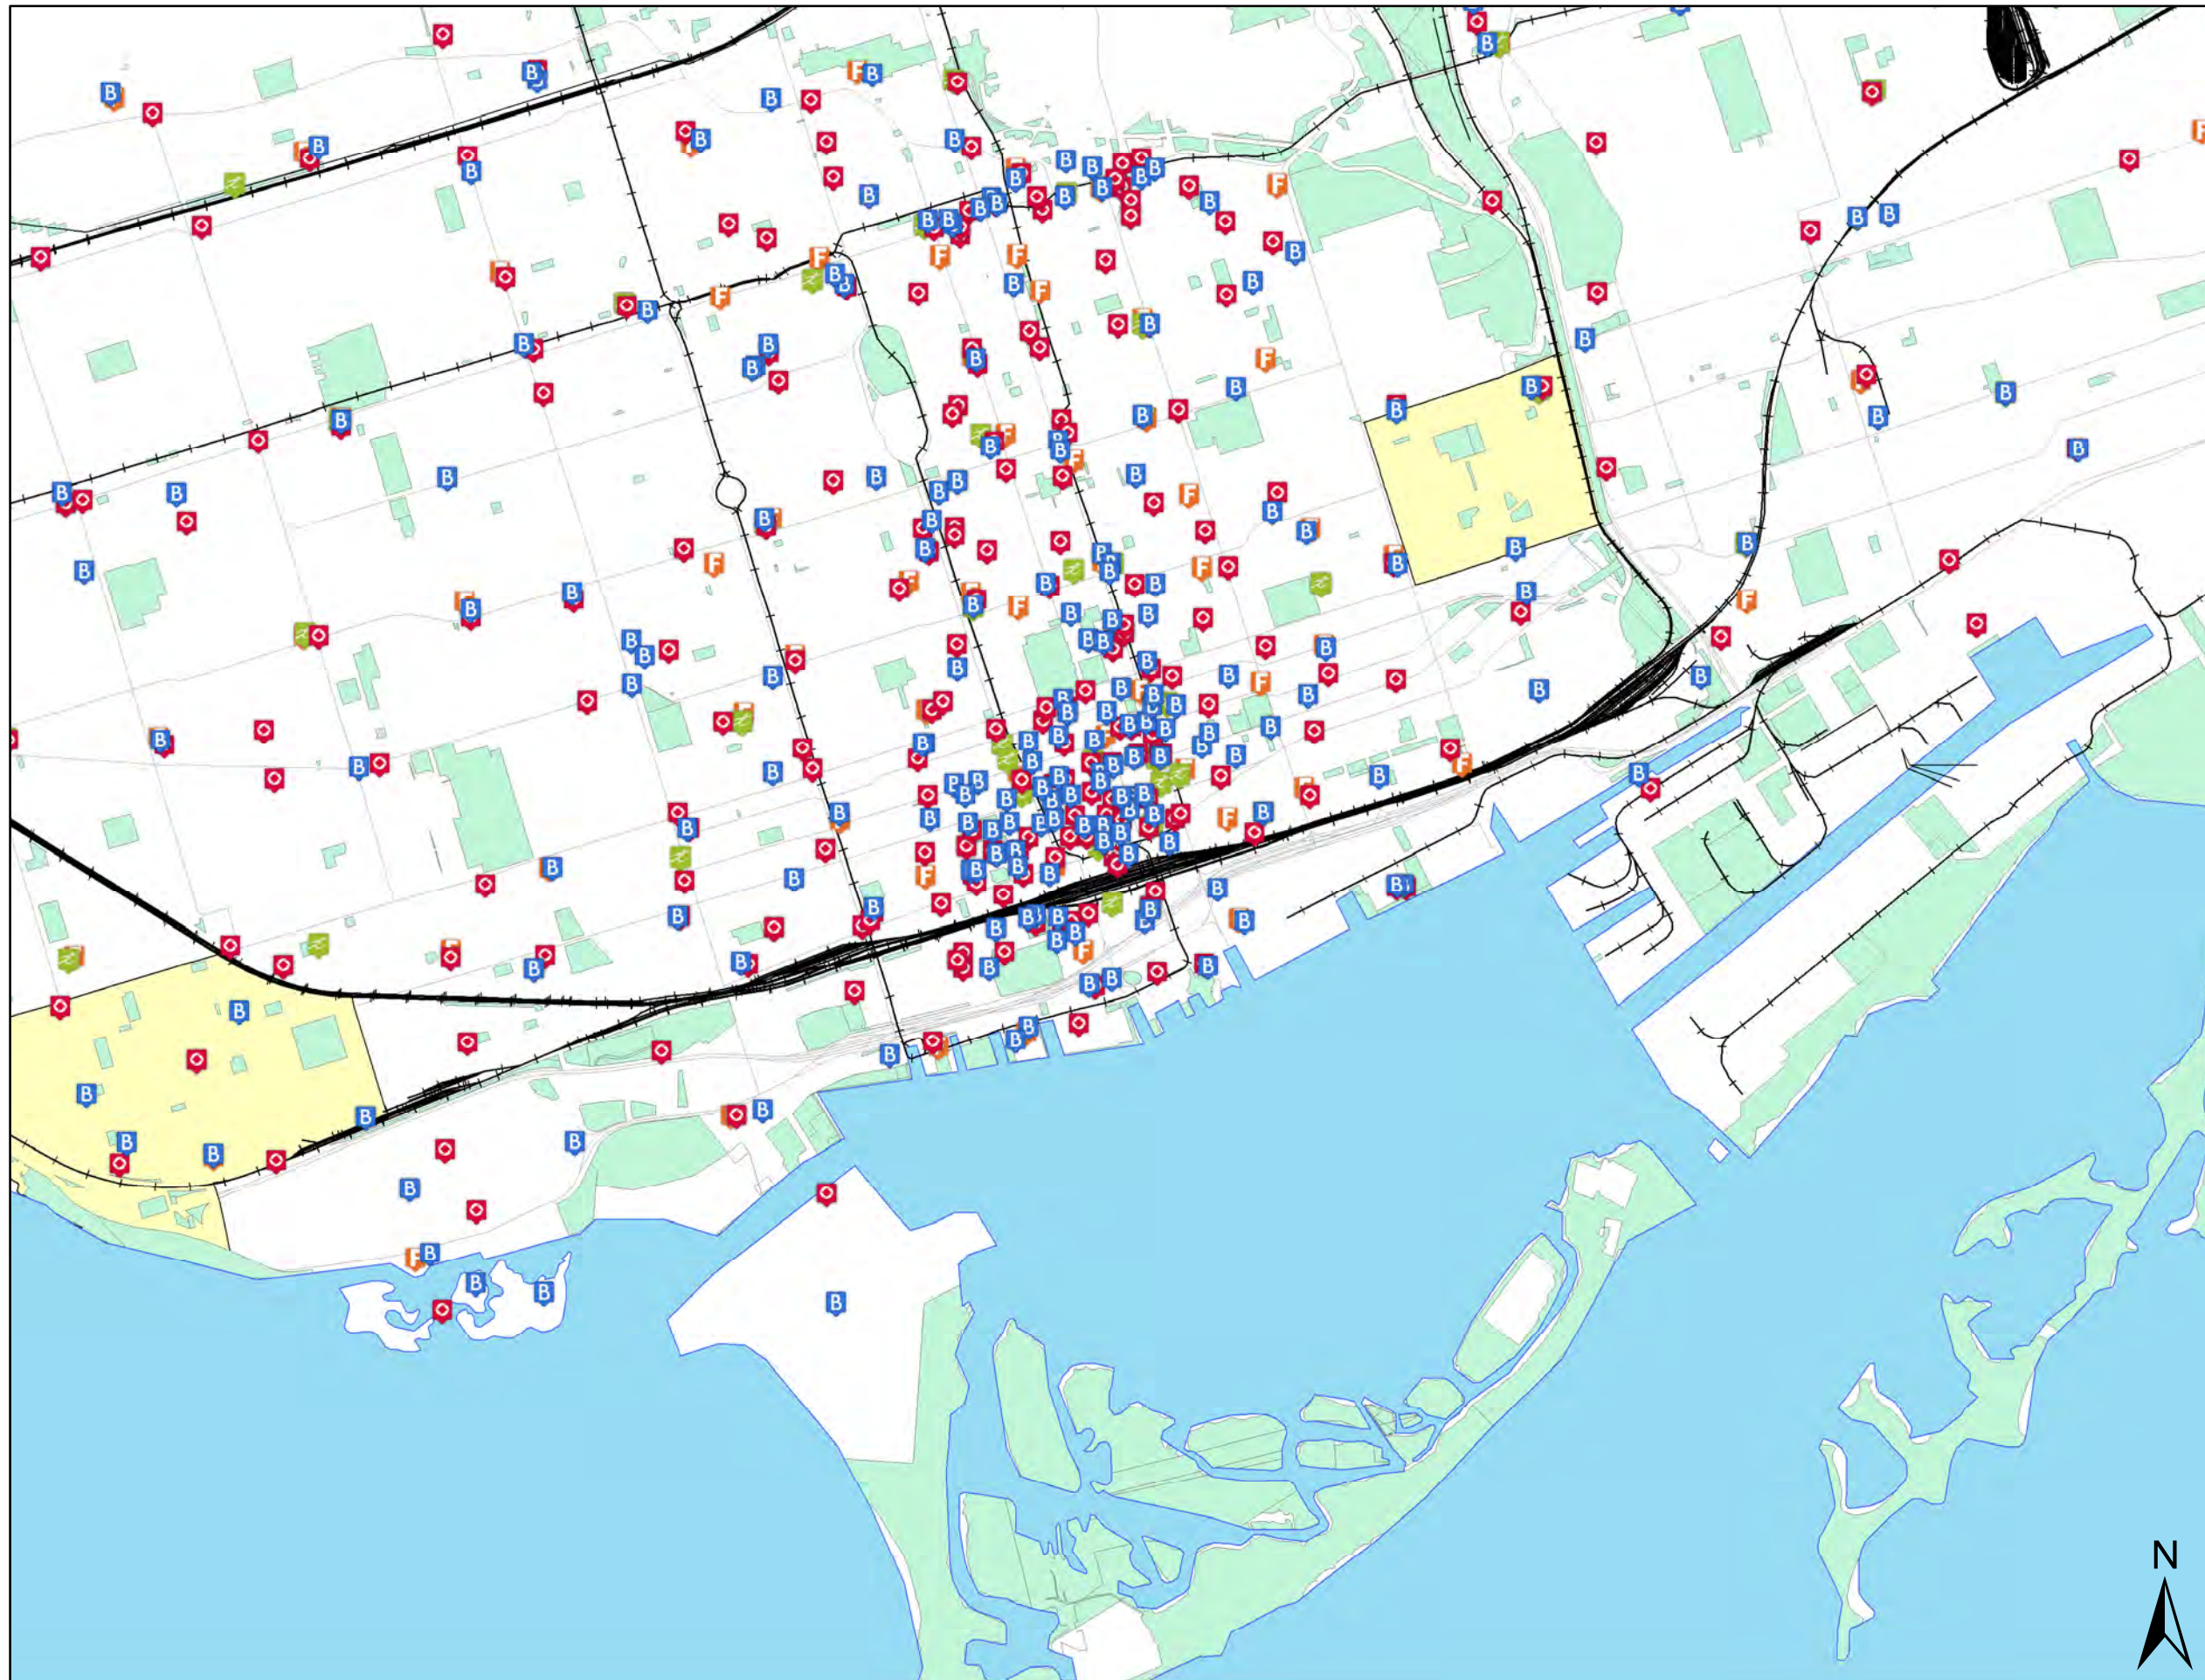

MAP 4

0 1 2 4 6 8 Km

TORONTO BROADBAND STUDY

GTAnet

Legend

- - - Power Transmission Lines
- Utilities-Power, Pipeline etc.
- +— Railroad
- Water
- Green Space
- Neighbourhood Improvement Areas
- Road Network
- GTAnet
- ORION Locations
- 🎓 Universities, Colleges, Institutions

MAP 5

0 1 2 4 6 8 Km

TORONTO BROADBAND STUDY

Wireless Network

Legend

-  Bell_TO
-  Rogers_TO
-  Telus_TO
-  Freedom_TO
-  Power Transmission Lines
-  Utilities-Power,Pipeline etc.
-  Railroad
-  Water
-  Green Space
-  Neighbourhood Improvement Areas
-  Road Network

MAP 6

TORONTO BROADBAND STUDY

Wireless Network

Legend

-  Bell_TO
-  Rogers_TO
-  Telus_TO
-  Freedom_TO
-  Power Transmission Lines
-  Utilities-Power, Pipeline etc.
-  Railroad
-  Water
-  Green Space
-  Neighbourhood Improvement Areas
-  Road Network