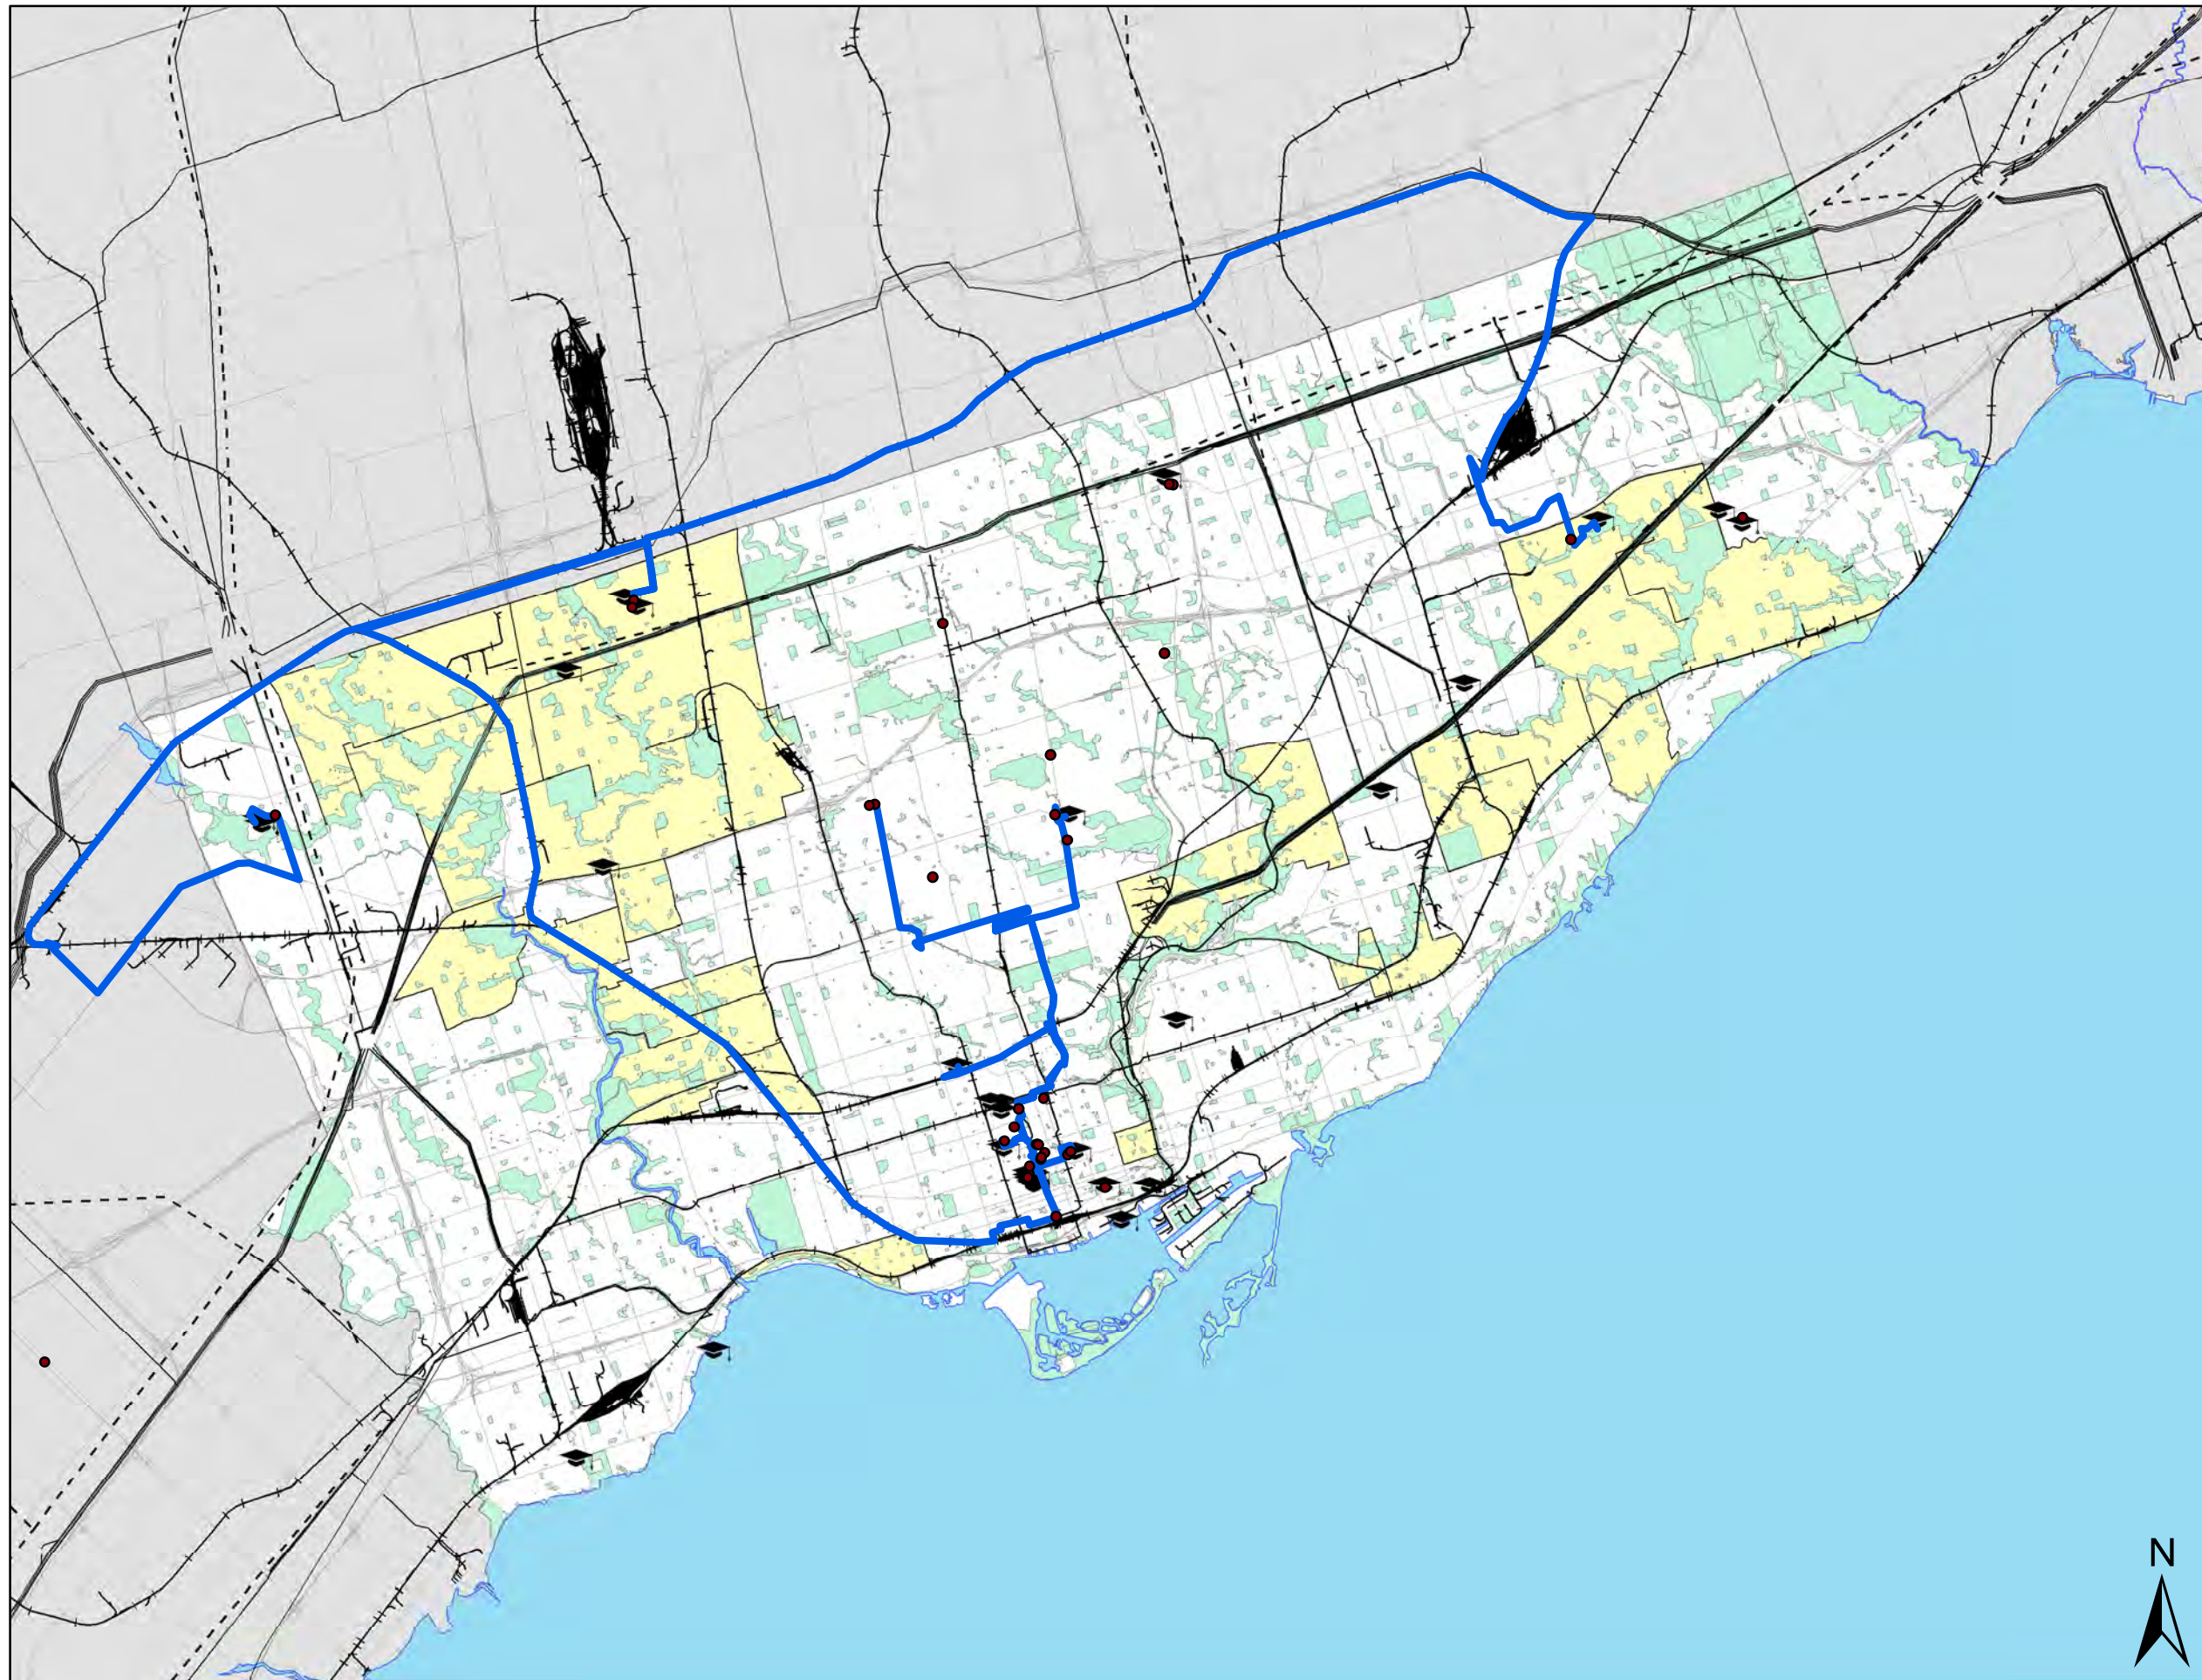

MAP 3

0 1 2 4 6 8 Km

TORONTO BROADBAND STUDY

COGECO

Legend

- - - Power Transmission Lines
- Utilities-Power,Pipeline etc.
- +— Railroad
- Water
- Green Space
- Neighbourhood Improvement Areas
- Road Network
- cogecofibre

MAP 3A

0 0.20.4 0.8 1.2 1.6 Km

TORONTO BROADBAND STUDY

HYDRO TELECOM

Legend

- - - Power Transmission Lines
- Utilities-Power,Pipeline etc.
- +— Railroad
- Water
- Green Space
- Neighbourhood Improvement Areas
- Road Network
- Hydro Telecom

MAP 4

0 1 2 4 6 8 Km

TORONTO BROADBAND STUDY

GTAnet

Legend

- - - Power Transmission Lines
- Utilities-Power, Pipeline etc.
- +— Railroad
- Water
- Green Space
- Neighbourhood Improvement Areas
- Road Network
- GTAnet
- ORION Locations
- 🎓 Universities, Colleges, Institutions

MAP 5

0 1 2 4 6 8 Km

TORONTO BROADBAND STUDY

Wireless Network

Legend

-  Bell_TO
-  Rogers_TO
-  Telus_TO
-  Freedom_TO
-  Power Transmission Lines
-  Utilities-Power,Pipeline etc.
-  Railroad
-  Water
-  Green Space
-  Neighbourhood Improvement Areas
-  Road Network