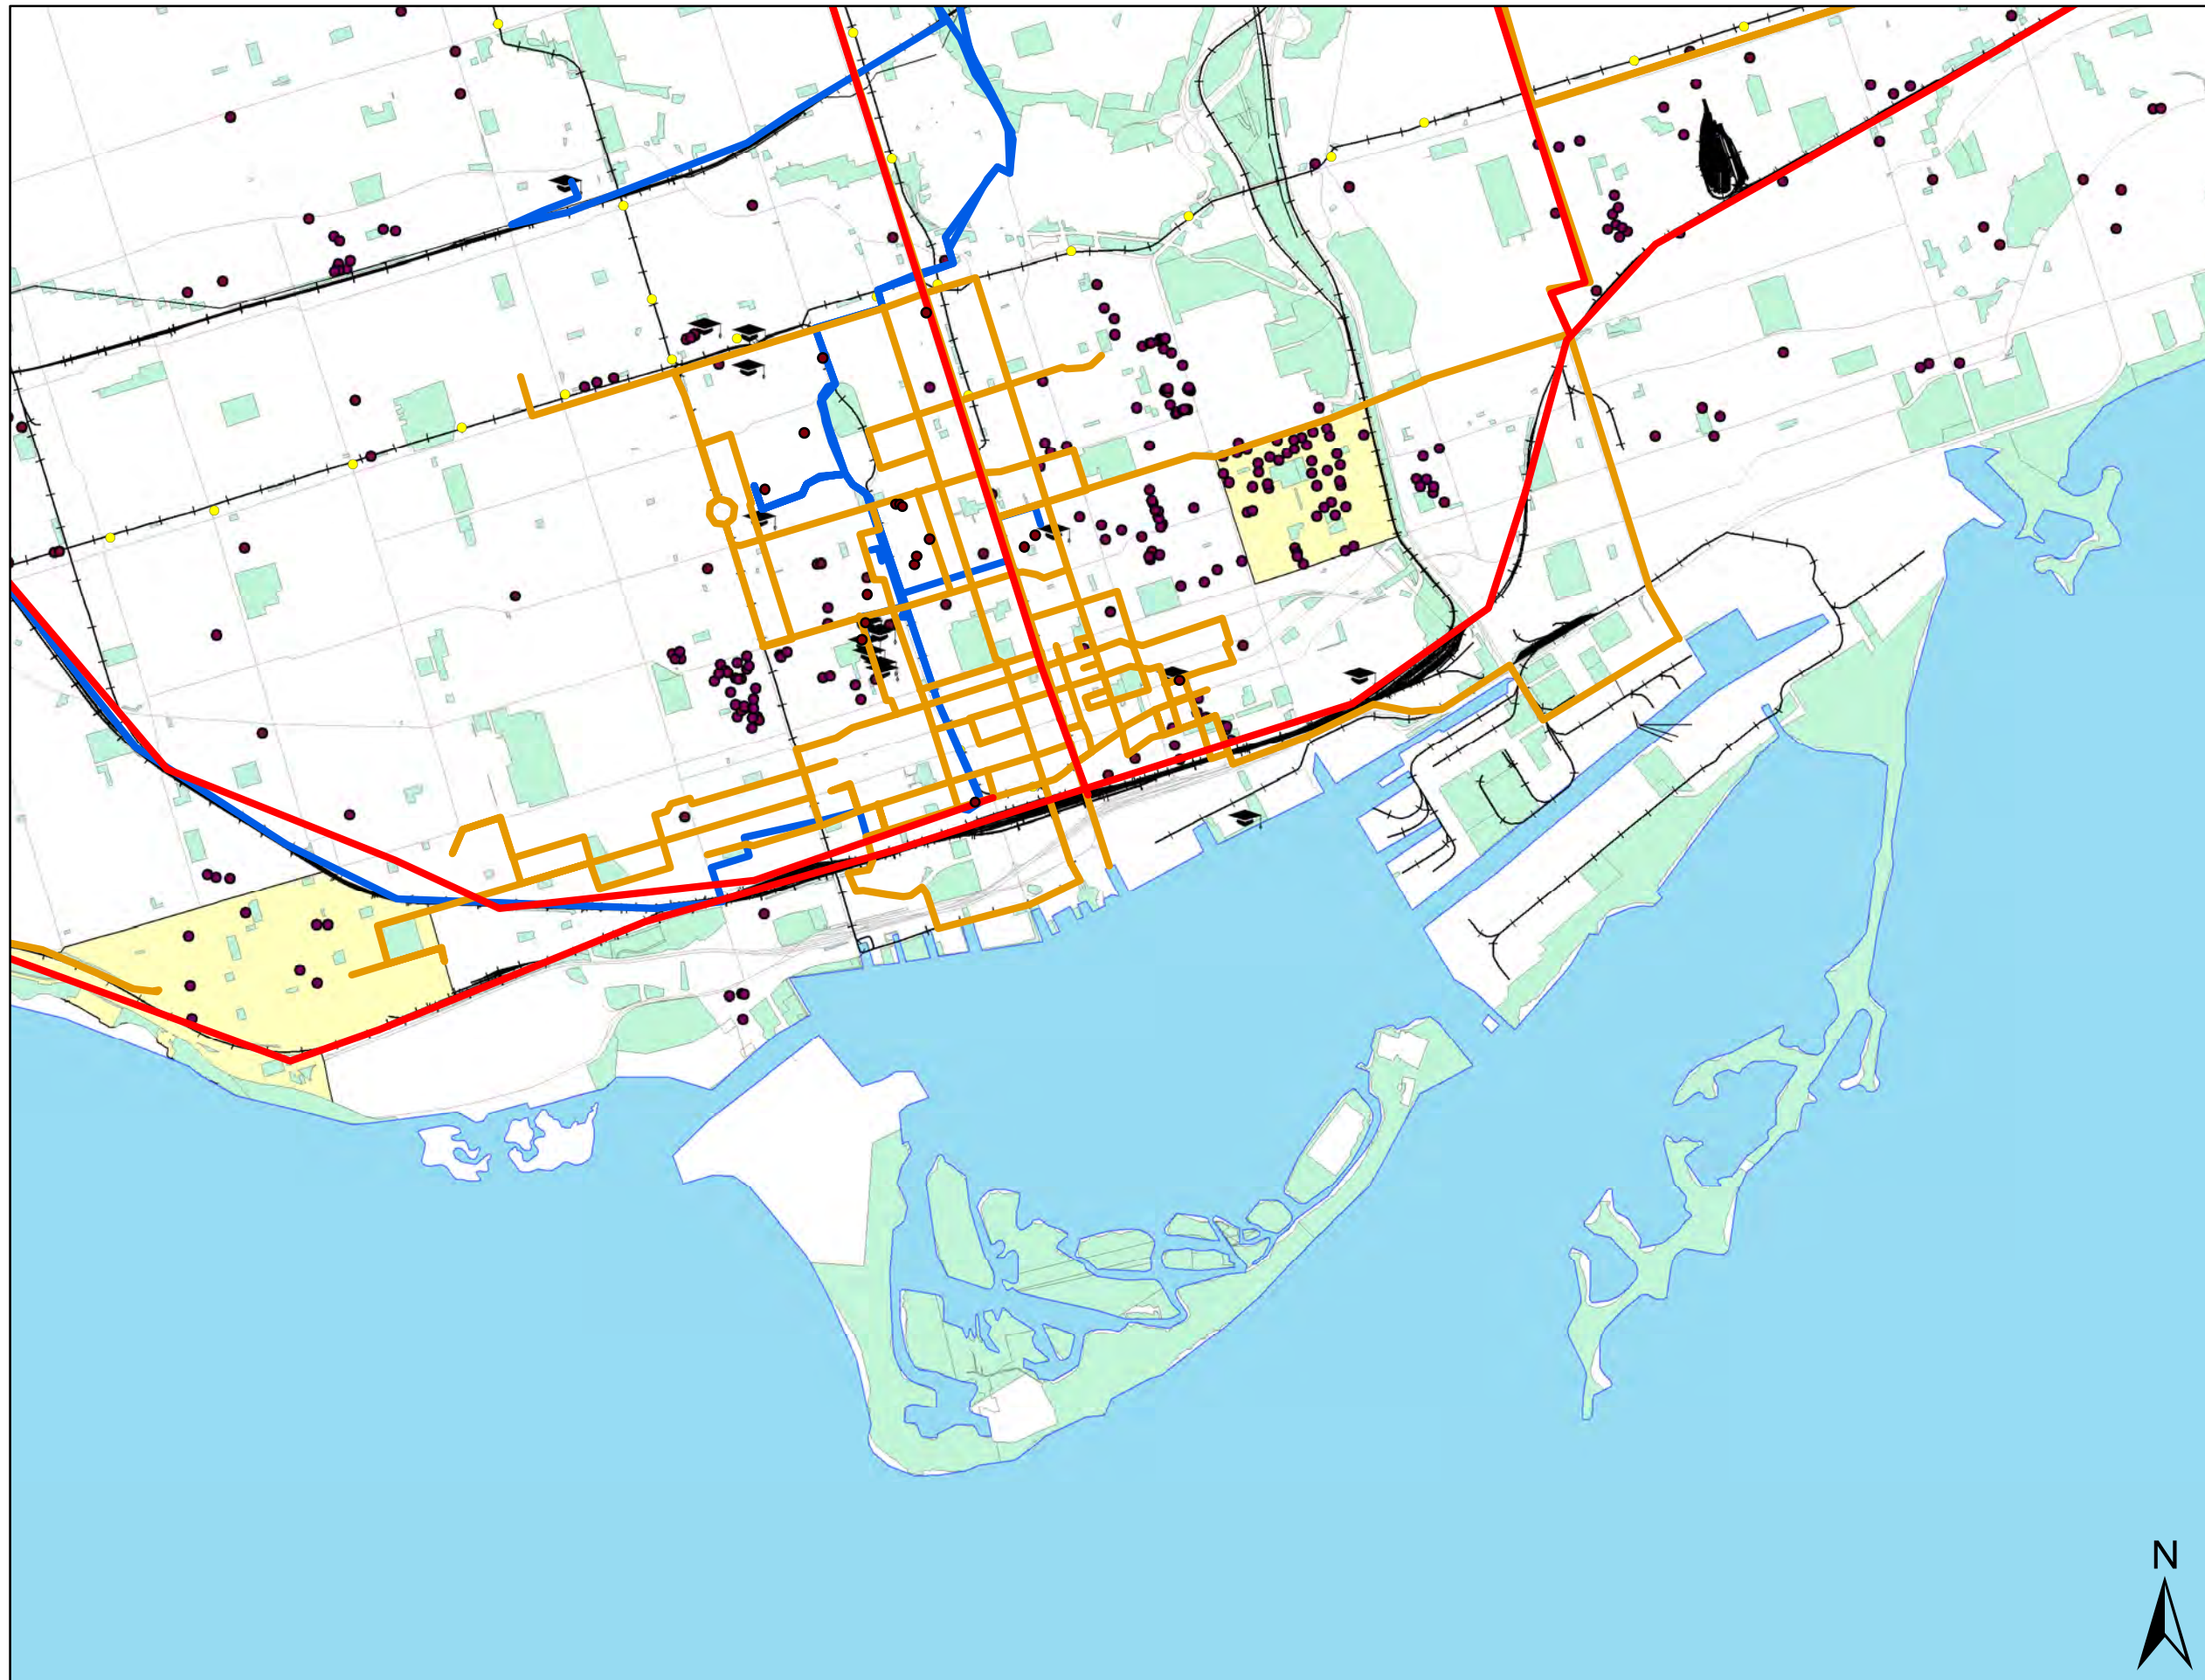

MAP 1

0 1 2 4 6 8 Km

TORONTO BROADBAND STUDY

Fibre Network Legend

- - - Power Transmission Lines
- Utilities-Power,Pipeline etc.
- +— Railroad
- Water
- Green Space
- Neighbourhood Improvement Areas
- Road Network
- GTAnet
- ORION locations
- Hydro_Telecom
- cogecofibre

MAP 2

TORONTO BROADBAND STUDY

Fibre Network

Legend

- - - Power Transmission Lines
- Utilities-Power,Pipeline etc.
- Railroad
- Water
- Green Space
- Neighbourhood Improvement Areas
- Road Network
- GTAnet
- ORION locations
- Hydro_Telecom
- cogecofibre
- Universities, Colleges, Institutions
- TCHC Buildings

MAP 2A

0 0.25 0.5 1 1.5 2 Km

TORONTO BROADBAND STUDY

COGECO

Legend

- - - Power Transmission Lines
- Utilities-Power,Pipeline etc.
- +— Railroad
- Water
- Green Space
- Neighbourhood Improvement Areas
- Road Network
- cogecofibre

MAP 3

0 1 2 4 6 8 Km

TORONTO BROADBAND STUDY

COGECO

Legend

- - - Power Transmission Lines
- Utilities-Power,Pipeline etc.
- +— Railroad
- Water
- Green Space
- Neighbourhood Improvement Areas
- Road Network
- cogecofibre