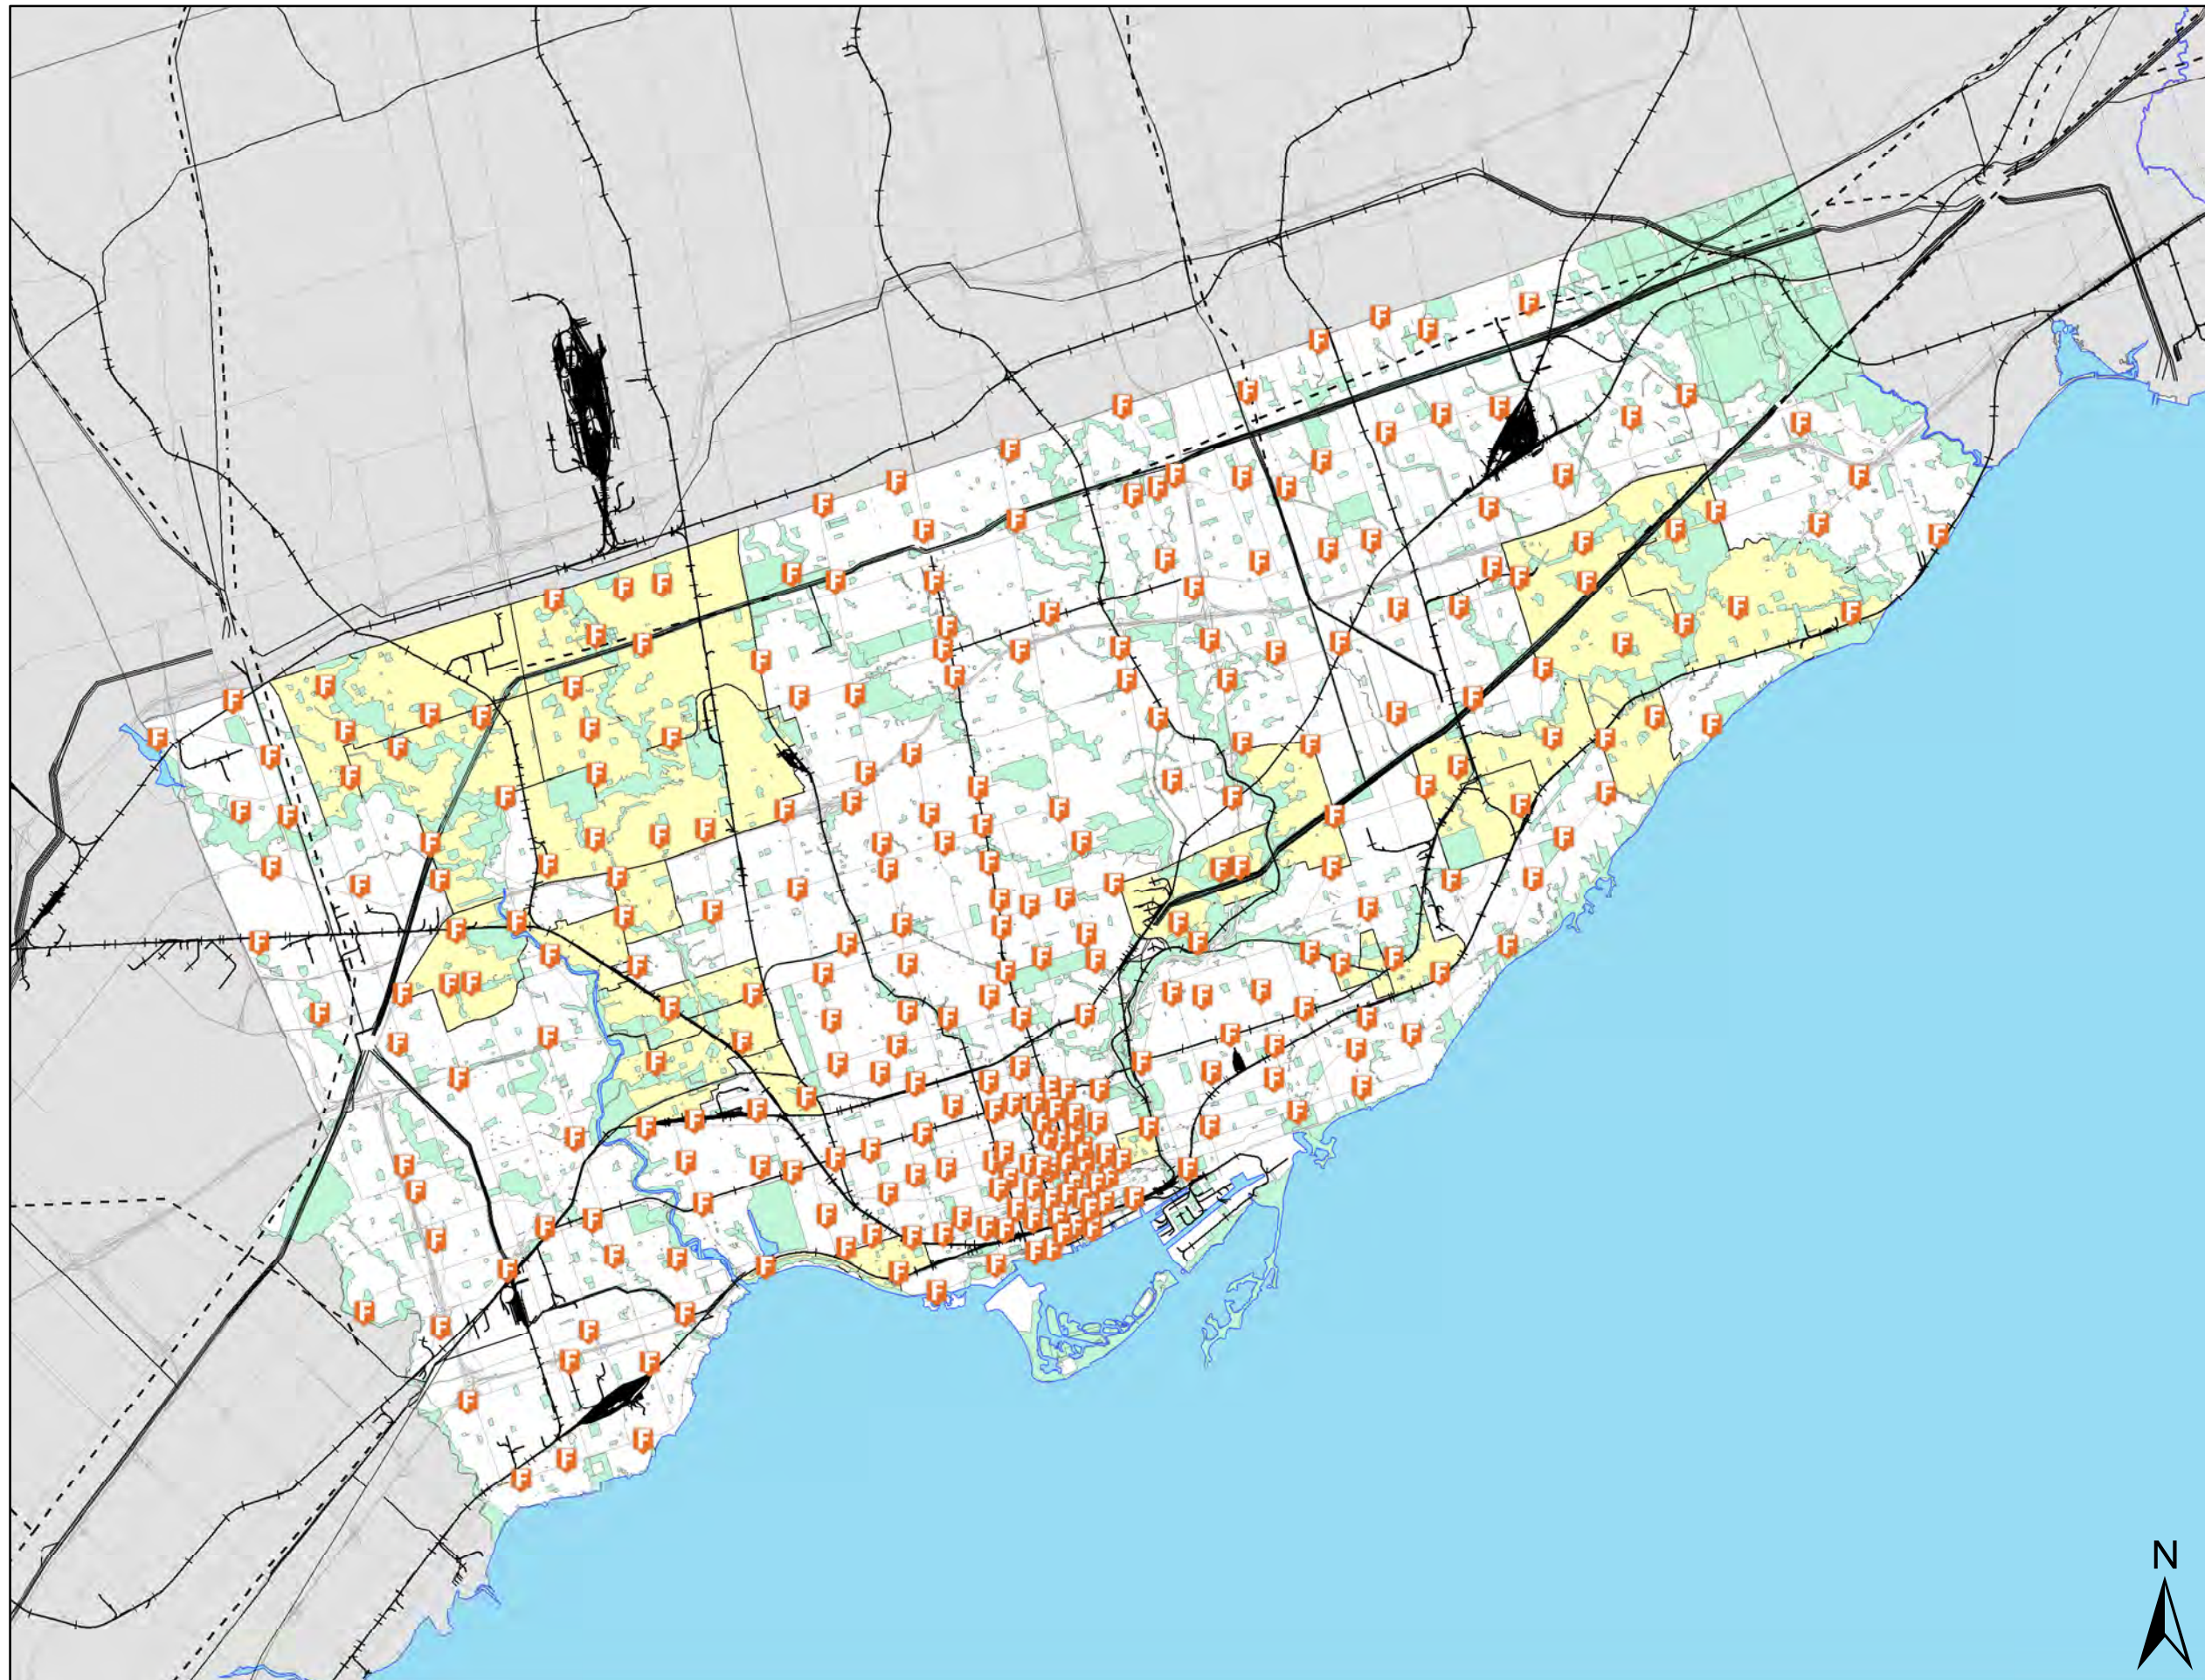

MAP 7

0 1 2 4 6 8 Km

TORONTO BROADBAND STUDY

Bell Mobility

Legend

- - - Power Transmission Lines
- Utilities-Power,Pipeline etc.
- +—+ Railroad
- Water
- Green Space
- Neighbourhood Improvement Areas
- Road Network
- Bell_TO

MAP 8

0 1 2 4 6 8 Km

TORONTO BROADBAND STUDY

Freedom Mobile

Legend

- - - Power Transmission Lines
- Utilities-Power,Pipeline etc.
- +—+ Railroad
- Water
- Green Space
- Neighbourhood Improvement Areas
- Road Network
- Freedom_TO

MAP 9

0 1 2 4 6 8 Km

TORONTO BROADBAND STUDY

Telus Mobility

Legend

- - - Power Transmission Lines
- Utilities-Power,Pipeline etc.
- +— Railroad
- Water
- Green Space
- Neighbourhood Improvement Areas
- Road Network
- Telus_TO