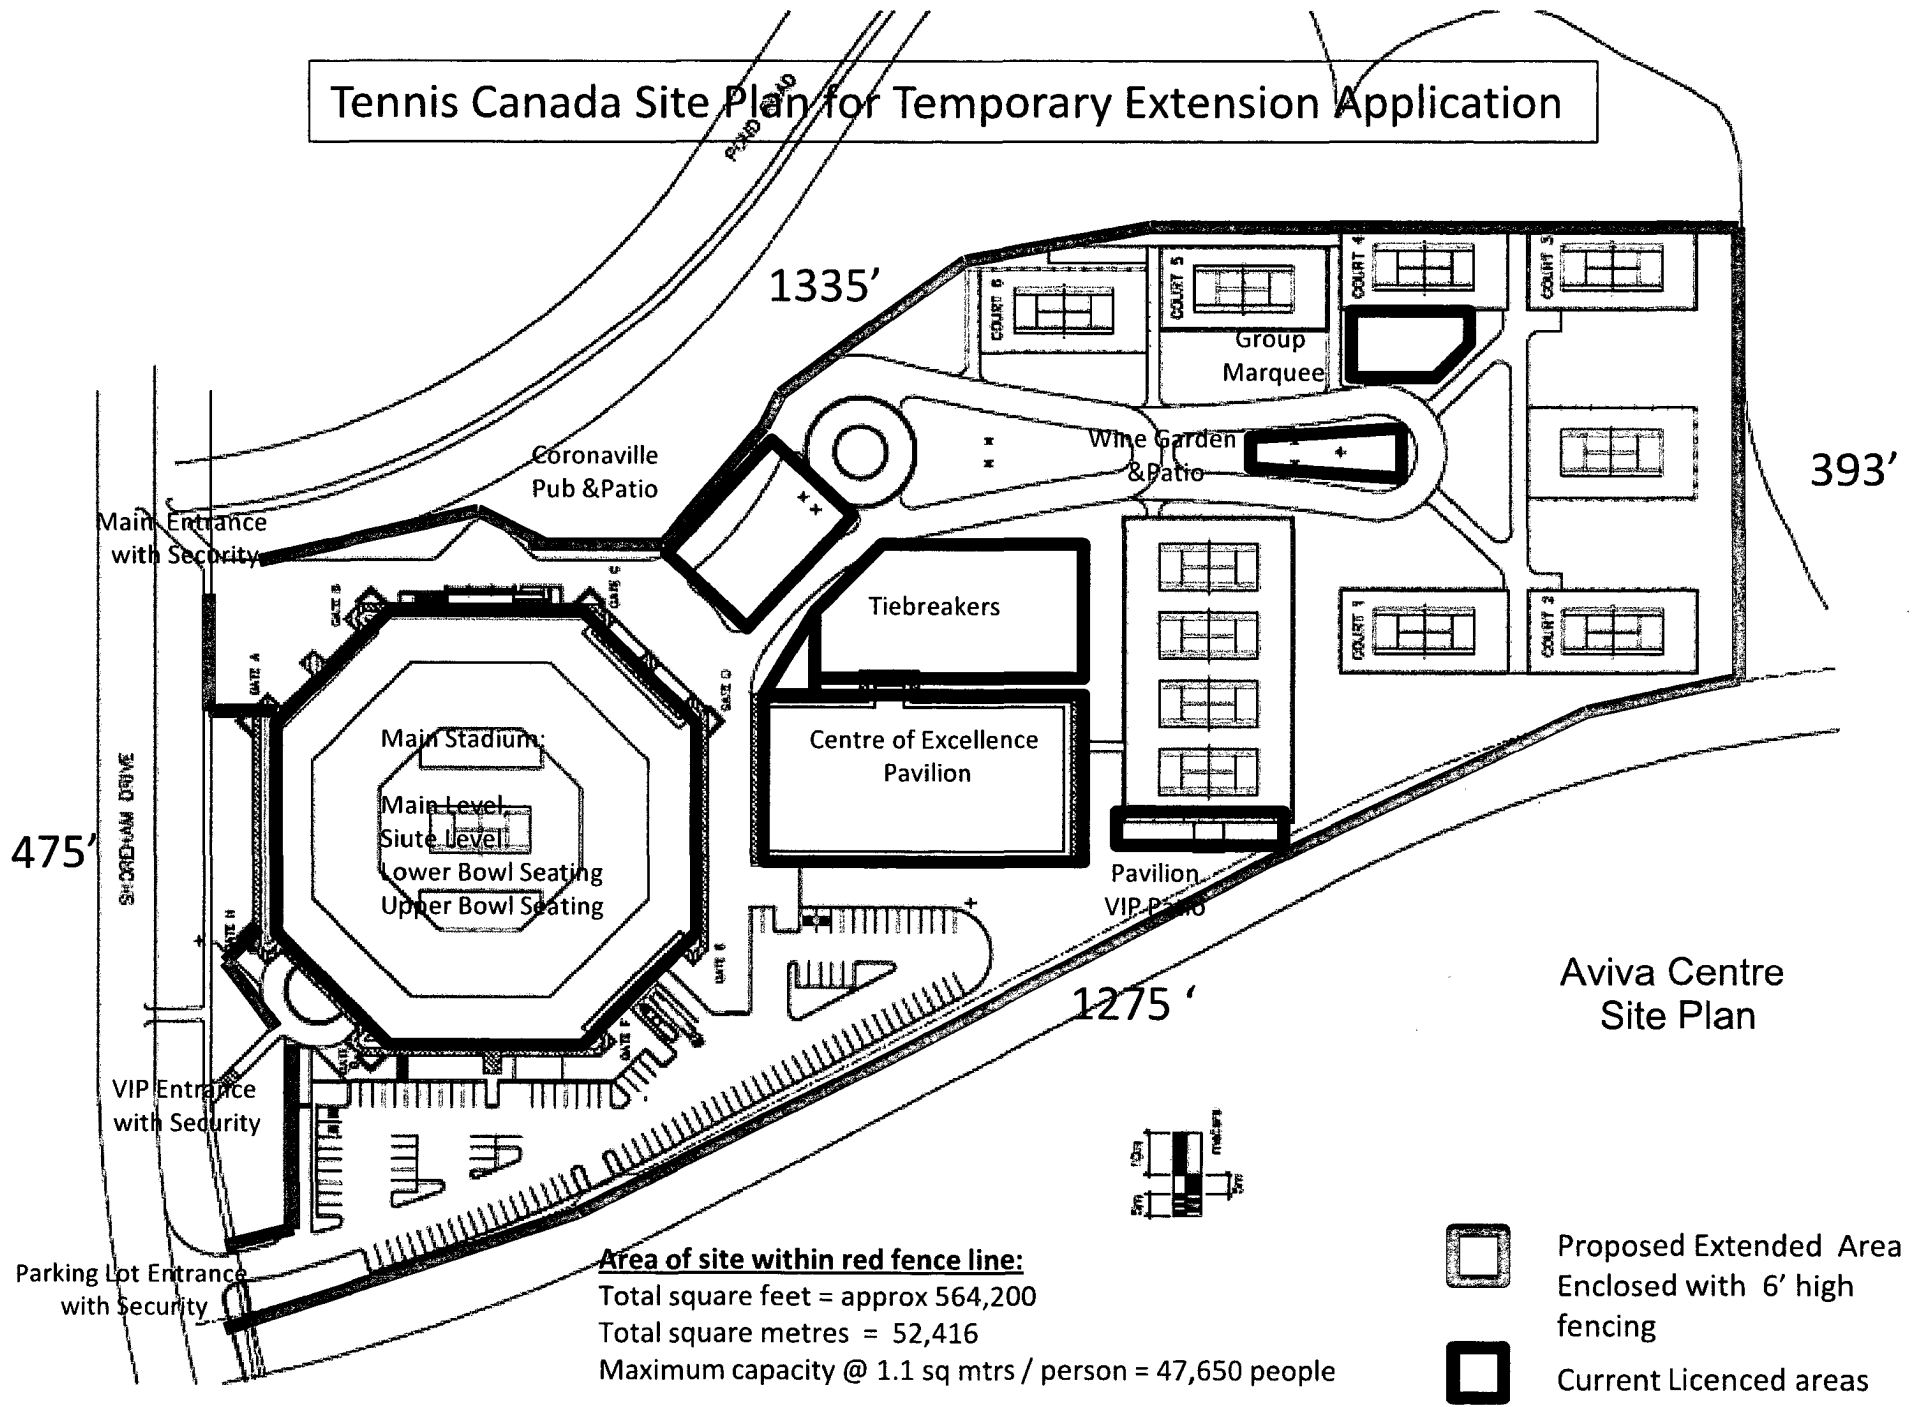

Tennis Canada Site Plan for Temporary Extension Application