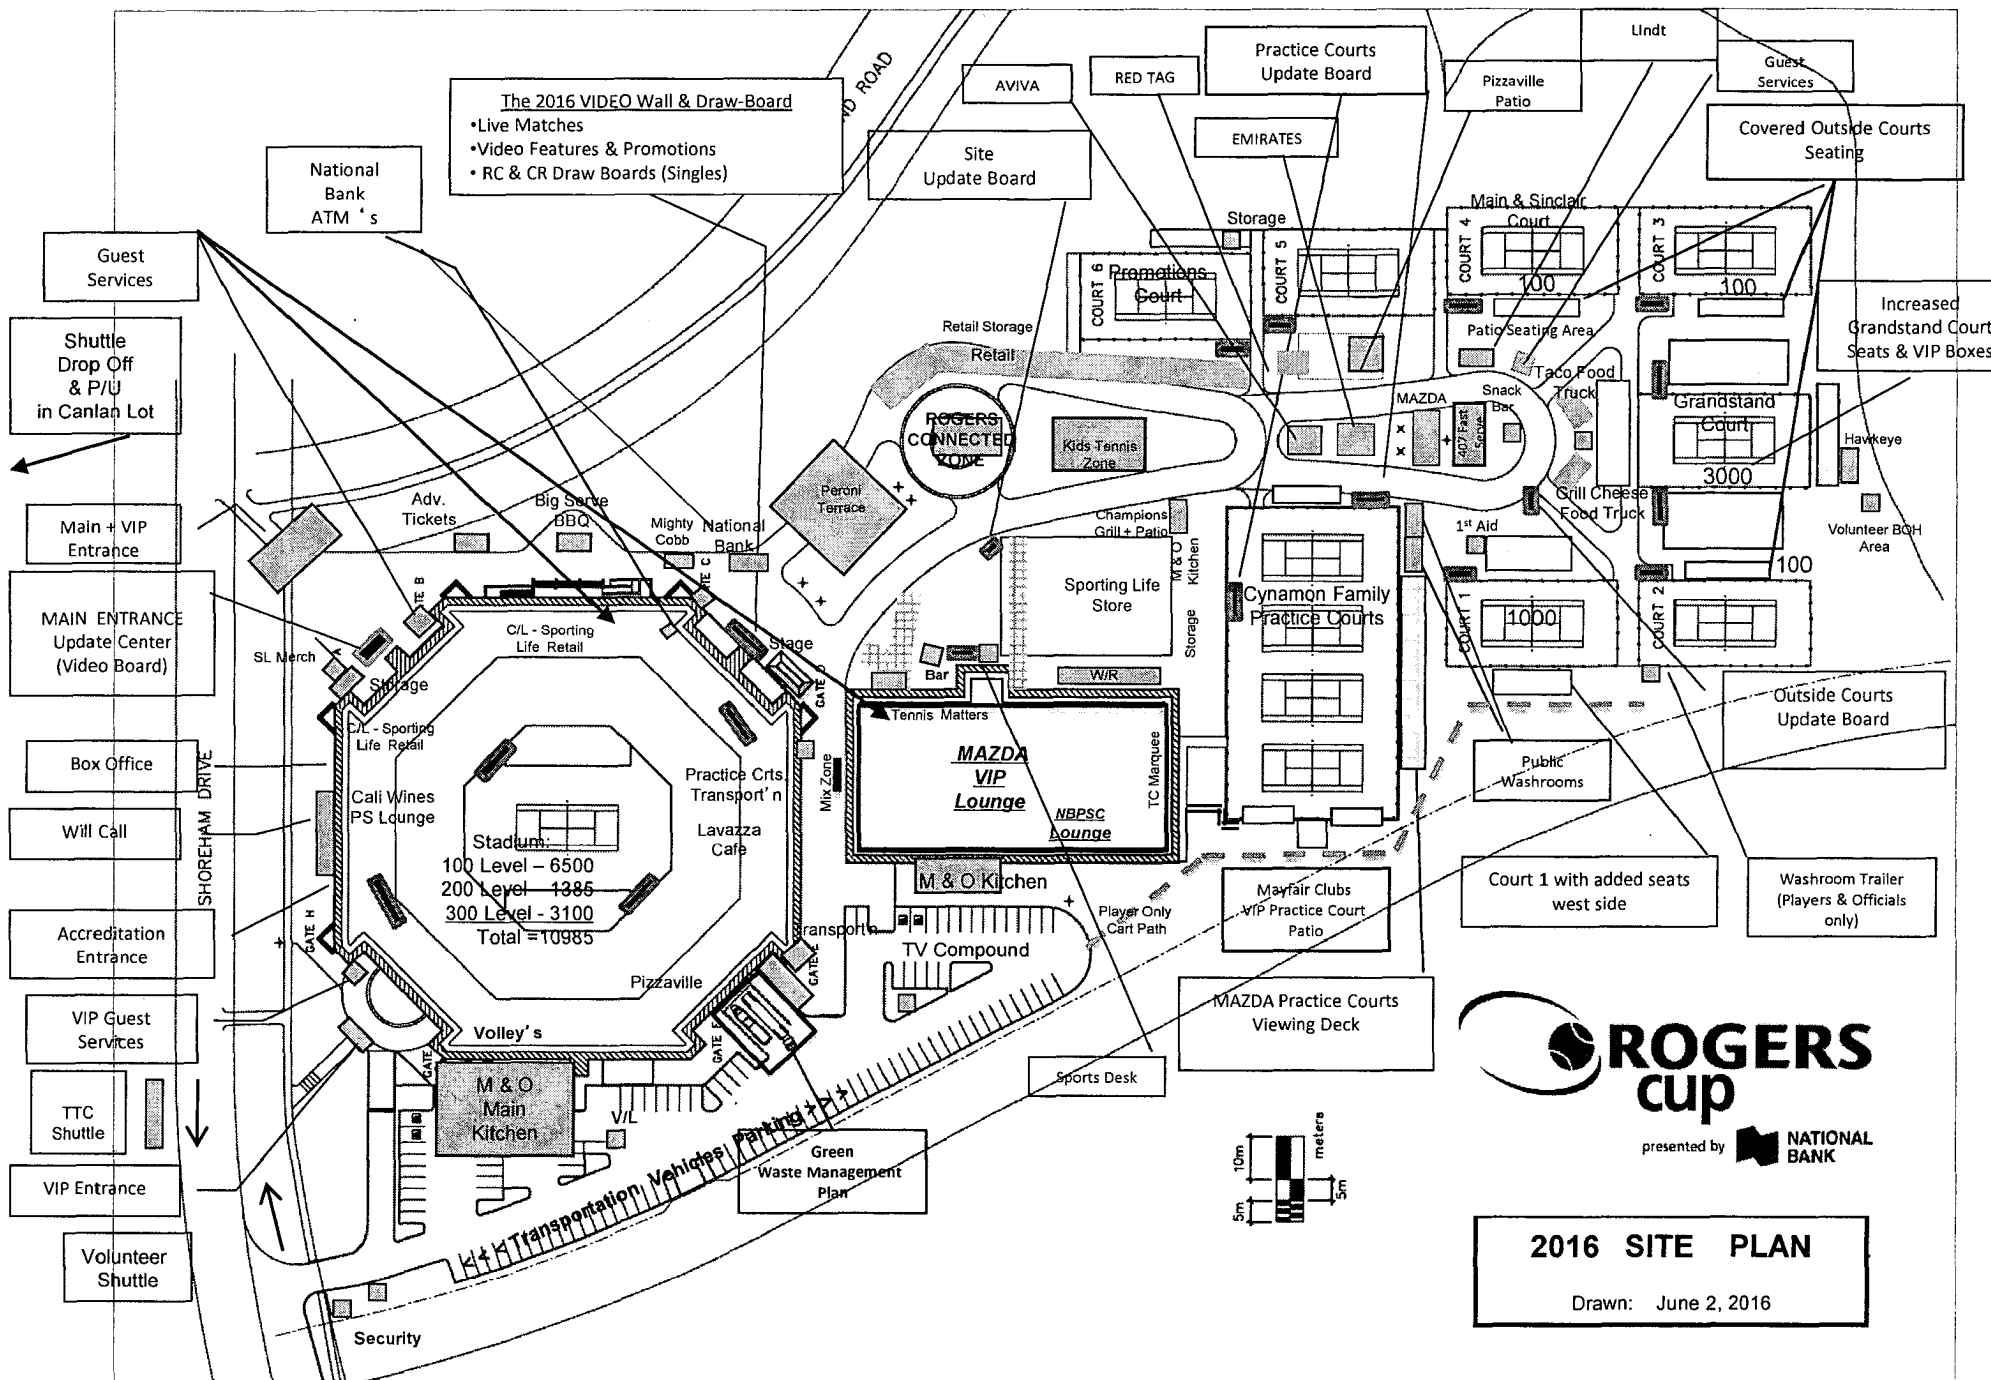

The 2016 VIDEO Wall & Draw-Board

- Live Matches
- Video Features & Promotions
- RC & CR Draw Boards (Singles)

National Bank ATM 's

Guest Services

Shuttle Drop Off & P/U in Canlan Lot

Main + VIP Entrance

MAIN ENTRANCE Update Center (Video Board)

Box Office

Will Call

Accreditation Entrance

VIP Guest Services

TTC Shuttle

VIP Entrance

Volunteer Shuttle

SHOREHAM DRIVE

SL Merch

Storage

C/L - Sporting Life Retail

Cali Wines PS Lounge

GATE H

GATE

GATE

GATE

GATE

Security

Adv. Tickets

Big Serve BBQ

Mighty Cobb

National Bank

Peroni Terrace

Stage

C/L - Sporting Life Retail

Stadium

100 Level - 6500

200 Level - 1386

300 Level - 3100

Total = 10985

Storage

Practice Crts Transport'n

Lavazza Cafe

Pizzaville

M & O Main Kitchen

Volley's

M & O Kitchen

Green Waste Management Plan

Transportation Vehicles Parking

AVIVA

RED TAG

Practice Courts Update Board

EMIRATES

Storage

MAZDA

Snack Bar

407 Fair Sports

Champions Grill + Patio

Sporting Life Store

Bar

Tennis Matters

MAZDA VIP Lounge

NBPS Lounge

M & O Kitchen

TV Compound

Player Only Cart Path

Sports Desk

MAZDA Practice Courts Viewing Deck

Mayfair Clubs VIP Practice Court Patio

MAZDA

Snack Bar

407 Fair Sports

Champions Grill + Patio

Sporting Life Store

Bar

Tennis Matters

MAZDA VIP Lounge

NBPS Lounge

M & O Kitchen

TV Compound

Player Only Cart Path

Sports Desk

MAZDA Practice Courts Viewing Deck

Mayfair Clubs VIP Practice Court Patio

MAZDA

Snack Bar

407 Fair Sports

Champions Grill + Patio

Sporting Life Store

Bar

Tennis Matters

MAZDA VIP Lounge

NBPS Lounge

M & O Kitchen

TV Compound

Player Only Cart Path

Sports Desk

MAZDA Practice Courts Viewing Deck

Mayfair Clubs VIP Practice Court Patio

MAZDA

Snack Bar

407 Fair Sports

Champions Grill + Patio

Sporting Life Store

Bar

Tennis Matters

MAZDA VIP Lounge

NBPS Lounge

M & O Kitchen

TV Compound

Player Only Cart Path

Sports Desk

MAZDA Practice Courts Viewing Deck

Mayfair Clubs VIP Practice Court Patio

MAZDA

Snack Bar

407 Fair Sports

Champions Grill + Patio

Sporting Life Store

Bar

Tennis Matters

MAZDA VIP Lounge

NBPS Lounge

M & O Kitchen

TV Compound

Player Only Cart Path

Sports Desk

MAZDA Practice Courts Viewing Deck

Mayfair Clubs VIP Practice Court Patio

MAZDA

Snack Bar

407 Fair Sports

Champions Grill + Patio

Sporting Life Store

Bar

Tennis Matters

MAZDA VIP Lounge

NBPS Lounge

M & O Kitchen

TV Compound

Player Only Cart Path

Sports Desk

MAZDA Practice Courts Viewing Deck

Mayfair Clubs VIP Practice Court Patio

MAZDA

Snack Bar

407 Fair Sports

Champions Grill + Patio

Sporting Life Store

Bar

Tennis Matters

MAZDA VIP Lounge

NBPS Lounge

M & O Kitchen

TV Compound

Player Only Cart Path

Sports Desk

MAZDA Practice Courts Viewing Deck

Mayfair Clubs VIP Practice Court Patio

MAZDA

Snack Bar

407 Fair Sports

Champions Grill + Patio

Sporting Life Store

Bar

Tennis Matters

MAZDA VIP Lounge

NBPS Lounge

M & O Kitchen

TV Compound

Player Only Cart Path

Sports Desk

MAZDA Practice Courts Viewing Deck

Mayfair Clubs VIP Practice Court Patio

MAZDA

Snack Bar