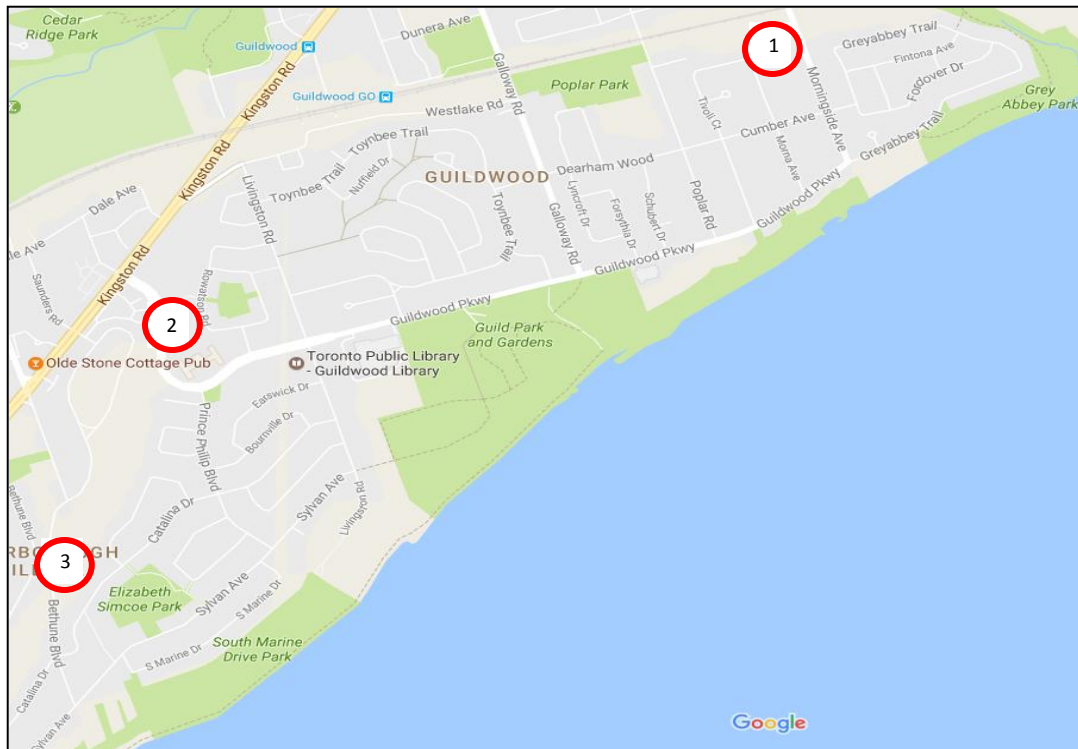

Guildwood Village Community Association

March 8, 2017

Dear Councillor Ainslie,

The Guildwood Village Community Association (GVCA) requests the City of Toronto create and install a series of community signs to identify and promote the neighbourhood of Guildwood Village.

The GVCA recommends the following high-visibility locations for these welcome signs:

1. Facing southbound traffic on Morningside Road, south of the rail tracks
2. Facing southbound traffic on Guildwood Parkway, south of Kingston Road
3. Facing southbound traffic on Bethune Road, south of Hill Crescent.

See the map below for approximate locations.

We understand that these community signs can incorporate images specific to the neighbourhood involved. The GVCA would be pleased to provide images of the neighbourhood and Guild Park & Gardens at the suitable time. Also, GVCA representatives are available to speak in support of this request when this matter comes to the Scarborough Community Council.