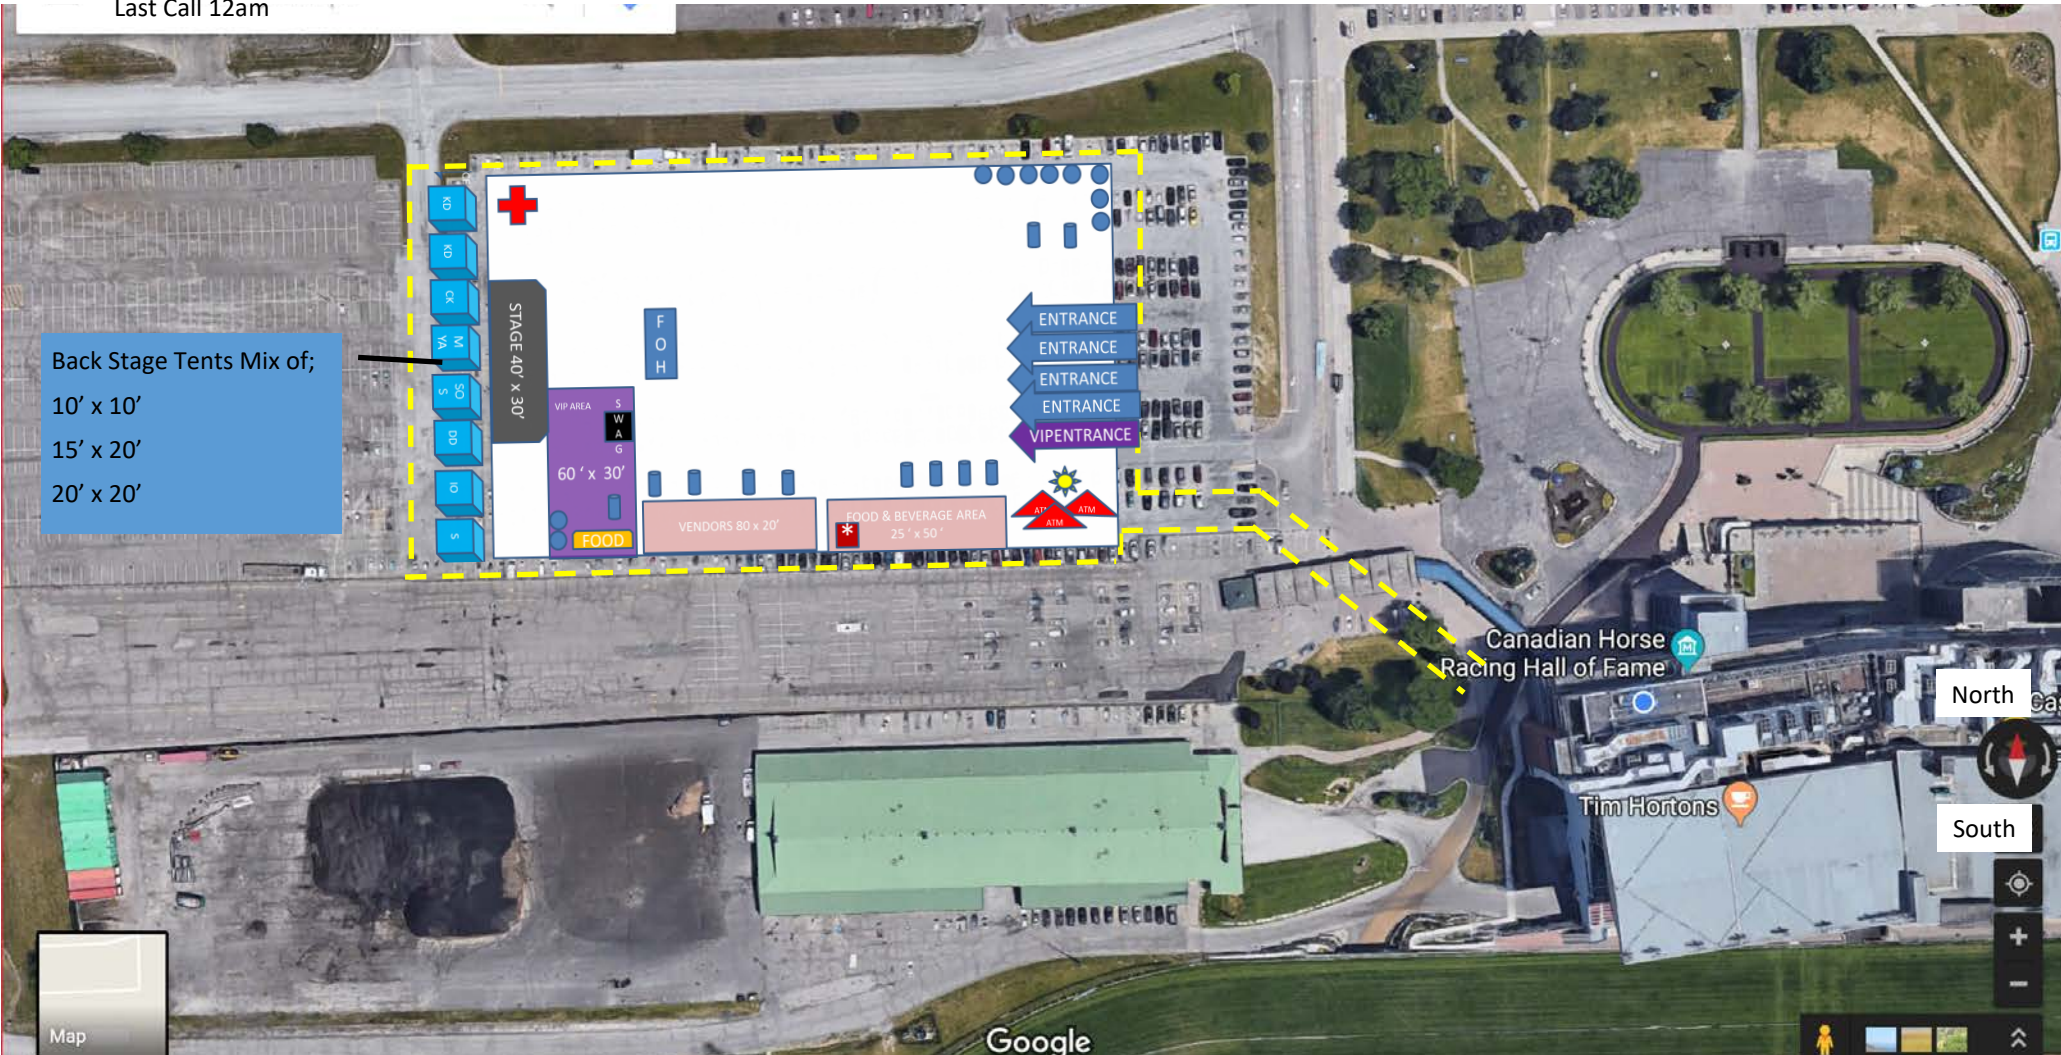

This event will be taking place in our parking Lot A space which is next to the west side of the main building. The set up would include a series of 10'x10' pop up tents for the food & beverage services, attached you will find the diagram of the requested area. This area will be segregated by way of a temporary 42 inch metal fence. The area will include several temporary tents, 10 ft. by 20 ft. (tent supplier to obtain permits), portable washroom facilities, and an outdoor entertainment stages. Each access point will be manned by a Smart Serve Certified door host.

580' x 350' = 230,000 sq.ft.

SCHEDULE

Doors Open 4pm

Concert 5pm-1am

Last Call 12am

Legend

ATM

First Aid

Washrooms

Garbages

Back Stage Tents Mix of;
10' x 10'
15' x 20'
20' x 20'

Map

Google

North

South

Canadian Horse
Racing Hall of Fame