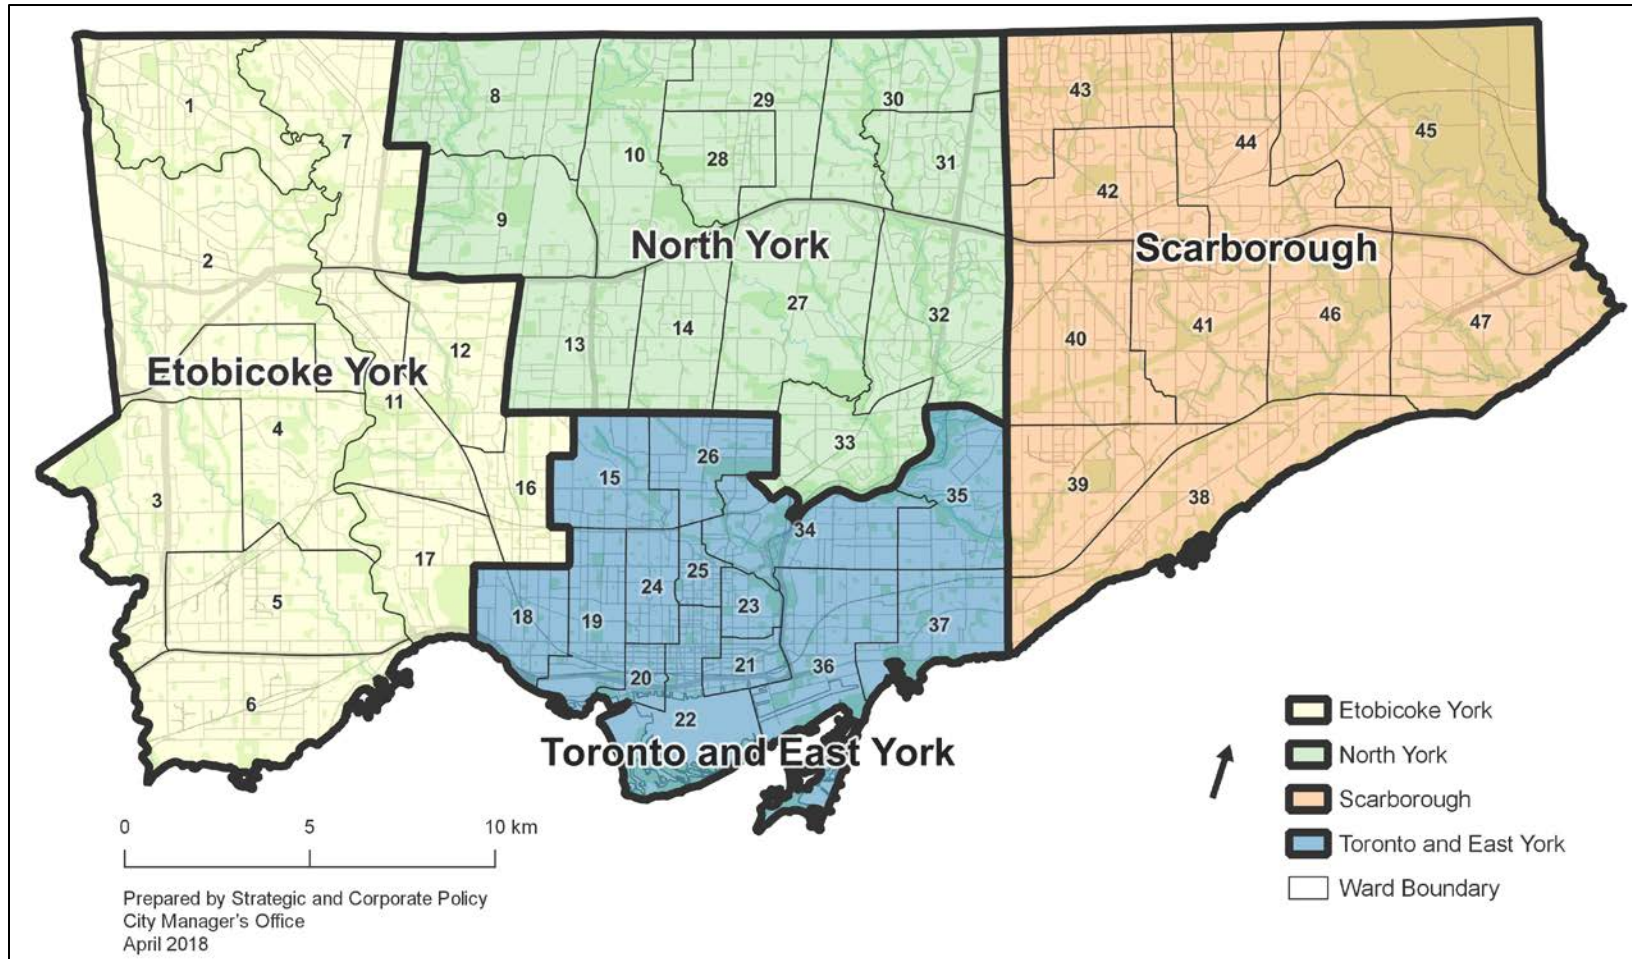

Attachment 1 - Recommended Community Council Boundaries

Etobicoke York Community Council - Wards 1, 2, 3, 4, 5, 6, 7, 11, 12, 16, 17

North York Community Council – Wards 8, 9, 10, 13, 14, 27, 28, 29, 30, 31, 32, 33

Scarborough Community Council – Wards 38, 39, 40, 41, 42, 43, 44, 45, 46, 47

Toronto and East York Community Council – Wards 15, 18, 19, 20, 21, 22, 23, 24, 25, 26, 34, 35, 36, 37

Attachment 2 – Areas of the City which will be in a New Community Council if the Recommended Boundaries are Adopted by City Council