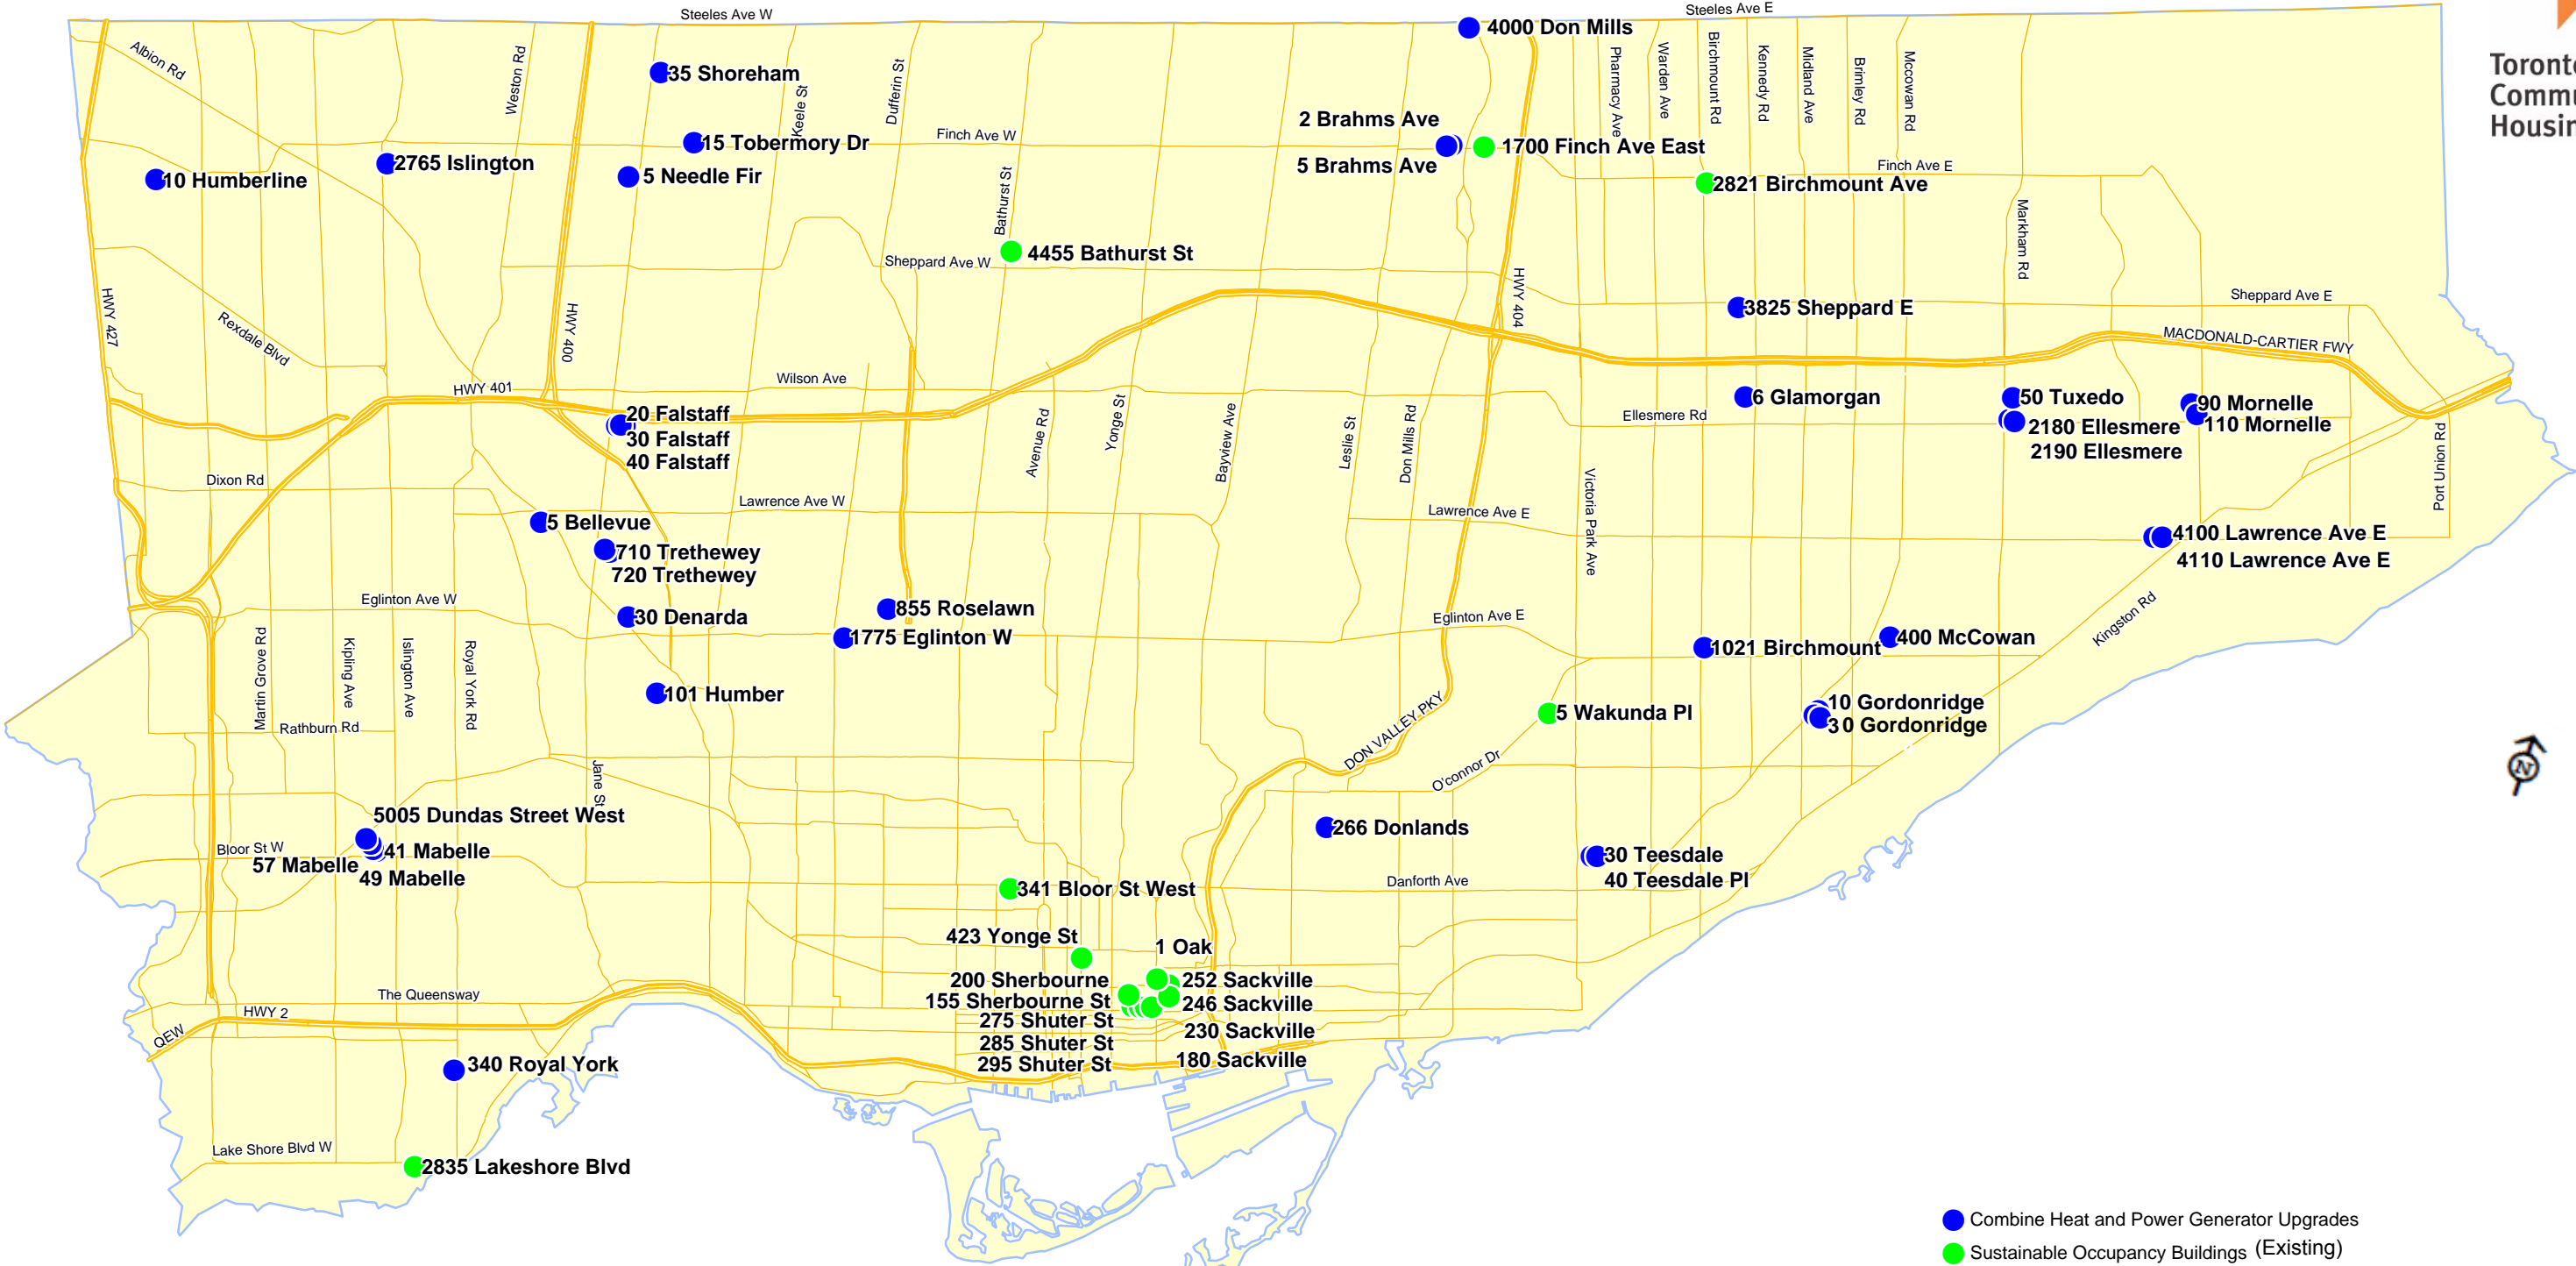

# Appendix Item 2: Map of TCHC Sustainable Occupancy Buildings

Toronto Community Housing

● Combine Heat and Power Generator Upgrades  
 ● Sustainable Occupancy Buildings (Existing)