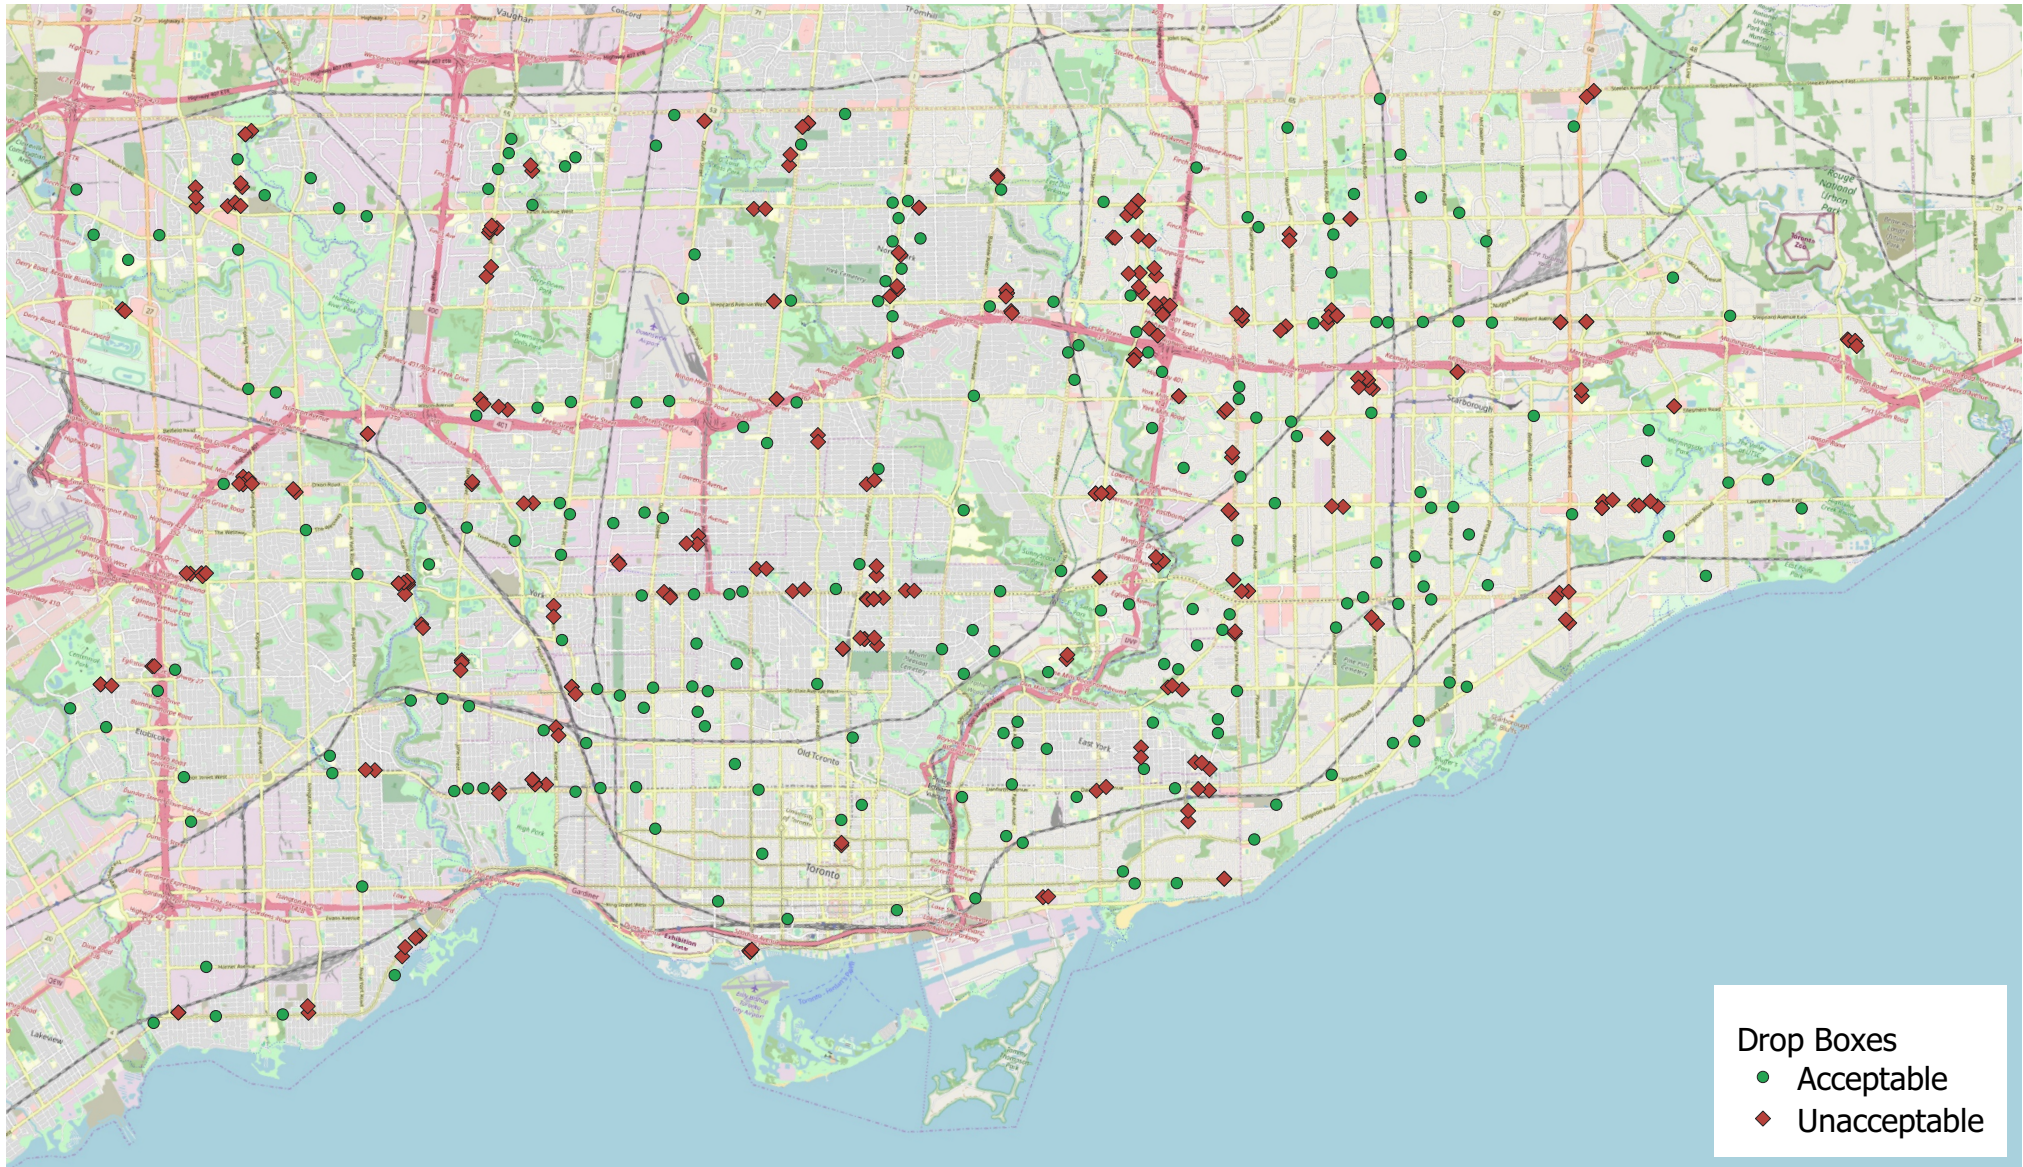

City of Toronto Clothing Drop Box Locations

GL5.3.3

221 locations are not within 250m of another dropbox location
278 locations are within 250m of another dropbox location

Note: 499 of the 540 identified locations in the file available on the City's Open Data Portal had valid address information according to data available in the City's One Address Repository.