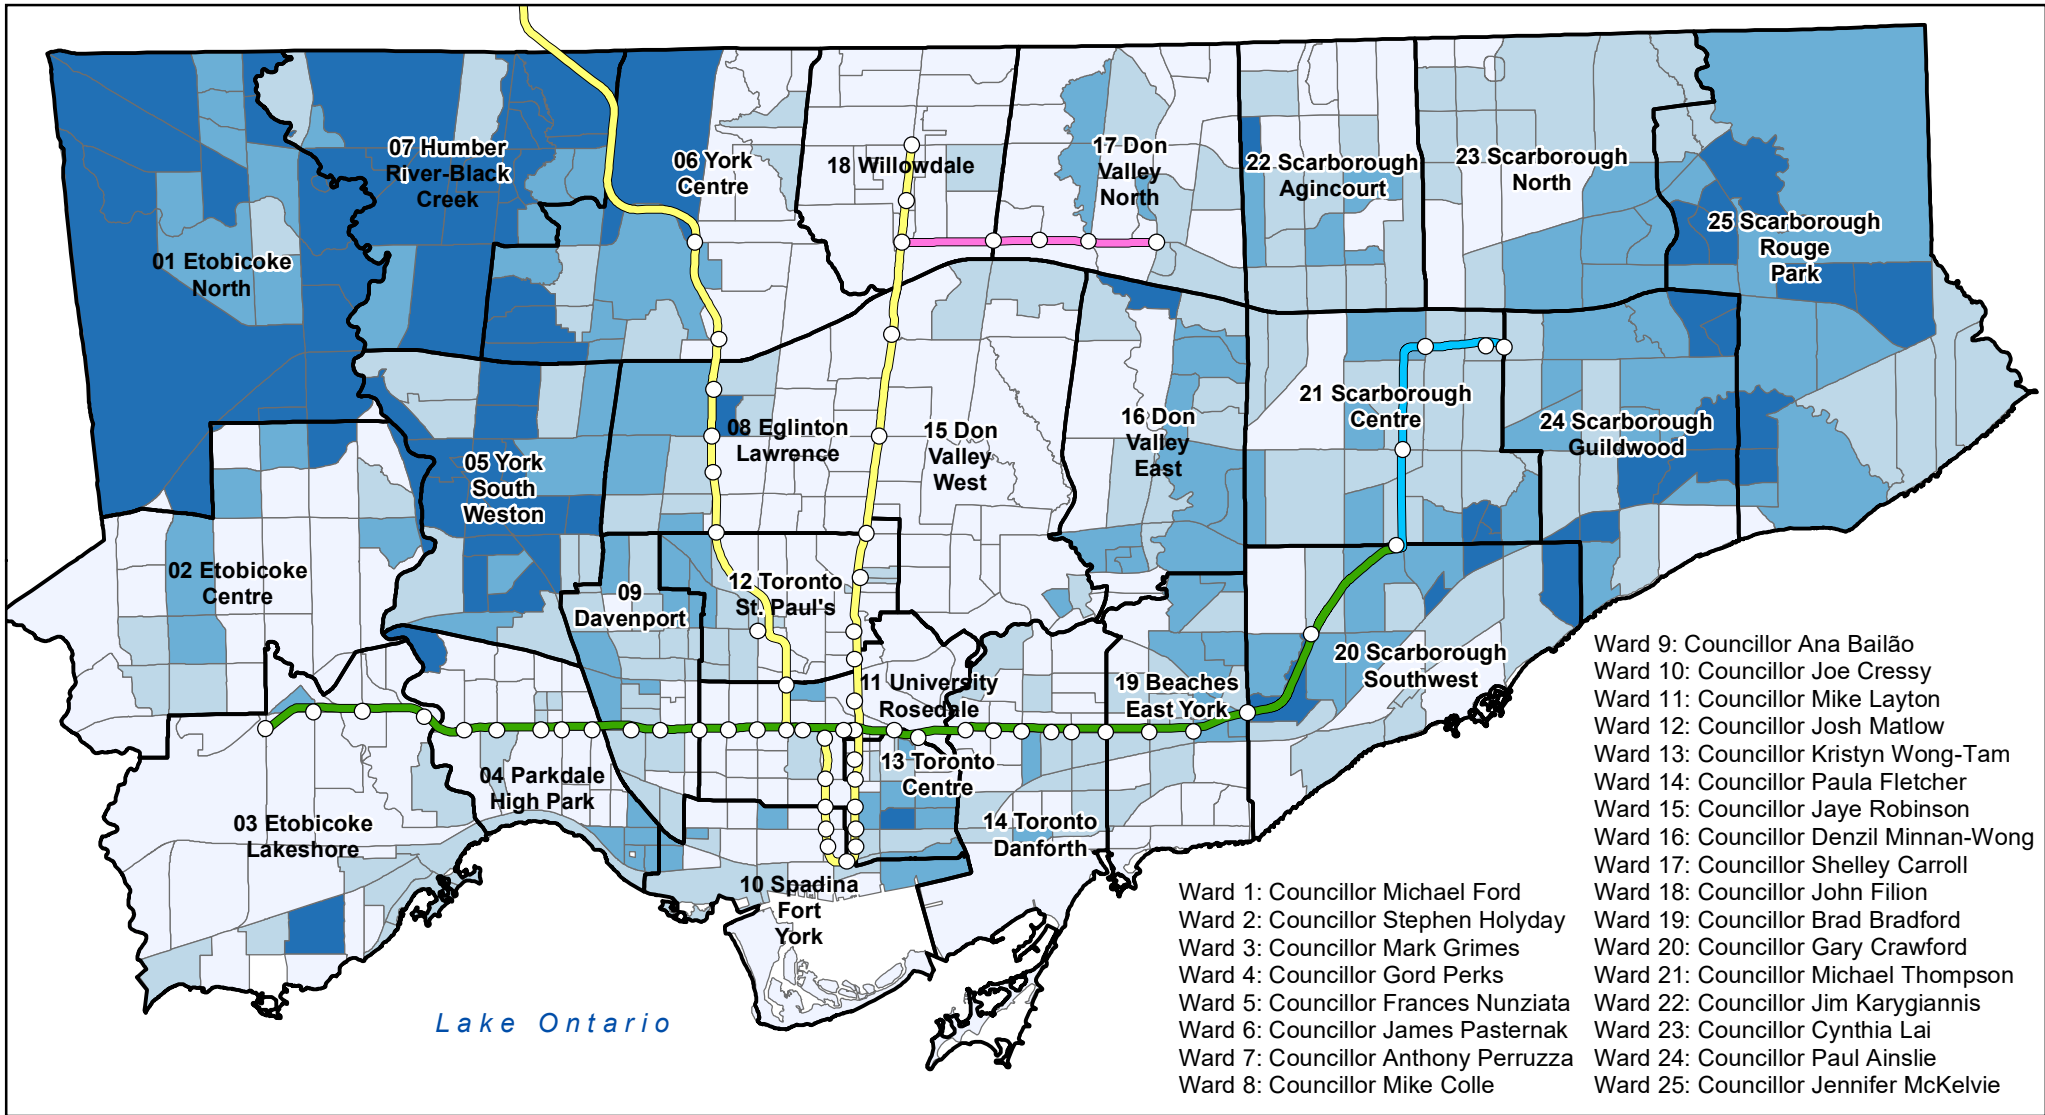

Black Population Percentage, City of Toronto, 2016

Percentage Black Visibility Minority by Census Tract

EC6.13 APPENDIX D

Legend

Ward (25 new in 2018)

TTC Subway Line

Line 1 (Yonge-University)

Line 2 (Bloor - Danforth)

Line 3 (Scarborough)

Line 4 (Sheppard)

Percentage Visible Minority - Black (single responses) for the population in private households

18.0% to 47.7%

9.0% to 17.9%

4.5% to 8.9%

0.0% to 4.4%

Source: Statistics Canada, Census 2016; City of Toronto.