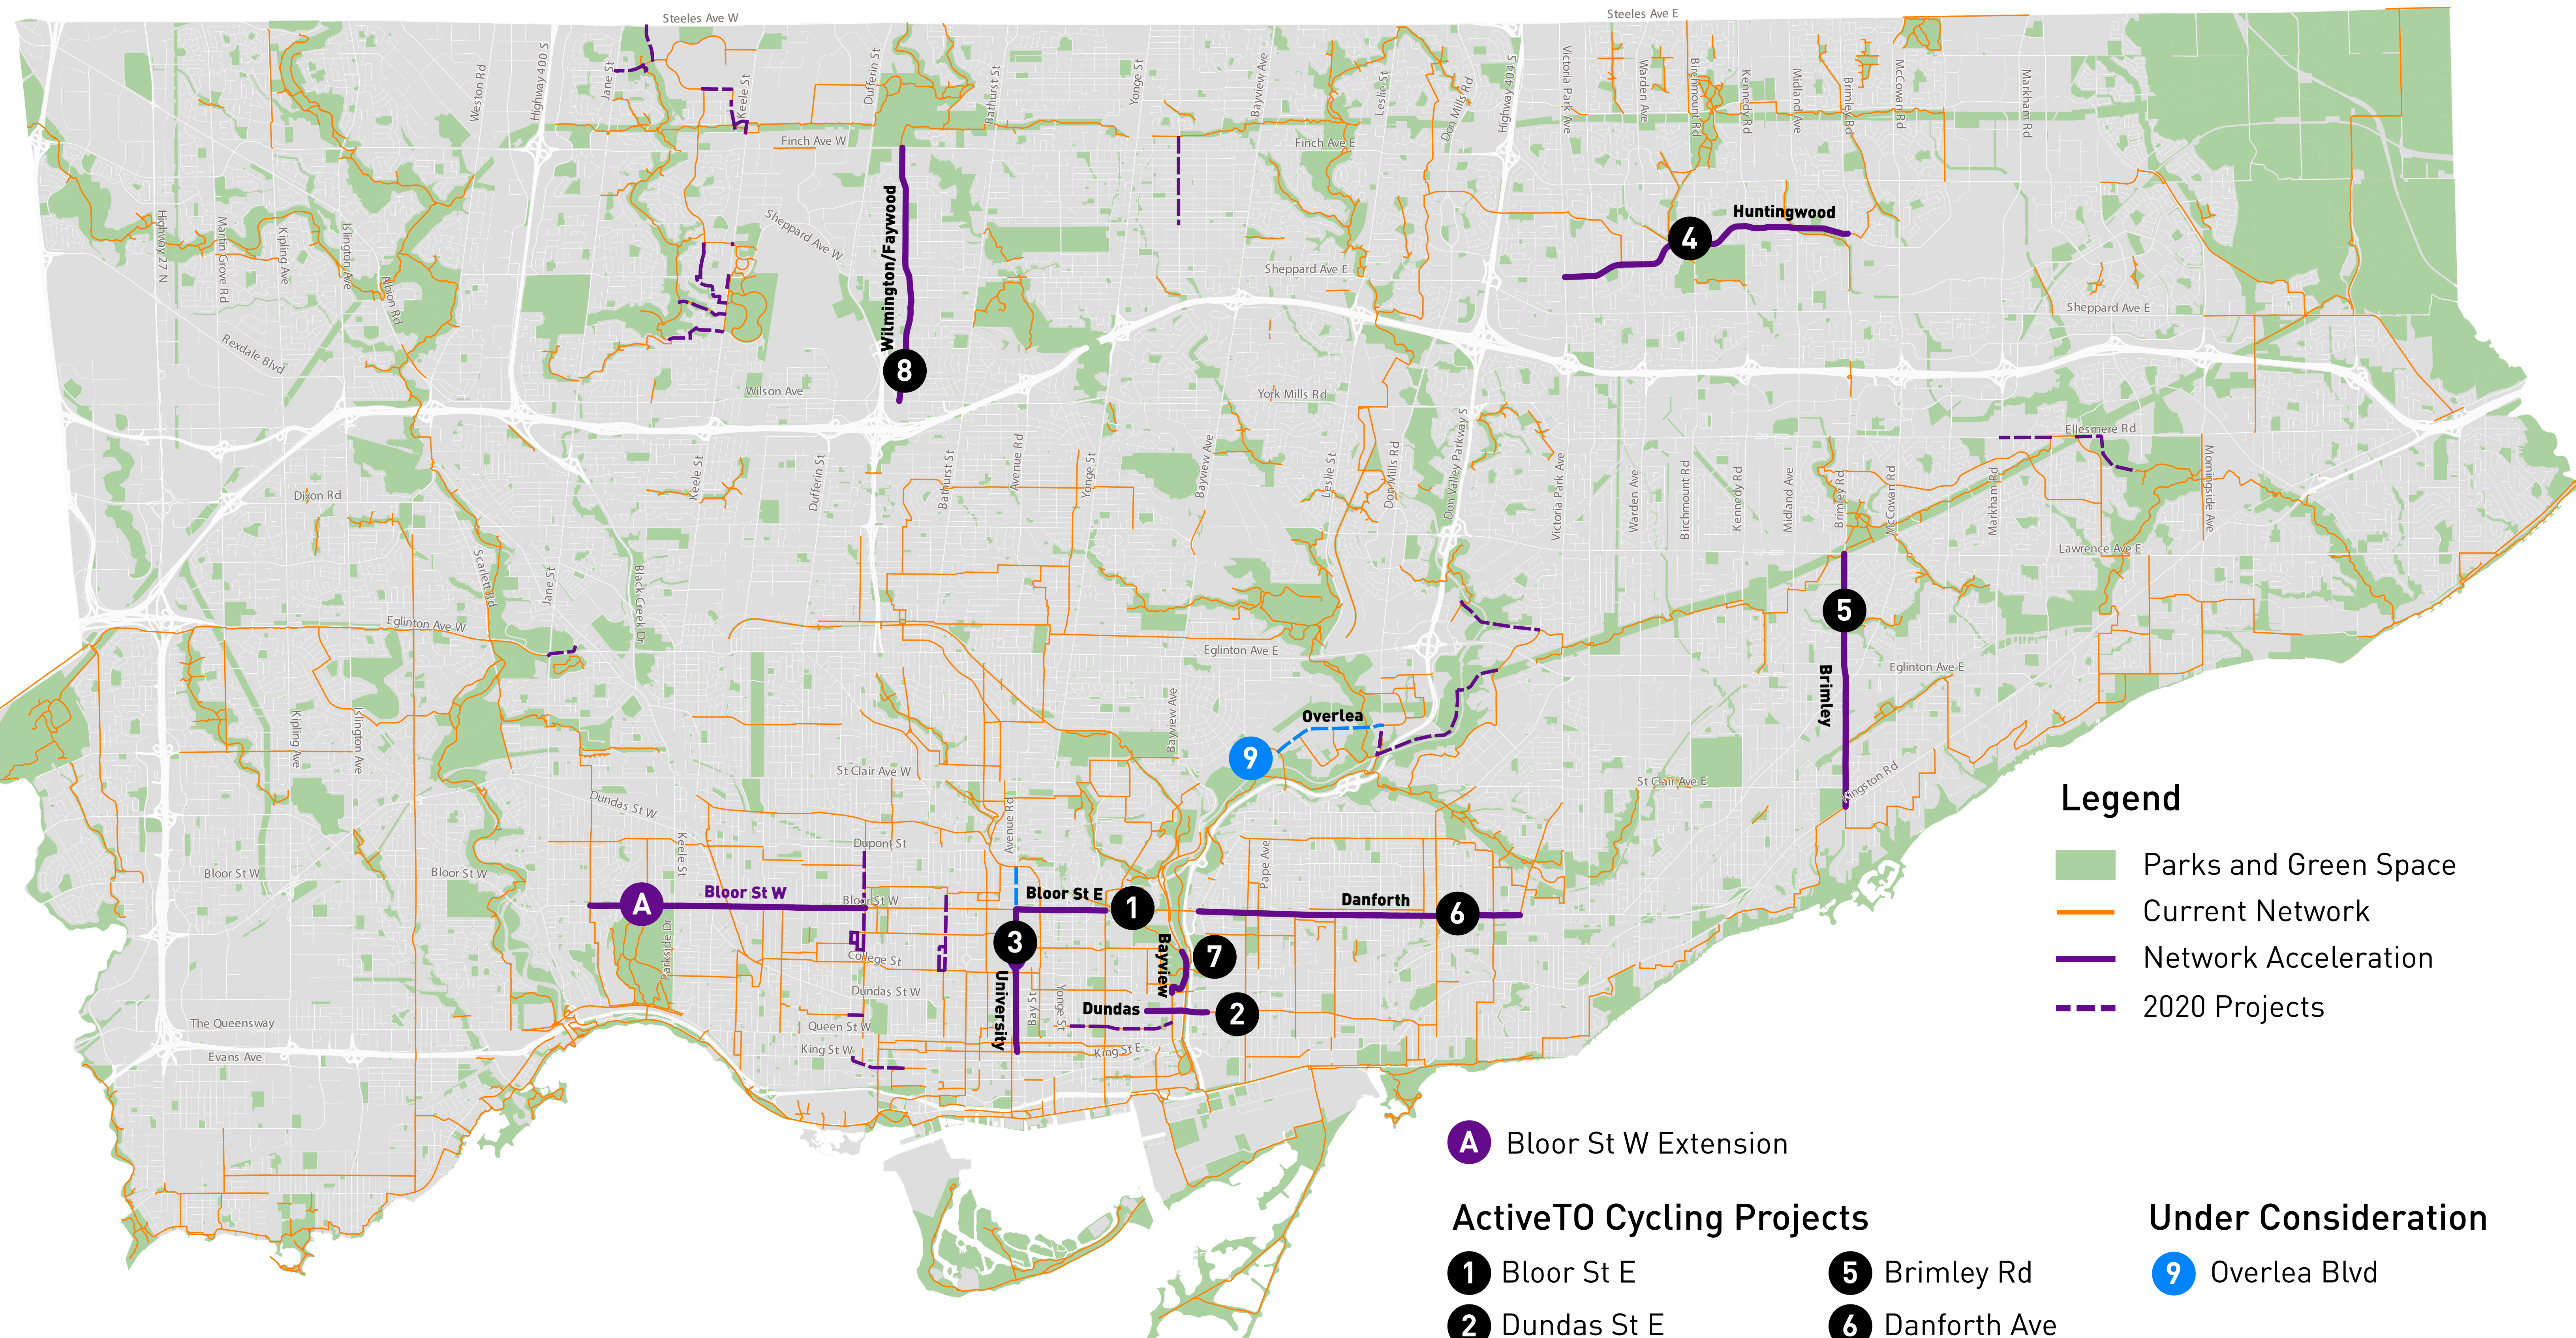

Attachment 1:

Cycling Network Plan Installations: Bloor West Bikeway Extension and ActiveTO Map

Legend

- Parks and Green Space
- Current Network
- Network Acceleration
- 2020 Projects

A Bloor St W Extension

ActiveTO Cycling Projects

- 1** Bloor St E
- 2** Dundas St E
- 3** University Ave
- 4** Huntingwood Dr
- 5** Brimley Rd
- 6** Danforth Ave
- 7** Bayview Ave
- 8** Wilmington Ave/ Faywood Blvd

Under Consideration

- 9** Overlea Blvd