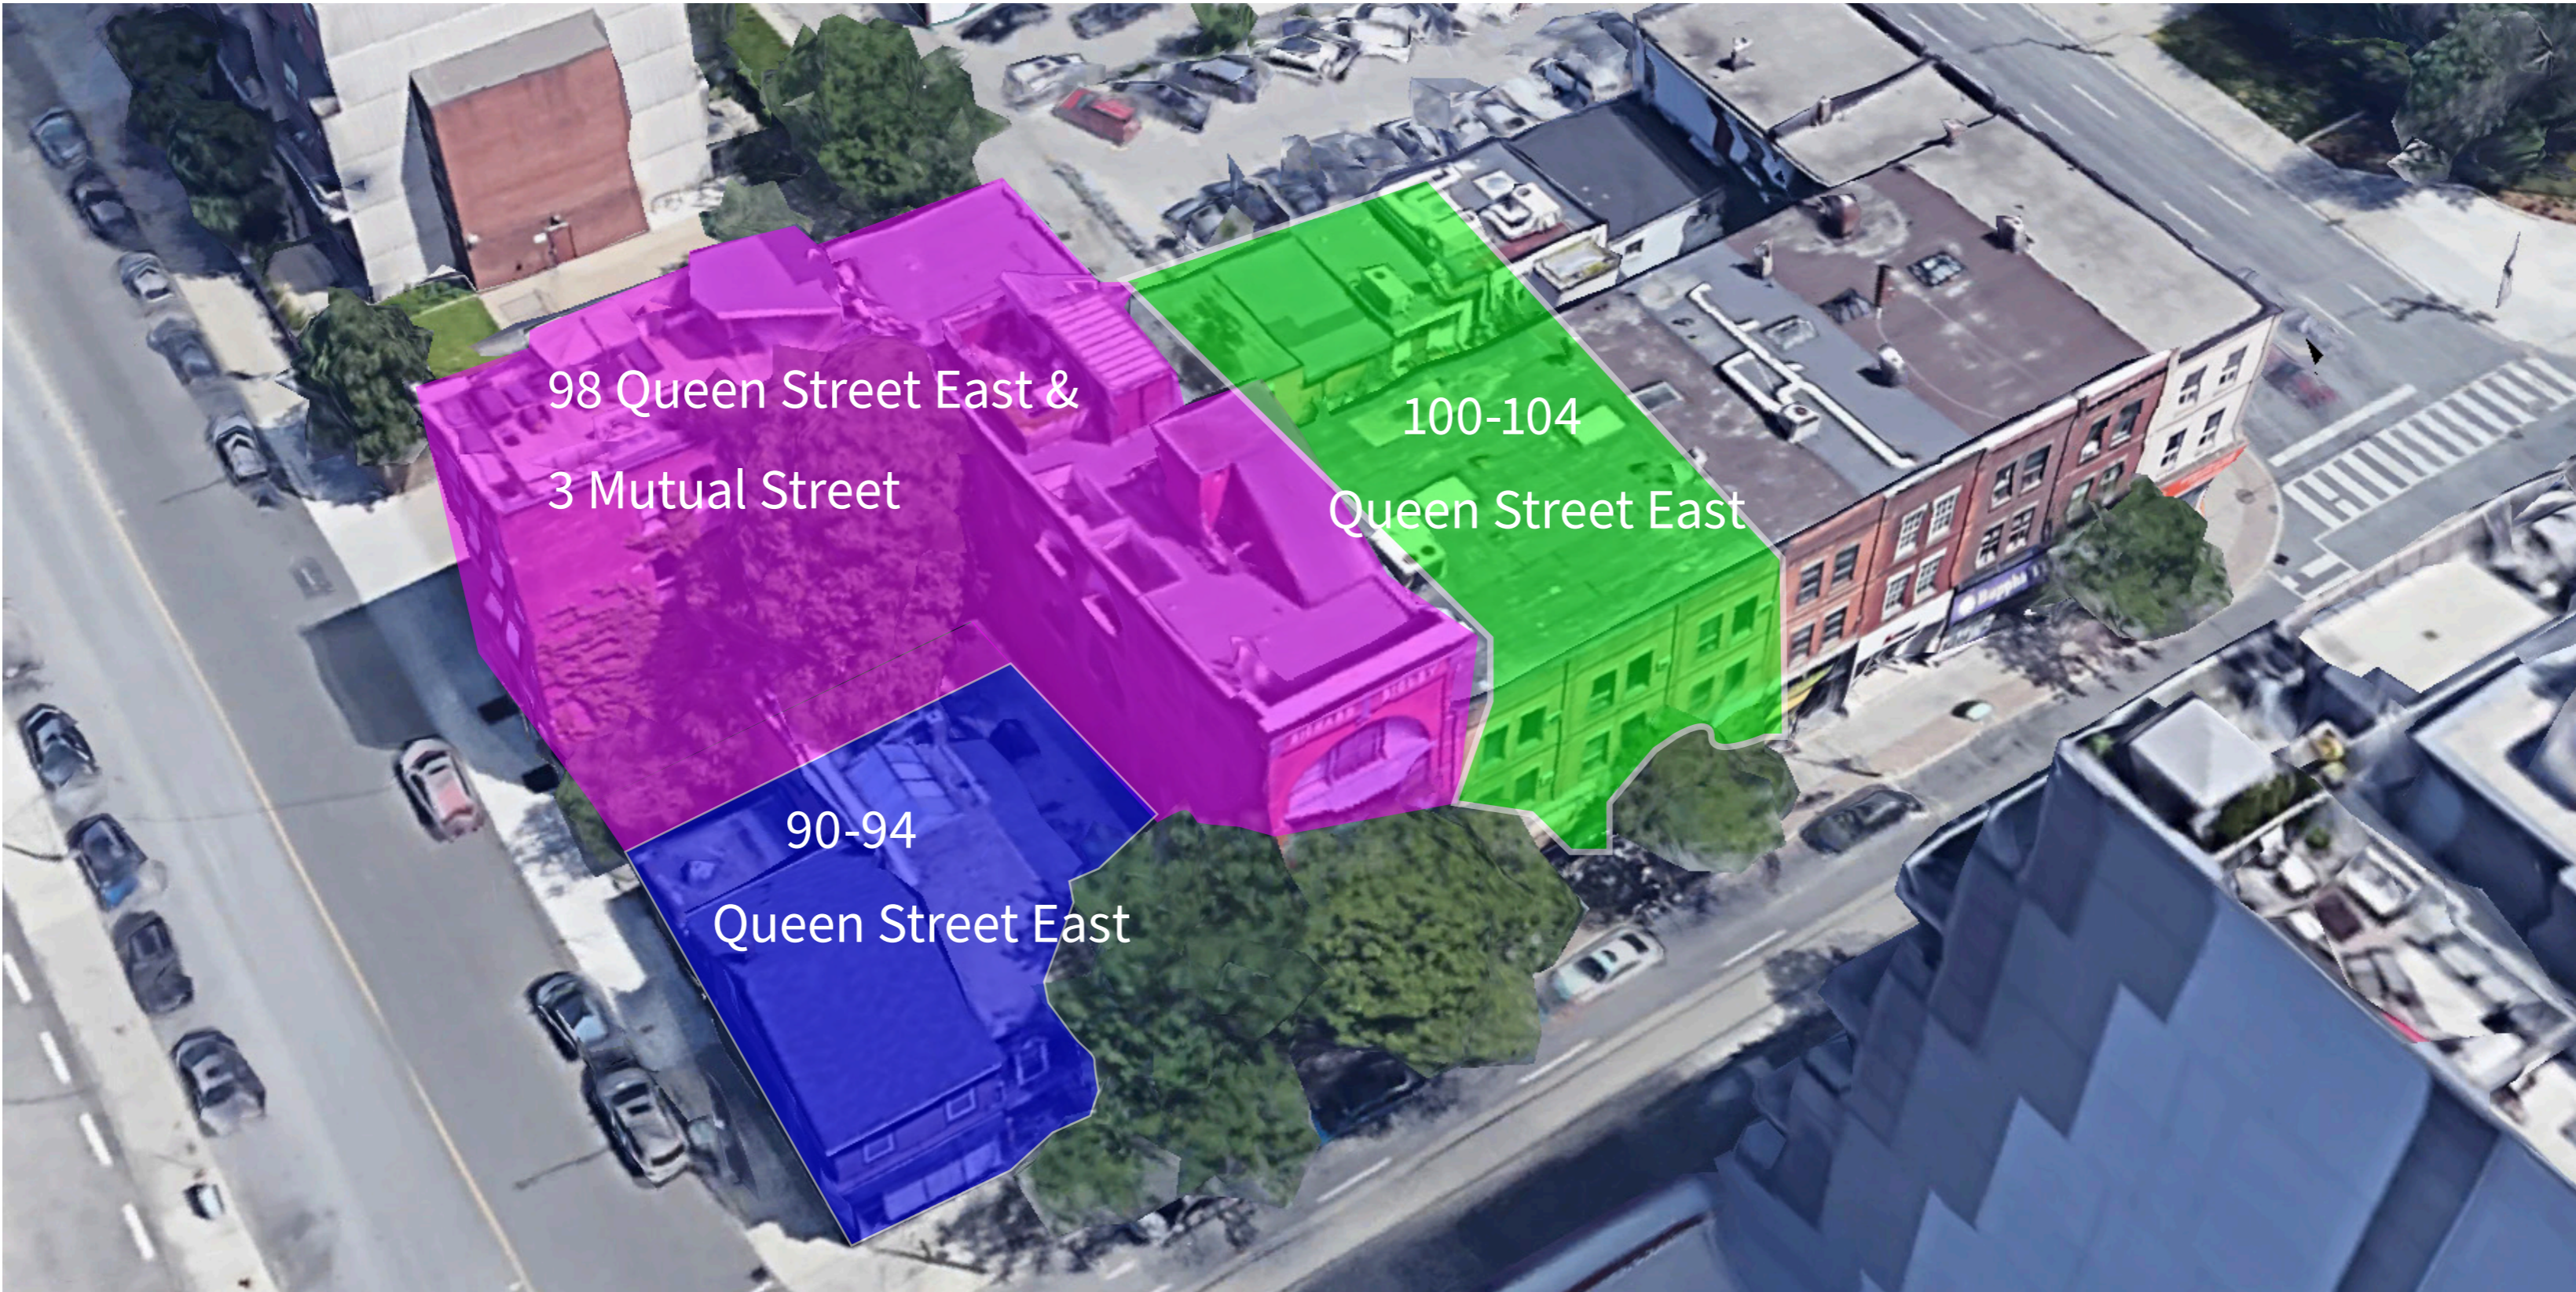

98-104 Queen Street East & 3 Mutual Street
Toronto Preservation Board Presentation

August 27, 2020

ERBA

EXISTING CONDITION

Site Composition

90-94 QUEEN STREET EAST

98 QUEEN STREET EAST & 3 MUTUAL STREET

100-104 QUEEN STREET EAST

DEVELOPMENT CONTEXT

60 QUEEN STREET EAST
57 storeys (proposed)

88 QUEEN STREET EAST
Phased Development
51, 28 and 27 storeys (under construction)
27 storeys (complete)

129 QUEEN STREET EAST
12 storeys (complete)

133 QUEEN STREET EAST
39 storeys (proposed)

DEVELOPMENT CONTEXT

88 Queen Street East

Phase 2 towers (51, 28, 27 storeys)

Podium of 51 storey building at Queen/Mutual

88 Queen Street East

Looking east along Queen Street East

RELATIONSHIP TO NEW BUILDING

South Elevation

West Elevation

North Elevation