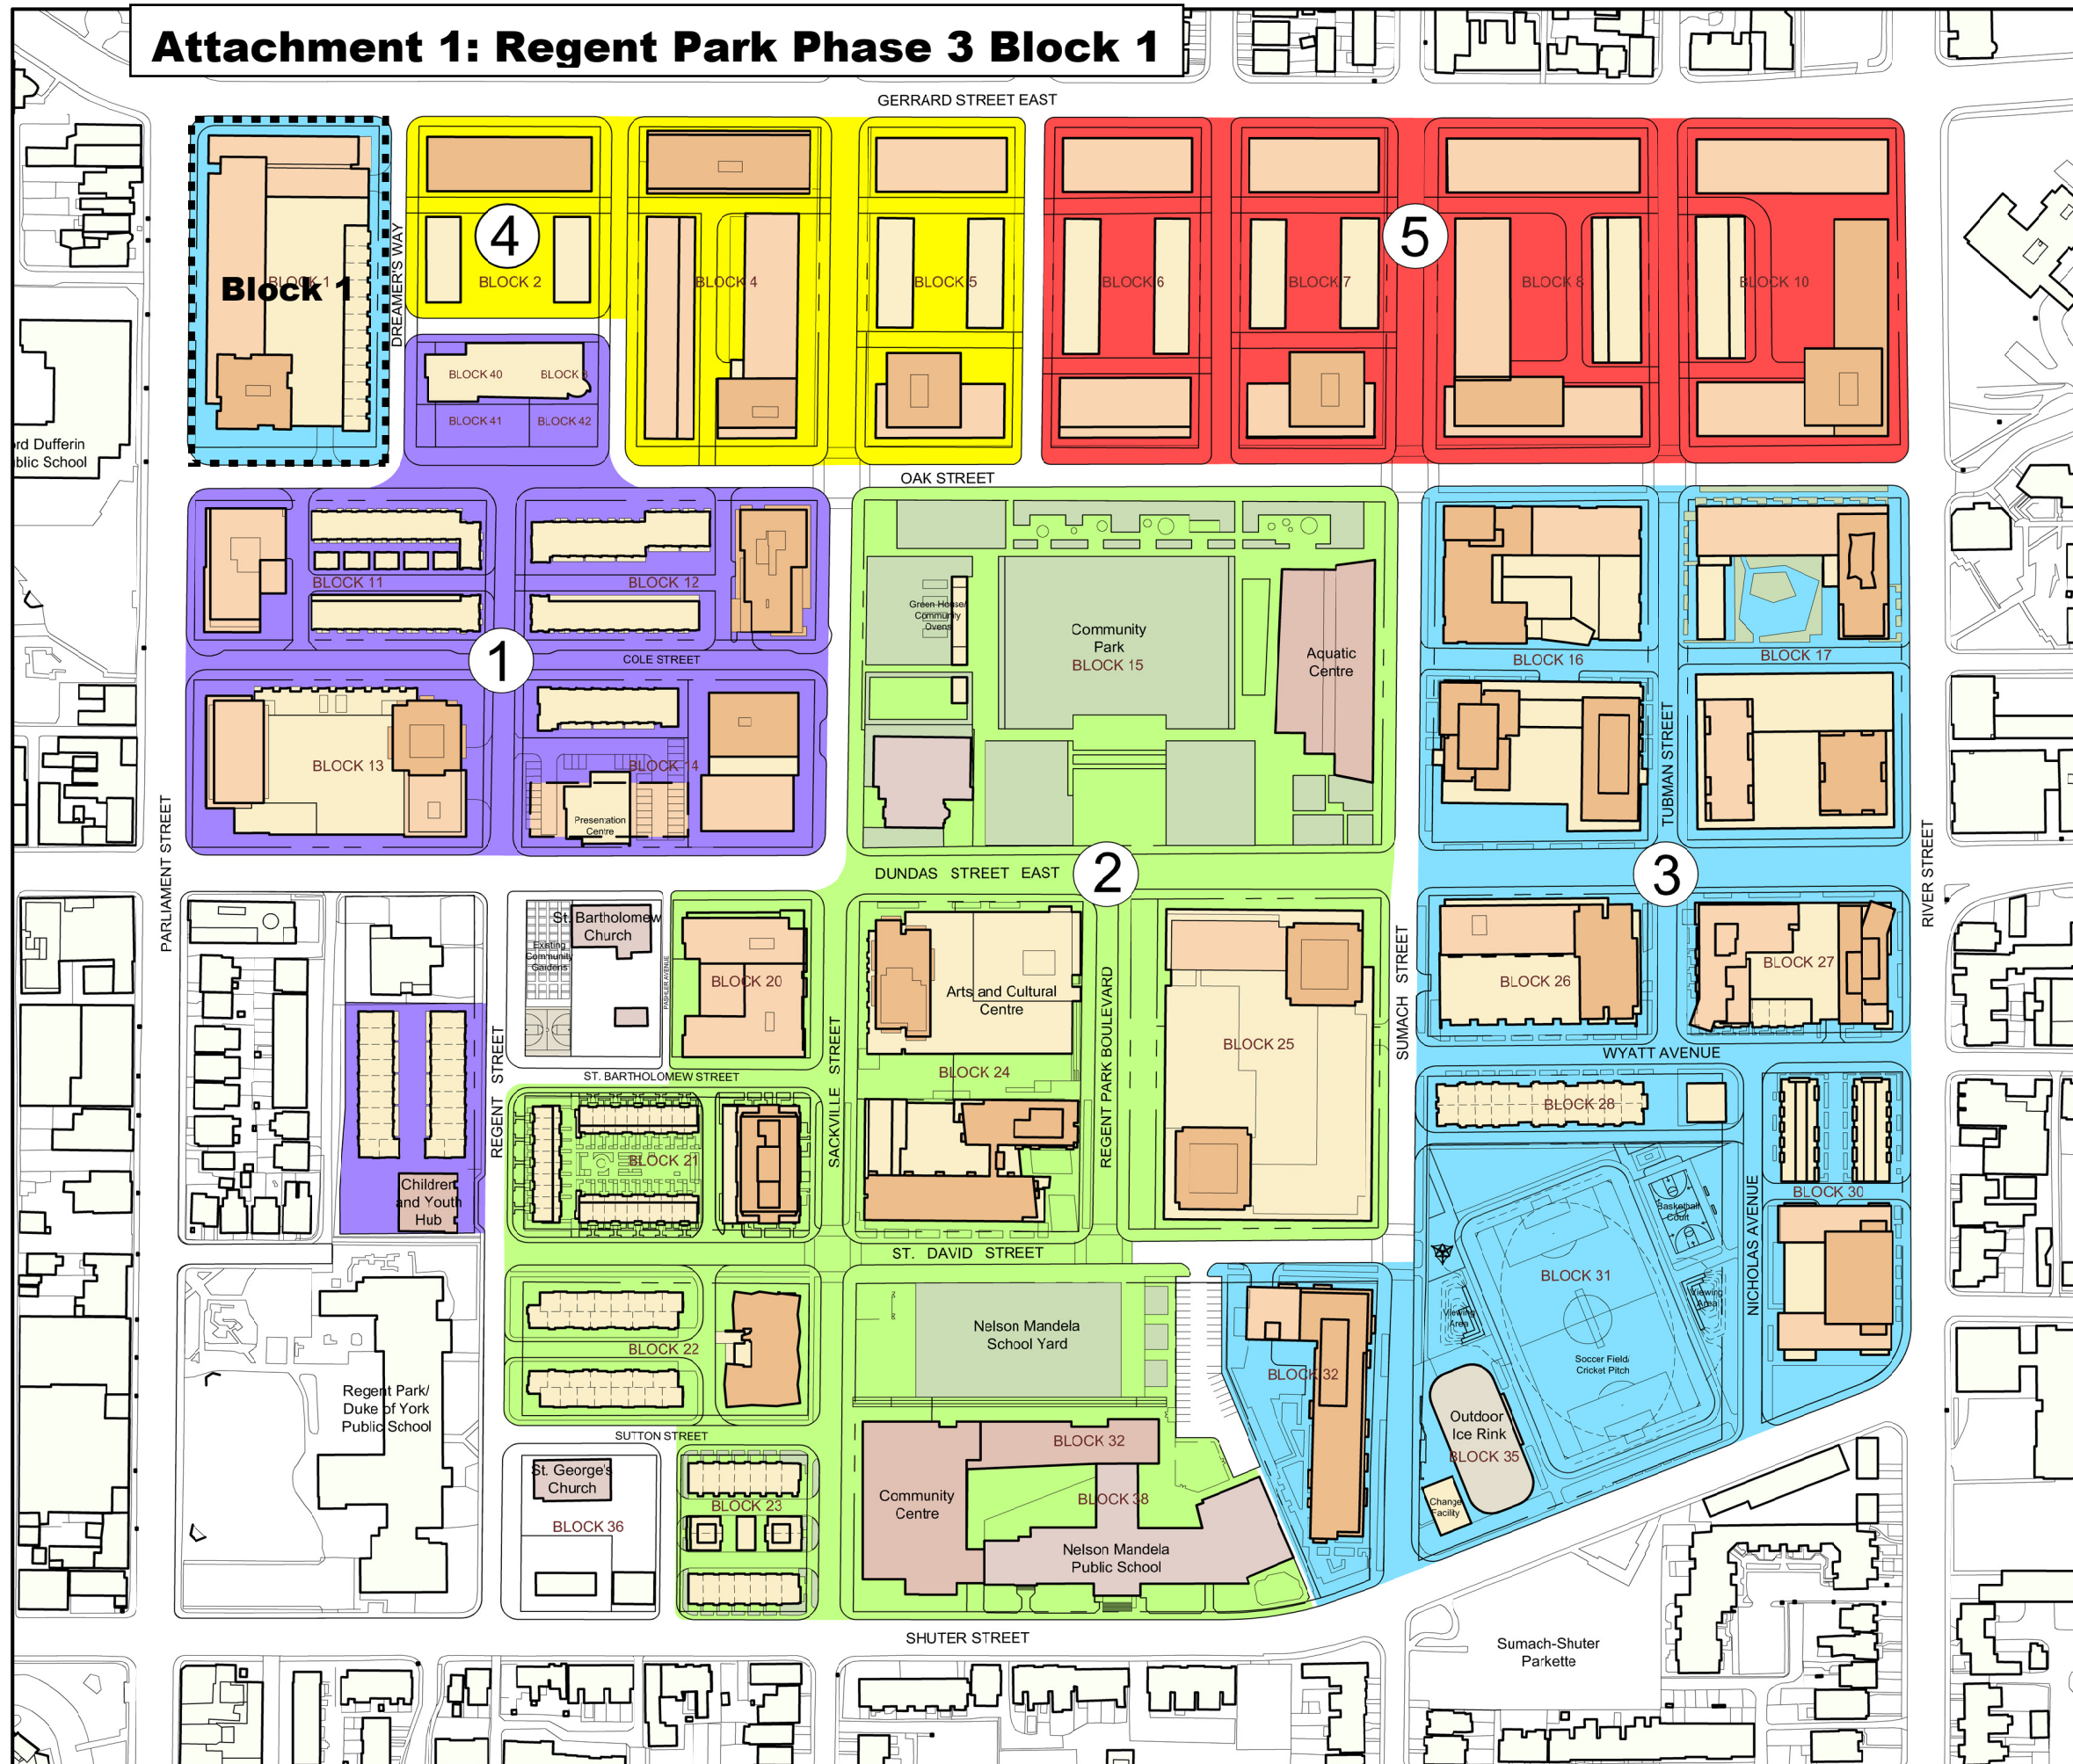

# Attachment 1: Regent Park Phase 3 Block 1

REGENT PARK  
TARGET PHASING PLAN  
SCALE 1:2500

REGENT PARK REVITALIZATION PROJECT  
DIAMOND SCHMITT ARCHITECTS  
AUGUST 15, 2016