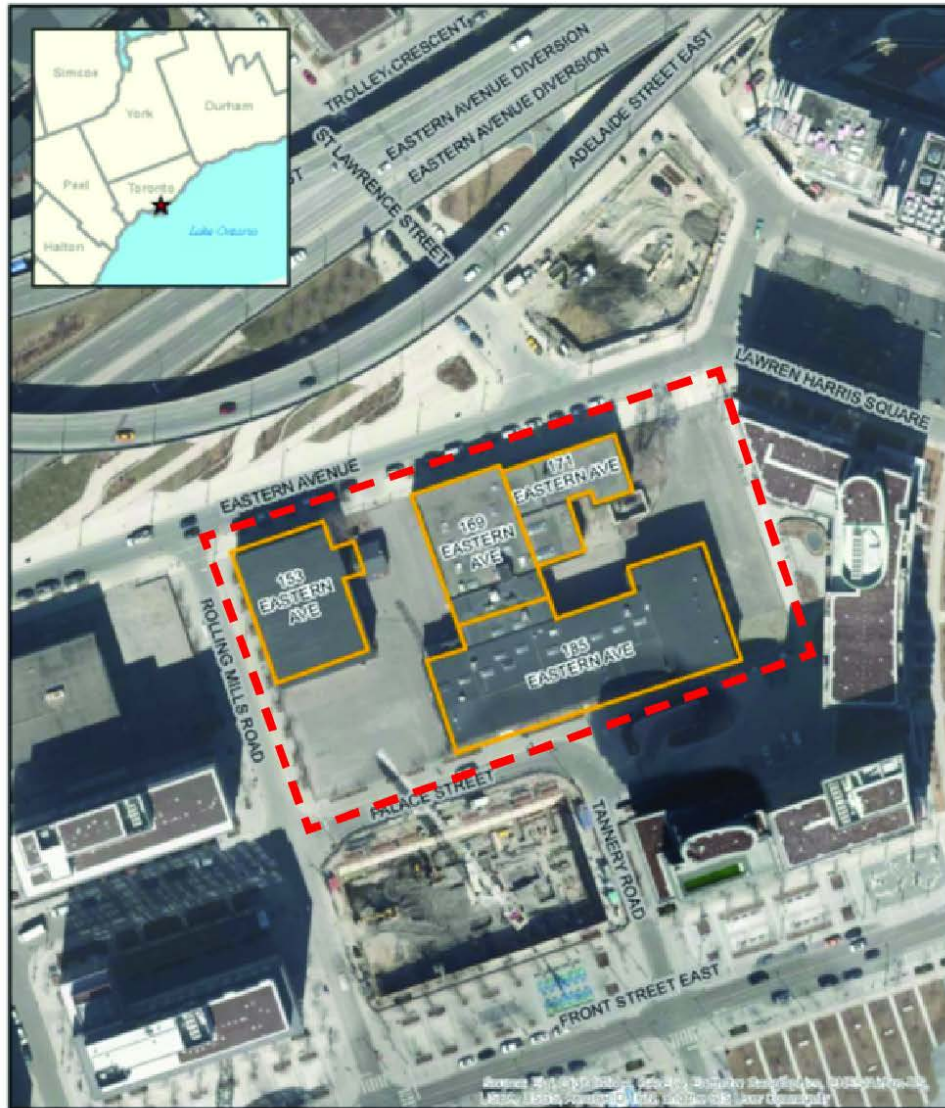

Appendix 1: The Proposed Development Area at 153, 169, 171 and 185 Eastern Avenue, Toronto, Ontario

West Don Lands Properties

Subject Site