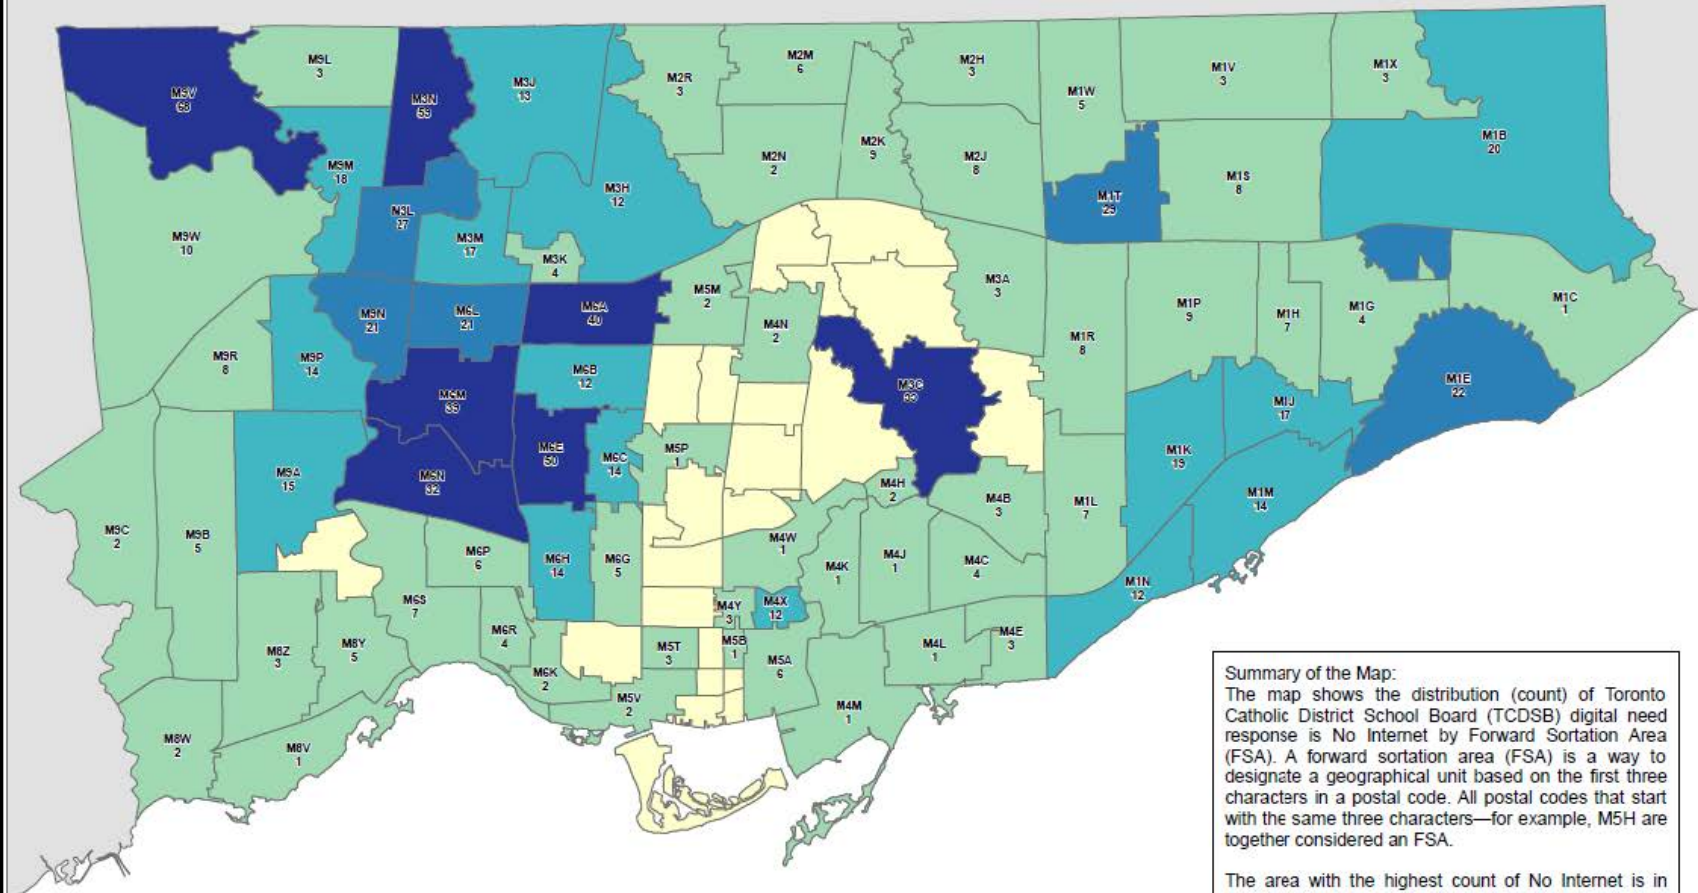

Attachment 2: High Level Maps Highlighting Areas of Digital Access Need

Heatmap of qualified beneficiaries in 2018 and 2019 of the Government of Canada's Connecting Families initiative (\$10/month Internet for families who receive the maximum Canada Child Benefit) who responded "No, I do not" to the question "Do you have Internet service already installed at this address now?"

- 0
- 1 - 50
- 51 - 150
- 151 - 370
- 371 - 564

Toronto Catholic District School Board Digital Need is No Internet by FSA

Summary of the Map:
 The map shows the distribution (count) of Toronto Catholic District School Board (TCDSB) digital need response is No Internet by Forward Sortation Area (FSA). A forward sortation area (FSA) is a way to designate a geographical unit based on the first three characters in a postal code. All postal codes that start with the same three characters—for example, M5H are together considered an FSA.

The area with the highest count of No Internet is in North Etobicoke, an area west of central of central Toronto, and an area east of central Toronto.

TCDSB - No Internet by FSA

- 0
- 1 - 10
- 11 - 20
- 21 - 30
- 31 - 68