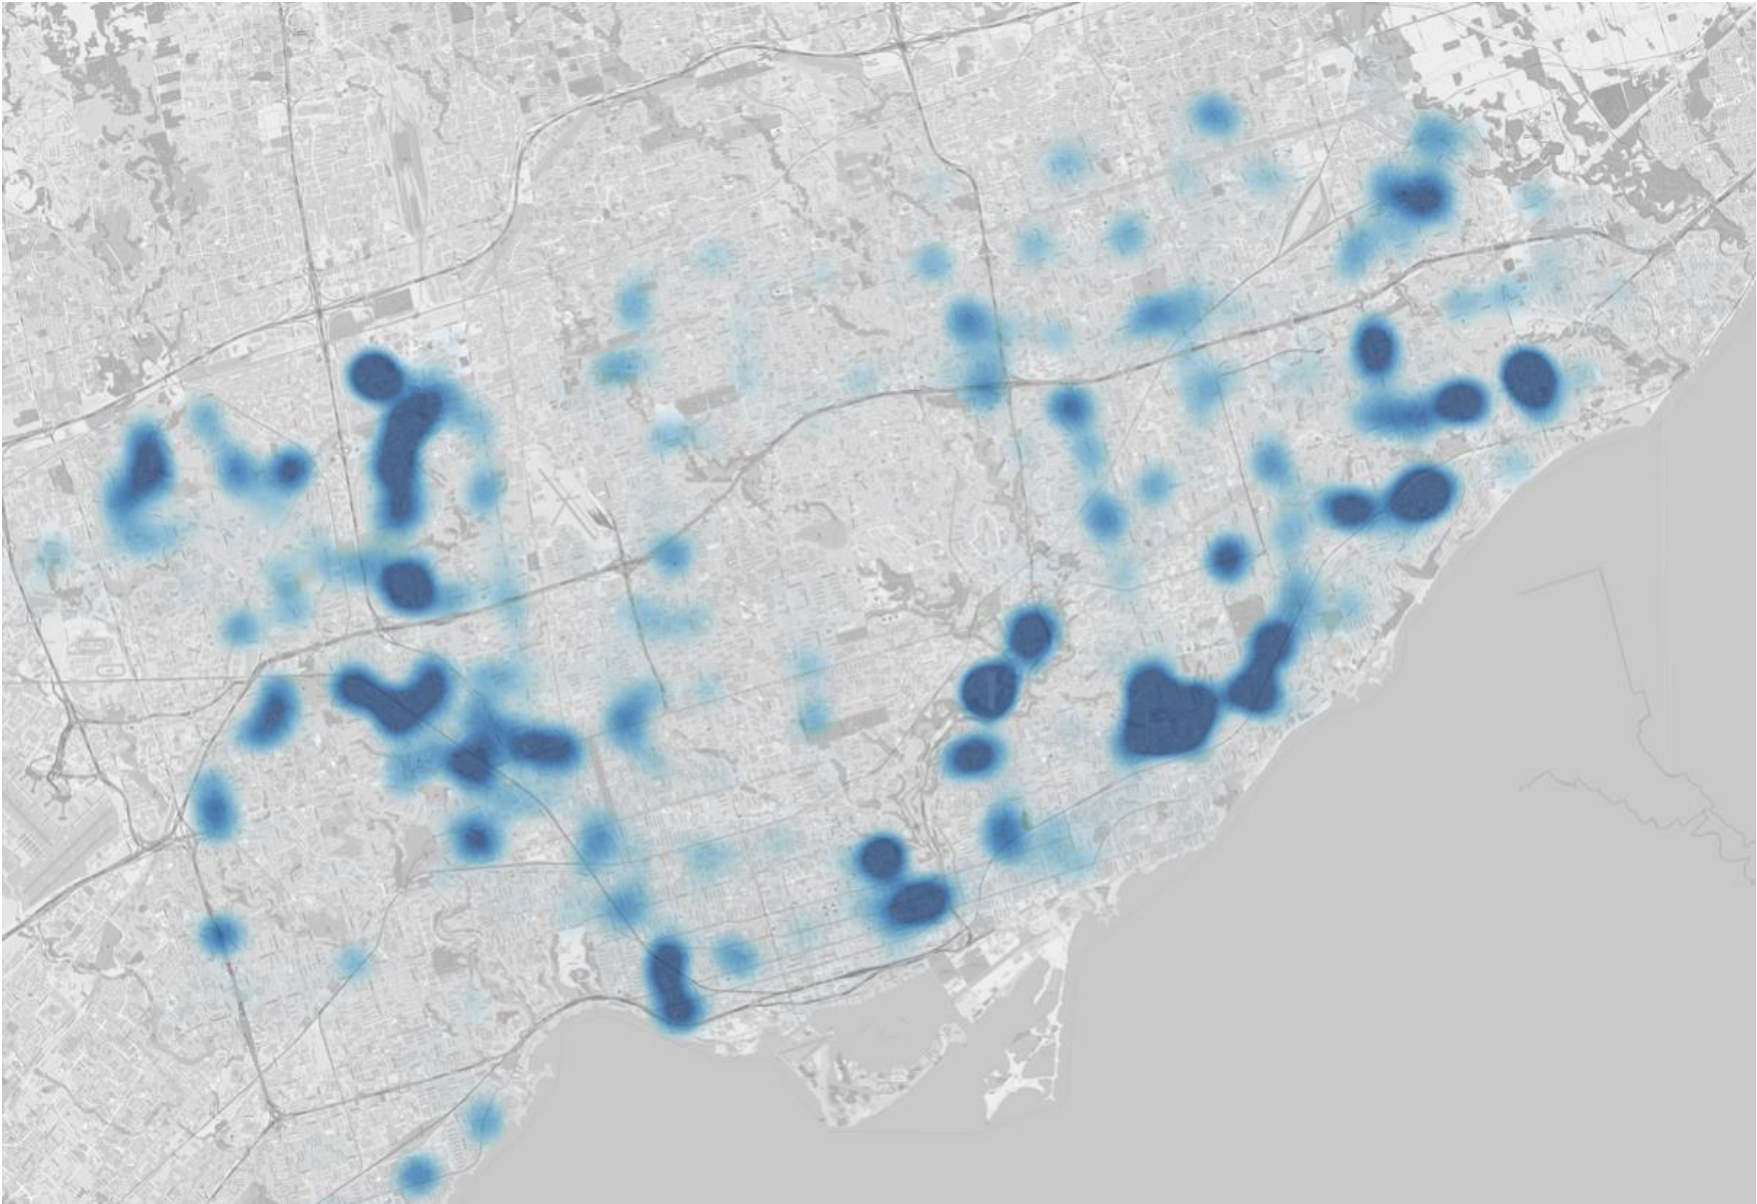

Attachment 2: High Level Maps Highlighting Areas of Digital Access Need

Heatmap of qualified beneficiaries in 2018 and 2019 of the Government of Canada's Connecting Families initiative (\$10/month Internet for families who receive the maximum Canada Child Benefit) who responded "No, I do not" to the question "Do you have Internet service already installed at this address now?"

- 0
- 1 - 50
- 51 - 150
- 151 - 370
- 371 - 564

Toronto Catholic District School Board Digital Need is No Internet by FSA

Summary of the Map:
 The map shows the distribution (count) of Toronto Catholic District School Board (TCDSB) digital need response is No Internet by Forward Sortation Area (FSA). A forward sortation area (FSA) is a way to designate a geographical unit based on the first three characters in a postal code. All postal codes that start with the same three characters—for example, M5H are together considered an FSA.

The area with the highest count of No Internet is in North Etobicoke, an area west of central of central Toronto, and an area east of central Toronto.

TCDSB - No Internet by FSA

- 0
- 1 - 10
- 11 - 20
- 21 - 30
- 31 - 68