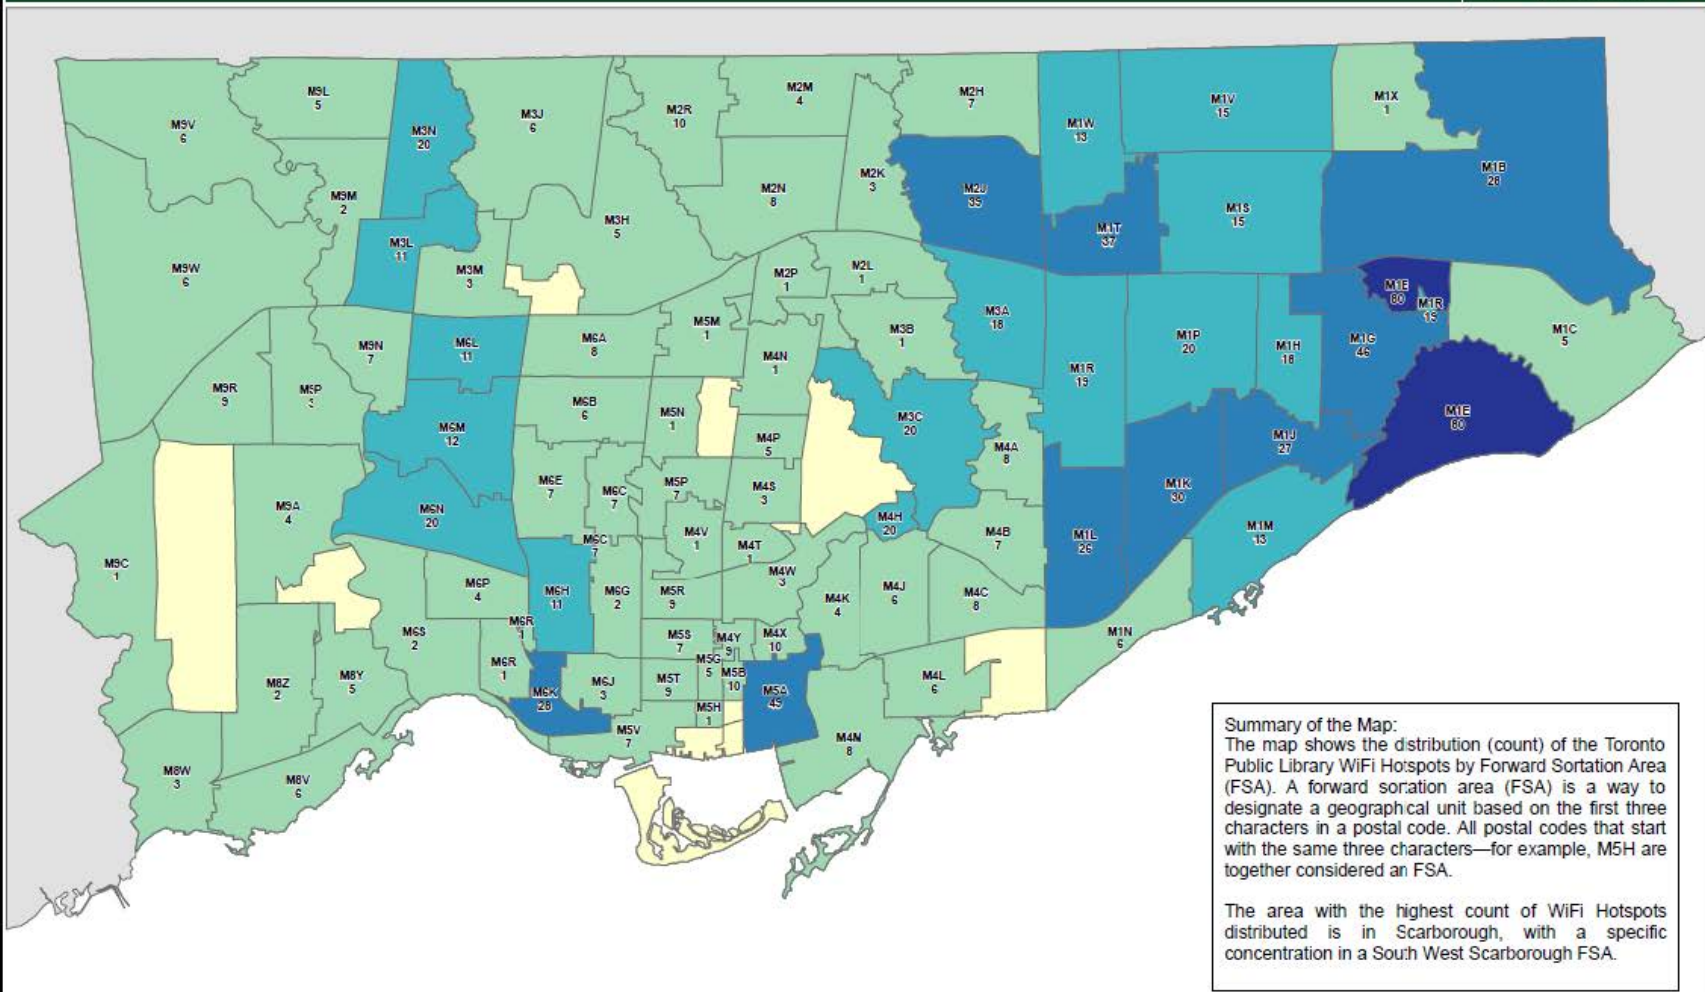

Toronto Public Library Total WiFi Hotspots Distributed by FSA

Total WiFi Hotspots distributed by FSA

- 0
- 1 - 10
- 11 - 20
- 21 - 50
- 51 - 80

Source: Social Development Finance & Administration; Toronto Public Library (TPL).
Copyright © 2020 City of Toronto. All Rights Reserved.
Published: November 2020.
Version: 1.0 (future versions of this map may change)
Prepared by: Social Policy and Analysis and Research Unit.
Contact: spar@toronto.ca.

Toronto Public Library Total Wi-Fi Hotspots Distributed by Forward Sortation Area