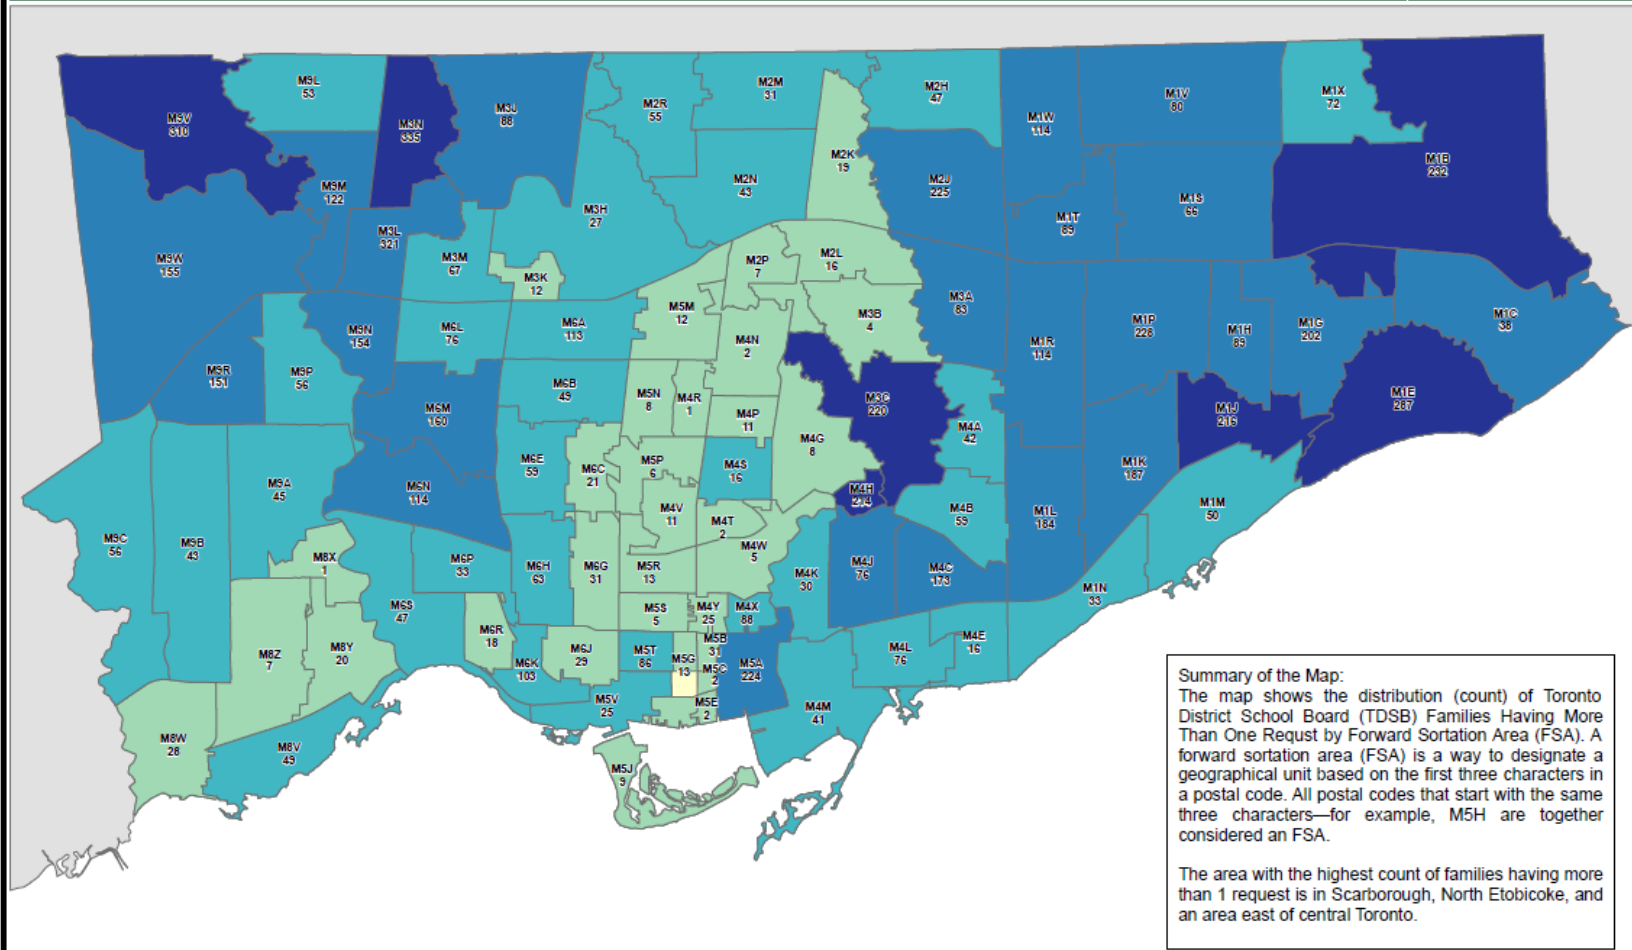

Toronto District School Board Families Having More Than One Request by FSA

Families Having More Than One Request by FSA

- 0
- 1 - 50
- 51 - 150
- 151 - 370
- 371 - 564