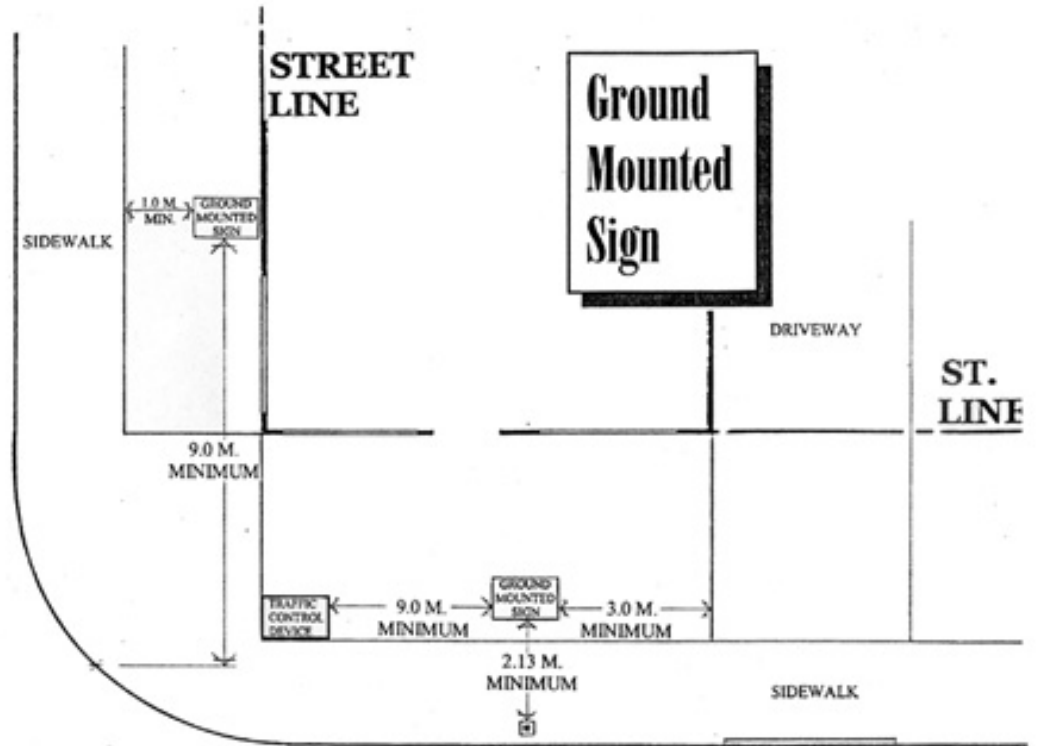

*STREET FIXTURE / FURNISHING: Fire Hydrant; Sign & Hydro Post; Bollard; Bicycle Ring; Transit Shelter; Telephone Booth; Below-ground Planter / Above-ground Planter, Bench; Mail Box; Vending Box; Waste Box