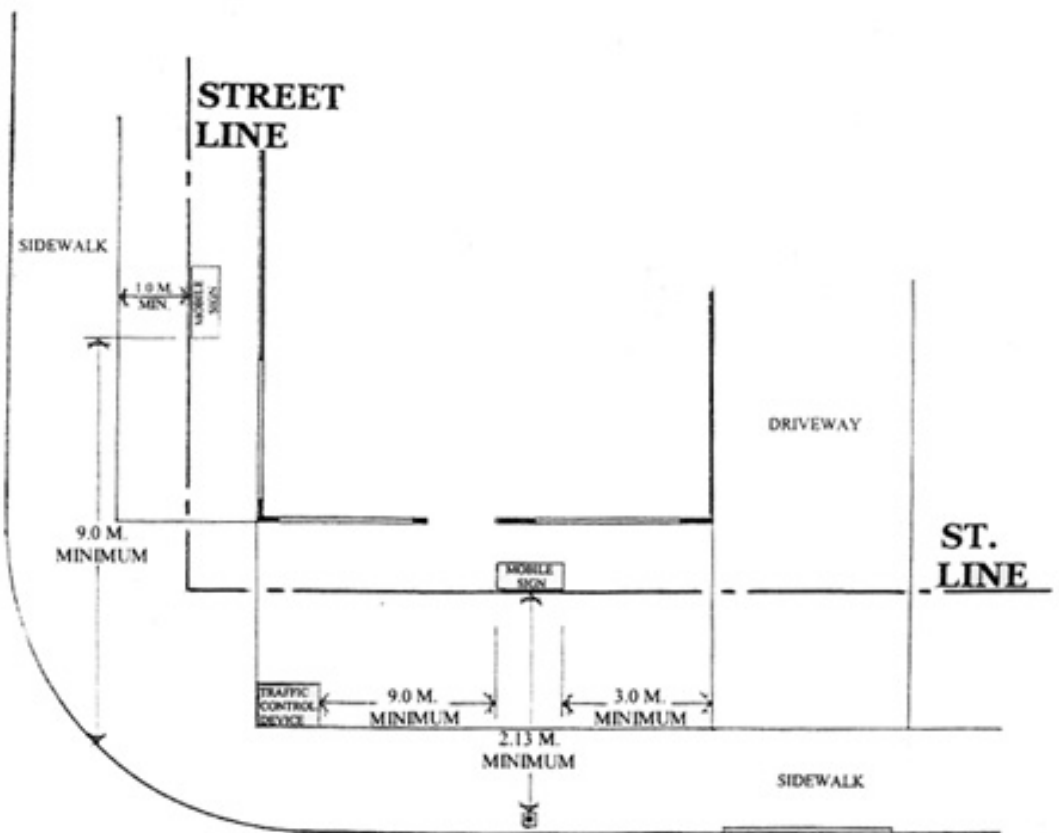

A-Frame Sign

Maximum Size

Residential Development Sign

Maximum Size

*STREET FIXTURE / FURNISHING: Fire Hydrant; Sign & Hydro Post; Bollard; Bicycle Ring; Transit Shelter; Telephone Booth; Below-ground Planter / Above-ground Planter, Bench; Mail Box; Vending Box; Waste Box