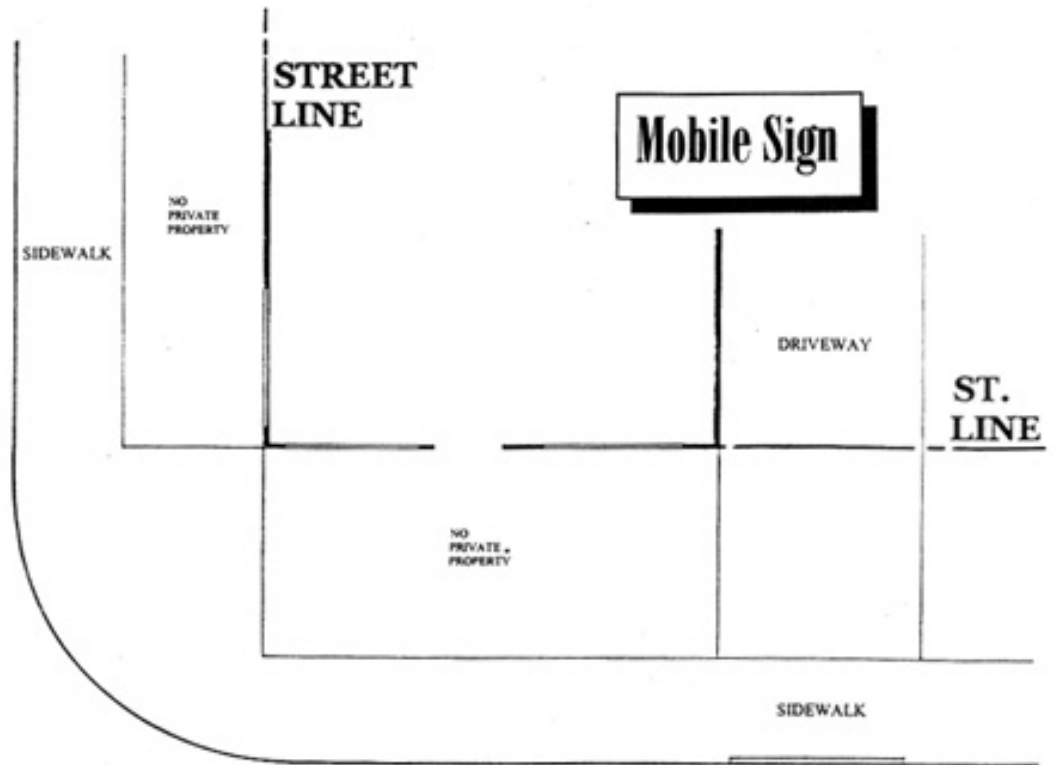

A-Frame Sign

Maximum Size

Residential Development Sign

Maximum Size

*STREET FIXTURE / FURNISHING: Fire Hydrant; Sign & Hydro Post; Bollard; Bicycle Ring; Transit Shelter; Telephone Booth; Below-ground Planter / Above-ground Planter, Bench; Mail Box; Vending Box; Waste Box