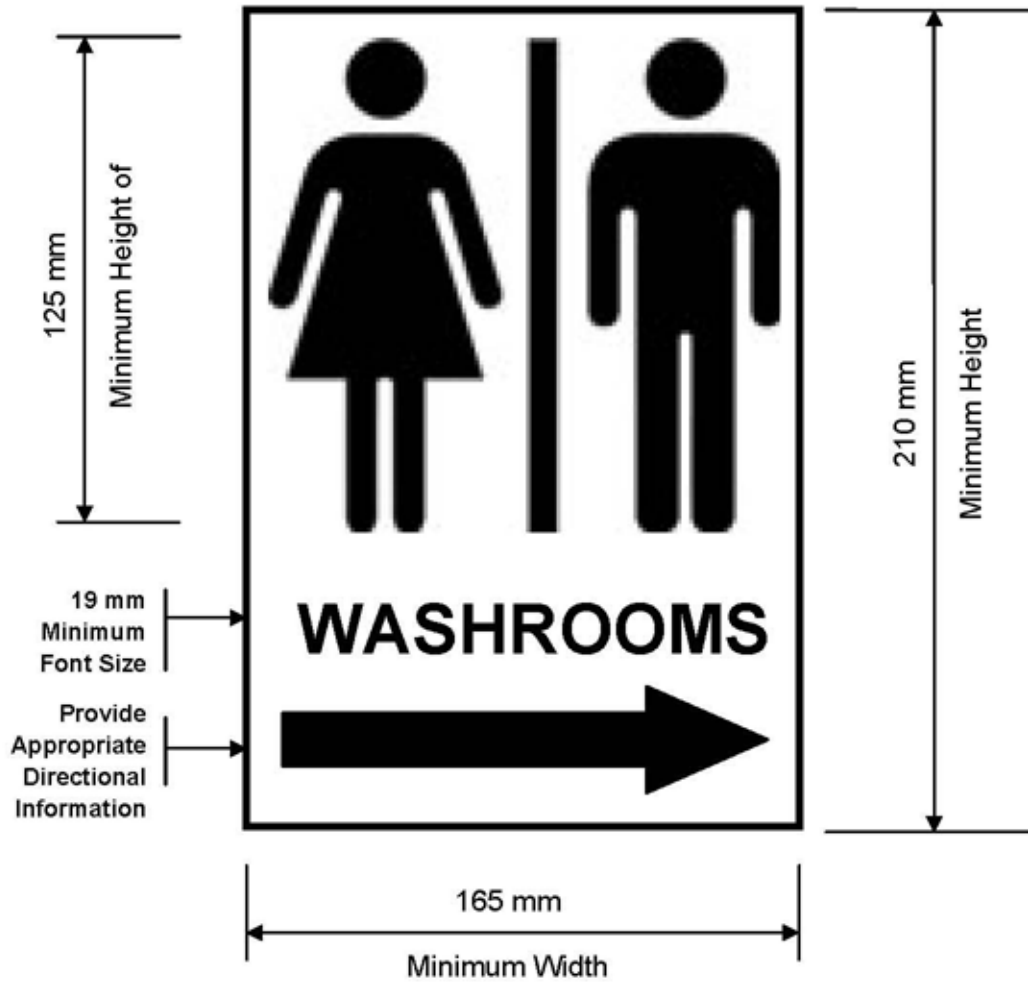

**DIRECTIONAL WASHROOM SIGN**

**Note:** Figures and text to be of contrasting light or dark colour scheme in relation to background colour