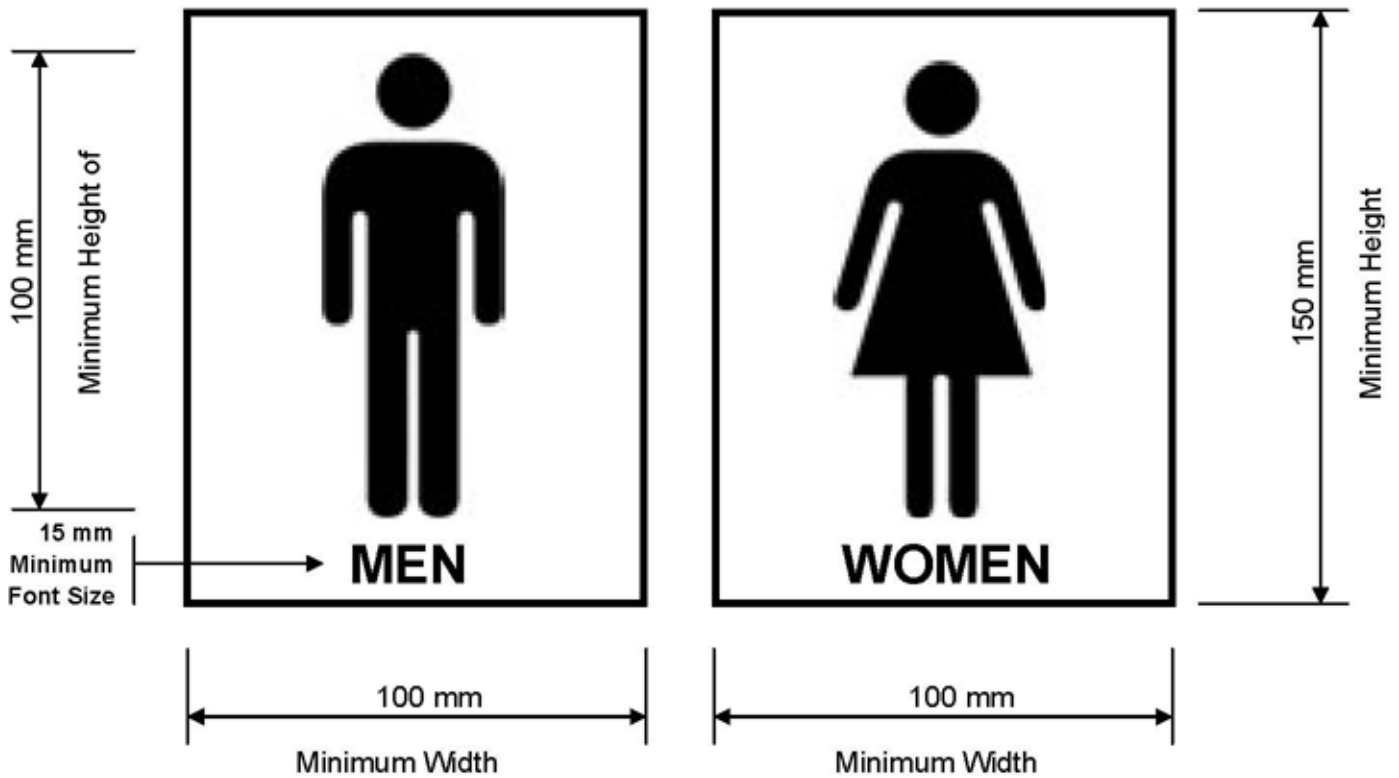

UNIVERSAL WASHROOM SYMBOLS

Note: Figure and text to be of contrasting light or dark colour scheme in relation to background colour