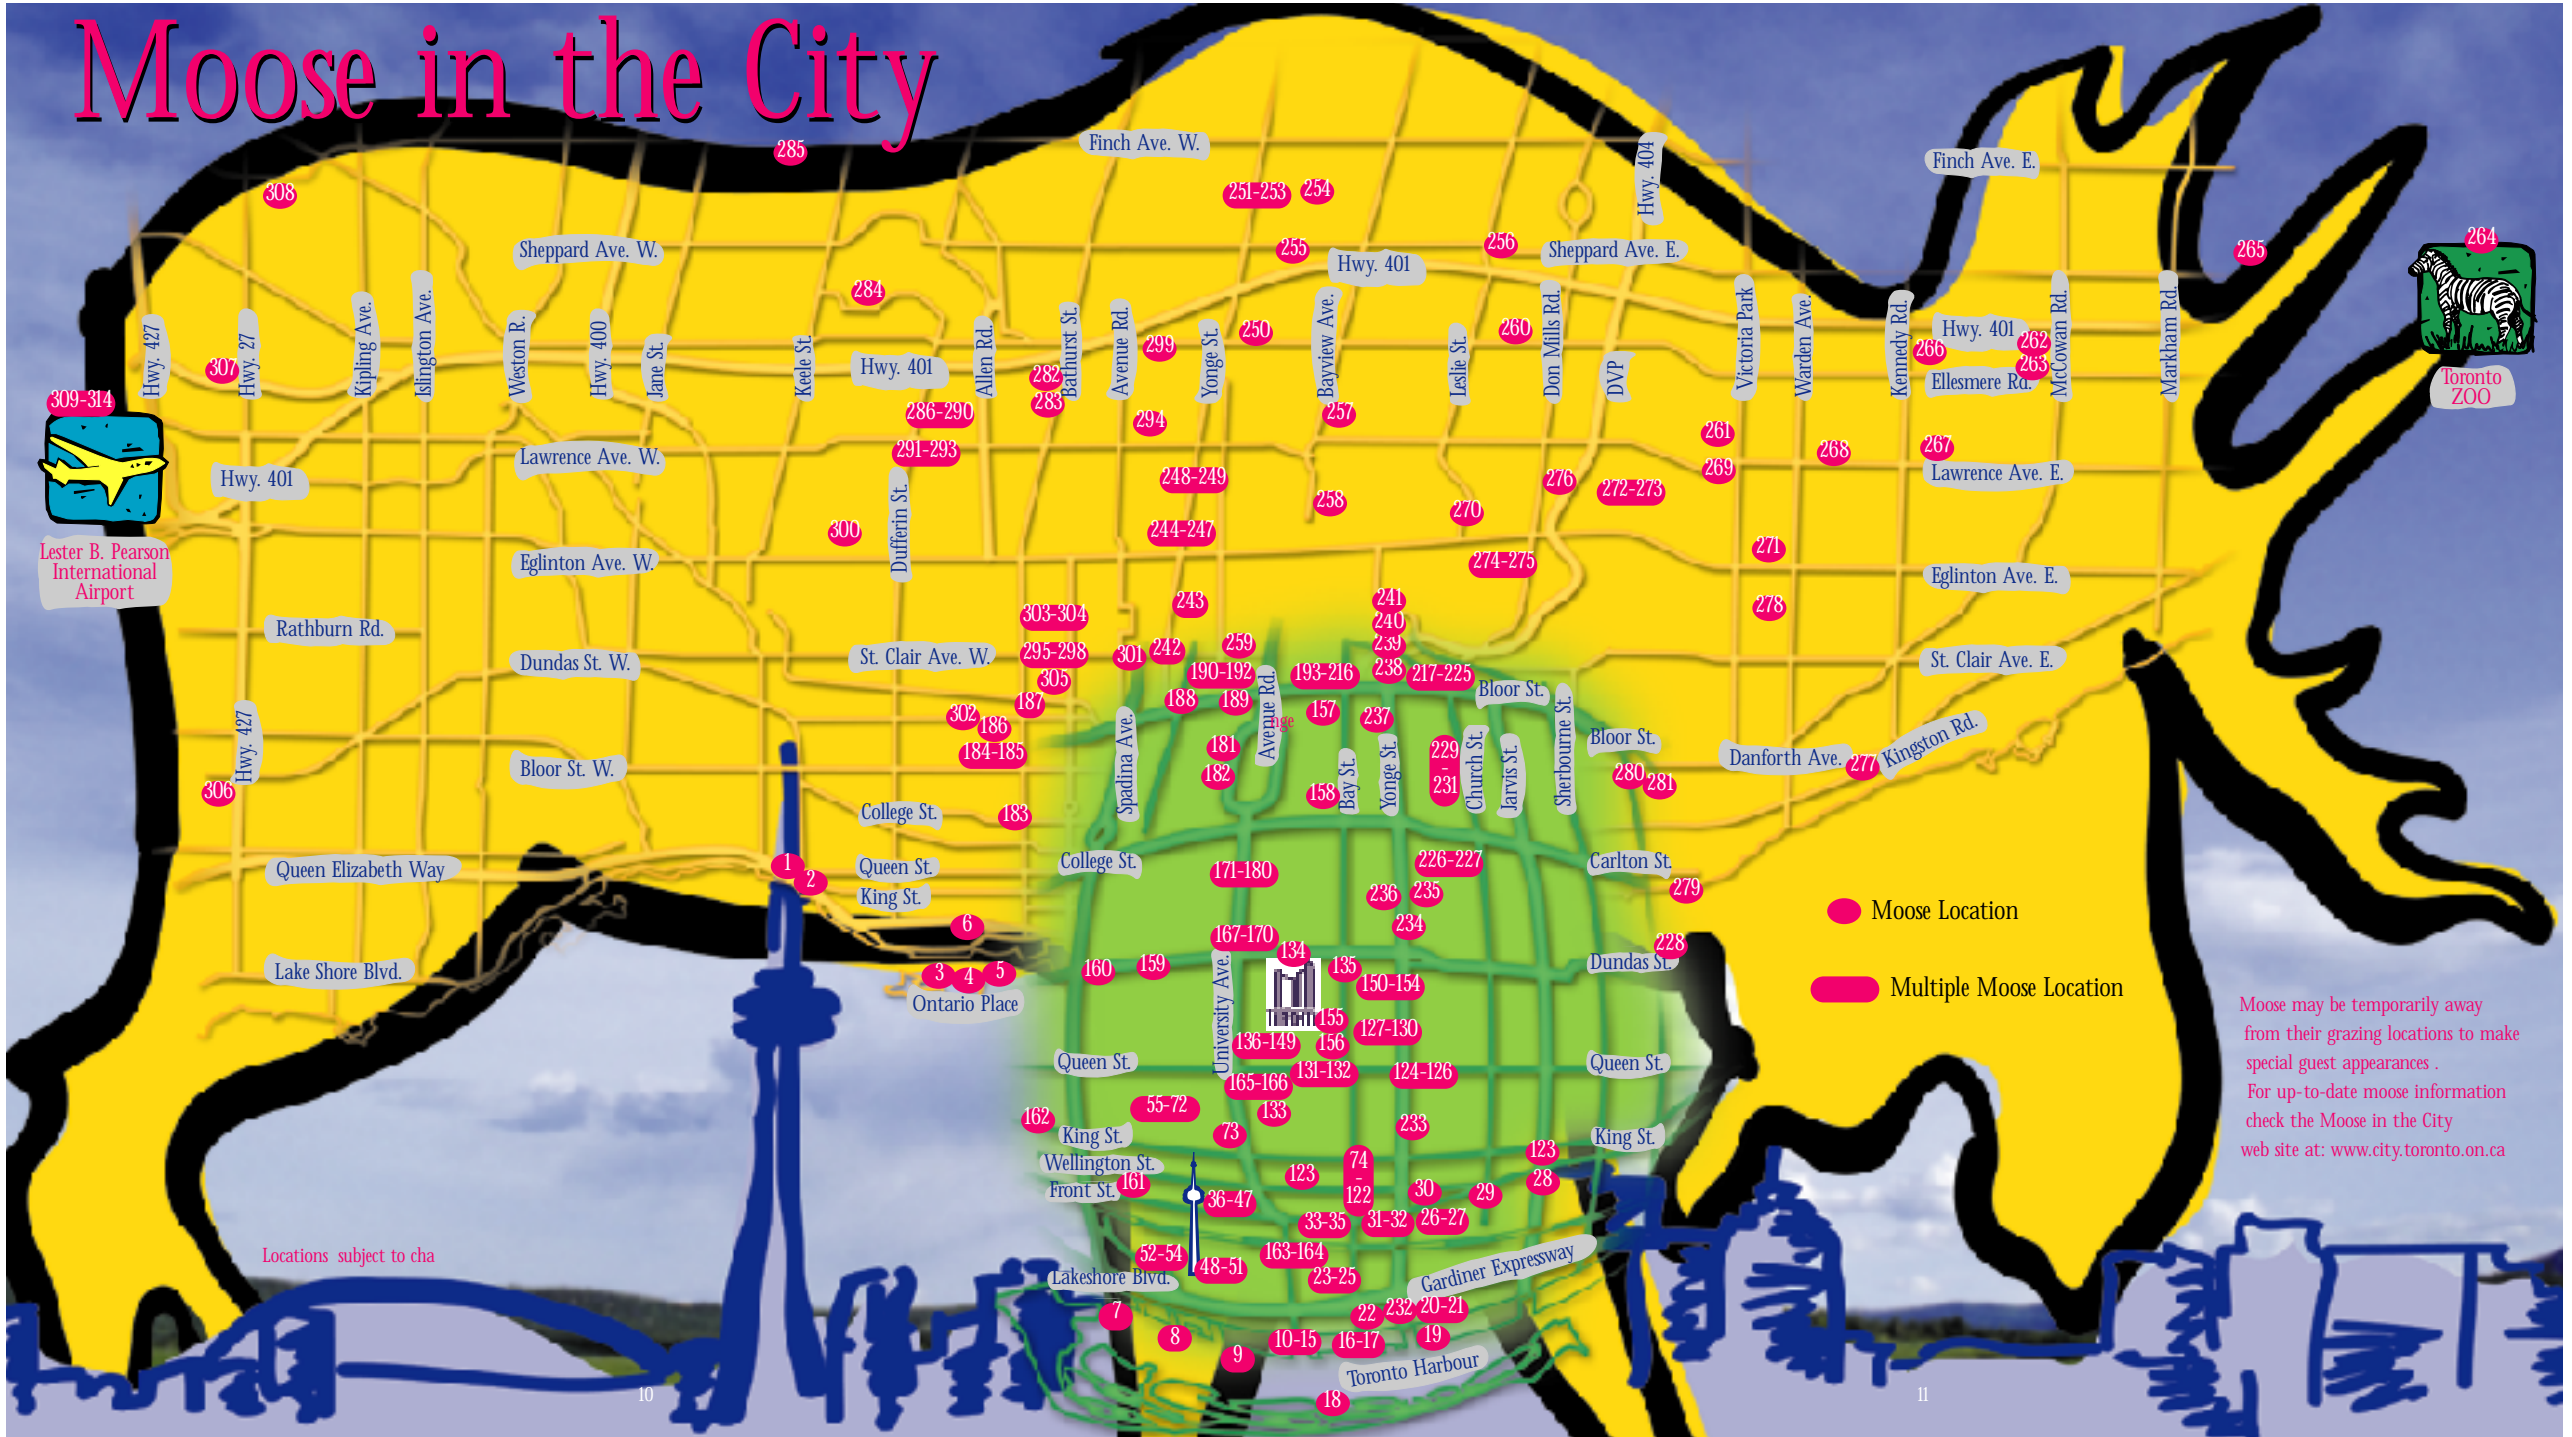

Moose in the City

Lester B. Pearson International Airport

Toronto Zoo

● Moose Location

○ Multiple Moose Location

Moose may be temporarily away from their grazing locations to make special guest appearances. For up-to-date moose information check the Moose in the City web site at: www.city.toronto.on.ca

Locations subject to change