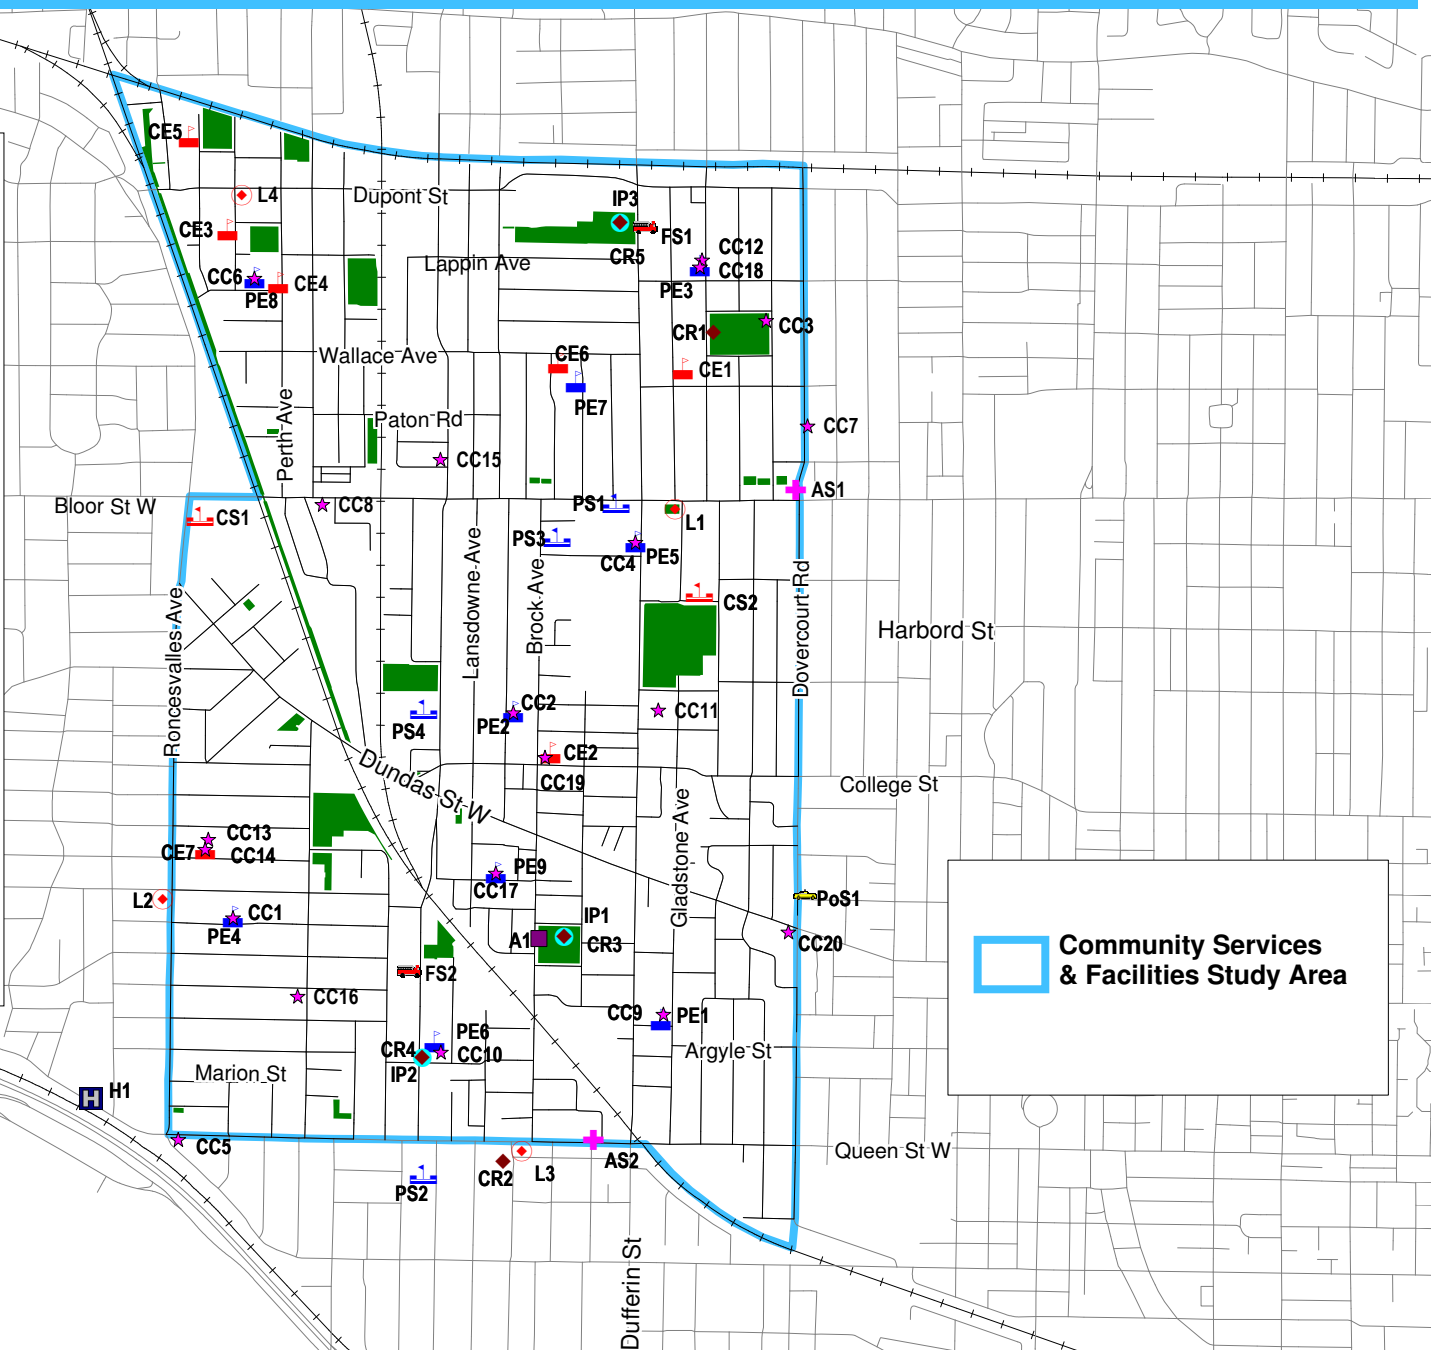

**Legend**

- A Arena
- CC Child Care Centre
- CR Community/Recreation Centre
- L Library
- IP Indoor Pool
- PE TDSB Elementary
- PS TDSB Secondary
- CE TCDSB Elementary
- CS TCDSB Secondary
- AS Ambulance Station
- FS Fire Station
- PoS Police Station
- H Hospital
- Parks
- Rail

For key to map codes refer to CS&F list.

**Community Services & Facilities Study Area**