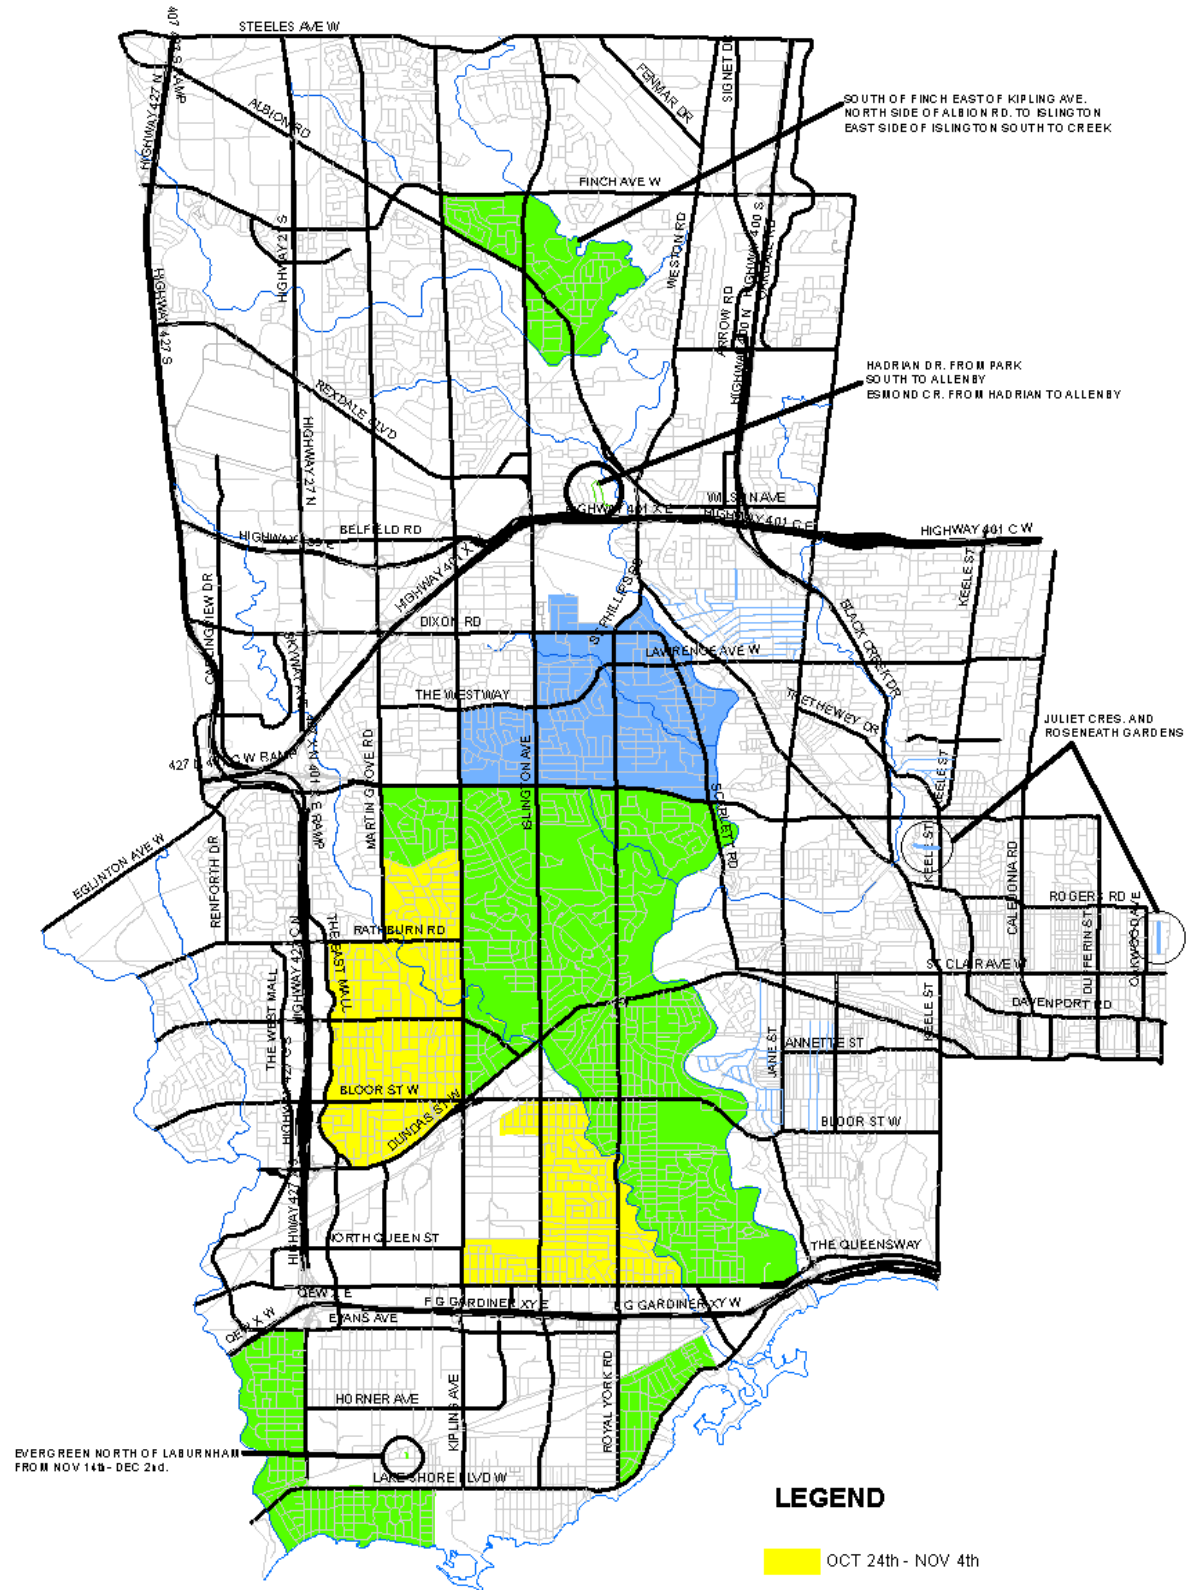

(NOTE: No collection on Remembrance Day – Friday, November 11, 2011)

A total of 43,300 notices, with the program collection dates, will be delivered to all households in the program area. Only those residents who are scheduled to receive mechanical leaf pick-up will receive notification, two weeks prior to the scheduled pick-up date of collection. (Those that do not receive a notice are not eligible for the program).

If you are in the program area: A day or two before the start of your collection week, please rake all leaves to the edge of, **but not onto the travelled portion of the roadway**. Do not place leaves in ditches or in any way as to obstruct water flow. Once crews have picked up the leaves, they will not return to the area and the residents must bag any remaining leaves.

Only the leaves that have been placed by the edge of the roadway by 7:00 a.m. the first day of your scheduled collection will be removed.

If the leaf collection program is suspended due to an early snow fall, we will resume leaf collection during the month of April 2012.

If you have any questions about the service, call 311 or visit the website at: www.toronto.ca/transportation/leaf_pickup

EVERGREEN NORTH OF LABURNHAM FROM NOV 14th - DEC 2nd.

LEGEND

- OCT 24th - NOV 4th
- NOV 7th - NOV 10th (No Collection Nov 11/11)
- NOV 14th - DEC 2nd