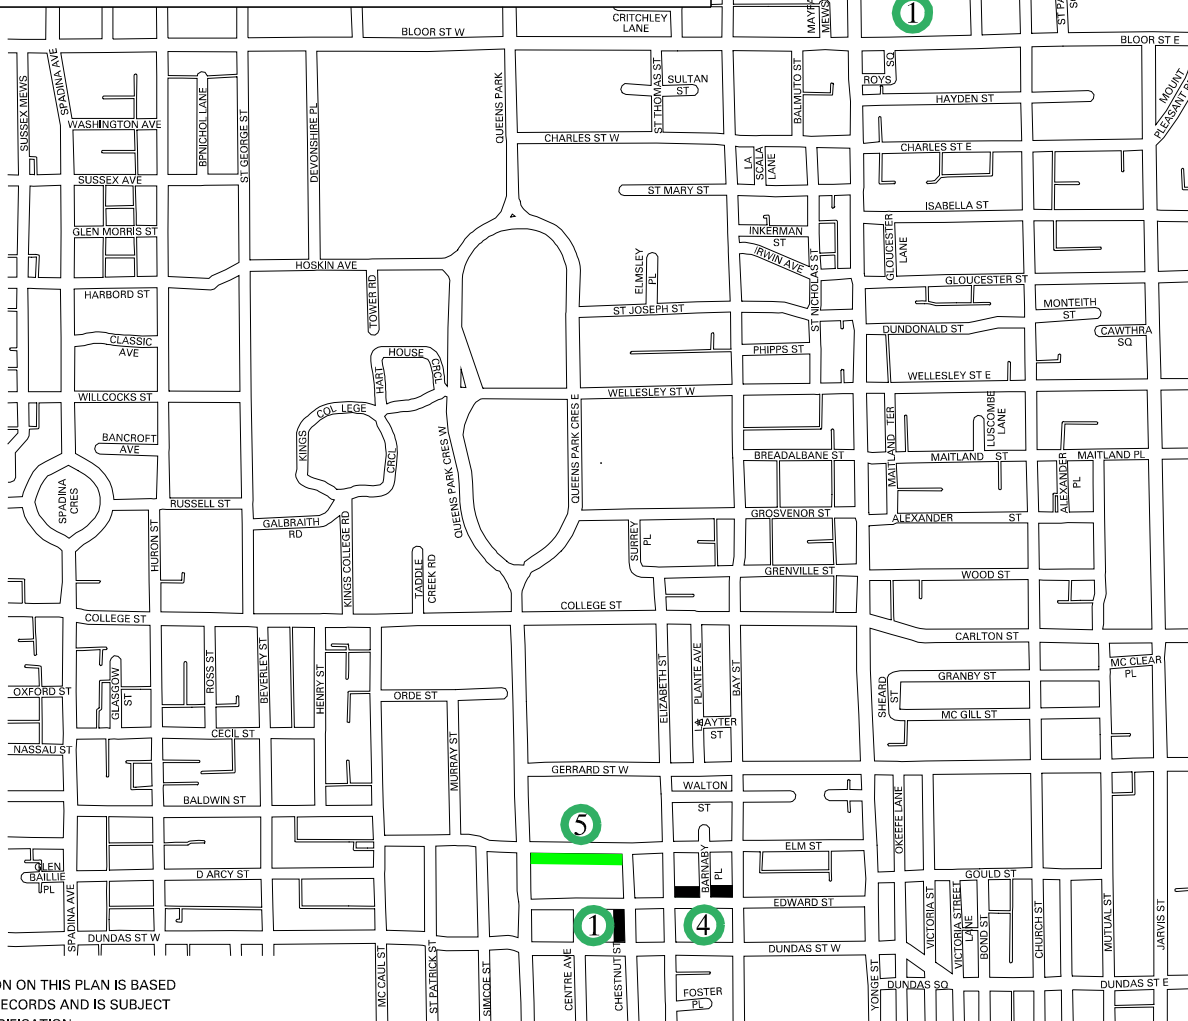

LEGEND:

Number of Parking Spaces

3 hour Maximum Parking, Anytime

3 hour Maximum Parking, 7:30 a.m. - 6:30 p.m.
13 hour Maximum Parking, 6:30 p.m. - 7:30 a.m.

3 hour Maximum Parking, 8:00 a.m. - 3:30 p.m. &
6:30 p.m. - 8:00 a.m., Mon-Fri
3 hour Maximum Parking, Anytime Sat-Sun

NOTE:
INFORMATION ON THIS PLAN IS BASED
ON OFFICE RECORDS AND IS SUBJECT
TO FIELD VERIFICATION.

ZONE 2 - CENTRAL BUSINESS DISTRICT DESIGNATED BUS/MOTOR COACH PARKING SPACES