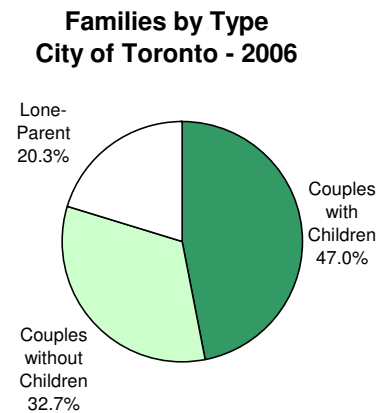

2006
City of Toronto Ward Profiles
Ward 10

FAMILIES

Families by Type

Ward 10			City of Toronto		
	No.	%		No.	%
Couples with Children	8,510	49.2	Couples with Children	314,610	47.0
Couples without Children	5,695	32.9	Couples without Children	219,345	32.7
Lone-Parent	3,105	17.9	Lone-Parent	136,135	20.3
Total	17,310	100.0	Total	670,090	100.0

Families by Number of Children

Ward 10			City of Toronto		
	No.	%		No.	%
All Families			All Families		
With Children	11,615	67.1	With Children	450,745	67.3
Without Children	5,695	32.9	Without Children	219,345	32.7
Total	17,310	100.0	Total	670,090	100.0
Couples			Couples		
1 Child	3,745	44.0	1 Child	129,275	41.1
2 Children	3,355	39.4	2 Children	130,045	41.3
3+ Children	1,410	16.6	3+ Children	55,290	17.6
Total	8,510	100.0	Total	314,610	100.0
Lone Parent			Lone Parent		
1 Child	2,110	68.0	1 Child	83,560	61.4
2 Children	730	23.5	2 Children	37,430	27.5
3+ Children	265	8.5	3+ Children	15,145	11.1
Total	3,105	100.0	Total	136,135	100.0
Number of Children at Home by Age			Number of Children at Home by Age		
Under 6 years of age	3,680	18.7	Under 6 years of age	159,605	20.4
6 - 14 years	6,065	30.9	6 - 14 years	245,895	31.4
15 - 17 years	2,115	10.8	15 - 17 years	83,030	10.6
18 - 24 years	4,625	23.5	18 - 24 years	163,225	20.8
25 years and more	3,165	16.1	25 years and more	131,710	16.8
Total	19,650	100.0	Total	783,465	100.0