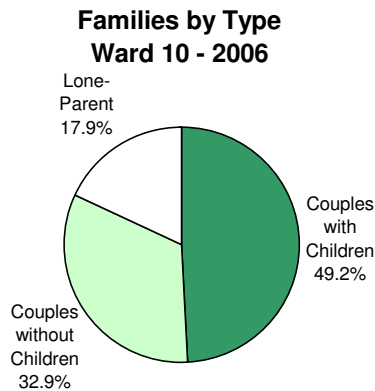

2006
City of Toronto Ward Profiles
Ward 10

FAMILIES

Families by Type

Ward 10			City of Toronto		
	No.	%		No.	%
Couples with Children	8,510	49.2	Couples with Children	314,610	47.0
Couples without Children	5,695	32.9	Couples without Children	219,345	32.7
Lone-Parent	3,105	17.9	Lone-Parent	136,135	20.3
Total	17,310	100.0	Total	670,090	100.0

Families by Number of Children

Ward 10			City of Toronto		
	No.	%		No.	%
All Families			All Families		
With Children	11,615	67.1	With Children	450,745	67.3
Without Children	5,695	32.9	Without Children	219,345	32.7
Total	17,310	100.0	Total	670,090	100.0
Couples			Couples		
1 Child	3,745	44.0	1 Child	129,275	41.1
2 Children	3,355	39.4	2 Children	130,045	41.3
3+ Children	1,410	16.6	3+ Children	55,290	17.6
Total	8,510	100.0	Total	314,610	100.0
Lone Parent			Lone Parent		
1 Child	2,110	68.0	1 Child	83,560	61.4
2 Children	730	23.5	2 Children	37,430	27.5
3+ Children	265	8.5	3+ Children	15,145	11.1
Total	3,105	100.0	Total	136,135	100.0
Number of Children at Home by Age			Number of Children at Home by Age		
Under 6 years of age	3,680	18.7	Under 6 years of age	159,605	20.4
6 - 14 years	6,065	30.9	6 - 14 years	245,895	31.4
15 - 17 years	2,115	10.8	15 - 17 years	83,030	10.6
18 - 24 years	4,625	23.5	18 - 24 years	163,225	20.8
25 years and more	3,165	16.1	25 years and more	131,710	16.8
Total	19,650	100.0	Total	783,465	100.0