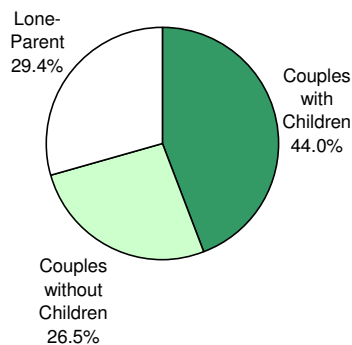

2006
City of Toronto Ward Profiles
Ward 11

FAMILIES

Families by Type

Ward 11			City of Toronto		
	No.	%		No.	%
Couples with Children	7,160	44.0	Couples with Children	314,610	47.0
Couples without Children	4,315	26.5	Couples without Children	219,345	32.7
Lone-Parent	4,780	29.4	Lone-Parent	136,135	20.3
Total	16,255	100.0	Total	670,090	100.0

**Families by Type
Ward 11 - 2006**

**Families by Type
City of Toronto - 2006**

Families by Number of Children

Ward 11			City of Toronto		
	No.	%		No.	%
All Families			All Families		
With Children	11,940	73.5	With Children	450,745	67.3
Without Children	4,315	26.5	Without Children	219,345	32.7
Total	16,255	100.0	Total	670,090	100.0
Couples			Couples		
1 Child	2,905	40.6	1 Child	129,275	41.1
2 Children	2,880	40.2	2 Children	130,045	41.3
3+ Children	1,375	19.2	3+ Children	55,290	17.6
Total	7,160	100.0	Total	314,610	100.0
Lone Parent			Lone Parent		
1 Child	2,780	58.2	1 Child	83,560	61.4
2 Children	1,320	27.6	2 Children	37,430	27.5
3+ Children	680	14.2	3+ Children	15,145	11.1
Total	4,780	100.0	Total	136,135	100.0
Number of Children at Home by Age			Number of Children at Home by Age		
Under 6 years of age	4,595	22.0	Under 6 years of age	159,605	20.4
6 - 14 years	6,905	33.1	6 - 14 years	245,895	31.4
15 - 17 years	2,160	10.4	15 - 17 years	83,030	10.6
18 - 24 years	4,120	19.8	18 - 24 years	163,225	20.8
25 years and more	3,080	14.8	25 years and more	131,710	16.8
Total	20,860	100.0	Total	783,465	100.0