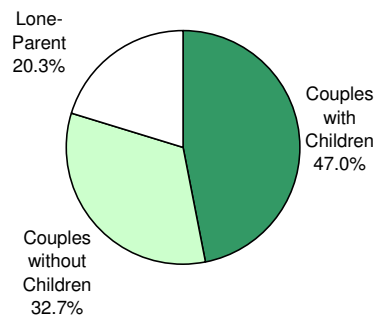

2006
City of Toronto Ward Profiles
Ward 11

FAMILIES

Families by Type

Ward 11			City of Toronto		
	No.	%		No.	%
Couples with Children	7,160	44.0	Couples with Children	314,610	47.0
Couples without Children	4,315	26.5	Couples without Children	219,345	32.7
Lone-Parent	4,780	29.4	Lone-Parent	136,135	20.3
Total	16,255	100.0	Total	670,090	100.0

**Families by Type
Ward 11 - 2006**

**Families by Type
City of Toronto - 2006**

Families by Number of Children

Ward 11			City of Toronto		
	No.	%		No.	%
All Families			All Families		
With Children	11,940	73.5	With Children	450,745	67.3
Without Children	4,315	26.5	Without Children	219,345	32.7
Total	16,255	100.0	Total	670,090	100.0
Couples			Couples		
1 Child	2,905	40.6	1 Child	129,275	41.1
2 Children	2,880	40.2	2 Children	130,045	41.3
3+ Children	1,375	19.2	3+ Children	55,290	17.6
Total	7,160	100.0	Total	314,610	100.0
Lone Parent			Lone Parent		
1 Child	2,780	58.2	1 Child	83,560	61.4
2 Children	1,320	27.6	2 Children	37,430	27.5
3+ Children	680	14.2	3+ Children	15,145	11.1
Total	4,780	100.0	Total	136,135	100.0
Number of Children at Home by Age			Number of Children at Home by Age		
Under 6 years of age	4,595	22.0	Under 6 years of age	159,605	20.4
6 - 14 years	6,905	33.1	6 - 14 years	245,895	31.4
15 - 17 years	2,160	10.4	15 - 17 years	83,030	10.6
18 - 24 years	4,120	19.8	18 - 24 years	163,225	20.8
25 years and more	3,080	14.8	25 years and more	131,710	16.8
Total	20,860	100.0	Total	783,465	100.0