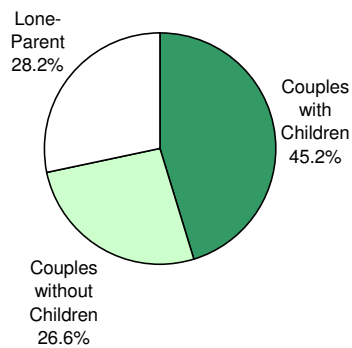

2006
City of Toronto Ward Profiles
Ward 12

FAMILIES

Families by Type

Ward 12			City of Toronto		
	No.	%		No.	%
Couples with Children	6,850	45.2	Couples with Children	314,610	47.0
Couples without Children	4,035	26.6	Couples without Children	219,345	32.7
Lone-Parent	4,285	28.2	Lone-Parent	136,135	20.3
Total	15,170	100.0	Total	670,090	100.0

**Families by Type
Ward 12 - 2006**

**Families by Type
City of Toronto - 2006**

Families by Number of Children

Ward 12			City of Toronto		
	No.	%		No.	%
All Families			All Families		
With Children	11,135	73.4	With Children	450,745	67.3
Without Children	4,035	26.6	Without Children	219,345	32.7
Total	15,170	100.0	Total	670,090	100.0
Couples			Couples		
1 Child	2,625	38.3	1 Child	129,275	41.1
2 Children	2,955	43.1	2 Children	130,045	41.3
3+ Children	1,270	18.5	3+ Children	55,290	17.6
Total	6,850	100.0	Total	314,610	100.0
Lone Parent			Lone Parent		
1 Child	2,600	60.7	1 Child	83,560	61.4
2 Children	1,095	25.6	2 Children	37,430	27.5
3+ Children	590	13.8	3+ Children	15,145	11.1
Total	4,285	100.0	Total	136,135	100.0
Number of Children at Home by Age			Number of Children at Home by Age		
Under 6 years of age	4,105	21.1	Under 6 years of age	159,605	20.4
6 - 14 years	6,630	34.0	6 - 14 years	245,895	31.4
15 - 17 years	1,890	9.7	15 - 17 years	83,030	10.6
18 - 24 years	3,685	18.9	18 - 24 years	163,225	20.8
25 years and more	3,185	16.3	25 years and more	131,710	16.8
Total	19,495	100.0	Total	783,465	100.0