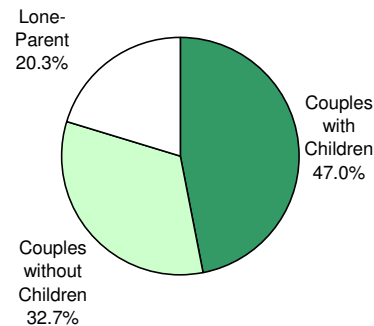

2006
City of Toronto Ward Profiles
Ward 12

FAMILIES

Families by Type

Ward 12			City of Toronto		
	No.	%		No.	%
Couples with Children	6,850	45.2	Couples with Children	314,610	47.0
Couples without Children	4,035	26.6	Couples without Children	219,345	32.7
Lone-Parent	4,285	28.2	Lone-Parent	136,135	20.3
Total	15,170	100.0	Total	670,090	100.0

**Families by Type
Ward 12 - 2006**

**Families by Type
City of Toronto - 2006**

Families by Number of Children

Ward 12			City of Toronto		
	No.	%		No.	%
All Families			All Families		
With Children	11,135	73.4	With Children	450,745	67.3
Without Children	4,035	26.6	Without Children	219,345	32.7
Total	15,170	100.0	Total	670,090	100.0
Couples			Couples		
1 Child	2,625	38.3	1 Child	129,275	41.1
2 Children	2,955	43.1	2 Children	130,045	41.3
3+ Children	1,270	18.5	3+ Children	55,290	17.6
Total	6,850	100.0	Total	314,610	100.0
Lone Parent			Lone Parent		
1 Child	2,600	60.7	1 Child	83,560	61.4
2 Children	1,095	25.6	2 Children	37,430	27.5
3+ Children	590	13.8	3+ Children	15,145	11.1
Total	4,285	100.0	Total	136,135	100.0
Number of Children at Home by Age			Number of Children at Home by Age		
Under 6 years of age	4,105	21.1	Under 6 years of age	159,605	20.4
6 - 14 years	6,630	34.0	6 - 14 years	245,895	31.4
15 - 17 years	1,890	9.7	15 - 17 years	83,030	10.6
18 - 24 years	3,685	18.9	18 - 24 years	163,225	20.8
25 years and more	3,185	16.3	25 years and more	131,710	16.8
Total	19,495	100.0	Total	783,465	100.0