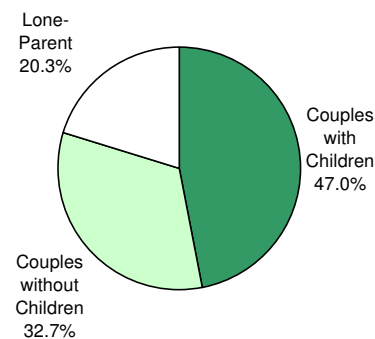

2006
City of Toronto Ward Profiles
Ward 13

FAMILIES

Families by Type

Ward 13			City of Toronto		
	No.	%		No.	%
Couples with Children	6,085	43.9	Couples with Children	314,610	47.0
Couples without Children	5,215	37.6	Couples without Children	219,345	32.7
Lone-Parent	2,565	18.5	Lone-Parent	136,135	20.3
Total	13,865	100.0	Total	670,090	100.0

**Families by Type
Ward 13 - 2006**

**Families by Type
City of Toronto - 2006**

Families by Number of Children

Ward 13			City of Toronto		
	No.	%		No.	%
All Families			All Families		
With Children	8,650	62.4	With Children	450,745	67.3
Without Children	5,215	37.6	Without Children	219,345	32.7
Total	13,865	100.0	Total	670,090	100.0
Couples			Couples		
1 Child	2,645	43.5	1 Child	129,275	41.1
2 Children	2,610	42.9	2 Children	130,045	41.3
3+ Children	830	13.6	3+ Children	55,290	17.6
Total	6,085	100.0	Total	314,610	100.0
Lone Parent			Lone Parent		
1 Child	1,735	67.6	1 Child	83,560	61.4
2 Children	630	24.6	2 Children	37,430	27.5
3+ Children	200	7.8	3+ Children	15,145	11.1
Total	2,565	100.0	Total	136,135	100.0
Number of Children at Home by Age			Number of Children at Home by Age		
Under 6 years of age	3,405	24.0	Under 6 years of age	159,605	20.4
6 - 14 years	4,420	31.1	6 - 14 years	245,895	31.4
15 - 17 years	1,550	10.9	15 - 17 years	83,030	10.6
18 - 24 years	2,860	20.1	18 - 24 years	163,225	20.8
25 years and more	1,980	13.9	25 years and more	131,710	16.8
Total	14,215	100.0	Total	783,465	100.0