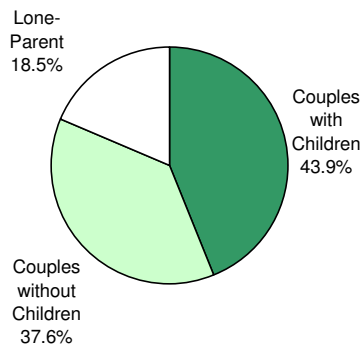

2006
City of Toronto Ward Profiles
Ward 13

FAMILIES

Families by Type

Ward 13			City of Toronto		
	No.	%		No.	%
Couples with Children	6,085	43.9	Couples with Children	314,610	47.0
Couples without Children	5,215	37.6	Couples without Children	219,345	32.7
Lone-Parent	2,565	18.5	Lone-Parent	136,135	20.3
Total	13,865	100.0	Total	670,090	100.0

**Families by Type
Ward 13 - 2006**

**Families by Type
City of Toronto - 2006**

Families by Number of Children

Ward 13			City of Toronto		
	No.	%		No.	%
All Families			All Families		
With Children	8,650	62.4	With Children	450,745	67.3
Without Children	5,215	37.6	Without Children	219,345	32.7
Total	13,865	100.0	Total	670,090	100.0
Couples			Couples		
1 Child	2,645	43.5	1 Child	129,275	41.1
2 Children	2,610	42.9	2 Children	130,045	41.3
3+ Children	830	13.6	3+ Children	55,290	17.6
Total	6,085	100.0	Total	314,610	100.0
Lone Parent			Lone Parent		
1 Child	1,735	67.6	1 Child	83,560	61.4
2 Children	630	24.6	2 Children	37,430	27.5
3+ Children	200	7.8	3+ Children	15,145	11.1
Total	2,565	100.0	Total	136,135	100.0
Number of Children at Home by Age			Number of Children at Home by Age		
Under 6 years of age	3,405	24.0	Under 6 years of age	159,605	20.4
6 - 14 years	4,420	31.1	6 - 14 years	245,895	31.4
15 - 17 years	1,550	10.9	15 - 17 years	83,030	10.6
18 - 24 years	2,860	20.1	18 - 24 years	163,225	20.8
25 years and more	1,980	13.9	25 years and more	131,710	16.8
Total	14,215	100.0	Total	783,465	100.0