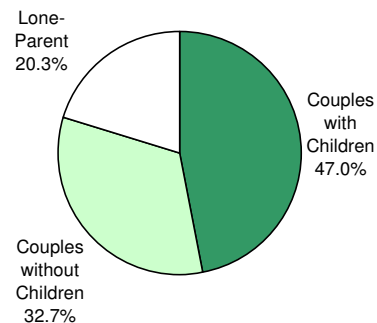

2006
City of Toronto Ward Profiles
Ward 14

FAMILIES

Families by Type

Ward 14			City of Toronto		
	No.	%		No.	%
Couples with Children	5,015	40.6	Couples with Children	314,610	47.0
Couples without Children	4,700	38.0	Couples without Children	219,345	32.7
Lone-Parent	2,640	21.4	Lone-Parent	136,135	20.3
Total	12,355	100.0	Total	670,090	100.0

**Families by Type
Ward 14 - 2006**

**Families by Type
City of Toronto - 2006**

Families by Number of Children

Ward 14			City of Toronto		
	No.	%		No.	%
All Families			All Families		
With Children	7,655	62.0	With Children	450,745	67.3
Without Children	4,700	38.0	Without Children	219,345	32.7
Total	12,355	100.0	Total	670,090	100.0
Couples			Couples		
1 Child	2,290	45.7	1 Child	129,275	41.1
2 Children	1,940	38.7	2 Children	130,045	41.3
3+ Children	785	15.7	3+ Children	55,290	17.6
Total	5,015	100.0	Total	314,610	100.0
Lone Parent			Lone Parent		
1 Child	1,845	69.9	1 Child	83,560	61.4
2 Children	590	22.3	2 Children	37,430	27.5
3+ Children	205	7.8	3+ Children	15,145	11.1
Total	2,640	100.0	Total	136,135	100.0
Number of Children at Home by Age			Number of Children at Home by Age		
Under 6 years of age	3,305	26.6	Under 6 years of age	159,605	20.4
6 - 14 years	3,970	32.0	6 - 14 years	245,895	31.4
15 - 17 years	1,260	10.1	15 - 17 years	83,030	10.6
18 - 24 years	2,065	16.6	18 - 24 years	163,225	20.8
25 years and more	1,815	14.6	25 years and more	131,710	16.8
Total	12,415	100.0	Total	783,465	100.0