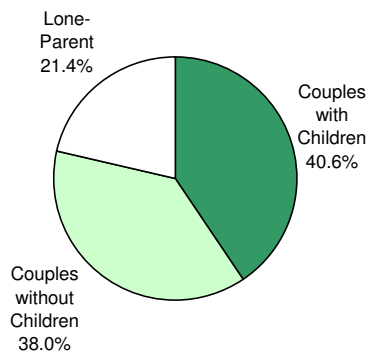

2006
City of Toronto Ward Profiles
Ward 14

FAMILIES

Families by Type

Ward 14			City of Toronto		
	No.	%		No.	%
Couples with Children	5,015	40.6	Couples with Children	314,610	47.0
Couples without Children	4,700	38.0	Couples without Children	219,345	32.7
Lone-Parent	2,640	21.4	Lone-Parent	136,135	20.3
Total	12,355	100.0	Total	670,090	100.0

**Families by Type
Ward 14 - 2006**

**Families by Type
City of Toronto - 2006**

Families by Number of Children

Ward 14			City of Toronto		
	No.	%		No.	%
All Families			All Families		
With Children	7,655	62.0	With Children	450,745	67.3
Without Children	4,700	38.0	Without Children	219,345	32.7
Total	12,355	100.0	Total	670,090	100.0
Couples			Couples		
1 Child	2,290	45.7	1 Child	129,275	41.1
2 Children	1,940	38.7	2 Children	130,045	41.3
3+ Children	785	15.7	3+ Children	55,290	17.6
Total	5,015	100.0	Total	314,610	100.0
Lone Parent			Lone Parent		
1 Child	1,845	69.9	1 Child	83,560	61.4
2 Children	590	22.3	2 Children	37,430	27.5
3+ Children	205	7.8	3+ Children	15,145	11.1
Total	2,640	100.0	Total	136,135	100.0
Number of Children at Home by Age			Number of Children at Home by Age		
Under 6 years of age	3,305	26.6	Under 6 years of age	159,605	20.4
6 - 14 years	3,970	32.0	6 - 14 years	245,895	31.4
15 - 17 years	1,260	10.1	15 - 17 years	83,030	10.6
18 - 24 years	2,065	16.6	18 - 24 years	163,225	20.8
25 years and more	1,815	14.6	25 years and more	131,710	16.8
Total	12,415	100.0	Total	783,465	100.0