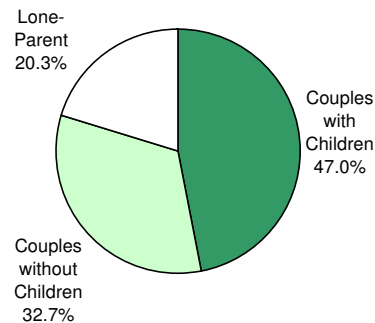

2006  
City of Toronto Ward Profiles  
**Ward 15**

**FAMILIES**

**Families by Type**

Ward 15			City of Toronto		
	No.	%		No.	%
Couples with Children	7,195	45.0	Couples with Children	314,610	47.0
Couples without Children	4,875	30.5	Couples without Children	219,345	32.7
Lone-Parent	3,925	24.5	Lone-Parent	136,135	20.3
<b>Total</b>	<b>15,995</b>	<b>100.0</b>	<b>Total</b>	<b>670,090</b>	<b>100.0</b>

**Families by Type  
Ward 15 - 2006**

**Families by Type  
City of Toronto - 2006**

**Families by Number of Children**

Ward 15			City of Toronto		
	No.	%		No.	%
<b>All Families</b>			<b>All Families</b>		
With Children	11,120	69.5	With Children	450,745	67.3
Without Children	4,875	30.5	Without Children	219,345	32.7
<b>Total</b>	<b>15,995</b>	<b>100.0</b>	<b>Total</b>	<b>670,090</b>	<b>100.0</b>
<b>Couples</b>			<b>Couples</b>		
1 Child	3,035	42.2	1 Child	129,275	41.1
2 Children	2,765	38.4	2 Children	130,045	41.3
3+ Children	1,395	19.4	3+ Children	55,290	17.6
<b>Total</b>	<b>7,195</b>	<b>100.0</b>	<b>Total</b>	<b>314,610</b>	<b>100.0</b>
<b>Lone Parent</b>			<b>Lone Parent</b>		
1 Child	2,310	58.9	1 Child	83,560	61.4
2 Children	1,105	28.2	2 Children	37,430	27.5
3+ Children	510	13.0	3+ Children	15,145	11.1
<b>Total</b>	<b>3,925</b>	<b>100.0</b>	<b>Total</b>	<b>136,135</b>	<b>100.0</b>
<b>Number of Children at Home by Age</b>			<b>Number of Children at Home by Age</b>		
Under 6 years of age	4,145	20.8	Under 6 years of age	159,605	20.4
6 - 14 years	6,435	32.2	6 - 14 years	245,895	31.4
15 - 17 years	2,015	10.1	15 - 17 years	83,030	10.6
18 - 24 years	3,785	19.0	18 - 24 years	163,225	20.8
25 years and more	3,575	17.9	25 years and more	131,710	16.8
<b>Total</b>	<b>19,955</b>	<b>100.0</b>	<b>Total</b>	<b>783,465</b>	<b>100.0</b>