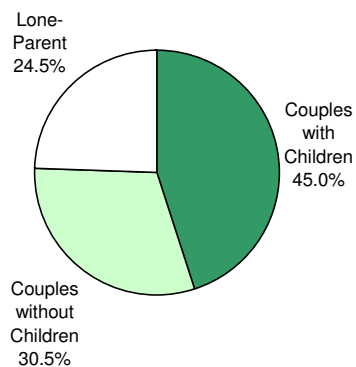

2006  
City of Toronto Ward Profiles  
**Ward 15**

**FAMILIES**

**Families by Type**

Ward 15			City of Toronto		
	No.	%		No.	%
Couples with Children	7,195	45.0	Couples with Children	314,610	47.0
Couples without Children	4,875	30.5	Couples without Children	219,345	32.7
Lone-Parent	3,925	24.5	Lone-Parent	136,135	20.3
<b>Total</b>	<b>15,995</b>	<b>100.0</b>	<b>Total</b>	<b>670,090</b>	<b>100.0</b>

**Families by Type  
Ward 15 - 2006**

**Families by Type  
City of Toronto - 2006**

**Families by Number of Children**

Ward 15			City of Toronto		
	No.	%		No.	%
<b>All Families</b>			<b>All Families</b>		
With Children	11,120	69.5	With Children	450,745	67.3
Without Children	4,875	30.5	Without Children	219,345	32.7
<b>Total</b>	<b>15,995</b>	<b>100.0</b>	<b>Total</b>	<b>670,090</b>	<b>100.0</b>
<b>Couples</b>			<b>Couples</b>		
1 Child	3,035	42.2	1 Child	129,275	41.1
2 Children	2,765	38.4	2 Children	130,045	41.3
3+ Children	1,395	19.4	3+ Children	55,290	17.6
<b>Total</b>	<b>7,195</b>	<b>100.0</b>	<b>Total</b>	<b>314,610</b>	<b>100.0</b>
<b>Lone Parent</b>			<b>Lone Parent</b>		
1 Child	2,310	58.9	1 Child	83,560	61.4
2 Children	1,105	28.2	2 Children	37,430	27.5
3+ Children	510	13.0	3+ Children	15,145	11.1
<b>Total</b>	<b>3,925</b>	<b>100.0</b>	<b>Total</b>	<b>136,135</b>	<b>100.0</b>
<b>Number of Children at Home by Age</b>			<b>Number of Children at Home by Age</b>		
Under 6 years of age	4,145	20.8	Under 6 years of age	159,605	20.4
6 - 14 years	6,435	32.2	6 - 14 years	245,895	31.4
15 - 17 years	2,015	10.1	15 - 17 years	83,030	10.6
18 - 24 years	3,785	19.0	18 - 24 years	163,225	20.8
25 years and more	3,575	17.9	25 years and more	131,710	16.8
<b>Total</b>	<b>19,955</b>	<b>100.0</b>	<b>Total</b>	<b>783,465</b>	<b>100.0</b>