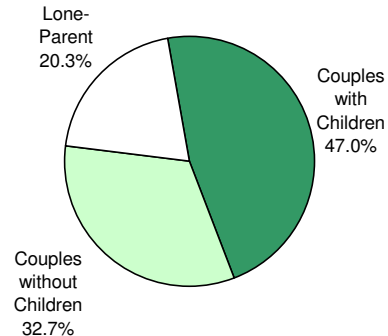

2006  
City of Toronto Ward Profiles  
**Ward 16**

**FAMILIES**

**Families by Type**

Ward 16			City of Toronto		
	No.	%		No.	%
Couples with Children	7,250	53.3	Couples with Children	314,610	47.0
Couples without Children	4,680	34.4	Couples without Children	219,345	32.7
Lone-Parent	1,665	12.2	Lone-Parent	136,135	20.3
<b>Total</b>	<b>13,595</b>	<b>100.0</b>	<b>Total</b>	<b>670,090</b>	<b>100.0</b>

**Families by Type  
Ward 16 - 2006**

**Families by Type  
City of Toronto - 2006**

**Families by Number of Children**

Ward 16			City of Toronto		
	No.	%		No.	%
<b>All Families</b>			<b>All Families</b>		
With Children	8,915	65.6	With Children	450,745	67.3
Without Children	4,680	34.4	Without Children	219,345	32.7
<b>Total</b>	<b>13,595</b>	<b>100.0</b>	<b>Total</b>	<b>670,090</b>	<b>100.0</b>
<b>Couples</b>			<b>Couples</b>		
1 Child	2,395	33.0	1 Child	129,275	41.1
2 Children	3,240	44.7	2 Children	130,045	41.3
3+ Children	1,615	22.3	3+ Children	55,290	17.6
<b>Total</b>	<b>7,250</b>	<b>100.0</b>	<b>Total</b>	<b>314,610</b>	<b>100.0</b>
<b>Lone Parent</b>			<b>Lone Parent</b>		
1 Child	1,015	61.0	1 Child	83,560	61.4
2 Children	540	32.4	2 Children	37,430	27.5
3+ Children	110	6.6	3+ Children	15,145	11.1
<b>Total</b>	<b>1,665</b>	<b>100.0</b>	<b>Total</b>	<b>136,135</b>	<b>100.0</b>
<b>Number of Children at Home by Age</b>			<b>Number of Children at Home by Age</b>		
Under 6 years of age	3,895	23.2	Under 6 years of age	159,605	20.4
6 - 14 years	6,115	36.4	6 - 14 years	245,895	31.4
15 - 17 years	2,000	11.9	15 - 17 years	83,030	10.6
18 - 24 years	3,335	19.9	18 - 24 years	163,225	20.8
25 years and more	1,445	8.6	25 years and more	131,710	16.8
<b>Total</b>	<b>16,790</b>	<b>100.0</b>	<b>Total</b>	<b>783,465</b>	<b>100.0</b>