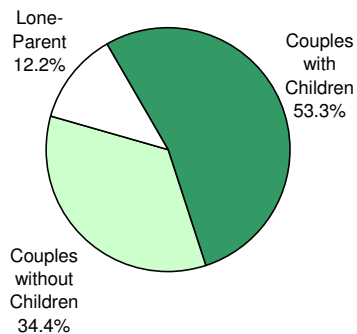

2006  
City of Toronto Ward Profiles  
**Ward 16**

**FAMILIES**

**Families by Type**

Ward 16			City of Toronto		
	No.	%		No.	%
Couples with Children	7,250	53.3	Couples with Children	314,610	47.0
Couples without Children	4,680	34.4	Couples without Children	219,345	32.7
Lone-Parent	1,665	12.2	Lone-Parent	136,135	20.3
<b>Total</b>	<b>13,595</b>	<b>100.0</b>	<b>Total</b>	<b>670,090</b>	<b>100.0</b>

**Families by Type  
Ward 16 - 2006**

**Families by Type  
City of Toronto - 2006**

**Families by Number of Children**

Ward 16			City of Toronto		
	No.	%		No.	%
<b>All Families</b>			<b>All Families</b>		
With Children	8,915	65.6	With Children	450,745	67.3
Without Children	4,680	34.4	Without Children	219,345	32.7
<b>Total</b>	<b>13,595</b>	<b>100.0</b>	<b>Total</b>	<b>670,090</b>	<b>100.0</b>
<b>Couples</b>			<b>Couples</b>		
1 Child	2,395	33.0	1 Child	129,275	41.1
2 Children	3,240	44.7	2 Children	130,045	41.3
3+ Children	1,615	22.3	3+ Children	55,290	17.6
<b>Total</b>	<b>7,250</b>	<b>100.0</b>	<b>Total</b>	<b>314,610</b>	<b>100.0</b>
<b>Lone Parent</b>			<b>Lone Parent</b>		
1 Child	1,015	61.0	1 Child	83,560	61.4
2 Children	540	32.4	2 Children	37,430	27.5
3+ Children	110	6.6	3+ Children	15,145	11.1
<b>Total</b>	<b>1,665</b>	<b>100.0</b>	<b>Total</b>	<b>136,135</b>	<b>100.0</b>
<b>Number of Children at Home by Age</b>			<b>Number of Children at Home by Age</b>		
Under 6 years of age	3,895	23.2	Under 6 years of age	159,605	20.4
6 - 14 years	6,115	36.4	6 - 14 years	245,895	31.4
15 - 17 years	2,000	11.9	15 - 17 years	83,030	10.6
18 - 24 years	3,335	19.9	18 - 24 years	163,225	20.8
25 years and more	1,445	8.6	25 years and more	131,710	16.8
<b>Total</b>	<b>16,790</b>	<b>100.0</b>	<b>Total</b>	<b>783,465</b>	<b>100.0</b>