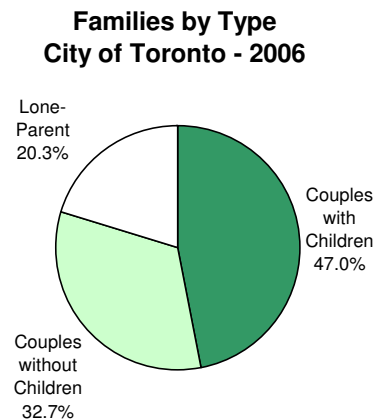

2006
City of Toronto Ward Profiles
Ward 17

FAMILIES

Families by Type

Ward 17			City of Toronto		
	No.	%		No.	%
Couples with Children	7,170	50.7	Couples with Children	314,610	47.0
Couples without Children	3,810	26.9	Couples without Children	219,345	32.7
Lone-Parent	3,170	22.4	Lone-Parent	136,135	20.3
Total	14,150	100.0	Total	670,090	100.0

Families by Number of Children

Ward 17			City of Toronto		
	No.	%		No.	%
All Families			All Families		
With Children	10,340	73.1	With Children	450,745	67.3
Without Children	3,810	26.9	Without Children	219,345	32.7
Total	14,150	100.0	Total	670,090	100.0
Couples			Couples		
1 Child	3,040	42.4	1 Child	129,275	41.1
2 Children	2,965	41.4	2 Children	130,045	41.3
3+ Children	1,165	16.2	3+ Children	55,290	17.6
Total	7,170	100.0	Total	314,610	100.0
Lone Parent			Lone Parent		
1 Child	2,040	64.4	1 Child	83,560	61.4
2 Children	795	25.1	2 Children	37,430	27.5
3+ Children	335	10.6	3+ Children	15,145	11.1
Total	3,170	100.0	Total	136,135	100.0
Number of Children at Home by Age			Number of Children at Home by Age		
Under 6 years of age	3,150	18.0	Under 6 years of age	159,605	20.4
6 - 14 years	5,115	29.2	6 - 14 years	245,895	31.4
15 - 17 years	1,840	10.5	15 - 17 years	83,030	10.6
18 - 24 years	3,615	20.6	18 - 24 years	163,225	20.8
25 years and more	3,810	21.7	25 years and more	131,710	16.8
Total	17,530	100.0	Total	783,465	100.0