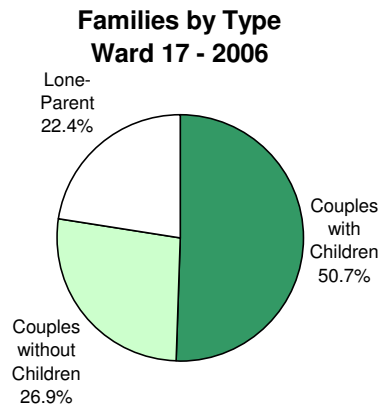

2006
City of Toronto Ward Profiles
Ward 17

FAMILIES

Families by Type

Ward 17			City of Toronto		
	No.	%		No.	%
Couples with Children	7,170	50.7	Couples with Children	314,610	47.0
Couples without Children	3,810	26.9	Couples without Children	219,345	32.7
Lone-Parent	3,170	22.4	Lone-Parent	136,135	20.3
Total	14,150	100.0	Total	670,090	100.0

Families by Number of Children

Ward 17			City of Toronto		
	No.	%		No.	%
All Families			All Families		
With Children	10,340	73.1	With Children	450,745	67.3
Without Children	3,810	26.9	Without Children	219,345	32.7
Total	14,150	100.0	Total	670,090	100.0
Couples			Couples		
1 Child	3,040	42.4	1 Child	129,275	41.1
2 Children	2,965	41.4	2 Children	130,045	41.3
3+ Children	1,165	16.2	3+ Children	55,290	17.6
Total	7,170	100.0	Total	314,610	100.0
Lone Parent			Lone Parent		
1 Child	2,040	64.4	1 Child	83,560	61.4
2 Children	795	25.1	2 Children	37,430	27.5
3+ Children	335	10.6	3+ Children	15,145	11.1
Total	3,170	100.0	Total	136,135	100.0
Number of Children at Home by Age			Number of Children at Home by Age		
Under 6 years of age	3,150	18.0	Under 6 years of age	159,605	20.4
6 - 14 years	5,115	29.2	6 - 14 years	245,895	31.4
15 - 17 years	1,840	10.5	15 - 17 years	83,030	10.6
18 - 24 years	3,615	20.6	18 - 24 years	163,225	20.8
25 years and more	3,810	21.7	25 years and more	131,710	16.8
Total	17,530	100.0	Total	783,465	100.0