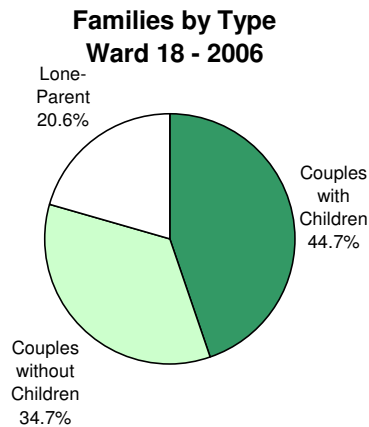

2006  
City of Toronto Ward Profiles  
**Ward 18**

**FAMILIES**

**Families by Type**

Ward 18			City of Toronto		
	No.	%		No.	%
Couples with Children	5,330	44.7	Couples with Children	314,610	47.0
Couples without Children	4,135	34.7	Couples without Children	219,345	32.7
Lone-Parent	2,455	20.6	Lone-Parent	136,135	20.3
<b>Total</b>	<b>11,920</b>	<b>100.0</b>	<b>Total</b>	<b>670,090</b>	<b>100.0</b>

**Families by Number of Children**

Ward 18			City of Toronto		
	No.	%		No.	%
<b>All Families</b>			<b>All Families</b>		
With Children	7,785	65.3	With Children	450,745	67.3
Without Children	4,135	34.7	Without Children	219,345	32.7
<b>Total</b>	<b>11,920</b>	<b>100.0</b>	<b>Total</b>	<b>670,090</b>	<b>100.0</b>
<b>Couples</b>			<b>Couples</b>		
1 Child	2,345	44.0	1 Child	129,275	41.1
2 Children	2,235	41.9	2 Children	130,045	41.3
3+ Children	750	14.1	3+ Children	55,290	17.6
<b>Total</b>	<b>5,330</b>	<b>100.0</b>	<b>Total</b>	<b>314,610</b>	<b>100.0</b>
<b>Lone Parent</b>			<b>Lone Parent</b>		
1 Child	1,510	61.5	1 Child	83,560	61.4
2 Children	735	29.9	2 Children	37,430	27.5
3+ Children	210	8.6	3+ Children	15,145	11.1
<b>Total</b>	<b>2,455</b>	<b>100.0</b>	<b>Total</b>	<b>136,135</b>	<b>100.0</b>
<b>Number of Children at Home by Age</b>			<b>Number of Children at Home by Age</b>		
Under 6 years of age	2,645	20.4	Under 6 years of age	159,605	20.4
6 - 14 years	3,555	27.4	6 - 14 years	245,895	31.4
15 - 17 years	1,315	10.1	15 - 17 years	83,030	10.6
18 - 24 years	2,775	21.4	18 - 24 years	163,225	20.8
25 years and more	2,685	20.7	25 years and more	131,710	16.8
<b>Total</b>	<b>12,975</b>	<b>100.0</b>	<b>Total</b>	<b>783,465</b>	<b>100.0</b>