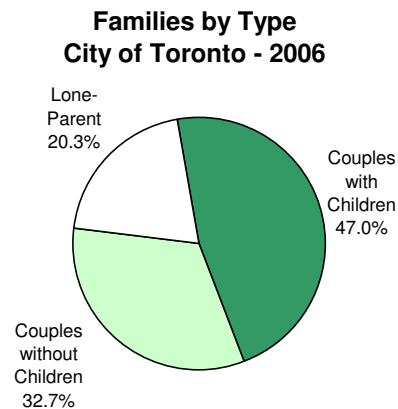

2006  
City of Toronto Ward Profiles  
**Ward 18**

**FAMILIES**

**Families by Type**

Ward 18			City of Toronto		
	No.	%		No.	%
Couples with Children	5,330	44.7	Couples with Children	314,610	47.0
Couples without Children	4,135	34.7	Couples without Children	219,345	32.7
Lone-Parent	2,455	20.6	Lone-Parent	136,135	20.3
<b>Total</b>	<b>11,920</b>	<b>100.0</b>	<b>Total</b>	<b>670,090</b>	<b>100.0</b>