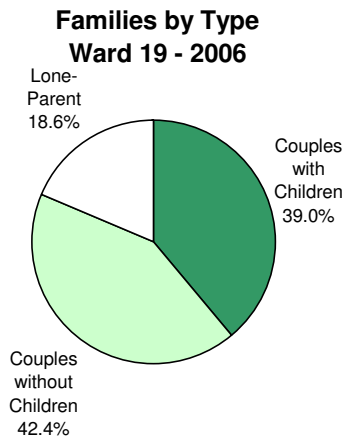

2006  
City of Toronto Ward Profiles  
**Ward 19**

**FAMILIES**

**Families by Type**

Ward 19			City of Toronto		
	No.	%		No.	%
Couples with Children	4,835	39.0	Couples with Children	314,610	47.0
Couples without Children	5,260	42.4	Couples without Children	219,345	32.7
Lone-Parent	2,310	18.6	Lone-Parent	136,135	20.3
<b>Total</b>	<b>12,405</b>	<b>100.0</b>	<b>Total</b>	<b>670,090</b>	<b>100.0</b>

**Families by Number of Children**

Ward 19			City of Toronto		
	No.	%		No.	%
<b>All Families</b>			<b>All Families</b>		
With Children	7,145	57.6	With Children	450,745	67.3
Without Children	5,260	42.4	Without Children	219,345	32.7
<b>Total</b>	<b>12,405</b>	<b>100.0</b>	<b>Total</b>	<b>670,090</b>	<b>100.0</b>
<b>Couples</b>			<b>Couples</b>		
1 Child	2,470	51.1	1 Child	129,275	41.1
2 Children	1,735	35.9	2 Children	130,045	41.3
3+ Children	630	13.0	3+ Children	55,290	17.6
<b>Total</b>	<b>4,835</b>	<b>100.0</b>	<b>Total</b>	<b>314,610</b>	<b>100.0</b>
<b>Lone Parent</b>			<b>Lone Parent</b>		
1 Child	1,695	73.4	1 Child	83,560	61.4
2 Children	470	20.3	2 Children	37,430	27.5
3+ Children	145	6.3	3+ Children	15,145	11.1
<b>Total</b>	<b>2,310</b>	<b>100.0</b>	<b>Total</b>	<b>136,135</b>	<b>100.0</b>
<b>Number of Children at Home by Age</b>			<b>Number of Children at Home by Age</b>		
Under 6 years of age	2,270	20.5	Under 6 years of age	159,605	20.4
6 - 14 years	2,645	23.9	6 - 14 years	245,895	31.4
15 - 17 years	990	8.9	15 - 17 years	83,030	10.6
18 - 24 years	2,230	20.2	18 - 24 years	163,225	20.8
25 years and more	2,930	26.5	25 years and more	131,710	16.8
<b>Total</b>	<b>11,065</b>	<b>100.0</b>	<b>Total</b>	<b>783,465</b>	<b>100.0</b>