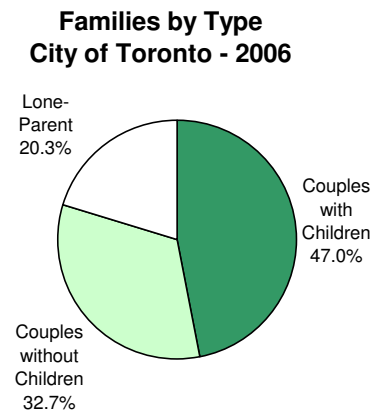

2006  
City of Toronto Ward Profiles  
**Ward 19**

**FAMILIES**

**Families by Type**

Ward 19			City of Toronto		
	No.	%		No.	%
Couples with Children	4,835	39.0	Couples with Children	314,610	47.0
Couples without Children	5,260	42.4	Couples without Children	219,345	32.7
Lone-Parent	2,310	18.6	Lone-Parent	136,135	20.3
<b>Total</b>	<b>12,405</b>	<b>100.0</b>	<b>Total</b>	<b>670,090</b>	<b>100.0</b>