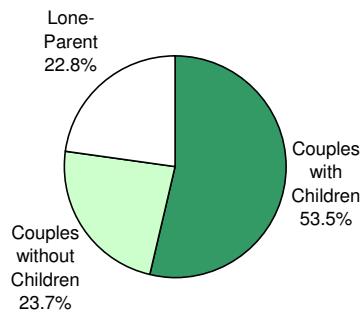

2006
City of Toronto Ward Profiles
Ward 1

FAMILIES

Families by Type

Ward 1			City of Toronto		
	No.	%		No.	%
Couples with Children	8,660	53.5	Couples with Children	314,610	47.0
Couples without Children	3,830	23.7	Couples without Children	219,345	32.7
Lone-Parent	3,690	22.8	Lone-Parent	136,135	20.3
Total	16,180	100.0	Total	670,090	100.0

**Families by Type
Ward 1 - 2006**

**Families by Type
City of Toronto - 2006**

Families by Number of Children

Ward 1			City of Toronto		
	No.	%		No.	%
All Families			All Families		
With Children	12,350	76.3	With Children	450,745	67.3
Without Children	3,830	23.7	Without Children	219,345	32.7
Total	16,180	100.0	Total	670,090	100.0
Couples			Couples		
1 Child	3,015	34.8	1 Child	129,275	41.1
2 Children	3,645	42.1	2 Children	130,045	41.3
3+ Children	2,000	23.1	3+ Children	55,290	17.6
Total	8,660	100.0	Total	314,610	100.0
Lone Parent			Lone Parent		
1 Child	1,680	45.5	1 Child	83,560	61.4
2 Children	1,170	31.7	2 Children	37,430	27.5
3+ Children	840	22.8	3+ Children	15,145	11.1
Total	3,690	100.0	Total	136,135	100.0
Number of Children at Home by Age			Number of Children at Home by Age		
Under 6 years of age	5,225	21.5	Under 6 years of age	159,605	20.4
6 - 14 years	8,260	34.0	6 - 14 years	245,895	31.4
15 - 17 years	2,365	9.7	15 - 17 years	83,030	10.6
18 - 24 years	4,935	20.3	18 - 24 years	163,225	20.8
25 years and more	3,490	14.4	25 years and more	131,710	16.8
Total	24,275	100.0	Total	783,465	100.0