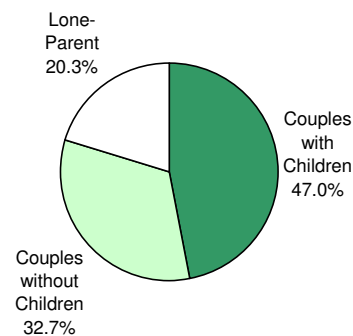

2006
City of Toronto Ward Profiles
Ward 1

FAMILIES

Families by Type

Ward 1			City of Toronto		
	No.	%		No.	%
Couples with Children	8,660	53.5	Couples with Children	314,610	47.0
Couples without Children	3,830	23.7	Couples without Children	219,345	32.7
Lone-Parent	3,690	22.8	Lone-Parent	136,135	20.3
Total	16,180	100.0	Total	670,090	100.0

**Families by Type
Ward 1 - 2006**

**Families by Type
City of Toronto - 2006**

Families by Number of Children

Ward 1			City of Toronto		
	No.	%		No.	%
All Families			All Families		
With Children	12,350	76.3	With Children	450,745	67.3
Without Children	3,830	23.7	Without Children	219,345	32.7
Total	16,180	100.0	Total	670,090	100.0
Couples			Couples		
1 Child	3,015	34.8	1 Child	129,275	41.1
2 Children	3,645	42.1	2 Children	130,045	41.3
3+ Children	2,000	23.1	3+ Children	55,290	17.6
Total	8,660	100.0	Total	314,610	100.0
Lone Parent			Lone Parent		
1 Child	1,680	45.5	1 Child	83,560	61.4
2 Children	1,170	31.7	2 Children	37,430	27.5
3+ Children	840	22.8	3+ Children	15,145	11.1
Total	3,690	100.0	Total	136,135	100.0
Number of Children at Home by Age			Number of Children at Home by Age		
Under 6 years of age	5,225	21.5	Under 6 years of age	159,605	20.4
6 - 14 years	8,260	34.0	6 - 14 years	245,895	31.4
15 - 17 years	2,365	9.7	15 - 17 years	83,030	10.6
18 - 24 years	4,935	20.3	18 - 24 years	163,225	20.8
25 years and more	3,490	14.4	25 years and more	131,710	16.8
Total	24,275	100.0	Total	783,465	100.0