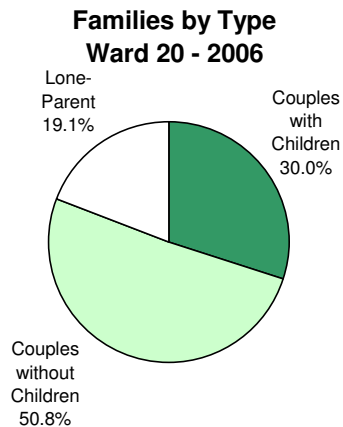

2006
City of Toronto Ward Profiles
Ward 20

FAMILIES

Families by Type

Ward 20			City of Toronto		
	No.	%		No.	%
Couples with Children	3,910	30.0	Couples with Children	314,610	47.0
Couples without Children	6,615	50.8	Couples without Children	219,345	32.7
Lone-Parent	2,490	19.1	Lone-Parent	136,135	20.3
Total	13,015	100.0	Total	670,090	100.0

Families by Number of Children

Ward 20			City of Toronto		
	No.	%		No.	%
All Families			All Families		
With Children	6,400	49.2	With Children	450,745	67.3
Without Children	6,615	50.8	Without Children	219,345	32.7
Total	13,015	100.0	Total	670,090	100.0
Couples			Couples		
1 Child	2,025	51.8	1 Child	129,275	41.1
2 Children	1,345	34.4	2 Children	130,045	41.3
3+ Children	540	13.8	3+ Children	55,290	17.6
Total	3,910	100.0	Total	314,610	100.0
Lone Parent			Lone Parent		
1 Child	1,665	66.9	1 Child	83,560	61.4
2 Children	630	25.3	2 Children	37,430	27.5
3+ Children	195	7.8	3+ Children	15,145	11.1
Total	2,490	100.0	Total	136,135	100.0
Number of Children at Home by Age			Number of Children at Home by Age		
Under 6 years of age	2,085	20.5	Under 6 years of age	159,605	20.4
6 - 14 years	2,810	27.7	6 - 14 years	245,895	31.4
15 - 17 years	1,005	9.9	15 - 17 years	83,030	10.6
18 - 24 years	2,230	22.0	18 - 24 years	163,225	20.8
25 years and more	2,020	19.9	25 years and more	131,710	16.8
Total	10,150	100.0	Total	783,465	100.0