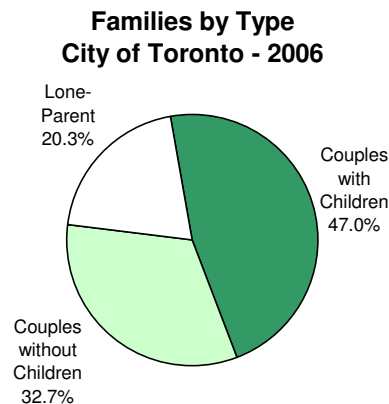

2006
City of Toronto Ward Profiles
Ward 20

FAMILIES

Families by Type

Ward 20			City of Toronto		
	No.	%		No.	%
Couples with Children	3,910	30.0	Couples with Children	314,610	47.0
Couples without Children	6,615	50.8	Couples without Children	219,345	32.7
Lone-Parent	2,490	19.1	Lone-Parent	136,135	20.3
Total	13,015	100.0	Total	670,090	100.0

Families by Number of Children

Ward 20			City of Toronto		
	No.	%		No.	%
All Families			All Families		
With Children	6,400	49.2	With Children	450,745	67.3
Without Children	6,615	50.8	Without Children	219,345	32.7
Total	13,015	100.0	Total	670,090	100.0
Couples			Couples		
1 Child	2,025	51.8	1 Child	129,275	41.1
2 Children	1,345	34.4	2 Children	130,045	41.3
3+ Children	540	13.8	3+ Children	55,290	17.6
Total	3,910	100.0	Total	314,610	100.0
Lone Parent			Lone Parent		
1 Child	1,665	66.9	1 Child	83,560	61.4
2 Children	630	25.3	2 Children	37,430	27.5
3+ Children	195	7.8	3+ Children	15,145	11.1
Total	2,490	100.0	Total	136,135	100.0
Number of Children at Home by Age			Number of Children at Home by Age		
Under 6 years of age	2,085	20.5	Under 6 years of age	159,605	20.4
6 - 14 years	2,810	27.7	6 - 14 years	245,895	31.4
15 - 17 years	1,005	9.9	15 - 17 years	83,030	10.6
18 - 24 years	2,230	22.0	18 - 24 years	163,225	20.8
25 years and more	2,020	19.9	25 years and more	131,710	16.8
Total	10,150	100.0	Total	783,465	100.0