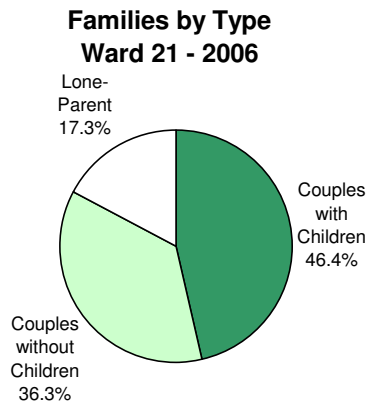

2006  
City of Toronto Ward Profiles  
**Ward 21**

**FAMILIES**

**Families by Type**

Ward 21			City of Toronto		
	No.	%		No.	%
Couples with Children	5,510	46.4	Couples with Children	314,610	47.0
Couples without Children	4,315	36.3	Couples without Children	219,345	32.7
Lone-Parent	2,055	17.3	Lone-Parent	136,135	20.3
<b>Total</b>	<b>11,880</b>	<b>100.0</b>	<b>Total</b>	<b>670,090</b>	<b>100.0</b>

**Families by Number of Children**

Ward 21			City of Toronto		
	No.	%		No.	%
<b>All Families</b>			<b>All Families</b>		
With Children	7,565	63.7	With Children	450,745	67.3
Without Children	4,315	36.3	Without Children	219,345	32.7
<b>Total</b>	<b>11,880</b>	<b>100.0</b>	<b>Total</b>	<b>670,090</b>	<b>100.0</b>
<b>Couples</b>			<b>Couples</b>		
1 Child	2,180	39.6	1 Child	129,275	41.1
2 Children	2,390	43.4	2 Children	130,045	41.3
3+ Children	940	17.1	3+ Children	55,290	17.6
<b>Total</b>	<b>5,510</b>	<b>100.0</b>	<b>Total</b>	<b>314,610</b>	<b>100.0</b>
<b>Lone Parent</b>			<b>Lone Parent</b>		
1 Child	1,390	67.6	1 Child	83,560	61.4
2 Children	550	26.8	2 Children	37,430	27.5
3+ Children	115	5.6	3+ Children	15,145	11.1
<b>Total</b>	<b>2,055</b>	<b>100.0</b>	<b>Total</b>	<b>136,135</b>	<b>100.0</b>
<b>Number of Children at Home by Age</b>			<b>Number of Children at Home by Age</b>		
Under 6 years of age	2,700	21.0	Under 6 years of age	159,605	20.4
6 - 14 years	4,190	32.6	6 - 14 years	245,895	31.4
15 - 17 years	1,480	11.5	15 - 17 years	83,030	10.6
18 - 24 years	2,760	21.5	18 - 24 years	163,225	20.8
25 years and more	1,710	13.3	25 years and more	131,710	16.8
<b>Total</b>	<b>12,840</b>	<b>100.0</b>	<b>Total</b>	<b>783,465</b>	<b>100.0</b>