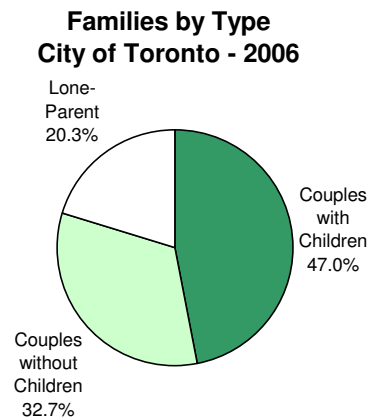

2006  
City of Toronto Ward Profiles  
**Ward 21**

**FAMILIES**

**Families by Type**

Ward 21			City of Toronto		
	No.	%		No.	%
Couples with Children	5,510	46.4	Couples with Children	314,610	47.0
Couples without Children	4,315	36.3	Couples without Children	219,345	32.7
Lone-Parent	2,055	17.3	Lone-Parent	136,135	20.3
<b>Total</b>	<b>11,880</b>	<b>100.0</b>	<b>Total</b>	<b>670,090</b>	<b>100.0</b>