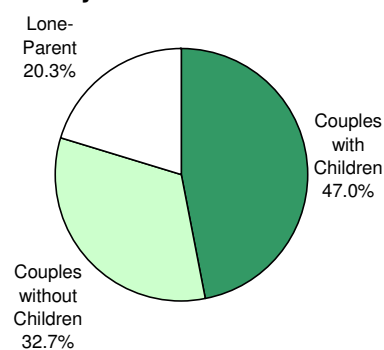

2006  
City of Toronto Ward Profiles  
**Ward 22**

**FAMILIES**

**Families by Type**

Ward 22			City of Toronto		
	No.	%		No.	%
Couples with Children	5,185	36.4	Couples with Children	314,610	47.0
Couples without Children	7,225	50.8	Couples without Children	219,345	32.7
Lone-Parent	1,820	12.8	Lone-Parent	136,135	20.3
<b>Total</b>	<b>14,230</b>	<b>100.0</b>	<b>Total</b>	<b>670,090</b>	<b>100.0</b>

**Families by Type  
Ward 22 - 2006**

**Families by Type  
City of Toronto - 2006**

**Families by Number of Children**

Ward 22			City of Toronto		
	No.	%		No.	%
<b>All Families</b>			<b>All Families</b>		
With Children	7,005	49.2	With Children	450,745	67.3
Without Children	7,225	50.8	Without Children	219,345	32.7
<b>Total</b>	<b>14,230</b>	<b>100.0</b>	<b>Total</b>	<b>670,090</b>	<b>100.0</b>
<b>Couples</b>			<b>Couples</b>		
1 Child	2,320	44.7	1 Child	129,275	41.1
2 Children	2,205	42.5	2 Children	130,045	41.3
3+ Children	660	12.7	3+ Children	55,290	17.6
<b>Total</b>	<b>5,185</b>	<b>100.0</b>	<b>Total</b>	<b>314,610</b>	<b>100.0</b>
<b>Lone Parent</b>			<b>Lone Parent</b>		
1 Child	1,260	69.2	1 Child	83,560	61.4
2 Children	480	26.4	2 Children	37,430	27.5
3+ Children	80	4.4	3+ Children	15,145	11.1
<b>Total</b>	<b>1,820</b>	<b>100.0</b>	<b>Total</b>	<b>136,135</b>	<b>100.0</b>
<b>Number of Children at Home by Age</b>			<b>Number of Children at Home by Age</b>		
Under 6 years of age	2,870	25.3	Under 6 years of age	159,605	20.4
6 - 14 years	3,510	30.9	6 - 14 years	245,895	31.4
15 - 17 years	1,305	11.5	15 - 17 years	83,030	10.6
18 - 24 years	2,530	22.3	18 - 24 years	163,225	20.8
25 years and more	1,140	10.0	25 years and more	131,710	16.8
<b>Total</b>	<b>11,355</b>	<b>100.0</b>	<b>Total</b>	<b>783,465</b>	<b>100.0</b>