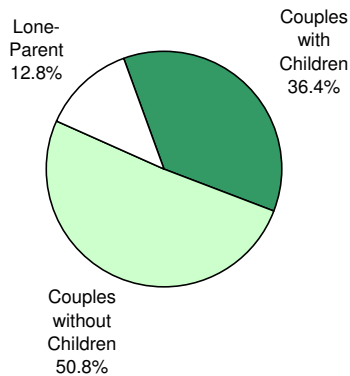

2006  
City of Toronto Ward Profiles  
**Ward 22**

**FAMILIES**

**Families by Type**

Ward 22			City of Toronto		
	No.	%		No.	%
Couples with Children	5,185	36.4	Couples with Children	314,610	47.0
Couples without Children	7,225	50.8	Couples without Children	219,345	32.7
Lone-Parent	1,820	12.8	Lone-Parent	136,135	20.3
<b>Total</b>	<b>14,230</b>	<b>100.0</b>	<b>Total</b>	<b>670,090</b>	<b>100.0</b>

**Families by Type  
Ward 22 - 2006**

**Families by Type  
City of Toronto - 2006**

**Families by Number of Children**

Ward 22			City of Toronto		
	No.	%		No.	%
<b>All Families</b>			<b>All Families</b>		
With Children	7,005	49.2	With Children	450,745	67.3
Without Children	7,225	50.8	Without Children	219,345	32.7
<b>Total</b>	<b>14,230</b>	<b>100.0</b>	<b>Total</b>	<b>670,090</b>	<b>100.0</b>
<b>Couples</b>			<b>Couples</b>		
1 Child	2,320	44.7	1 Child	129,275	41.1
2 Children	2,205	42.5	2 Children	130,045	41.3
3+ Children	660	12.7	3+ Children	55,290	17.6
<b>Total</b>	<b>5,185</b>	<b>100.0</b>	<b>Total</b>	<b>314,610</b>	<b>100.0</b>
<b>Lone Parent</b>			<b>Lone Parent</b>		
1 Child	1,260	69.2	1 Child	83,560	61.4
2 Children	480	26.4	2 Children	37,430	27.5
3+ Children	80	4.4	3+ Children	15,145	11.1
<b>Total</b>	<b>1,820</b>	<b>100.0</b>	<b>Total</b>	<b>136,135</b>	<b>100.0</b>
<b>Number of Children at Home by Age</b>			<b>Number of Children at Home by Age</b>		
Under 6 years of age	2,870	25.3	Under 6 years of age	159,605	20.4
6 - 14 years	3,510	30.9	6 - 14 years	245,895	31.4
15 - 17 years	1,305	11.5	15 - 17 years	83,030	10.6
18 - 24 years	2,530	22.3	18 - 24 years	163,225	20.8
25 years and more	1,140	10.0	25 years and more	131,710	16.8
<b>Total</b>	<b>11,355</b>	<b>100.0</b>	<b>Total</b>	<b>783,465</b>	<b>100.0</b>