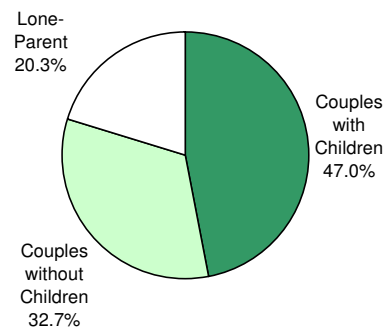

2006  
City of Toronto Ward Profiles  
**Ward 23**

**FAMILIES**

**Families by Type**

Ward 23			City of Toronto		
	No.	%		No.	%
Couples with Children	10,090	45.6	Couples with Children	314,610	47.0
Couples without Children	8,620	39.0	Couples without Children	219,345	32.7
Lone-Parent	3,410	15.4	Lone-Parent	136,135	20.3
<b>Total</b>	<b>22,120</b>	<b>100.0</b>	<b>Total</b>	<b>670,090</b>	<b>100.0</b>

**Families by Type  
Ward 23 - 2006**

**Families by Type  
City of Toronto - 2006**

**Families by Number of Children**

Ward 23			City of Toronto		
	No.	%		No.	%
<b>All Families</b>			<b>All Families</b>		
With Children	13,500	61.0	With Children	450,745	67.3
Without Children	8,620	39.0	Without Children	219,345	32.7
<b>Total</b>	<b>22,120</b>	<b>100.0</b>	<b>Total</b>	<b>670,090</b>	<b>100.0</b>
<b>Couples</b>			<b>Couples</b>		
1 Child	4,605	45.6	1 Child	129,275	41.1
2 Children	4,260	42.2	2 Children	130,045	41.3
3+ Children	1,225	12.1	3+ Children	55,290	17.6
<b>Total</b>	<b>10,090</b>	<b>100.0</b>	<b>Total</b>	<b>314,610</b>	<b>100.0</b>
<b>Lone Parent</b>			<b>Lone Parent</b>		
1 Child	2,210	64.8	1 Child	83,560	61.4
2 Children	1,010	29.6	2 Children	37,430	27.5
3+ Children	190	5.6	3+ Children	15,145	11.1
<b>Total</b>	<b>3,410</b>	<b>100.0</b>	<b>Total</b>	<b>136,135</b>	<b>100.0</b>
<b>Number of Children at Home by Age</b>			<b>Number of Children at Home by Age</b>		
Under 6 years of age	3,830	17.4	Under 6 years of age	159,605	20.4
6 - 14 years	5,375	24.4	6 - 14 years	245,895	31.4
15 - 17 years	2,460	11.2	15 - 17 years	83,030	10.6
18 - 24 years	6,150	27.9	18 - 24 years	163,225	20.8
25 years and more	4,210	19.1	25 years and more	131,710	16.8
<b>Total</b>	<b>22,025</b>	<b>100.0</b>	<b>Total</b>	<b>783,465</b>	<b>100.0</b>