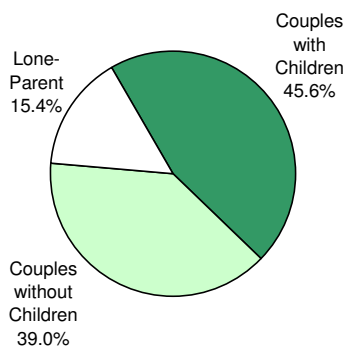

2006  
City of Toronto Ward Profiles  
**Ward 23**

**FAMILIES**

**Families by Type**

Ward 23			City of Toronto		
	No.	%		No.	%
Couples with Children	10,090	45.6	Couples with Children	314,610	47.0
Couples without Children	8,620	39.0	Couples without Children	219,345	32.7
Lone-Parent	3,410	15.4	Lone-Parent	136,135	20.3
<b>Total</b>	<b>22,120</b>	<b>100.0</b>	<b>Total</b>	<b>670,090</b>	<b>100.0</b>

**Families by Type  
Ward 23 - 2006**

**Families by Type  
City of Toronto - 2006**

**Families by Number of Children**

Ward 23			City of Toronto		
	No.	%		No.	%
<b>All Families</b>			<b>All Families</b>		
With Children	13,500	61.0	With Children	450,745	67.3
Without Children	8,620	39.0	Without Children	219,345	32.7
<b>Total</b>	<b>22,120</b>	<b>100.0</b>	<b>Total</b>	<b>670,090</b>	<b>100.0</b>
<b>Couples</b>			<b>Couples</b>		
1 Child	4,605	45.6	1 Child	129,275	41.1
2 Children	4,260	42.2	2 Children	130,045	41.3
3+ Children	1,225	12.1	3+ Children	55,290	17.6
<b>Total</b>	<b>10,090</b>	<b>100.0</b>	<b>Total</b>	<b>314,610</b>	<b>100.0</b>
<b>Lone Parent</b>			<b>Lone Parent</b>		
1 Child	2,210	64.8	1 Child	83,560	61.4
2 Children	1,010	29.6	2 Children	37,430	27.5
3+ Children	190	5.6	3+ Children	15,145	11.1
<b>Total</b>	<b>3,410</b>	<b>100.0</b>	<b>Total</b>	<b>136,135</b>	<b>100.0</b>
<b>Number of Children at Home by Age</b>			<b>Number of Children at Home by Age</b>		
Under 6 years of age	3,830	17.4	Under 6 years of age	159,605	20.4
6 - 14 years	5,375	24.4	6 - 14 years	245,895	31.4
15 - 17 years	2,460	11.2	15 - 17 years	83,030	10.6
18 - 24 years	6,150	27.9	18 - 24 years	163,225	20.8
25 years and more	4,210	19.1	25 years and more	131,710	16.8
<b>Total</b>	<b>22,025</b>	<b>100.0</b>	<b>Total</b>	<b>783,465</b>	<b>100.0</b>