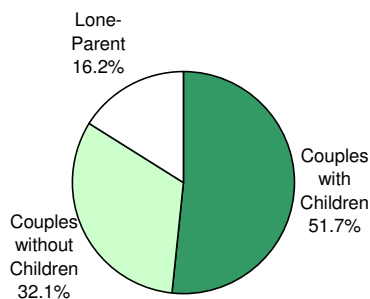

2006
City of Toronto Ward Profiles
Ward 24

FAMILIES

Families by Type

Ward 24			City of Toronto		
	No.	%		No.	%
Couples with Children	8,675	51.7	Couples with Children	314,610	47.0
Couples without Children	5,385	32.1	Couples without Children	219,345	32.7
Lone-Parent	2,710	16.2	Lone-Parent	136,135	20.3
Total	16,770	100.0	Total	670,090	100.0

**Families by Type
Ward 24 - 2006**

**Families by Type
City of Toronto - 2006**

Families by Number of Children

Ward 24			City of Toronto		
	No.	%		No.	%
All Families			All Families		
With Children	11,385	67.9	With Children	450,745	67.3
Without Children	5,385	32.1	Without Children	219,345	32.7
Total	16,770	100.0	Total	670,090	100.0
Couples			Couples		
1 Child	3,880	44.7	1 Child	129,275	41.1
2 Children	3,840	44.3	2 Children	130,045	41.3
3+ Children	955	11.0	3+ Children	55,290	17.6
Total	8,675	100.0	Total	314,610	100.0
Lone Parent			Lone Parent		
1 Child	1,690	62.4	1 Child	83,560	61.4
2 Children	775	28.6	2 Children	37,430	27.5
3+ Children	245	9.0	3+ Children	15,145	11.1
Total	2,710	100.0	Total	136,135	100.0
Number of Children at Home by Age			Number of Children at Home by Age		
Under 6 years of age	2,355	12.6	Under 6 years of age	159,605	20.4
6 - 14 years	4,840	25.8	6 - 14 years	245,895	31.4
15 - 17 years	2,210	11.8	15 - 17 years	83,030	10.6
18 - 24 years	5,205	27.8	18 - 24 years	163,225	20.8
25 years and more	4,145	22.1	25 years and more	131,710	16.8
Total	18,755	100.0	Total	783,465	100.0