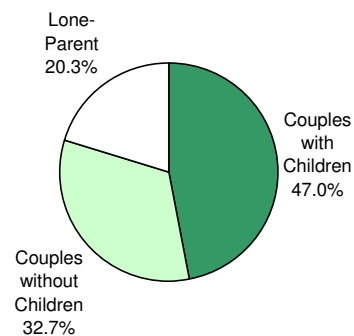

2006
City of Toronto Ward Profiles
Ward 24

FAMILIES

Families by Type

Ward 24			City of Toronto		
	No.	%		No.	%
Couples with Children	8,675	51.7	Couples with Children	314,610	47.0
Couples without Children	5,385	32.1	Couples without Children	219,345	32.7
Lone-Parent	2,710	16.2	Lone-Parent	136,135	20.3
Total	16,770	100.0	Total	670,090	100.0

**Families by Type
Ward 24 - 2006**

**Families by Type
City of Toronto - 2006**

Families by Number of Children

Ward 24			City of Toronto		
	No.	%		No.	%
All Families			All Families		
With Children	11,385	67.9	With Children	450,745	67.3
Without Children	5,385	32.1	Without Children	219,345	32.7
Total	16,770	100.0	Total	670,090	100.0
Couples			Couples		
1 Child	3,880	44.7	1 Child	129,275	41.1
2 Children	3,840	44.3	2 Children	130,045	41.3
3+ Children	955	11.0	3+ Children	55,290	17.6
Total	8,675	100.0	Total	314,610	100.0
Lone Parent			Lone Parent		
1 Child	1,690	62.4	1 Child	83,560	61.4
2 Children	775	28.6	2 Children	37,430	27.5
3+ Children	245	9.0	3+ Children	15,145	11.1
Total	2,710	100.0	Total	136,135	100.0
Number of Children at Home by Age			Number of Children at Home by Age		
Under 6 years of age	2,355	12.6	Under 6 years of age	159,605	20.4
6 - 14 years	4,840	25.8	6 - 14 years	245,895	31.4
15 - 17 years	2,210	11.8	15 - 17 years	83,030	10.6
18 - 24 years	5,205	27.8	18 - 24 years	163,225	20.8
25 years and more	4,145	22.1	25 years and more	131,710	16.8
Total	18,755	100.0	Total	783,465	100.0