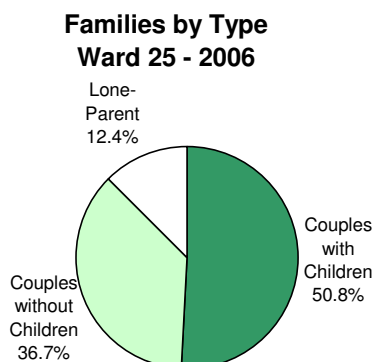

2006
City of Toronto Ward Profiles
Ward 25

FAMILIES

Families by Type

Ward 25			City of Toronto		
	No.	%		No.	%
Couples with Children	7,690	50.8	Couples with Children	314,610	47.0
Couples without Children	5,555	36.7	Couples without Children	219,345	32.7
Lone-Parent	1,880	12.4	Lone-Parent	136,135	20.3
Total	15,125	100.0	Total	670,090	100.0

Families by Number of Children

Ward 25			City of Toronto		
	No.	%		No.	%
All Families			All Families		
With Children	9,570	63.3	With Children	450,745	67.3
Without Children	5,555	36.7	Without Children	219,345	32.7
Total	15,125	100.0	Total	670,090	100.0
Couples			Couples		
1 Child	2,600	33.8	1 Child	129,275	41.1
2 Children	3,460	45.0	2 Children	130,045	41.3
3+ Children	1,630	21.2	3+ Children	55,290	17.6
Total	7,690	100.0	Total	314,610	100.0
Lone Parent			Lone Parent		
1 Child	1,050	55.9	1 Child	83,560	61.4
2 Children	670	35.6	2 Children	37,430	27.5
3+ Children	160	8.5	3+ Children	15,145	11.1
Total	1,880	100.0	Total	136,135	100.0
Number of Children at Home by Age			Number of Children at Home by Age		
Under 6 years of age	2,795	15.8	Under 6 years of age	159,605	20.4
6 - 14 years	6,055	34.2	6 - 14 years	245,895	31.4
15 - 17 years	2,425	13.7	15 - 17 years	83,030	10.6
18 - 24 years	4,260	24.1	18 - 24 years	163,225	20.8
25 years and more	2,150	12.2	25 years and more	131,710	16.8
Total	17,685	100.0	Total	783,465	100.0