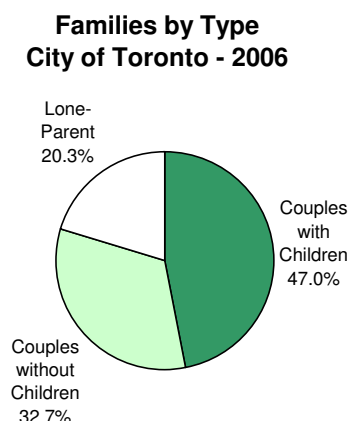

2006
City of Toronto Ward Profiles
Ward 25

FAMILIES

Families by Type

Ward 25			City of Toronto		
	No.	%		No.	%
Couples with Children	7,690	50.8	Couples with Children	314,610	47.0
Couples without Children	5,555	36.7	Couples without Children	219,345	32.7
Lone-Parent	1,880	12.4	Lone-Parent	136,135	20.3
Total	15,125	100.0	Total	670,090	100.0

Families by Number of Children

Ward 25			City of Toronto		
	No.	%		No.	%
All Families			All Families		
With Children	9,570	63.3	With Children	450,745	67.3
Without Children	5,555	36.7	Without Children	219,345	32.7
Total	15,125	100.0	Total	670,090	100.0
Couples			Couples		
1 Child	2,600	33.8	1 Child	129,275	41.1
2 Children	3,460	45.0	2 Children	130,045	41.3
3+ Children	1,630	21.2	3+ Children	55,290	17.6
Total	7,690	100.0	Total	314,610	100.0
Lone Parent			Lone Parent		
1 Child	1,050	55.9	1 Child	83,560	61.4
2 Children	670	35.6	2 Children	37,430	27.5
3+ Children	160	8.5	3+ Children	15,145	11.1
Total	1,880	100.0	Total	136,135	100.0
Number of Children at Home by Age			Number of Children at Home by Age		
Under 6 years of age	2,795	15.8	Under 6 years of age	159,605	20.4
6 - 14 years	6,055	34.2	6 - 14 years	245,895	31.4
15 - 17 years	2,425	13.7	15 - 17 years	83,030	10.6
18 - 24 years	4,260	24.1	18 - 24 years	163,225	20.8
25 years and more	2,150	12.2	25 years and more	131,710	16.8
Total	17,685	100.0	Total	783,465	100.0