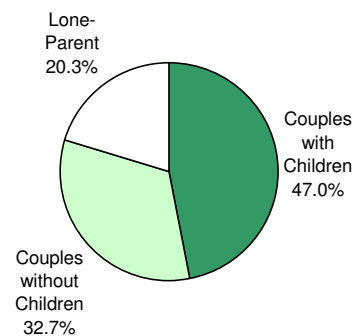

2006  
City of Toronto Ward Profiles  
**Ward 26**

**FAMILIES**

**Families by Type**

Ward 26			City of Toronto		
	No.	%		No.	%
Couples with Children	8,310	52.2	Couples with Children	314,610	47.0
Couples without Children	4,790	30.1	Couples without Children	219,345	32.7
Lone-Parent	2,830	17.8	Lone-Parent	136,135	20.3
<b>Total</b>	<b>15,930</b>	<b>100.0</b>	<b>Total</b>	<b>670,090</b>	<b>100.0</b>

**Families by Type  
Ward 26 - 2006**

**Families by Type  
City of Toronto - 2006**

**Families by Number of Children**

Ward 26			City of Toronto		
	No.	%		No.	%
<b>All Families</b>			<b>All Families</b>		
With Children	11,140	69.9	With Children	450,745	67.3
Without Children	4,790	30.1	Without Children	219,345	32.7
<b>Total</b>	<b>15,930</b>	<b>100.0</b>	<b>Total</b>	<b>670,090</b>	<b>100.0</b>
<b>Couples</b>			<b>Couples</b>		
1 Child	2,980	35.9	1 Child	129,275	41.1
2 Children	3,230	38.9	2 Children	130,045	41.3
3+ Children	2,100	25.3	3+ Children	55,290	17.6
<b>Total</b>	<b>8,310</b>	<b>100.0</b>	<b>Total</b>	<b>314,610</b>	<b>100.0</b>
<b>Lone Parent</b>			<b>Lone Parent</b>		
1 Child	1,680	59.4	1 Child	83,560	61.4
2 Children	870	30.7	2 Children	37,430	27.5
3+ Children	280	9.9	3+ Children	15,145	11.1
<b>Total</b>	<b>2,830</b>	<b>100.0</b>	<b>Total</b>	<b>136,135</b>	<b>100.0</b>
<b>Number of Children at Home by Age</b>			<b>Number of Children at Home by Age</b>		
Under 6 years of age	5,460	25.9	Under 6 years of age	159,605	20.4
6 - 14 years	7,505	35.6	6 - 14 years	245,895	31.4
15 - 17 years	2,210	10.5	15 - 17 years	83,030	10.6
18 - 24 years	3,620	17.2	18 - 24 years	163,225	20.8
25 years and more	2,295	10.9	25 years and more	131,710	16.8
<b>Total</b>	<b>21,090</b>	<b>100.0</b>	<b>Total</b>	<b>783,465</b>	<b>100.0</b>