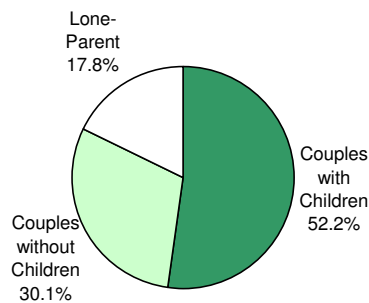

2006  
City of Toronto Ward Profiles  
**Ward 26**

**FAMILIES**

**Families by Type**

Ward 26			City of Toronto		
	No.	%		No.	%
Couples with Children	8,310	52.2	Couples with Children	314,610	47.0
Couples without Children	4,790	30.1	Couples without Children	219,345	32.7
Lone-Parent	2,830	17.8	Lone-Parent	136,135	20.3
<b>Total</b>	<b>15,930</b>	<b>100.0</b>	<b>Total</b>	<b>670,090</b>	<b>100.0</b>

**Families by Type  
Ward 26 - 2006**

**Families by Type  
City of Toronto - 2006**

**Families by Number of Children**

Ward 26			City of Toronto		
	No.	%		No.	%
<b>All Families</b>			<b>All Families</b>		
With Children	11,140	69.9	With Children	450,745	67.3
Without Children	4,790	30.1	Without Children	219,345	32.7
<b>Total</b>	<b>15,930</b>	<b>100.0</b>	<b>Total</b>	<b>670,090</b>	<b>100.0</b>
<b>Couples</b>			<b>Couples</b>		
1 Child	2,980	35.9	1 Child	129,275	41.1
2 Children	3,230	38.9	2 Children	130,045	41.3
3+ Children	2,100	25.3	3+ Children	55,290	17.6
<b>Total</b>	<b>8,310</b>	<b>100.0</b>	<b>Total</b>	<b>314,610</b>	<b>100.0</b>
<b>Lone Parent</b>			<b>Lone Parent</b>		
1 Child	1,680	59.4	1 Child	83,560	61.4
2 Children	870	30.7	2 Children	37,430	27.5
3+ Children	280	9.9	3+ Children	15,145	11.1
<b>Total</b>	<b>2,830</b>	<b>100.0</b>	<b>Total</b>	<b>136,135</b>	<b>100.0</b>
<b>Number of Children at Home by Age</b>			<b>Number of Children at Home by Age</b>		
Under 6 years of age	5,460	25.9	Under 6 years of age	159,605	20.4
6 - 14 years	7,505	35.6	6 - 14 years	245,895	31.4
15 - 17 years	2,210	10.5	15 - 17 years	83,030	10.6
18 - 24 years	3,620	17.2	18 - 24 years	163,225	20.8
25 years and more	2,295	10.9	25 years and more	131,710	16.8
<b>Total</b>	<b>21,090</b>	<b>100.0</b>	<b>Total</b>	<b>783,465</b>	<b>100.0</b>