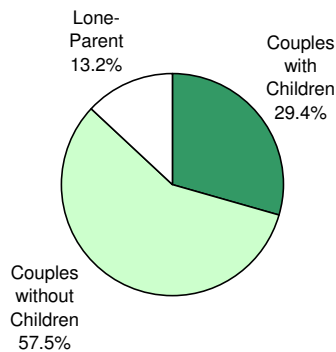

2006
City of Toronto Ward Profiles
Ward 27

FAMILIES

Families by Type

Ward 27			City of Toronto		
	No.	%		No.	%
Couples with Children	4,200	29.4	Couples with Children	314,610	47.0
Couples without Children	8,220	57.5	Couples without Children	219,345	32.7
Lone-Parent	1,885	13.2	Lone-Parent	136,135	20.3
Total	14,305	100.0	Total	670,090	100.0

**Families by Type
Ward 27 - 2006**

**Families by Type
City of Toronto - 2006**

Families by Number of Children

Ward 27			City of Toronto		
	No.	%		No.	%
All Families			All Families		
With Children	6,085	42.5	With Children	450,745	67.3
Without Children	8,220	57.5	Without Children	219,345	32.7
Total	14,305	100.0	Total	670,090	100.0
Couples			Couples		
1 Child	1,925	45.8	1 Child	129,275	41.1
2 Children	1,685	40.1	2 Children	130,045	41.3
3+ Children	590	14.0	3+ Children	55,290	17.6
Total	4,200	100.0	Total	314,610	100.0
Lone Parent			Lone Parent		
1 Child	1,395	74.0	1 Child	83,560	61.4
2 Children	345	18.3	2 Children	37,430	27.5
3+ Children	145	7.7	3+ Children	15,145	11.1
Total	1,885	100.0	Total	136,135	100.0
Number of Children at Home by Age			Number of Children at Home by Age		
Under 6 years of age	2,440	24.9	Under 6 years of age	159,605	20.4
6 - 14 years	2,930	30.0	6 - 14 years	245,895	31.4
15 - 17 years	920	9.4	15 - 17 years	83,030	10.6
18 - 24 years	2,160	22.1	18 - 24 years	163,225	20.8
25 years and more	1,330	13.6	25 years and more	131,710	16.8
Total	9,780	100.0	Total	783,465	100.0