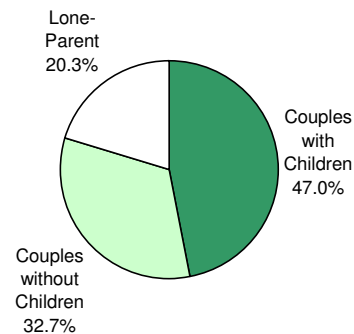

2006
City of Toronto Ward Profiles
Ward 27

FAMILIES

Families by Type

Ward 27			City of Toronto		
	No.	%		No.	%
Couples with Children	4,200	29.4	Couples with Children	314,610	47.0
Couples without Children	8,220	57.5	Couples without Children	219,345	32.7
Lone-Parent	1,885	13.2	Lone-Parent	136,135	20.3
Total	14,305	100.0	Total	670,090	100.0

**Families by Type
Ward 27 - 2006**

**Families by Type
City of Toronto - 2006**

Families by Number of Children

Ward 27			City of Toronto		
	No.	%		No.	%
All Families			All Families		
With Children	6,085	42.5	With Children	450,745	67.3
Without Children	8,220	57.5	Without Children	219,345	32.7
Total	14,305	100.0	Total	670,090	100.0
Couples			Couples		
1 Child	1,925	45.8	1 Child	129,275	41.1
2 Children	1,685	40.1	2 Children	130,045	41.3
3+ Children	590	14.0	3+ Children	55,290	17.6
Total	4,200	100.0	Total	314,610	100.0
Lone Parent			Lone Parent		
1 Child	1,395	74.0	1 Child	83,560	61.4
2 Children	345	18.3	2 Children	37,430	27.5
3+ Children	145	7.7	3+ Children	15,145	11.1
Total	1,885	100.0	Total	136,135	100.0
Number of Children at Home by Age			Number of Children at Home by Age		
Under 6 years of age	2,440	24.9	Under 6 years of age	159,605	20.4
6 - 14 years	2,930	30.0	6 - 14 years	245,895	31.4
15 - 17 years	920	9.4	15 - 17 years	83,030	10.6
18 - 24 years	2,160	22.1	18 - 24 years	163,225	20.8
25 years and more	1,330	13.6	25 years and more	131,710	16.8
Total	9,780	100.0	Total	783,465	100.0