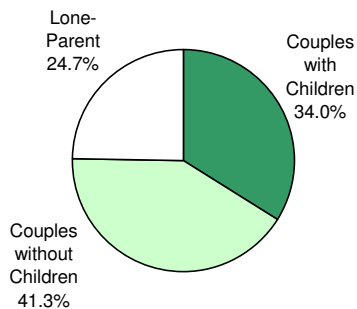

2006
City of Toronto Ward Profiles
Ward 28

FAMILIES

Families by Type

Ward 28			City of Toronto		
	No.	%		No.	%
Couples with Children	4,615	34.0	Couples with Children	314,610	47.0
Couples without Children	5,605	41.3	Couples without Children	219,345	32.7
Lone-Parent	3,360	24.7	Lone-Parent	136,135	20.3
Total	13,580	100.0	Total	670,090	100.0

**Families by Type
Ward 28 - 2006**

**Families by Type
City of Toronto - 2006**

Families by Number of Children

Ward 28			City of Toronto		
	No.	%		No.	%
All Families			All Families		
With Children	7,975	58.7	With Children	450,745	67.3
Without Children	5,605	41.3	Without Children	219,345	32.7
Total	13,580	100.0	Total	670,090	100.0
Couples			Couples		
1 Child	2,060	44.6	1 Child	129,275	41.1
2 Children	1,635	35.4	2 Children	130,045	41.3
3+ Children	920	19.9	3+ Children	55,290	17.6
Total	4,615	100.0	Total	314,610	100.0
Lone Parent			Lone Parent		
1 Child	1,985	59.1	1 Child	83,560	61.4
2 Children	860	25.6	2 Children	37,430	27.5
3+ Children	515	15.3	3+ Children	15,145	11.1
Total	3,360	100.0	Total	136,135	100.0
Number of Children at Home by Age			Number of Children at Home by Age		
Under 6 years of age	3,545	25.1	Under 6 years of age	159,605	20.4
6 - 14 years	4,880	34.6	6 - 14 years	245,895	31.4
15 - 17 years	1,400	9.9	15 - 17 years	83,030	10.6
18 - 24 years	2,700	19.1	18 - 24 years	163,225	20.8
25 years and more	1,575	11.2	25 years and more	131,710	16.8
Total	14,100	100.0	Total	783,465	100.0