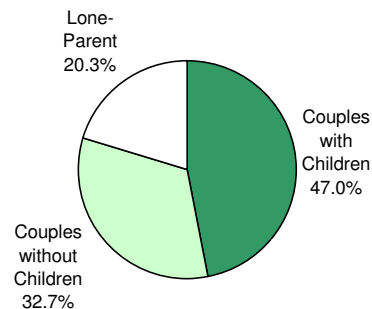

2006
City of Toronto Ward Profiles
Ward 28

FAMILIES

Families by Type

Ward 28			City of Toronto		
	No.	%		No.	%
Couples with Children	4,615	34.0	Couples with Children	314,610	47.0
Couples without Children	5,605	41.3	Couples without Children	219,345	32.7
Lone-Parent	3,360	24.7	Lone-Parent	136,135	20.3
Total	13,580	100.0	Total	670,090	100.0

**Families by Type
Ward 28 - 2006**

**Families by Type
City of Toronto - 2006**

Families by Number of Children

Ward 28			City of Toronto		
	No.	%		No.	%
All Families			All Families		
With Children	7,975	58.7	With Children	450,745	67.3
Without Children	5,605	41.3	Without Children	219,345	32.7
Total	13,580	100.0	Total	670,090	100.0
Couples			Couples		
1 Child	2,060	44.6	1 Child	129,275	41.1
2 Children	1,635	35.4	2 Children	130,045	41.3
3+ Children	920	19.9	3+ Children	55,290	17.6
Total	4,615	100.0	Total	314,610	100.0
Lone Parent			Lone Parent		
1 Child	1,985	59.1	1 Child	83,560	61.4
2 Children	860	25.6	2 Children	37,430	27.5
3+ Children	515	15.3	3+ Children	15,145	11.1
Total	3,360	100.0	Total	136,135	100.0
Number of Children at Home by Age			Number of Children at Home by Age		
Under 6 years of age	3,545	25.1	Under 6 years of age	159,605	20.4
6 - 14 years	4,880	34.6	6 - 14 years	245,895	31.4
15 - 17 years	1,400	9.9	15 - 17 years	83,030	10.6
18 - 24 years	2,700	19.1	18 - 24 years	163,225	20.8
25 years and more	1,575	11.2	25 years and more	131,710	16.8
Total	14,100	100.0	Total	783,465	100.0