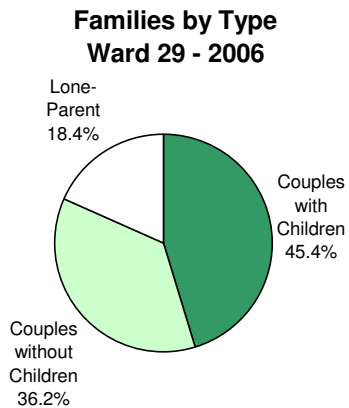

2006
City of Toronto Ward Profiles
Ward 29

FAMILIES

Families by Type

Ward 29			City of Toronto		
	No.	%		No.	%
Couples with Children	5,415	45.4	Couples with Children	314,610	47.0
Couples without Children	4,320	36.2	Couples without Children	219,345	32.7
Lone-Parent	2,200	18.4	Lone-Parent	136,135	20.3
Total	11,935	100.0	Total	670,090	100.0

Families by Number of Children

Ward 29			City of Toronto		
	No.	%		No.	%
All Families			All Families		
With Children	7,615	63.8	With Children	450,745	67.3
Without Children	4,320	36.2	Without Children	219,345	32.7
Total	11,935	100.0	Total	670,090	100.0
Couples			Couples		
1 Child	2,330	43.0	1 Child	129,275	41.1
2 Children	2,265	41.8	2 Children	130,045	41.3
3+ Children	820	15.1	3+ Children	55,290	17.6
Total	5,415	100.0	Total	314,610	100.0
Lone Parent			Lone Parent		
1 Child	1,600	72.7	1 Child	83,560	61.4
2 Children	500	22.7	2 Children	37,430	27.5
3+ Children	100	4.5	3+ Children	15,145	11.1
Total	2,200	100.0	Total	136,135	100.0
Number of Children at Home by Age			Number of Children at Home by Age		
Under 6 years of age	2,885	23.2	Under 6 years of age	159,605	20.4
6 - 14 years	3,850	31.0	6 - 14 years	245,895	31.4
15 - 17 years	1,135	9.1	15 - 17 years	83,030	10.6
18 - 24 years	2,250	18.1	18 - 24 years	163,225	20.8
25 years and more	2,310	18.6	25 years and more	131,710	16.8
Total	12,430	100.0	Total	783,465	100.0