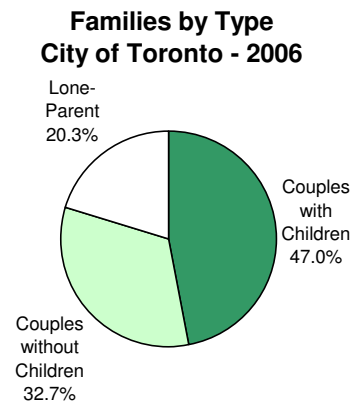

2006
City of Toronto Ward Profiles
Ward 29

FAMILIES

Families by Type

Ward 29			City of Toronto		
	No.	%		No.	%
Couples with Children	5,415	45.4	Couples with Children	314,610	47.0
Couples without Children	4,320	36.2	Couples without Children	219,345	32.7
Lone-Parent	2,200	18.4	Lone-Parent	136,135	20.3
Total	11,935	100.0	Total	670,090	100.0

Families by Number of Children

Ward 29			City of Toronto		
	No.	%		No.	%
All Families			All Families		
With Children	7,615	63.8	With Children	450,745	67.3
Without Children	4,320	36.2	Without Children	219,345	32.7
Total	11,935	100.0	Total	670,090	100.0
Couples			Couples		
1 Child	2,330	43.0	1 Child	129,275	41.1
2 Children	2,265	41.8	2 Children	130,045	41.3
3+ Children	820	15.1	3+ Children	55,290	17.6
Total	5,415	100.0	Total	314,610	100.0
Lone Parent			Lone Parent		
1 Child	1,600	72.7	1 Child	83,560	61.4
2 Children	500	22.7	2 Children	37,430	27.5
3+ Children	100	4.5	3+ Children	15,145	11.1
Total	2,200	100.0	Total	136,135	100.0
Number of Children at Home by Age			Number of Children at Home by Age		
Under 6 years of age	2,885	23.2	Under 6 years of age	159,605	20.4
6 - 14 years	3,850	31.0	6 - 14 years	245,895	31.4
15 - 17 years	1,135	9.1	15 - 17 years	83,030	10.6
18 - 24 years	2,250	18.1	18 - 24 years	163,225	20.8
25 years and more	2,310	18.6	25 years and more	131,710	16.8
Total	12,430	100.0	Total	783,465	100.0