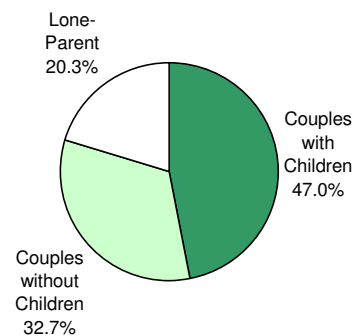

**Families by Type
City of Toronto - 2006**

Families by Number of Children

Ward 2			City of Toronto		
	No.	%		No.	%
All Families			All Families		
With Children	10,880	72.2	With Children	450,745	67.3
Without Children	4,190	27.8	Without Children	219,345	32.7
Total	15,070	100.0	Total	670,090	100.0
Couples			Couples		
1 Child	2,535	34.9	1 Child	129,275	41.1
2 Children	3,055	42.1	2 Children	130,045	41.3
3+ Children	1,665	22.9	3+ Children	55,290	17.6
Total	7,255	100.0	Total	314,610	100.0
Lone Parent			Lone Parent		
1 Child	2,050	56.6	1 Child	83,560	61.4
2 Children	985	27.2	2 Children	37,430	27.5
3+ Children	590	16.3	3+ Children	15,145	11.1
Total	3,625	100.0	Total	136,135	100.0
Number of Children at Home by Age			Number of Children at Home by Age		
Under 6 years of age	4,245	20.6	Under 6 years of age	159,605	20.4
6 - 14 years	6,710	32.6	6 - 14 years	245,895	31.4
15 - 17 years	2,105	10.2	15 - 17 years	83,030	10.6
18 - 24 years	3,885	18.9	18 - 24 years	163,225	20.8
25 years and more	3,665	17.8	25 years and more	131,710	16.8
Total	20,610	100.0	Total	783,465	100.0

Note: Unless noted otherwise, Family data shown here refer to the Statistics Canada definition of "Census Family". For more information please see the Glossary.