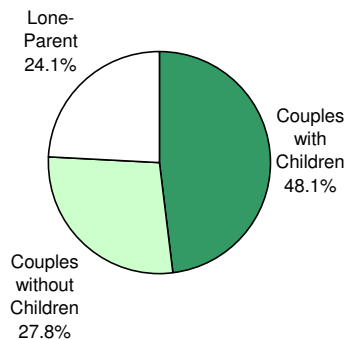

FAMILIES

Families by Type

Ward 2			City of Toronto		
	No.	%		No.	%
Couples with Children	7,255	48.1	Couples with Children	314,610	47.0
Couples without Children	4,190	27.8	Couples without Children	219,345	32.7
Lone-Parent	3,625	24.1	Lone-Parent	136,135	20.3
Total	15,070	100.0	Total	670,090	100.0

**Families by Type
Ward 2 - 2006**