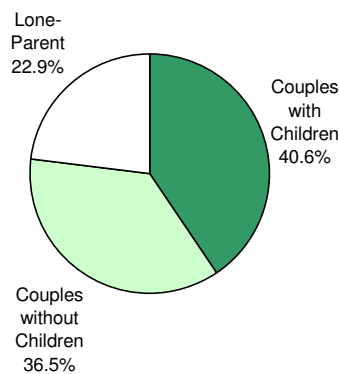

2006
City of Toronto Ward Profiles
Ward 30

FAMILIES

Families by Type

Ward 30			City of Toronto		
	No.	%		No.	%
Couples with Children	5,550	40.6	Couples with Children	314,610	47.0
Couples without Children	4,985	36.5	Couples without Children	219,345	32.7
Lone-Parent	3,135	22.9	Lone-Parent	136,135	20.3
Total	13,670	100.0	Total	670,090	100.0

**Families by Type
Ward 30 - 2006**

**Families by Type
City of Toronto - 2006**

Families by Number of Children

Ward 30			City of Toronto		
	No.	%		No.	%
All Families			All Families		
With Children	8,685	63.5	With Children	450,745	67.3
Without Children	4,985	36.5	Without Children	219,345	32.7
Total	13,670	100.0	Total	670,090	100.0
Couples			Couples		
1 Child	2,445	44.1	1 Child	129,275	41.1
2 Children	2,255	40.6	2 Children	130,045	41.3
3+ Children	850	15.3	3+ Children	55,290	17.6
Total	5,550	100.0	Total	314,610	100.0
Lone Parent			Lone Parent		
1 Child	1,860	59.3	1 Child	83,560	61.4
2 Children	875	27.9	2 Children	37,430	27.5
3+ Children	400	12.8	3+ Children	15,145	11.1
Total	3,135	100.0	Total	136,135	100.0
Number of Children at Home by Age			Number of Children at Home by Age		
Under 6 years of age	3,225	21.9	Under 6 years of age	159,605	20.4
6 - 14 years	4,495	30.5	6 - 14 years	245,895	31.4
15 - 17 years	1,495	10.1	15 - 17 years	83,030	10.6
18 - 24 years	2,950	20.0	18 - 24 years	163,225	20.8
25 years and more	2,580	17.5	25 years and more	131,710	16.8
Total	14,745	100.0	Total	783,465	100.0