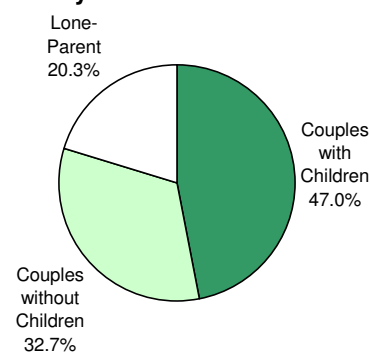

2006
City of Toronto Ward Profiles
Ward 30

FAMILIES

Families by Type

Ward 30			City of Toronto		
	No.	%		No.	%
Couples with Children	5,550	40.6	Couples with Children	314,610	47.0
Couples without Children	4,985	36.5	Couples without Children	219,345	32.7
Lone-Parent	3,135	22.9	Lone-Parent	136,135	20.3
Total	13,670	100.0	Total	670,090	100.0

**Families by Type
Ward 30 - 2006**

**Families by Type
City of Toronto - 2006**

Families by Number of Children

Ward 30			City of Toronto		
	No.	%		No.	%
All Families			All Families		
With Children	8,685	63.5	With Children	450,745	67.3
Without Children	4,985	36.5	Without Children	219,345	32.7
Total	13,670	100.0	Total	670,090	100.0
Couples			Couples		
1 Child	2,445	44.1	1 Child	129,275	41.1
2 Children	2,255	40.6	2 Children	130,045	41.3
3+ Children	850	15.3	3+ Children	55,290	17.6
Total	5,550	100.0	Total	314,610	100.0
Lone Parent			Lone Parent		
1 Child	1,860	59.3	1 Child	83,560	61.4
2 Children	875	27.9	2 Children	37,430	27.5
3+ Children	400	12.8	3+ Children	15,145	11.1
Total	3,135	100.0	Total	136,135	100.0
Number of Children at Home by Age			Number of Children at Home by Age		
Under 6 years of age	3,225	21.9	Under 6 years of age	159,605	20.4
6 - 14 years	4,495	30.5	6 - 14 years	245,895	31.4
15 - 17 years	1,495	10.1	15 - 17 years	83,030	10.6
18 - 24 years	2,950	20.0	18 - 24 years	163,225	20.8
25 years and more	2,580	17.5	25 years and more	131,710	16.8
Total	14,745	100.0	Total	783,465	100.0