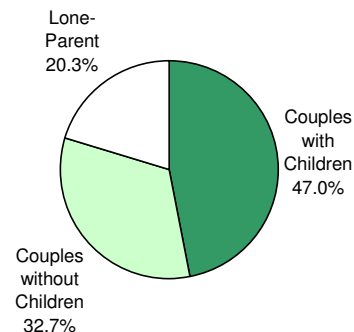

2006  
City of Toronto Ward Profiles  
**Ward 31**

**FAMILIES**

**Families by Type**

Ward 31			City of Toronto		
	No.	%		No.	%
Couples with Children	6,885	47.4	Couples with Children	314,610	47.0
Couples without Children	4,540	31.2	Couples without Children	219,345	32.7
Lone-Parent	3,110	21.4	Lone-Parent	136,135	20.3
<b>Total</b>	<b>14,535</b>	<b>100.0</b>	<b>Total</b>	<b>670,090</b>	<b>100.0</b>

**Families by Type  
Ward 31 - 2006**

**Families by Type  
City of Toronto - 2006**

**Families by Number of Children**

Ward 31			City of Toronto		
	No.	%		No.	%
<b>All Families</b>			<b>All Families</b>		
With Children	9,995	68.8	With Children	450,745	67.3
Without Children	4,540	31.2	Without Children	219,345	32.7
<b>Total</b>	<b>14,535</b>	<b>100.0</b>	<b>Total</b>	<b>670,090</b>	<b>100.0</b>
<b>Couples</b>			<b>Couples</b>		
1 Child	2,945	42.8	1 Child	129,275	41.1
2 Children	2,965	43.1	2 Children	130,045	41.3
3+ Children	975	14.2	3+ Children	55,290	17.6
<b>Total</b>	<b>6,885</b>	<b>100.0</b>	<b>Total</b>	<b>314,610</b>	<b>100.0</b>
<b>Lone Parent</b>			<b>Lone Parent</b>		
1 Child	2,120	68.2	1 Child	83,560	61.4
2 Children	835	26.8	2 Children	37,430	27.5
3+ Children	155	5.0	3+ Children	15,145	11.1
<b>Total</b>	<b>3,110</b>	<b>100.0</b>	<b>Total</b>	<b>136,135</b>	<b>100.0</b>
<b>Number of Children at Home by Age</b>			<b>Number of Children at Home by Age</b>		
Under 6 years of age	3,910	23.9	Under 6 years of age	159,605	20.4
6 - 14 years	5,295	32.3	6 - 14 years	245,895	31.4
15 - 17 years	1,650	10.1	15 - 17 years	83,030	10.6
18 - 24 years	2,900	17.7	18 - 24 years	163,225	20.8
25 years and more	2,620	16.0	25 years and more	131,710	16.8
<b>Total</b>	<b>16,375</b>	<b>100.0</b>	<b>Total</b>	<b>783,465</b>	<b>100.0</b>