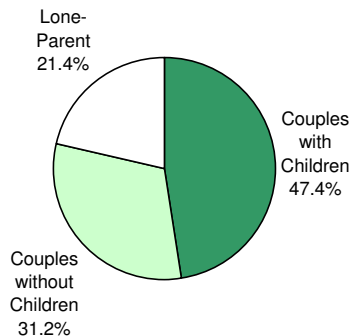

2006  
City of Toronto Ward Profiles  
**Ward 31**

**FAMILIES**

**Families by Type**

Ward 31			City of Toronto		
	No.	%		No.	%
Couples with Children	6,885	47.4	Couples with Children	314,610	47.0
Couples without Children	4,540	31.2	Couples without Children	219,345	32.7
Lone-Parent	3,110	21.4	Lone-Parent	136,135	20.3
<b>Total</b>	<b>14,535</b>	<b>100.0</b>	<b>Total</b>	<b>670,090</b>	<b>100.0</b>

**Families by Type  
Ward 31 - 2006**

**Families by Type  
City of Toronto - 2006**

**Families by Number of Children**

Ward 31			City of Toronto		
	No.	%		No.	%
<b>All Families</b>			<b>All Families</b>		
With Children	9,995	68.8	With Children	450,745	67.3
Without Children	4,540	31.2	Without Children	219,345	32.7
<b>Total</b>	<b>14,535</b>	<b>100.0</b>	<b>Total</b>	<b>670,090</b>	<b>100.0</b>
<b>Couples</b>			<b>Couples</b>		
1 Child	2,945	42.8	1 Child	129,275	41.1
2 Children	2,965	43.1	2 Children	130,045	41.3
3+ Children	975	14.2	3+ Children	55,290	17.6
<b>Total</b>	<b>6,885</b>	<b>100.0</b>	<b>Total</b>	<b>314,610</b>	<b>100.0</b>
<b>Lone Parent</b>			<b>Lone Parent</b>		
1 Child	2,120	68.2	1 Child	83,560	61.4
2 Children	835	26.8	2 Children	37,430	27.5
3+ Children	155	5.0	3+ Children	15,145	11.1
<b>Total</b>	<b>3,110</b>	<b>100.0</b>	<b>Total</b>	<b>136,135</b>	<b>100.0</b>
<b>Number of Children at Home by Age</b>			<b>Number of Children at Home by Age</b>		
Under 6 years of age	3,910	23.9	Under 6 years of age	159,605	20.4
6 - 14 years	5,295	32.3	6 - 14 years	245,895	31.4
15 - 17 years	1,650	10.1	15 - 17 years	83,030	10.6
18 - 24 years	2,900	17.7	18 - 24 years	163,225	20.8
25 years and more	2,620	16.0	25 years and more	131,710	16.8
<b>Total</b>	<b>16,375</b>	<b>100.0</b>	<b>Total</b>	<b>783,465</b>	<b>100.0</b>