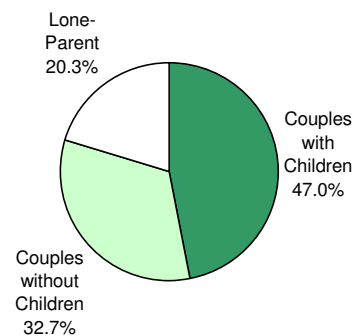

2006
City of Toronto Ward Profiles
Ward 32

FAMILIES

Families by Type

Ward 32			City of Toronto		
	No.	%		No.	%
Couples with Children	6,530	43.4	Couples with Children	314,610	47.0
Couples without Children	5,280	35.1	Couples without Children	219,345	32.7
Lone-Parent	3,225	21.4	Lone-Parent	136,135	20.3
Total	15,035	100.0	Total	670,090	100.0

**Families by Type
Ward 32 - 2006**

**Families by Type
City of Toronto - 2006**

Families by Number of Children

Ward 32			City of Toronto		
	No.	%		No.	%
All Families			All Families		
With Children	9,755	64.9	With Children	450,745	67.3
Without Children	5,280	35.1	Without Children	219,345	32.7
Total	15,035	100.0	Total	670,090	100.0
Couples			Couples		
1 Child	2,795	42.8	1 Child	129,275	41.1
2 Children	2,785	42.6	2 Children	130,045	41.3
3+ Children	950	14.5	3+ Children	55,290	17.6
Total	6,530	100.0	Total	314,610	100.0
Lone Parent			Lone Parent		
1 Child	2,060	63.9	1 Child	83,560	61.4
2 Children	890	27.6	2 Children	37,430	27.5
3+ Children	275	8.5	3+ Children	15,145	11.1
Total	3,225	100.0	Total	136,135	100.0
Number of Children at Home by Age			Number of Children at Home by Age		
Under 6 years of age	4,070	25.1	Under 6 years of age	159,605	20.4
6 - 14 years	5,305	32.8	6 - 14 years	245,895	31.4
15 - 17 years	1,715	10.6	15 - 17 years	83,030	10.6
18 - 24 years	3,085	19.1	18 - 24 years	163,225	20.8
25 years and more	2,010	12.4	25 years and more	131,710	16.8
Total	16,185	100.0	Total	783,465	100.0