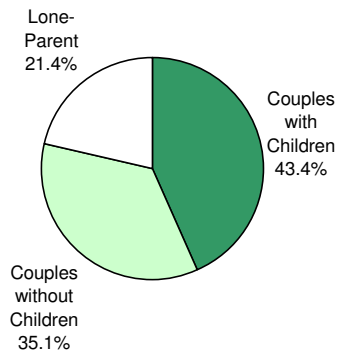

2006
City of Toronto Ward Profiles
Ward 32

FAMILIES

Families by Type

Ward 32			City of Toronto		
	No.	%		No.	%
Couples with Children	6,530	43.4	Couples with Children	314,610	47.0
Couples without Children	5,280	35.1	Couples without Children	219,345	32.7
Lone-Parent	3,225	21.4	Lone-Parent	136,135	20.3
Total	15,035	100.0	Total	670,090	100.0

**Families by Type
Ward 32 - 2006**

**Families by Type
City of Toronto - 2006**

Families by Number of Children

Ward 32			City of Toronto		
	No.	%		No.	%
All Families			All Families		
With Children	9,755	64.9	With Children	450,745	67.3
Without Children	5,280	35.1	Without Children	219,345	32.7
Total	15,035	100.0	Total	670,090	100.0
Couples			Couples		
1 Child	2,795	42.8	1 Child	129,275	41.1
2 Children	2,785	42.6	2 Children	130,045	41.3
3+ Children	950	14.5	3+ Children	55,290	17.6
Total	6,530	100.0	Total	314,610	100.0
Lone Parent			Lone Parent		
1 Child	2,060	63.9	1 Child	83,560	61.4
2 Children	890	27.6	2 Children	37,430	27.5
3+ Children	275	8.5	3+ Children	15,145	11.1
Total	3,225	100.0	Total	136,135	100.0
Number of Children at Home by Age			Number of Children at Home by Age		
Under 6 years of age	4,070	25.1	Under 6 years of age	159,605	20.4
6 - 14 years	5,305	32.8	6 - 14 years	245,895	31.4
15 - 17 years	1,715	10.6	15 - 17 years	83,030	10.6
18 - 24 years	3,085	19.1	18 - 24 years	163,225	20.8
25 years and more	2,010	12.4	25 years and more	131,710	16.8
Total	16,185	100.0	Total	783,465	100.0