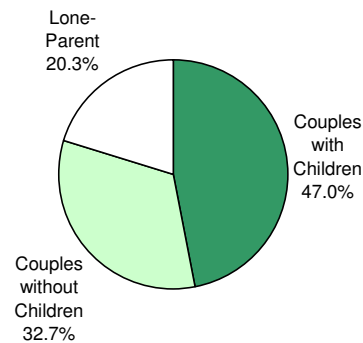

2006  
City of Toronto Ward Profiles  
**Ward 33**

**FAMILIES**

**Families by Type**

Ward 33			City of Toronto		
	No.	%		No.	%
Couples with Children	9,025	53.6	Couples with Children	314,610	47.0
Couples without Children	4,930	29.3	Couples without Children	219,345	32.7
Lone-Parent	2,890	17.2	Lone-Parent	136,135	20.3
<b>Total</b>	<b>16,845</b>	<b>100.0</b>	<b>Total</b>	<b>670,090</b>	<b>100.0</b>

**Families by Type  
Ward 33 - 2006**

**Families by Type  
City of Toronto - 2006**

**Families by Number of Children**

Ward 33			City of Toronto		
	No.	%		No.	%
<b>All Families</b>			<b>All Families</b>		
With Children	11,915	70.7	With Children	450,745	67.3
Without Children	4,930	29.3	Without Children	219,345	32.7
<b>Total</b>	<b>16,845</b>	<b>100.0</b>	<b>Total</b>	<b>670,090</b>	<b>100.0</b>
<b>Couples</b>			<b>Couples</b>		
1 Child	4,455	49.4	1 Child	129,275	41.1
2 Children	3,460	38.3	2 Children	130,045	41.3
3+ Children	1,110	12.3	3+ Children	55,290	17.6
<b>Total</b>	<b>9,025</b>	<b>100.0</b>	<b>Total</b>	<b>314,610</b>	<b>100.0</b>
<b>Lone Parent</b>			<b>Lone Parent</b>		
1 Child	1,785	61.8	1 Child	83,560	61.4
2 Children	825	28.5	2 Children	37,430	27.5
3+ Children	280	9.7	3+ Children	15,145	11.1
<b>Total</b>	<b>2,890</b>	<b>100.0</b>	<b>Total</b>	<b>136,135</b>	<b>100.0</b>
<b>Number of Children at Home by Age</b>			<b>Number of Children at Home by Age</b>		
Under 6 years of age	3,305	17.0	Under 6 years of age	159,605	20.4
6 - 14 years	5,800	29.9	6 - 14 years	245,895	31.4
15 - 17 years	2,000	10.3	15 - 17 years	83,030	10.6
18 - 24 years	4,275	22.0	18 - 24 years	163,225	20.8
25 years and more	4,020	20.7	25 years and more	131,710	16.8
<b>Total</b>	<b>19,400</b>	<b>100.0</b>	<b>Total</b>	<b>783,465</b>	<b>100.0</b>