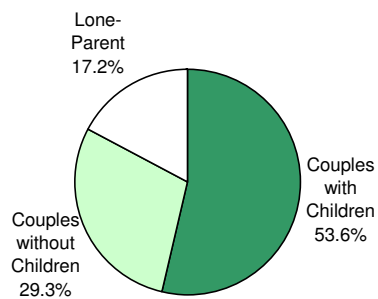

2006  
City of Toronto Ward Profiles  
**Ward 33**

**FAMILIES**

**Families by Type**

Ward 33			City of Toronto		
	No.	%		No.	%
Couples with Children	9,025	53.6	Couples with Children	314,610	47.0
Couples without Children	4,930	29.3	Couples without Children	219,345	32.7
Lone-Parent	2,890	17.2	Lone-Parent	136,135	20.3
<b>Total</b>	<b>16,845</b>	<b>100.0</b>	<b>Total</b>	<b>670,090</b>	<b>100.0</b>

**Families by Type  
Ward 33 - 2006**

**Families by Type  
City of Toronto - 2006**

**Families by Number of Children**

Ward 33			City of Toronto		
	No.	%		No.	%
<b>All Families</b>			<b>All Families</b>		
With Children	11,915	70.7	With Children	450,745	67.3
Without Children	4,930	29.3	Without Children	219,345	32.7
<b>Total</b>	<b>16,845</b>	<b>100.0</b>	<b>Total</b>	<b>670,090</b>	<b>100.0</b>
<b>Couples</b>			<b>Couples</b>		
1 Child	4,455	49.4	1 Child	129,275	41.1
2 Children	3,460	38.3	2 Children	130,045	41.3
3+ Children	1,110	12.3	3+ Children	55,290	17.6
<b>Total</b>	<b>9,025</b>	<b>100.0</b>	<b>Total</b>	<b>314,610</b>	<b>100.0</b>
<b>Lone Parent</b>			<b>Lone Parent</b>		
1 Child	1,785	61.8	1 Child	83,560	61.4
2 Children	825	28.5	2 Children	37,430	27.5
3+ Children	280	9.7	3+ Children	15,145	11.1
<b>Total</b>	<b>2,890</b>	<b>100.0</b>	<b>Total</b>	<b>136,135</b>	<b>100.0</b>
<b>Number of Children at Home by Age</b>			<b>Number of Children at Home by Age</b>		
Under 6 years of age	3,305	17.0	Under 6 years of age	159,605	20.4
6 - 14 years	5,800	29.9	6 - 14 years	245,895	31.4
15 - 17 years	2,000	10.3	15 - 17 years	83,030	10.6
18 - 24 years	4,275	22.0	18 - 24 years	163,225	20.8
25 years and more	4,020	20.7	25 years and more	131,710	16.8
<b>Total</b>	<b>19,400</b>	<b>100.0</b>	<b>Total</b>	<b>783,465</b>	<b>100.0</b>